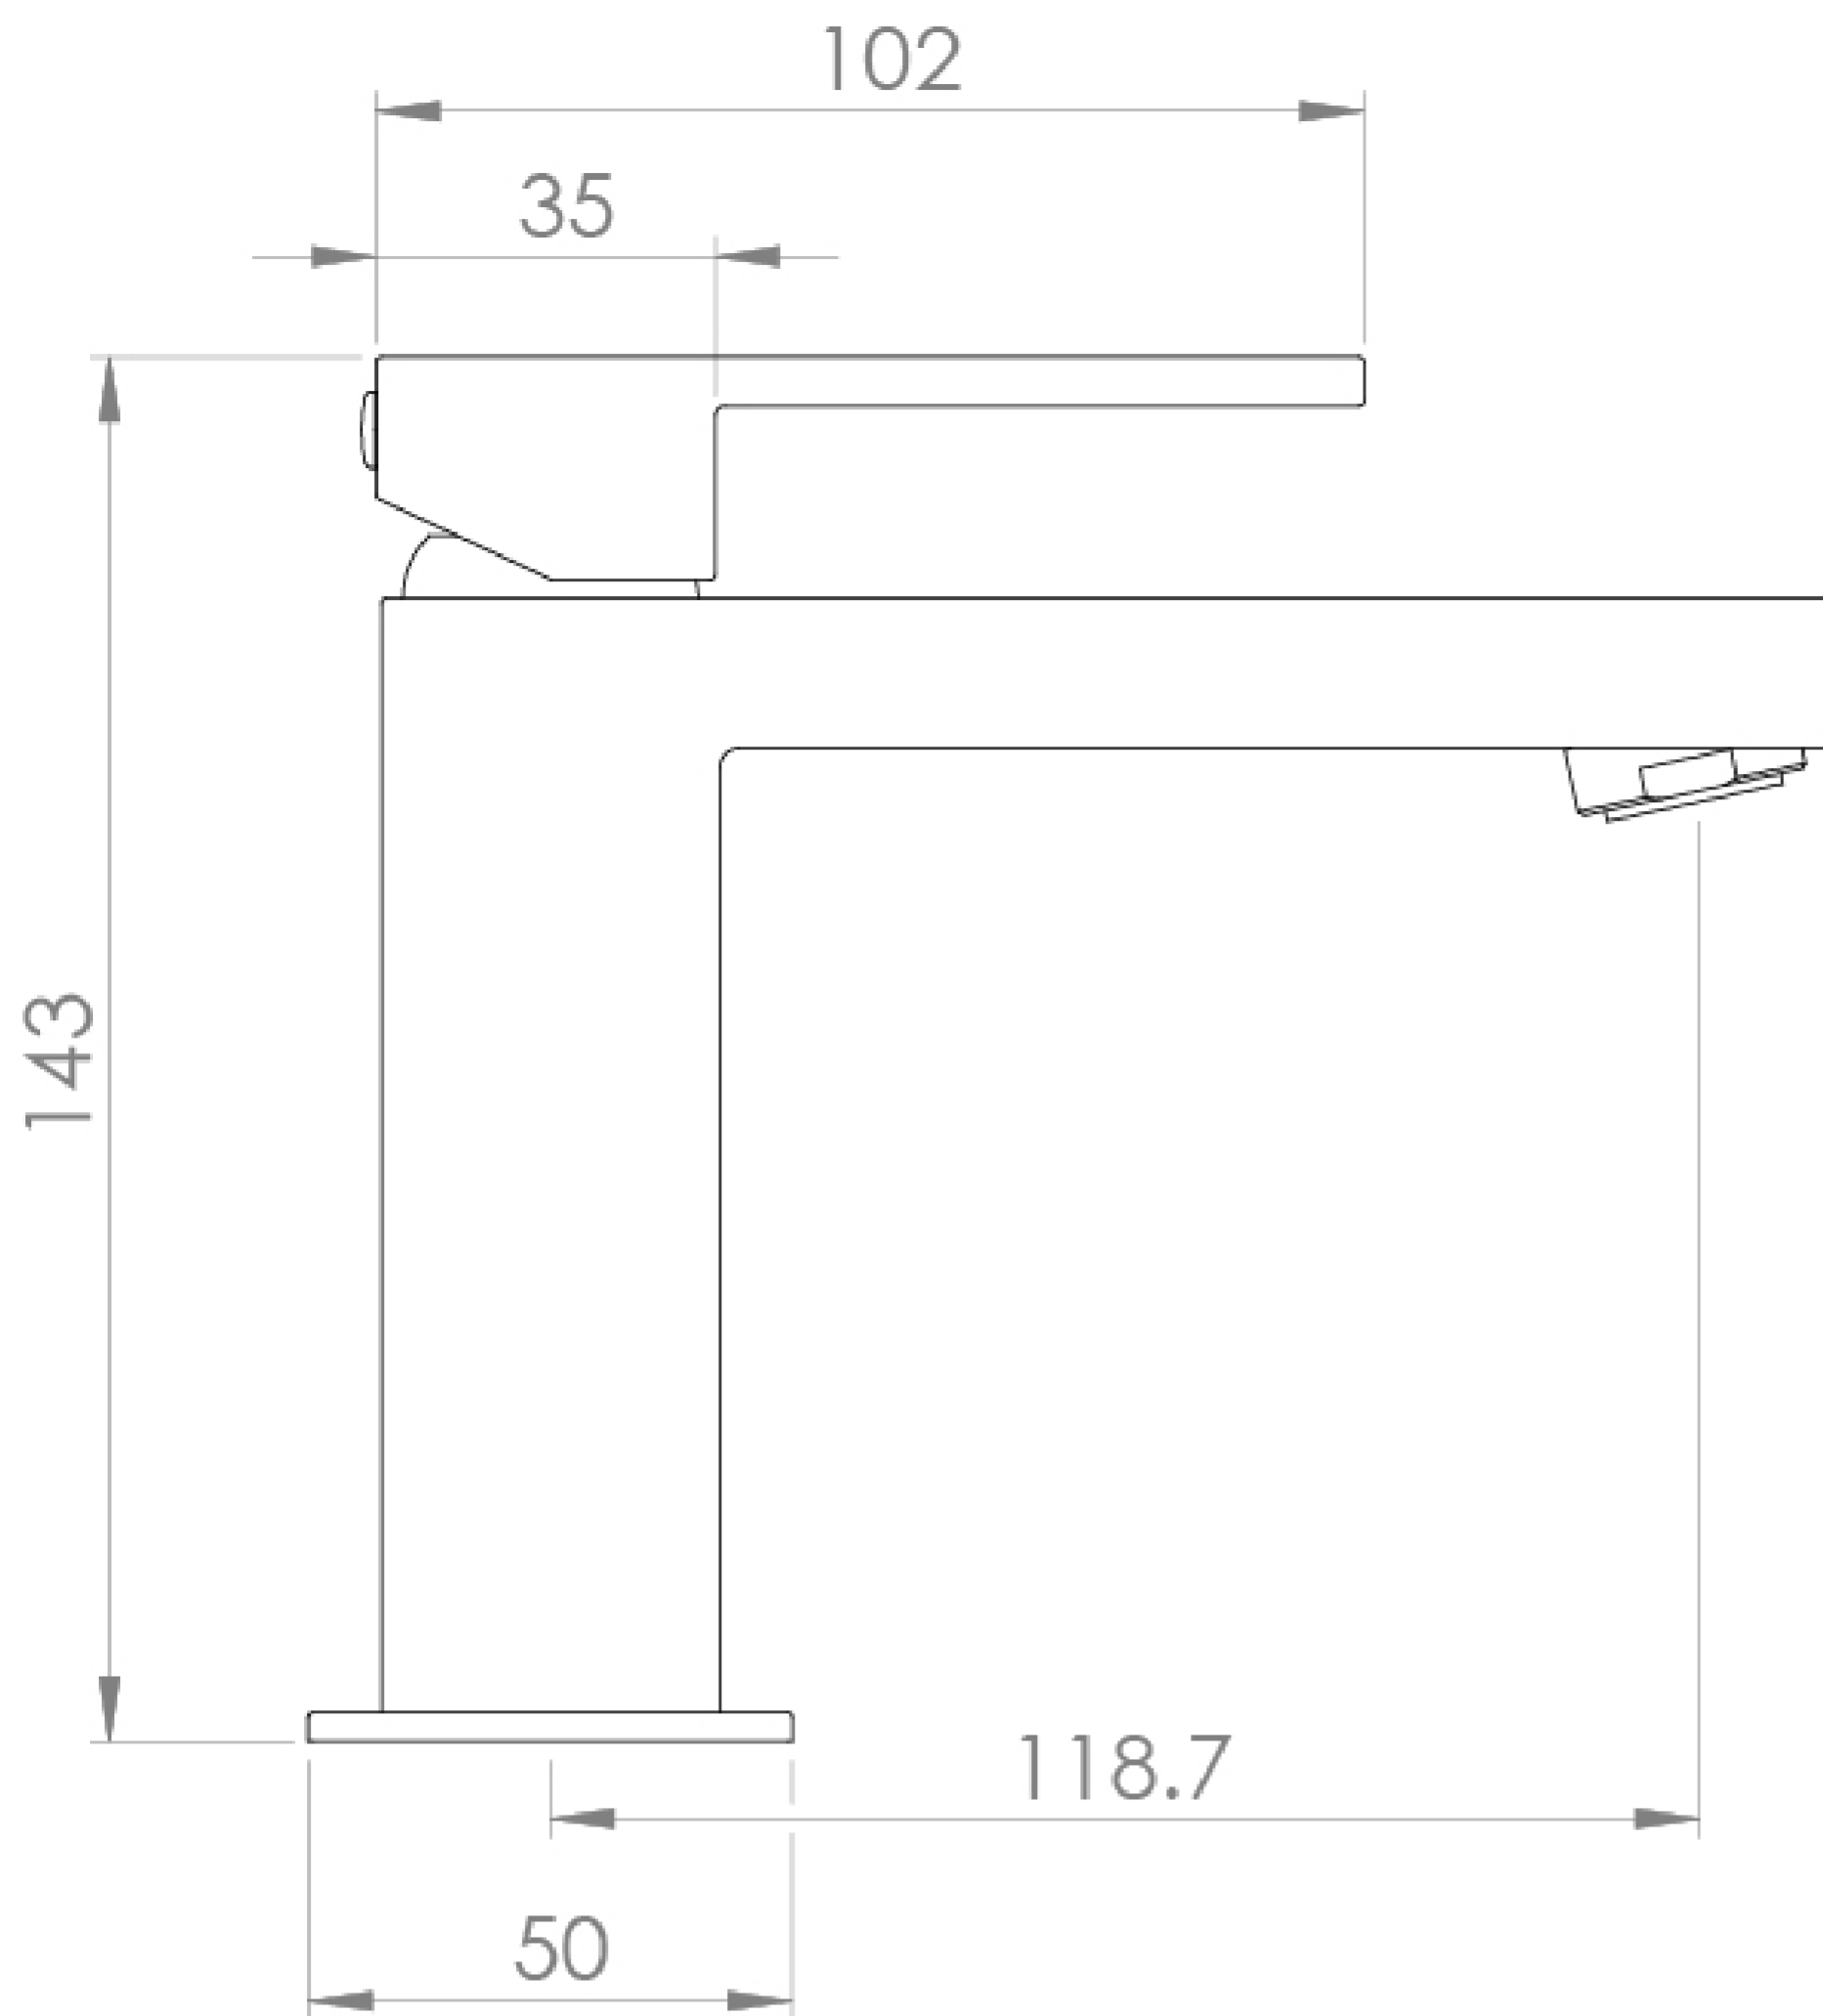

TOOGA BASIN MIXER - CHROME

Product Code: TO201

PRODUCT INFORMATION

Width:	50mm
Finish:	Chrome
Height:	143mm
Depth:	118.7mm
Material:	Brass
Product Type:	Deck Mounted Basin Mixer Tap, Single Lever Basin Mixer
Approvals:	WRAS Approved
Weight	1.42kg
Compatible Aerator(s)	M24
Waste	Not included, purchase separately
Guarantee	5 years
Spout Projection (mm)	118.7mm
Material	Brass
Approvals/Standards	WRAS

DESCRIPTION

The TOOGA brassware collection features products that will be the focal point of any bathroom with its sharp, sleek lines.

The TOOGA basin mixer in chrome will work with a variety of our washbasins and units to create a striking vanity set up in any cloakroom or bathroom.

Waste to be purchased separately.

TECHNICAL DRAWING

FLOW RATE

- 0.2 Bar - Flowrate: 3.1 l/min
- 0.3 Bar - Flowrate: 3.6 l/min
- 0.4 Bar - Flowrate: 4 l/min
- 0.5 Bar - Flowrate: 4.4 l/min
- 1 Bar - Flowrate: 6.2 l/min
- 2 Bar - Flowrate: 8.7 l/min
- 3 Bar - Flowrate: 10.7 l/min
- 4 Bar - Flowrate: 12.4 l/min
- 5 Bar - Flowrate: 13.9 l/min