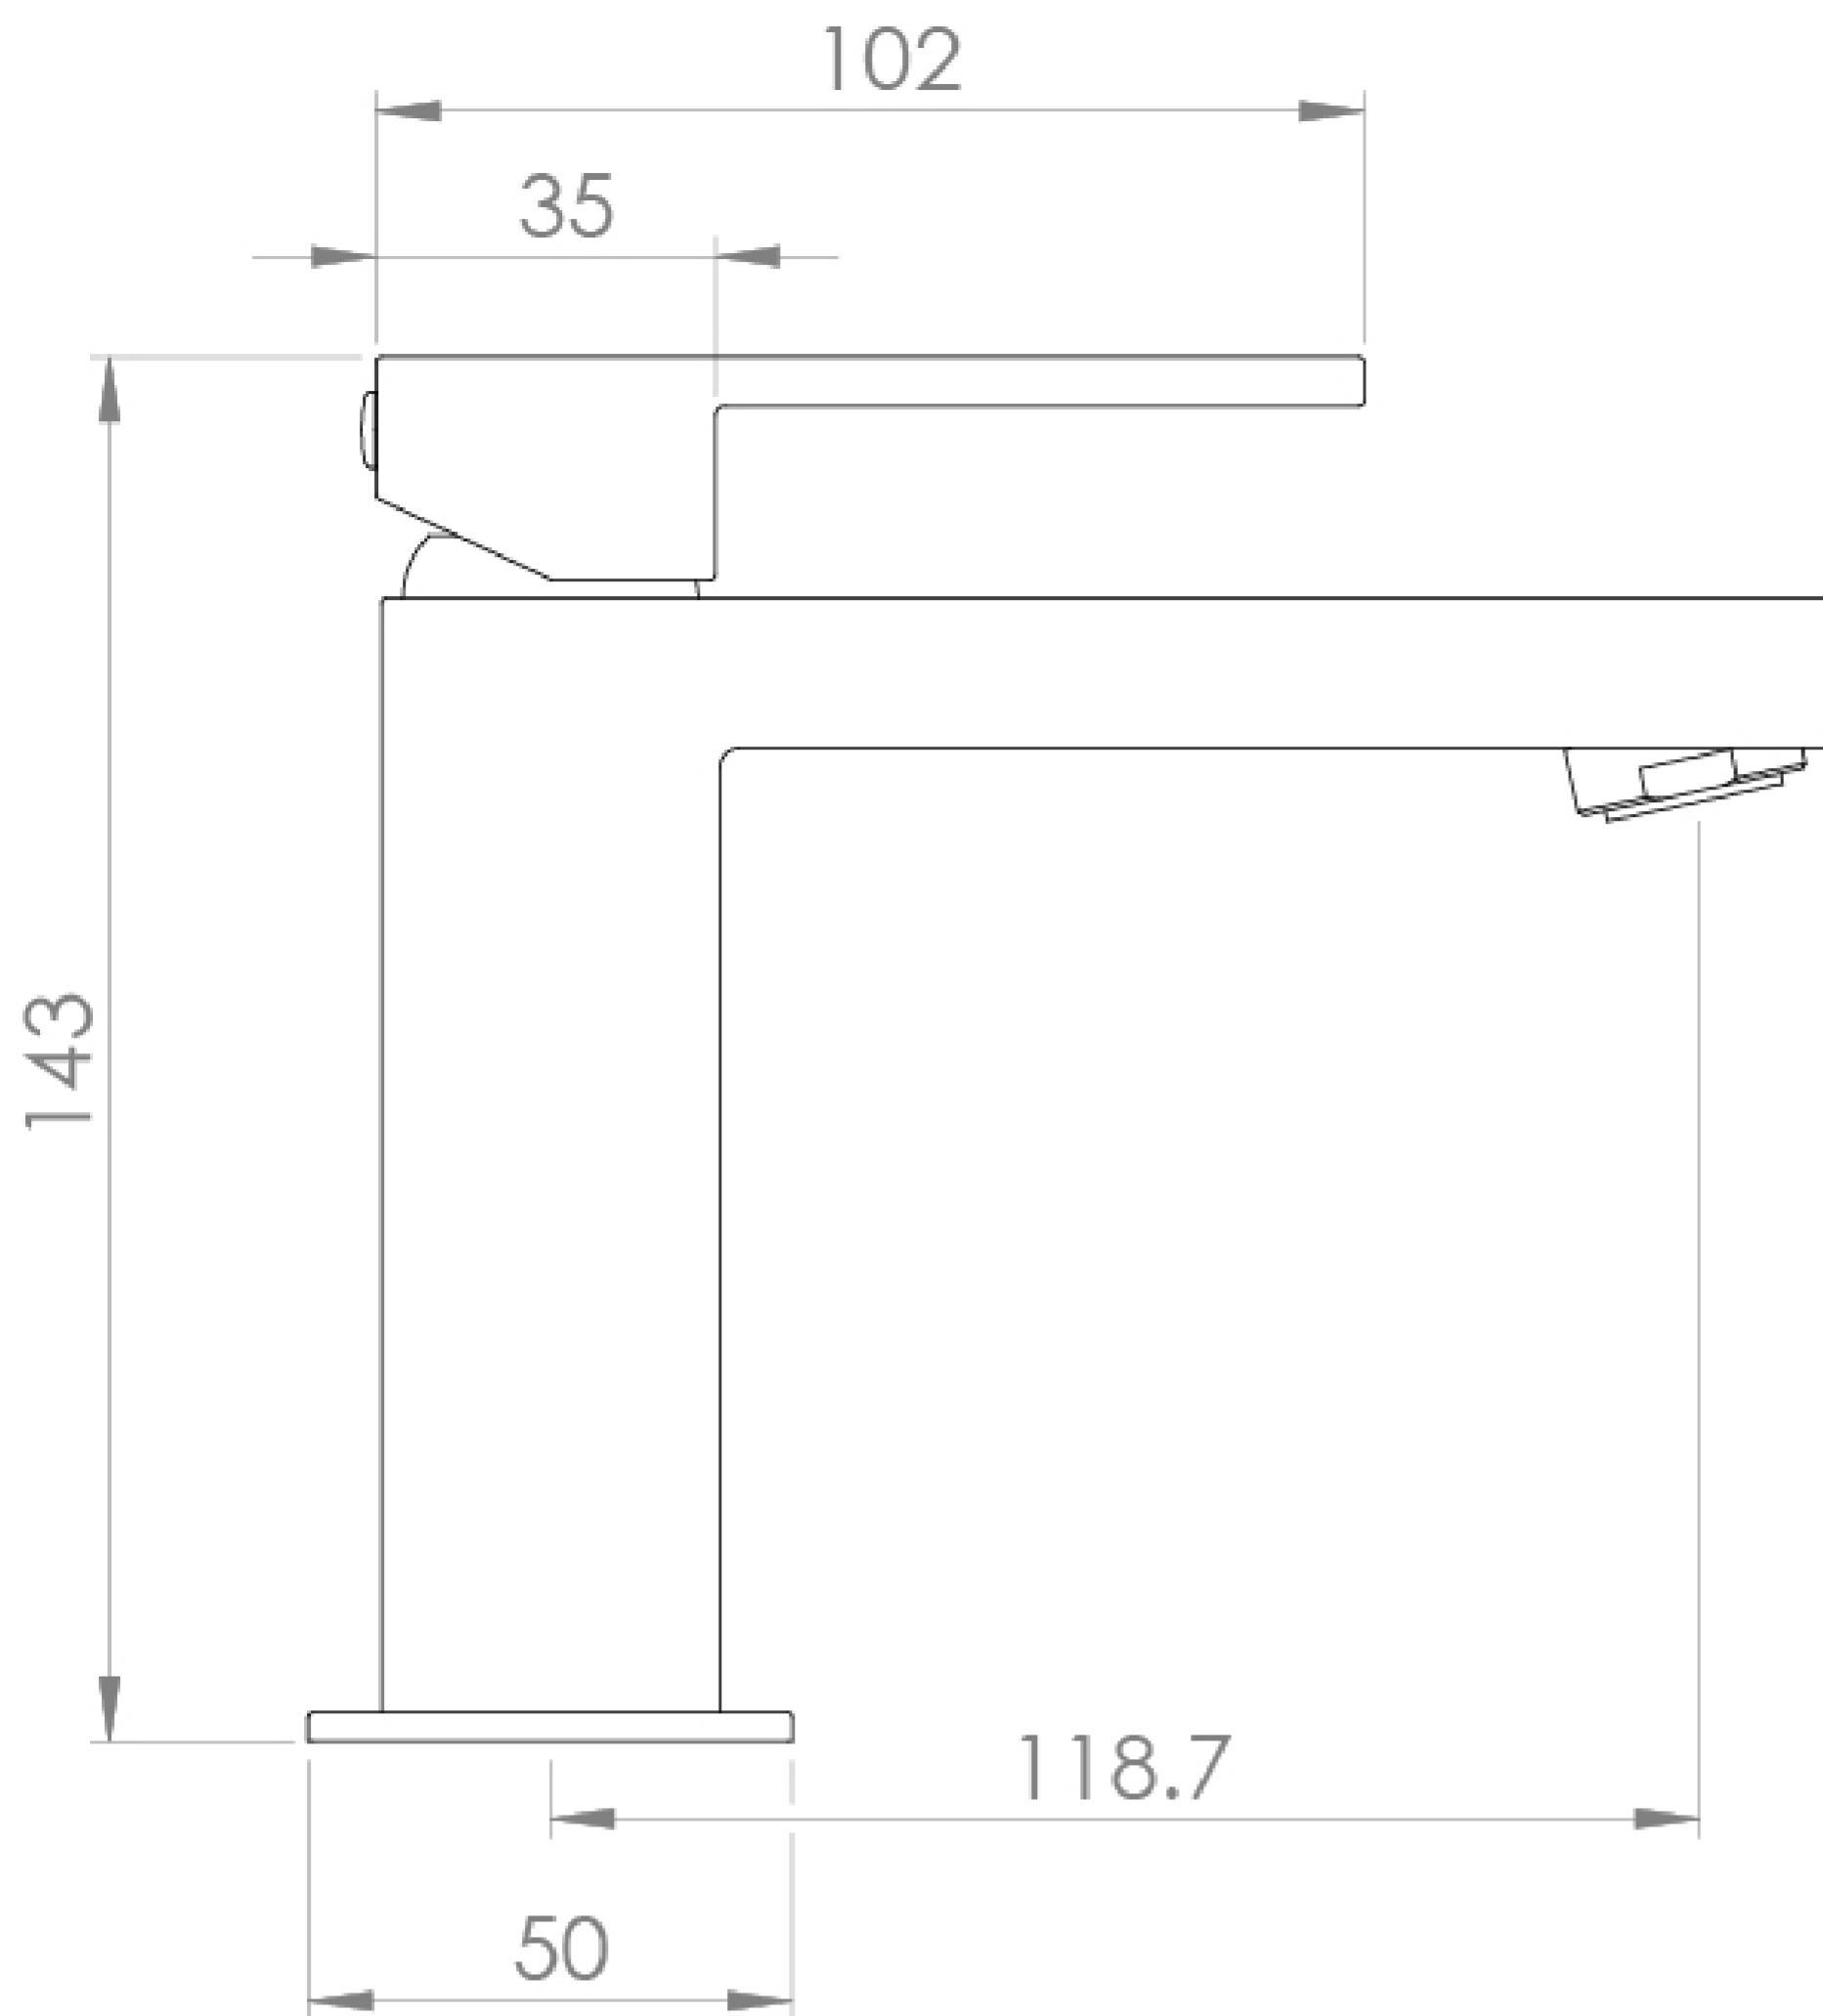

TOOGA BASIN MIXER - CHROME

Product Code: TO201

PRODUCT INFORMATION

Width:	50mm
Finish:	Chrome
Height:	143mm
Depth:	118.7mm
Material:	Brass
Product Type:	Deck Mounted Basin Mixer Tap
Approvals:	WRAS Approved
Weight	1.42kg
Compatible Aerator(s)	M24
Waste	Not included, purchase separately
Guarantee	5 years
Spout Projection (mm)	118.7mm
Material	Brass
Approvals/Standards	WRAS

DESCRIPTION

The TOOGA brassware collection features products that will be the focal point of any bathroom with its sharp, sleek lines.

The TOOGA basin mixer in chrome will work with a variety of our washbasins and units to create a striking vanity set up in any cloakroom or bathroom.

Waste to be purchased separately.

TECHNICAL DRAWING

FLOW RATE

- 0.2 Bar - Flowrate: 3.1 l/min
- 0.3 Bar - Flowrate: 3.6 l/min
- 0.4 Bar - Flowrate: 4 l/min
- 0.5 Bar - Flowrate: 4.4 l/min
- 1 Bar - Flowrate: 6.2 l/min
- 2 Bar - Flowrate: 8.7 l/min
- 3 Bar - Flowrate: 10.7 l/min
- 4 Bar - Flowrate: 12.4 l/min
- 5 Bar - Flowrate: 13.9 l/min