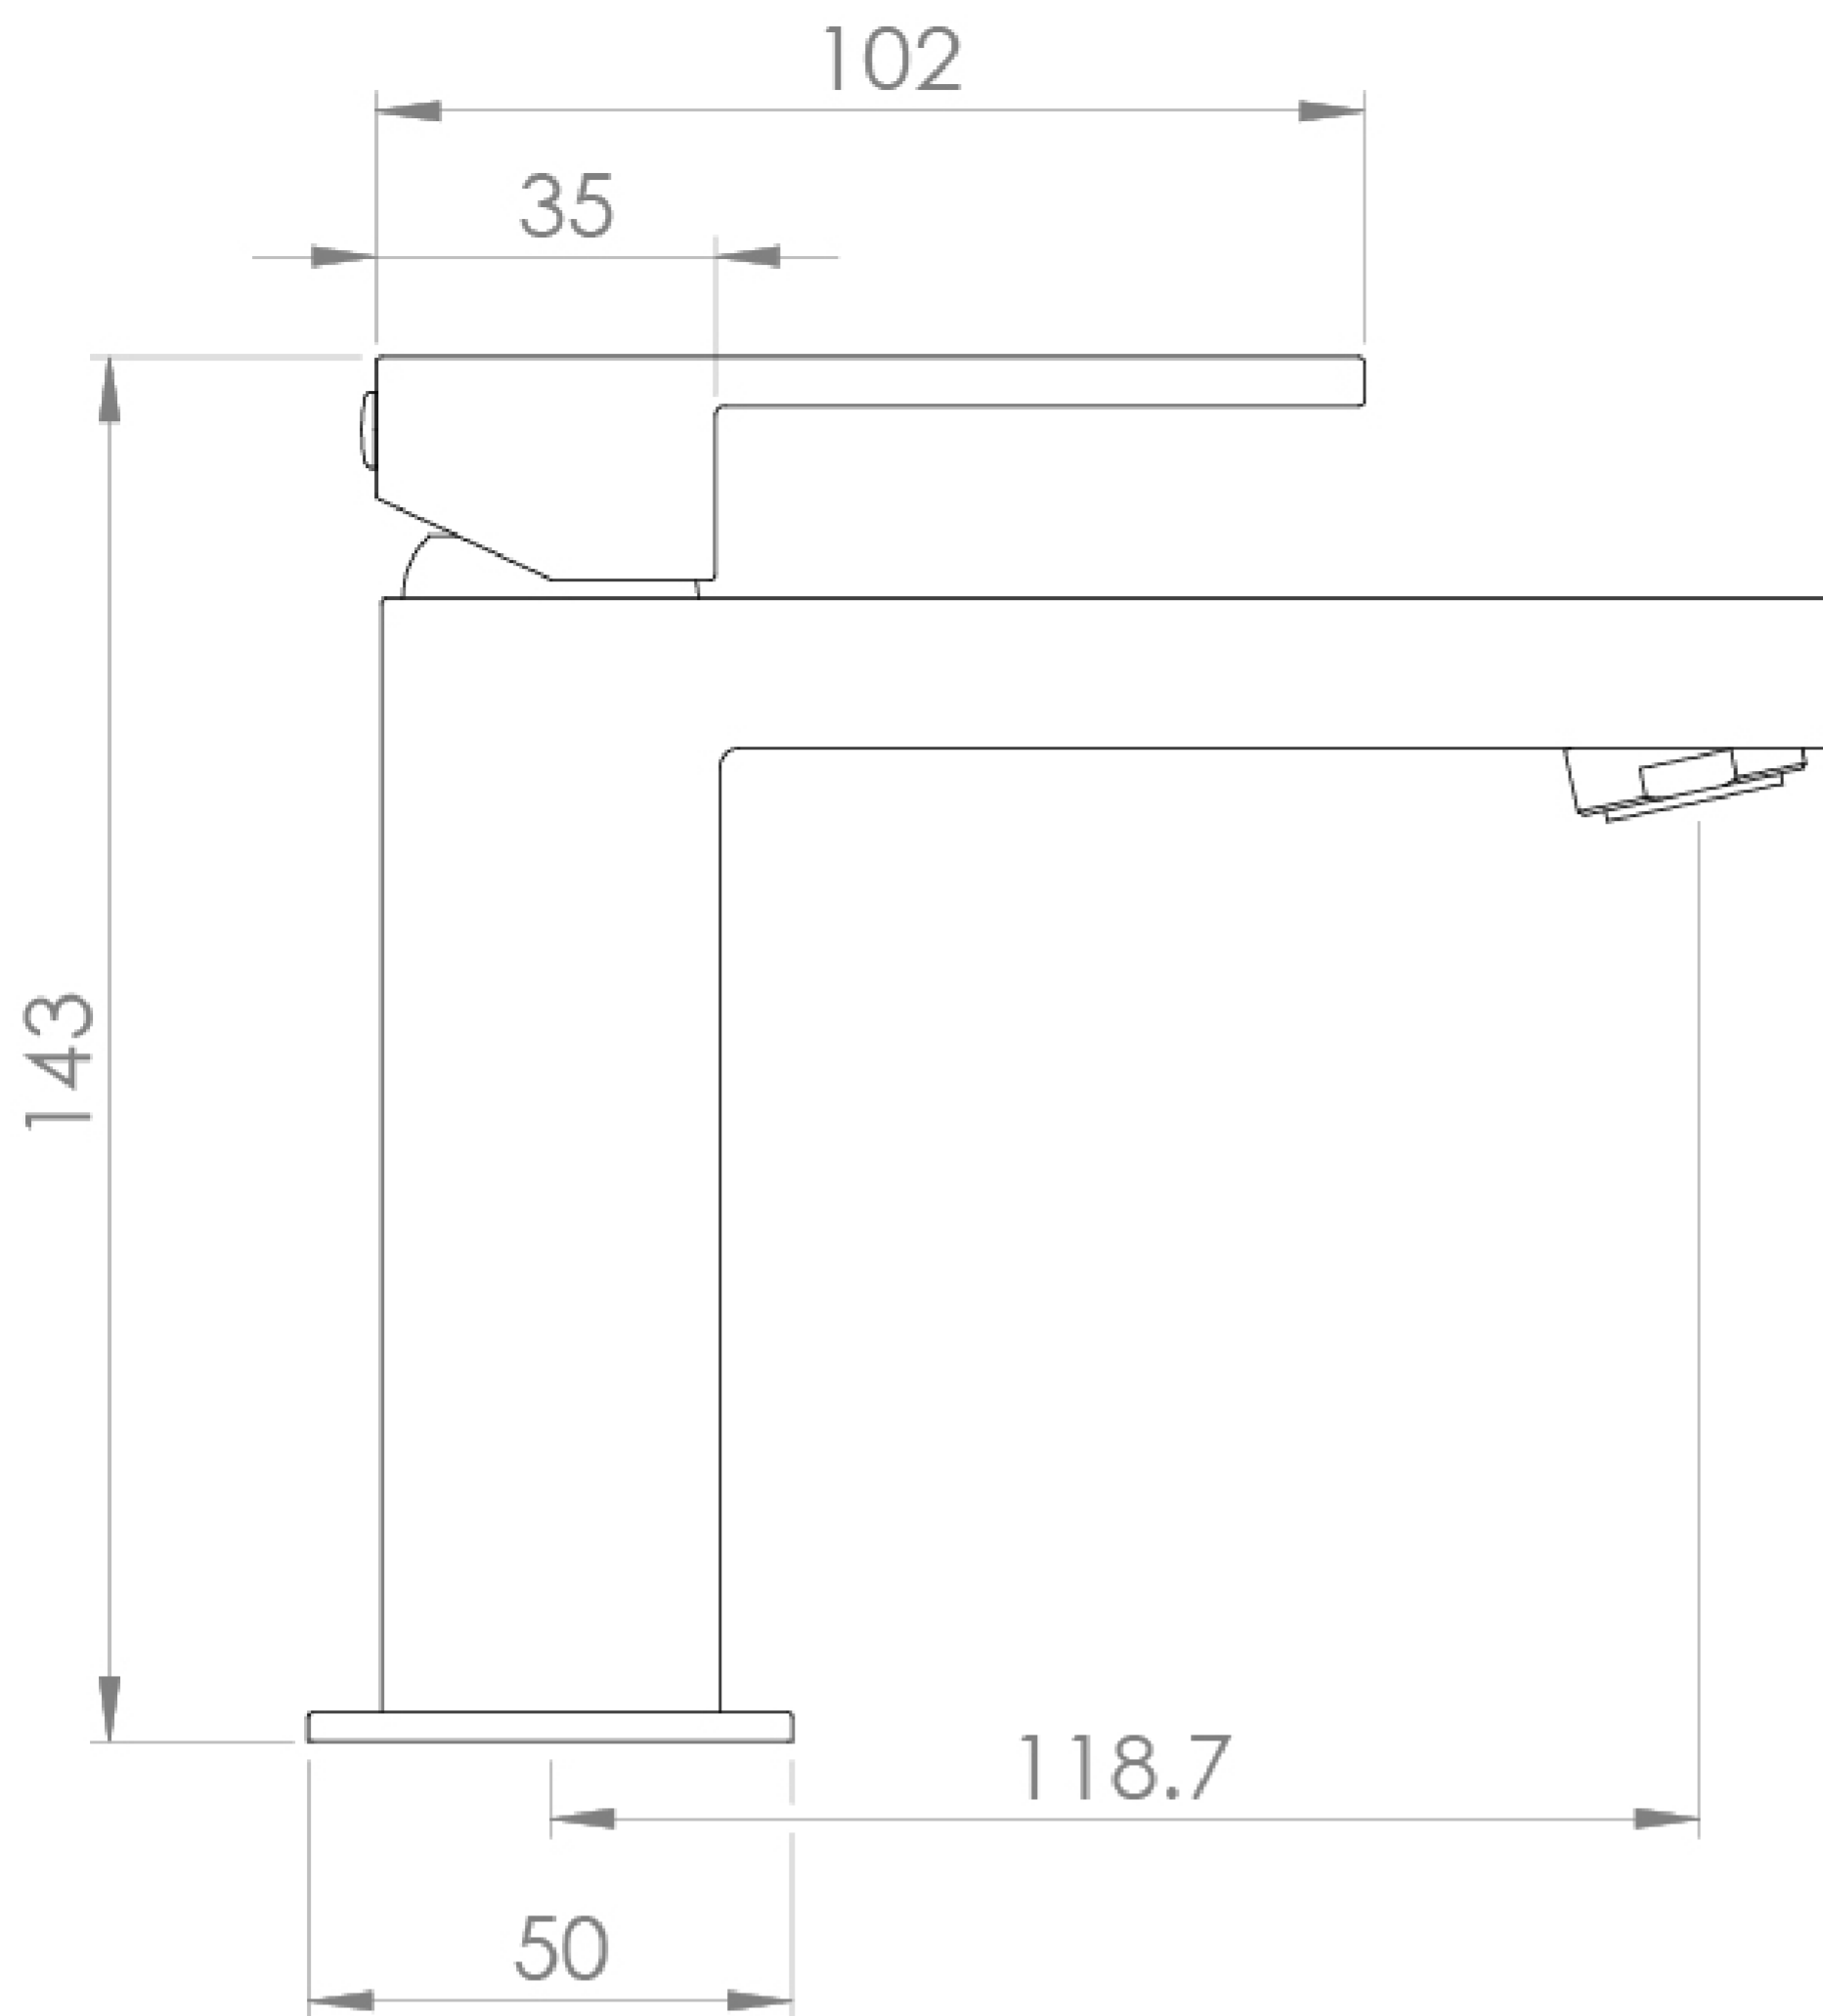

TOOGA BASIN MIXER - CHROME

Product Code: TO201

PRODUCT INFORMATION

Width:	50mm
Finish:	Chrome
Height:	143mm
Depth:	118.7mm
Material:	Brass
Product Type:	Deck Mounted Basin Mixer Tap
Approvals:	WRAS Approved
Weight	1.42kg
Compatible Aerator(s)	M24
Waste	Not included, purchase separately
Guarantee	5 years
Spout Projection (mm)	118.7mm
Material	Brass
Approvals/Standards	WRAS

DESCRIPTION

The TOOGA brassware collection features products that will be the focal point of any bathroom with its sharp, sleek lines.

The TOOGA basin mixer in chrome will work with a variety of our washbasins and units to create a striking vanity set up in any cloakroom or bathroom.

Waste to be purchased separately.

- 0.2 Bar - Flowrate: 3.1 l/min
- 0.3 Bar - Flowrate: 3.6 l/min
- 0.4 Bar - Flowrate: 4 l/min
- 0.5 Bar - Flowrate: 4.4 l/min
- 1 Bar - Flowrate: 6.2 l/min
- 2 Bar - Flowrate: 8.7 l/min
- 3 Bar - Flowrate: 10.7 l/min
- 4 Bar - Flowrate: 12.4 l/min
- 5 Bar - Flowrate: 13.9 l/min