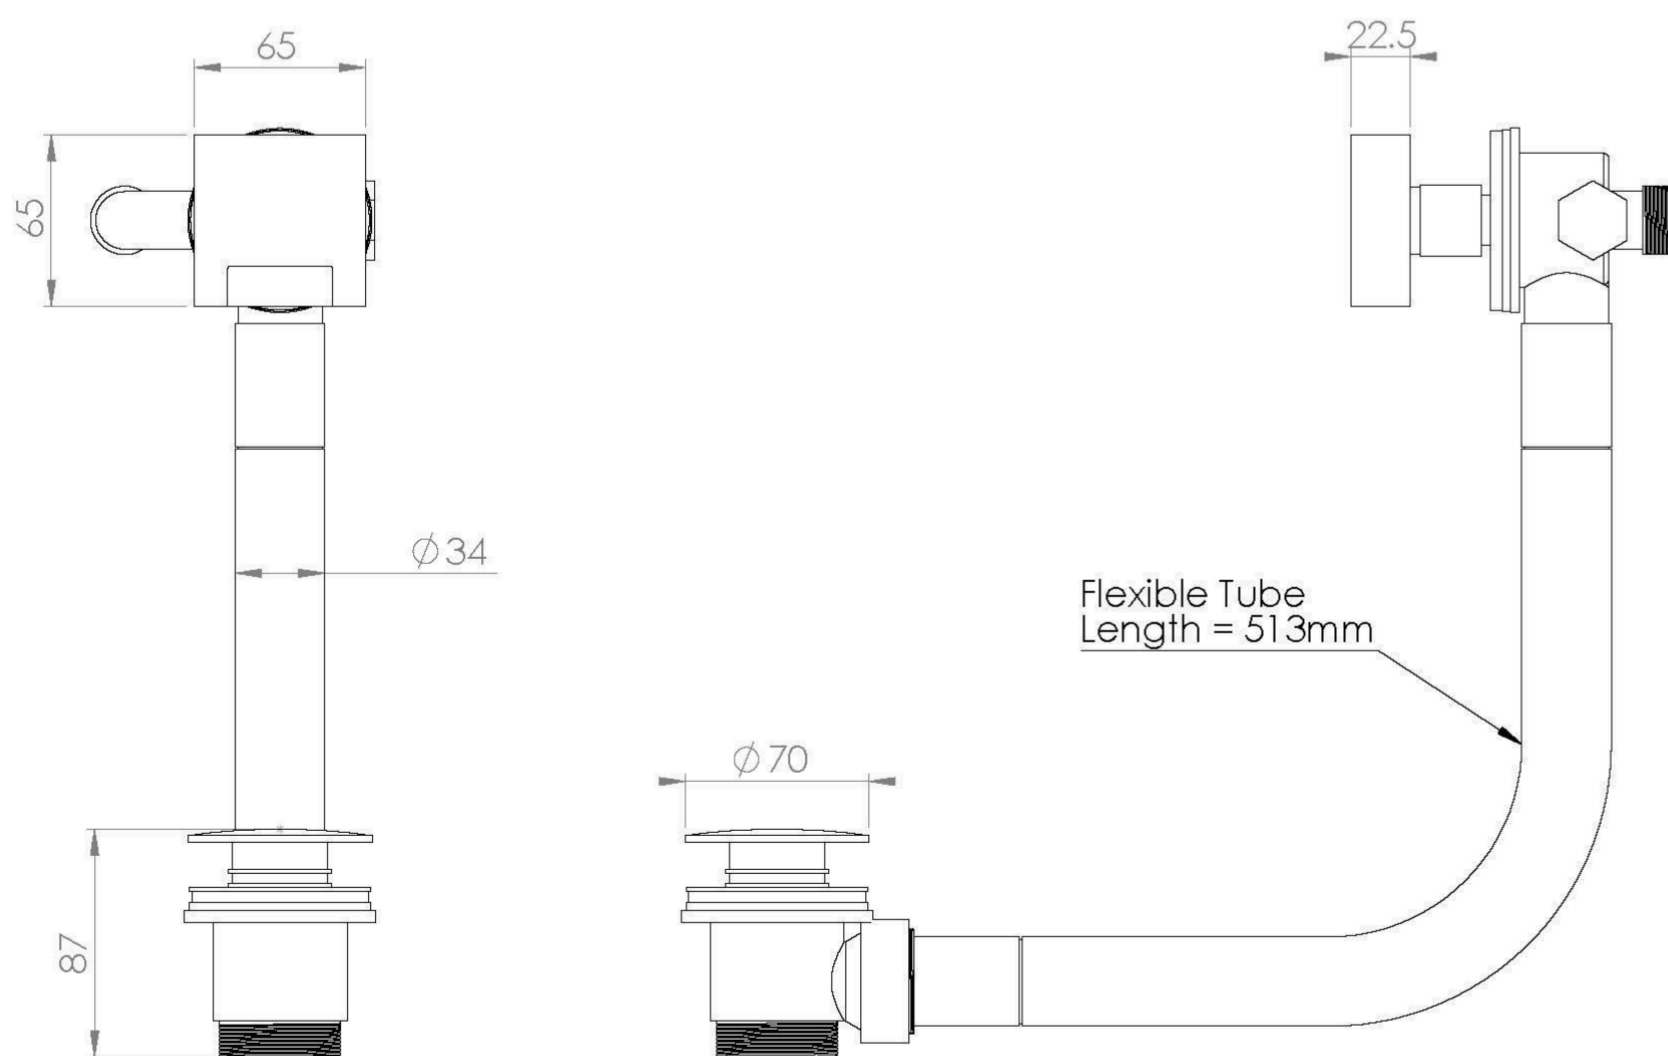

TECHNICAL DRAWING

FLOW RATE

- 0.2 Bar - Flowrate: 7.8 l/min
- 0.5 Bar - Flowrate: 13 l/min
- 1 Bar - Flowrate: 18.8 l/min
- 2 Bar - Flowrate: 26.1 l/min
- 3 Bar - Flowrate: 31.9 l/min