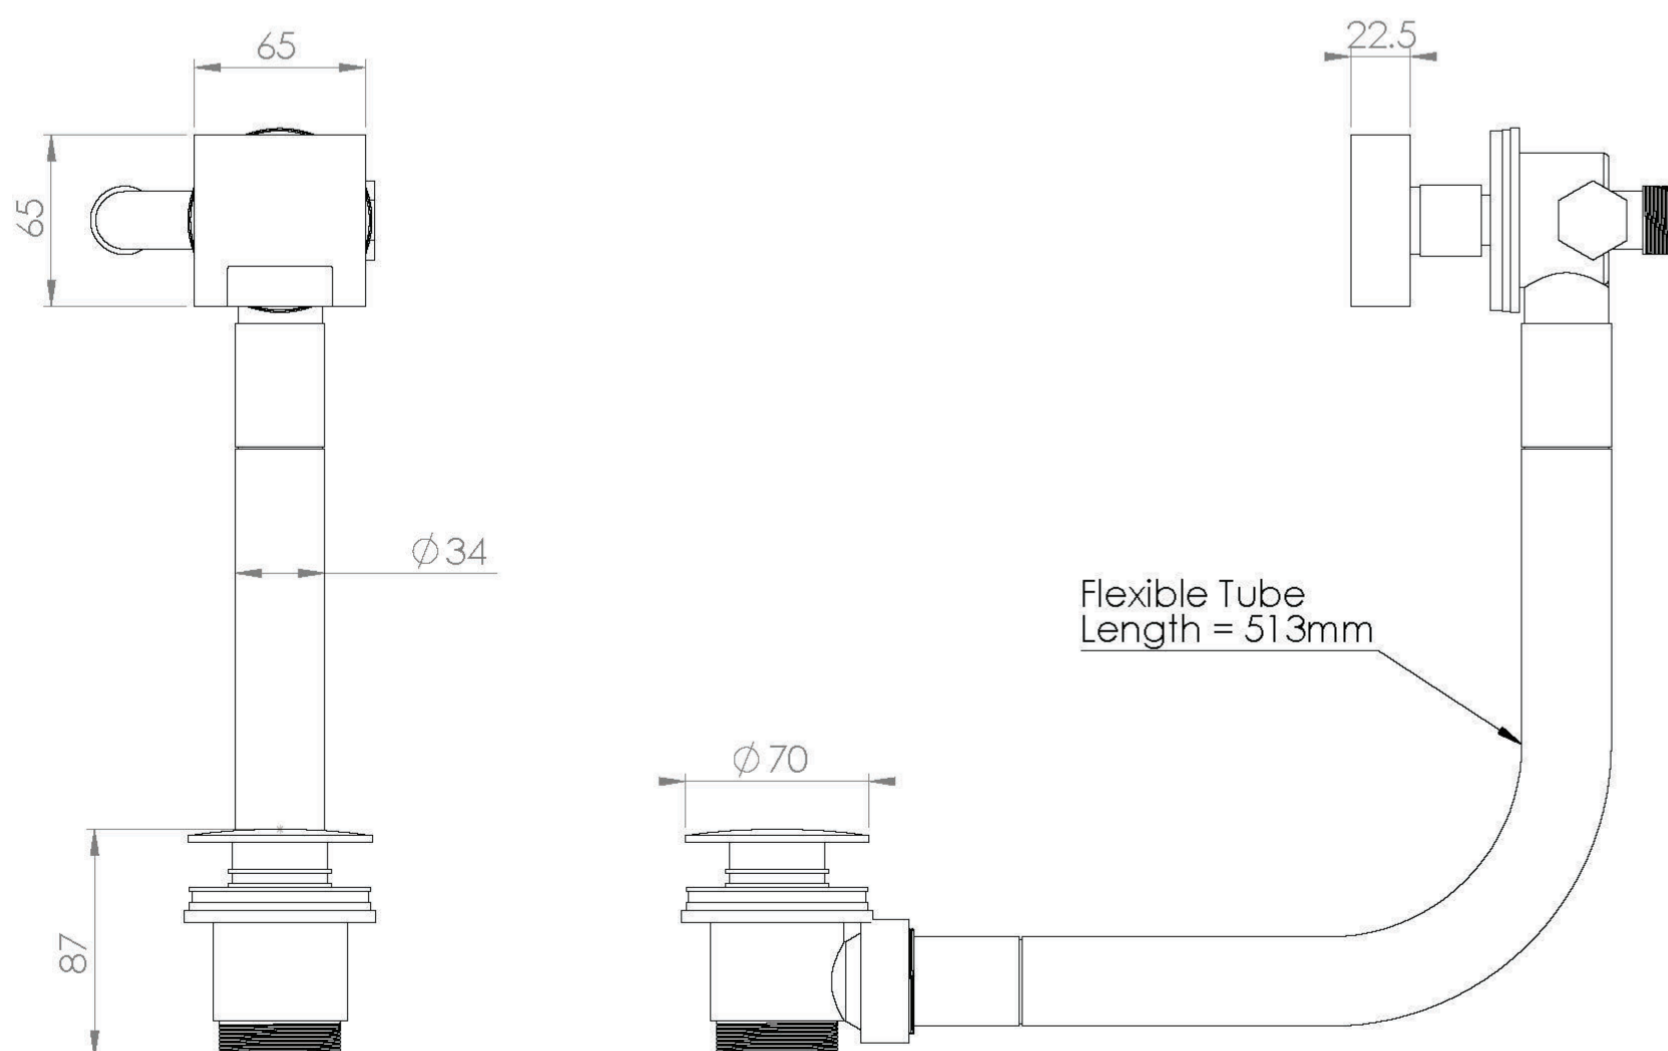

TECHNICAL DRAWING

FLOW RATE

- 0.2 Bar - Flowrate: 7.8 l/min
- 0.5 Bar - Flowrate: 13 l/min
- 1 Bar - Flowrate: 18.8 l/min
- 2 Bar - Flowrate: 26.1 l/min
- 3 Bar - Flowrate: 31.9 l/min