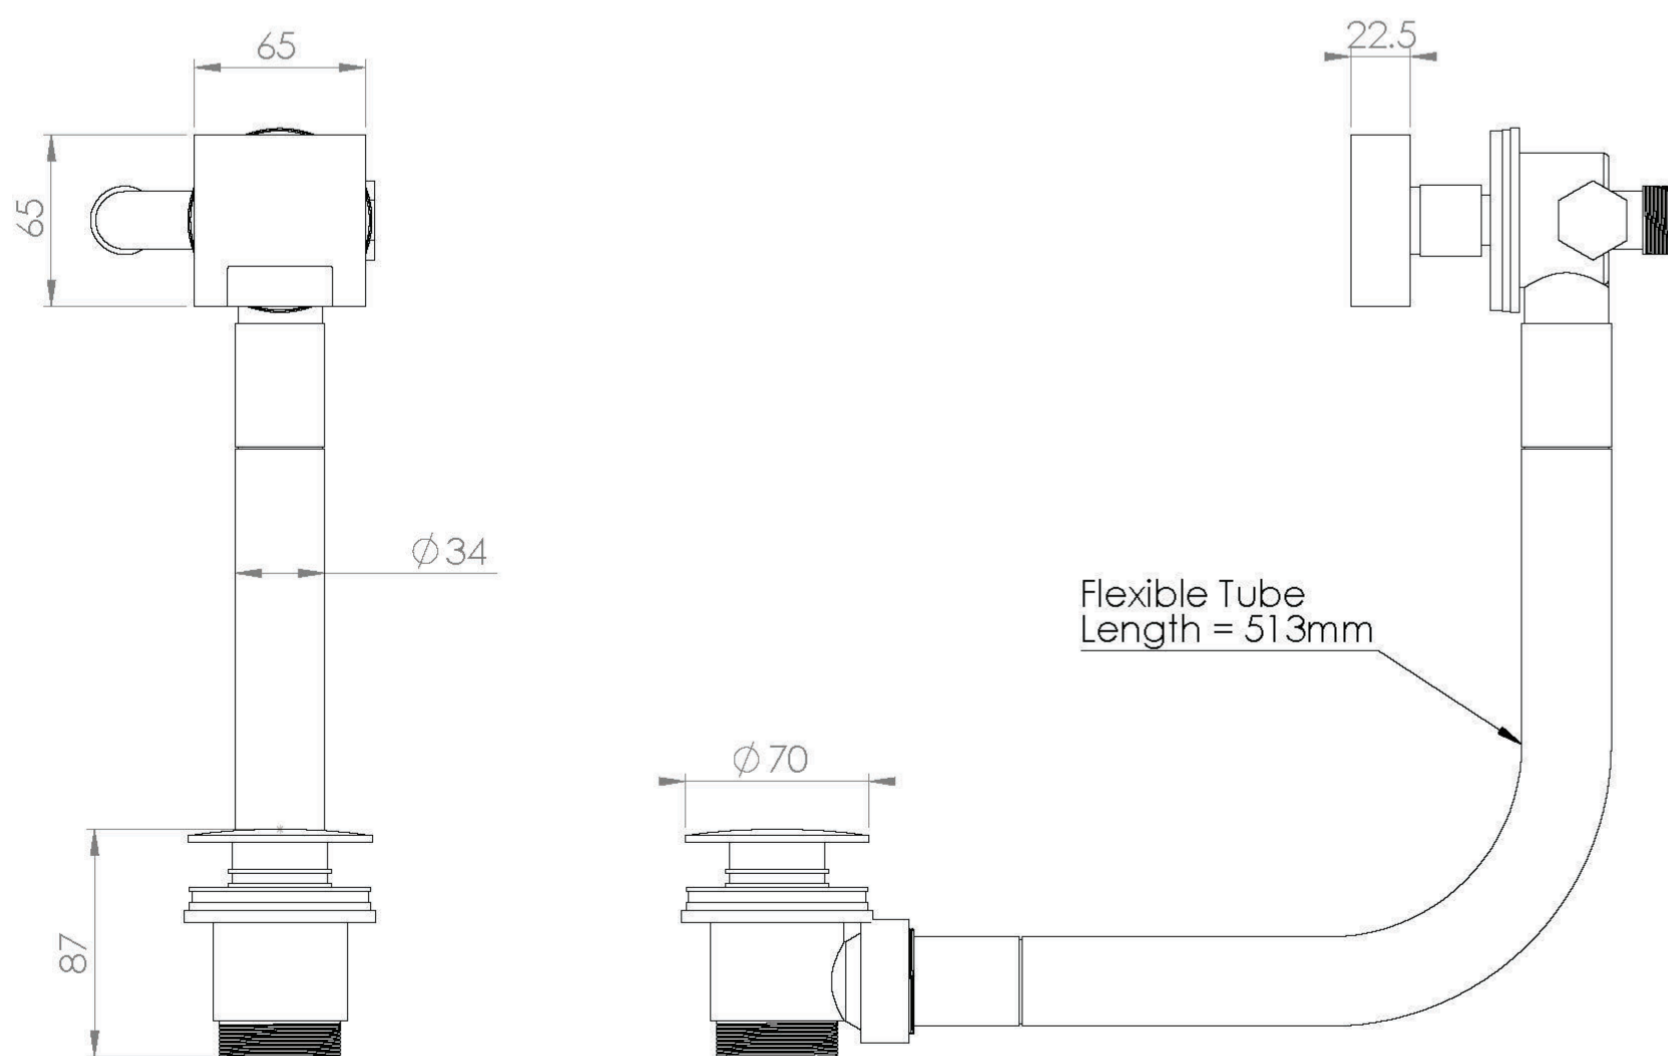

TOOGA EASY CLEAN BATH FILLER OVERFLOW & CLICKER WASTE - MATTE BLACK

Product Code: TO099.MB

PRODUCT INFORMATION

Finish:	Matte Black (Electroplated)
Material:	Brass
Product Type:	Bath Filler, Overflow & Waste
Weight	2.1kg
Material	Brass

DESCRIPTION

The TOOGA brassware collection features products that will be the focal point of any bathroom with its sharp, sleek lines.

This TOOGA bath filler with a clicker waste & overflow in matte black is a great option for your built-in bath as it combines a filler, waste and overflow in just one product.

Pair it with one of our built-in baths and a TOOGA concealed thermostatic shower valve to operate it.

TECHNICAL DRAWING

FLOW RATE

- 0.2 Bar - Flowrate: 7.8 l/min
- 0.5 Bar - Flowrate: 13 l/min
- 1 Bar - Flowrate: 18.8 l/min
- 2 Bar - Flowrate: 26.1 l/min
- 3 Bar - Flowrate: 31.9 l/min