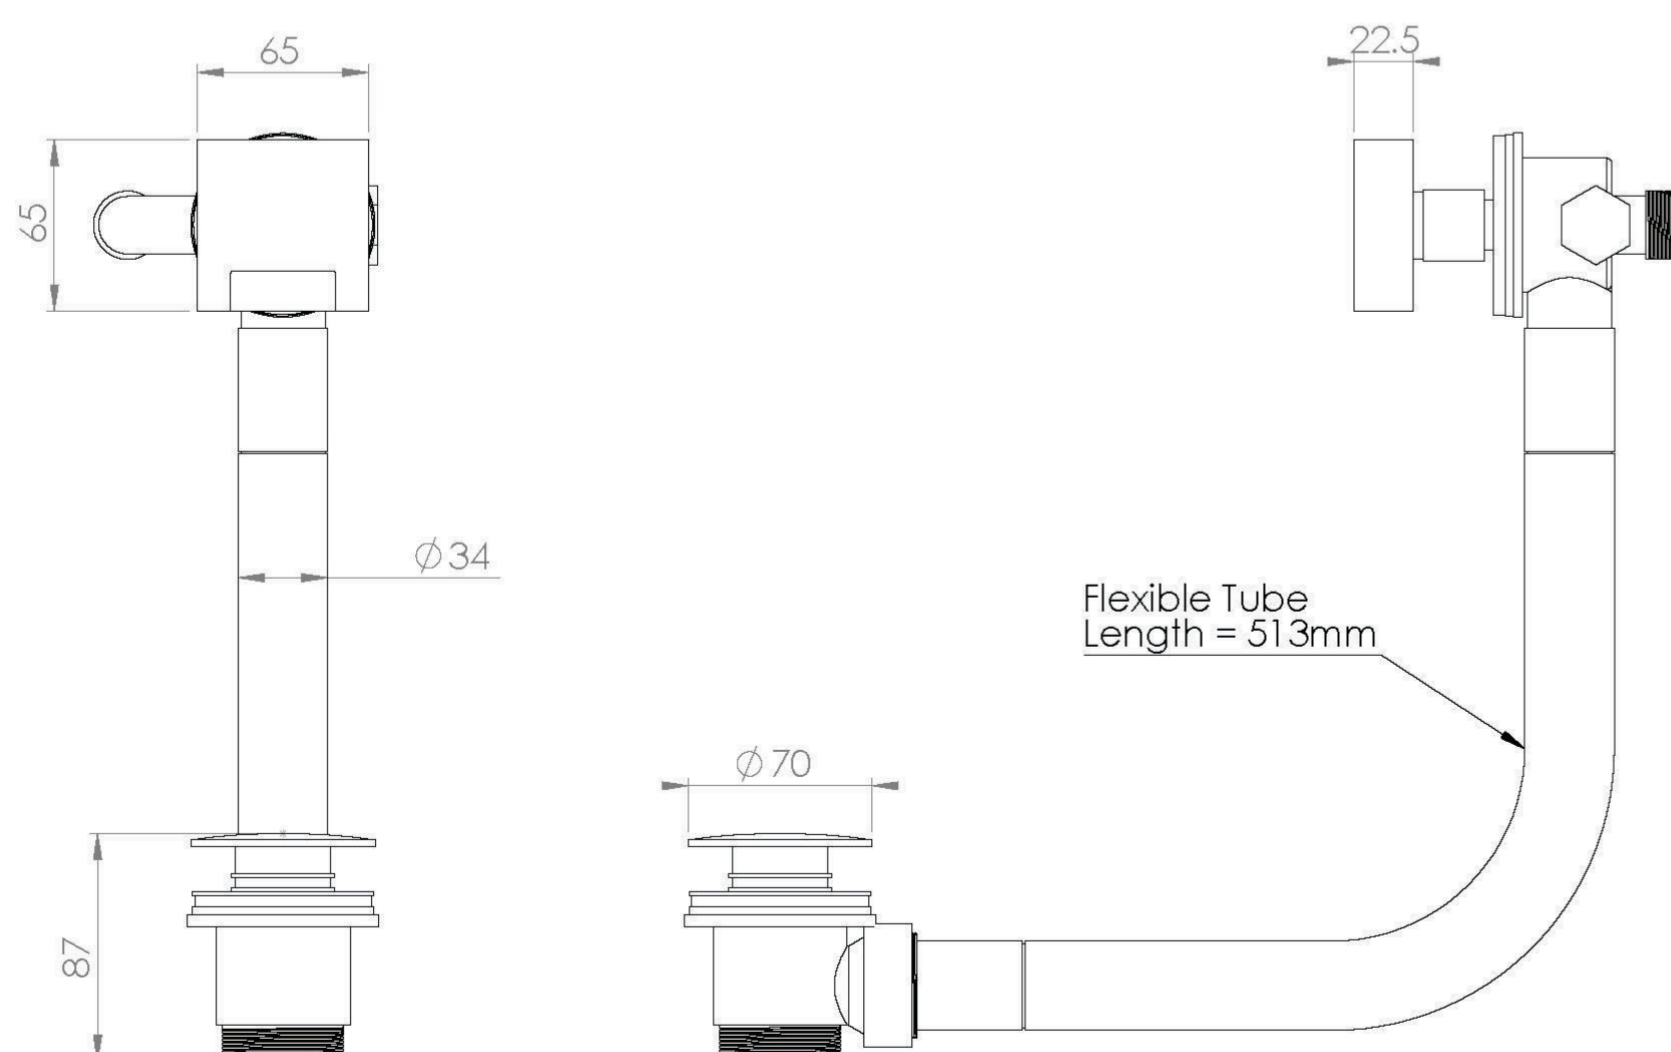

TOOGA EASY CLEAN BATH FILLER, OVERFLOW & CLICKER WASTE - CHROME

Product Code: TO099

PRODUCT INFORMATION

Finish:	Chrome
Material:	Brass
Product Type:	Bath Filler, Overflow & Waste
Weight	2.1kg
Material	Brass

DESCRIPTION

The TOOGA brassware collection features products that will be the focal point of any bathroom with its sharp, sleek lines.

This TOOGA bath filler with a clicker waste & overflow in chrome is a great option for your built-in bath as it combines a filler, waste and overflow in just one product.

Pair it with one of our built-in baths and a TOOGA concealed thermostatic shower valve to operate it.

TECHNICAL DRAWING

FLOW RATE

- 0.2 Bar - Flowrate: 7.8 l/min
- 0.5 Bar - Flowrate: 13 l/min
- 1 Bar - Flowrate: 18.8 l/min
- 2 Bar - Flowrate: 26.1 l/min
- 3 Bar - Flowrate: 31.9 l/min