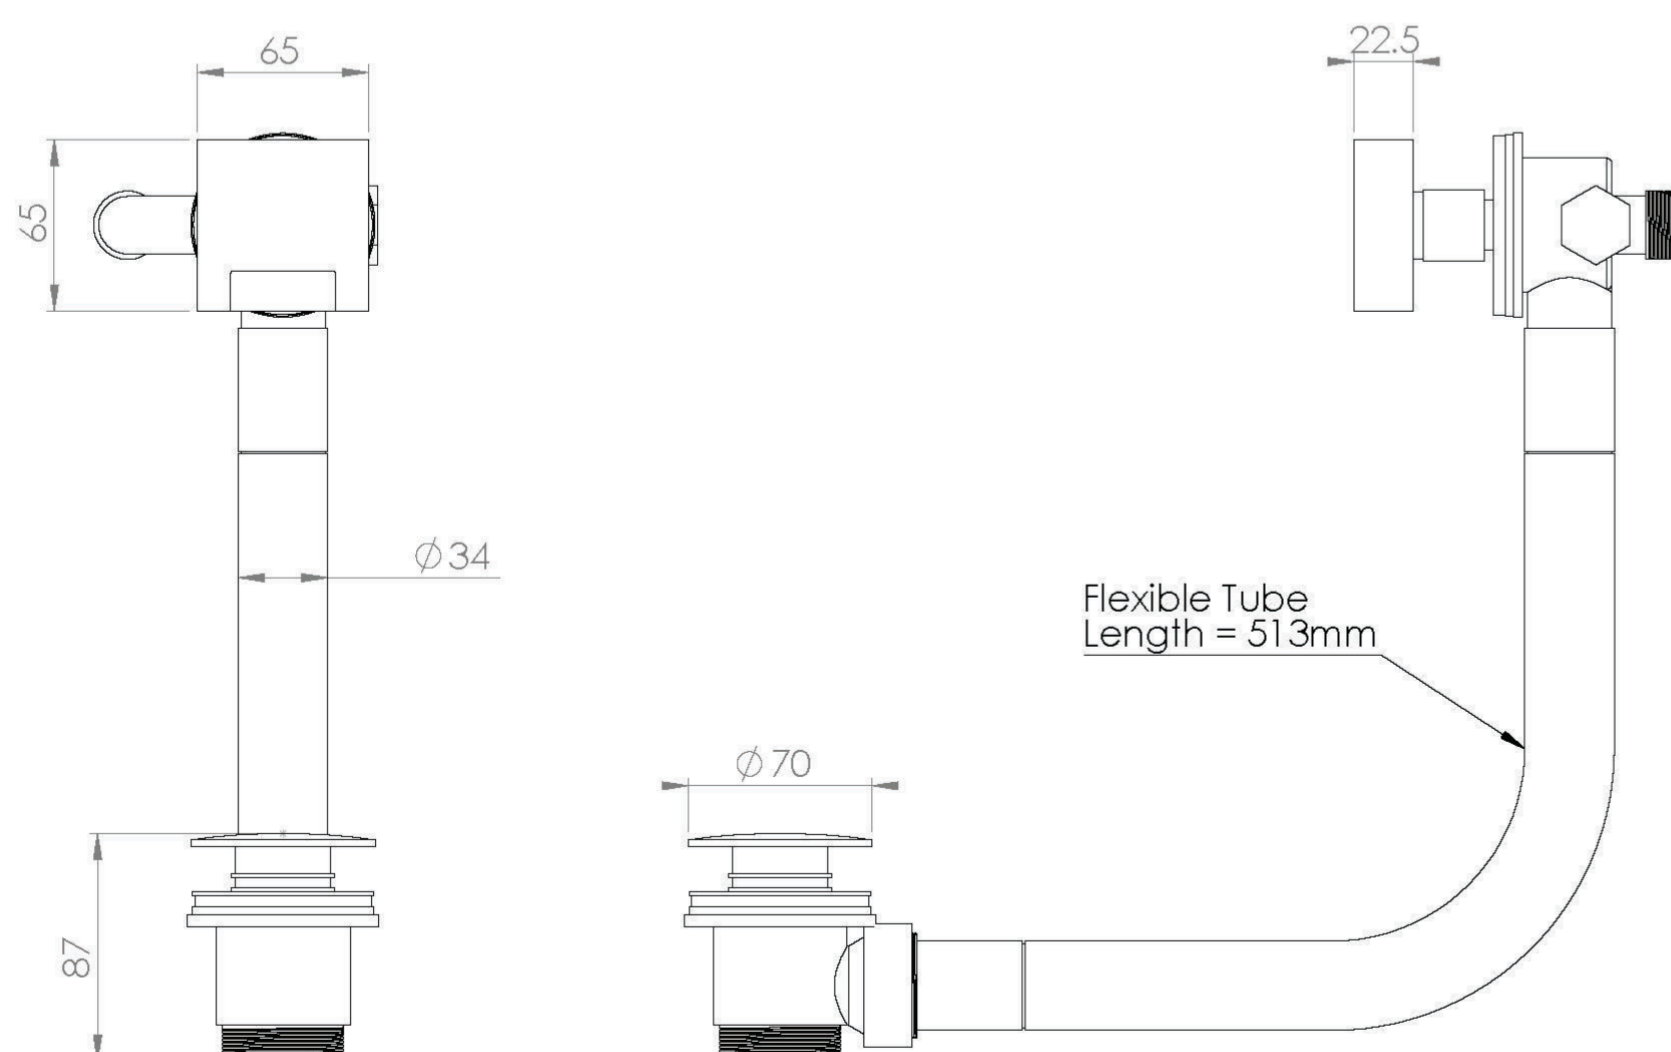

# TOOGA EASY CLEAN BATH FILLER, OVERFLOW & CLICKER WASTE - CHROME

**Product Code:** TO099

## PRODUCT INFORMATION

<b>Finish:</b>	Chrome
<b>Material:</b>	Brass
<b>Product Type:</b>	Bath Filler, Overflow & Waste
<b>Weight</b>	2.1kg
<b>Material</b>	Brass

## DESCRIPTION

The TOOGA brassware collection features products that will be the focal point of any bathroom with its sharp, sleek lines.

This TOOGA bath filler with a clicker waste & overflow in chrome is a great option for your built-in bath as it combines a filler, waste and overflow in just one product.

## FLOW RATE

- 0.2 Bar - Flowrate: 7.8 l/min
- 0.5 Bar - Flowrate: 13 l/min
- 1 Bar - Flowrate: 18.8 l/min
- 2 Bar - Flowrate: 26.1 l/min
- 3 Bar - Flowrate: 31.9 l/min

Saneux reserves the right to alter the specifications and product range without prior notice. Dimensions are given as a guide only. Dimensions should not be used for surrounding furniture, fixtures and fittings until the product is on site.