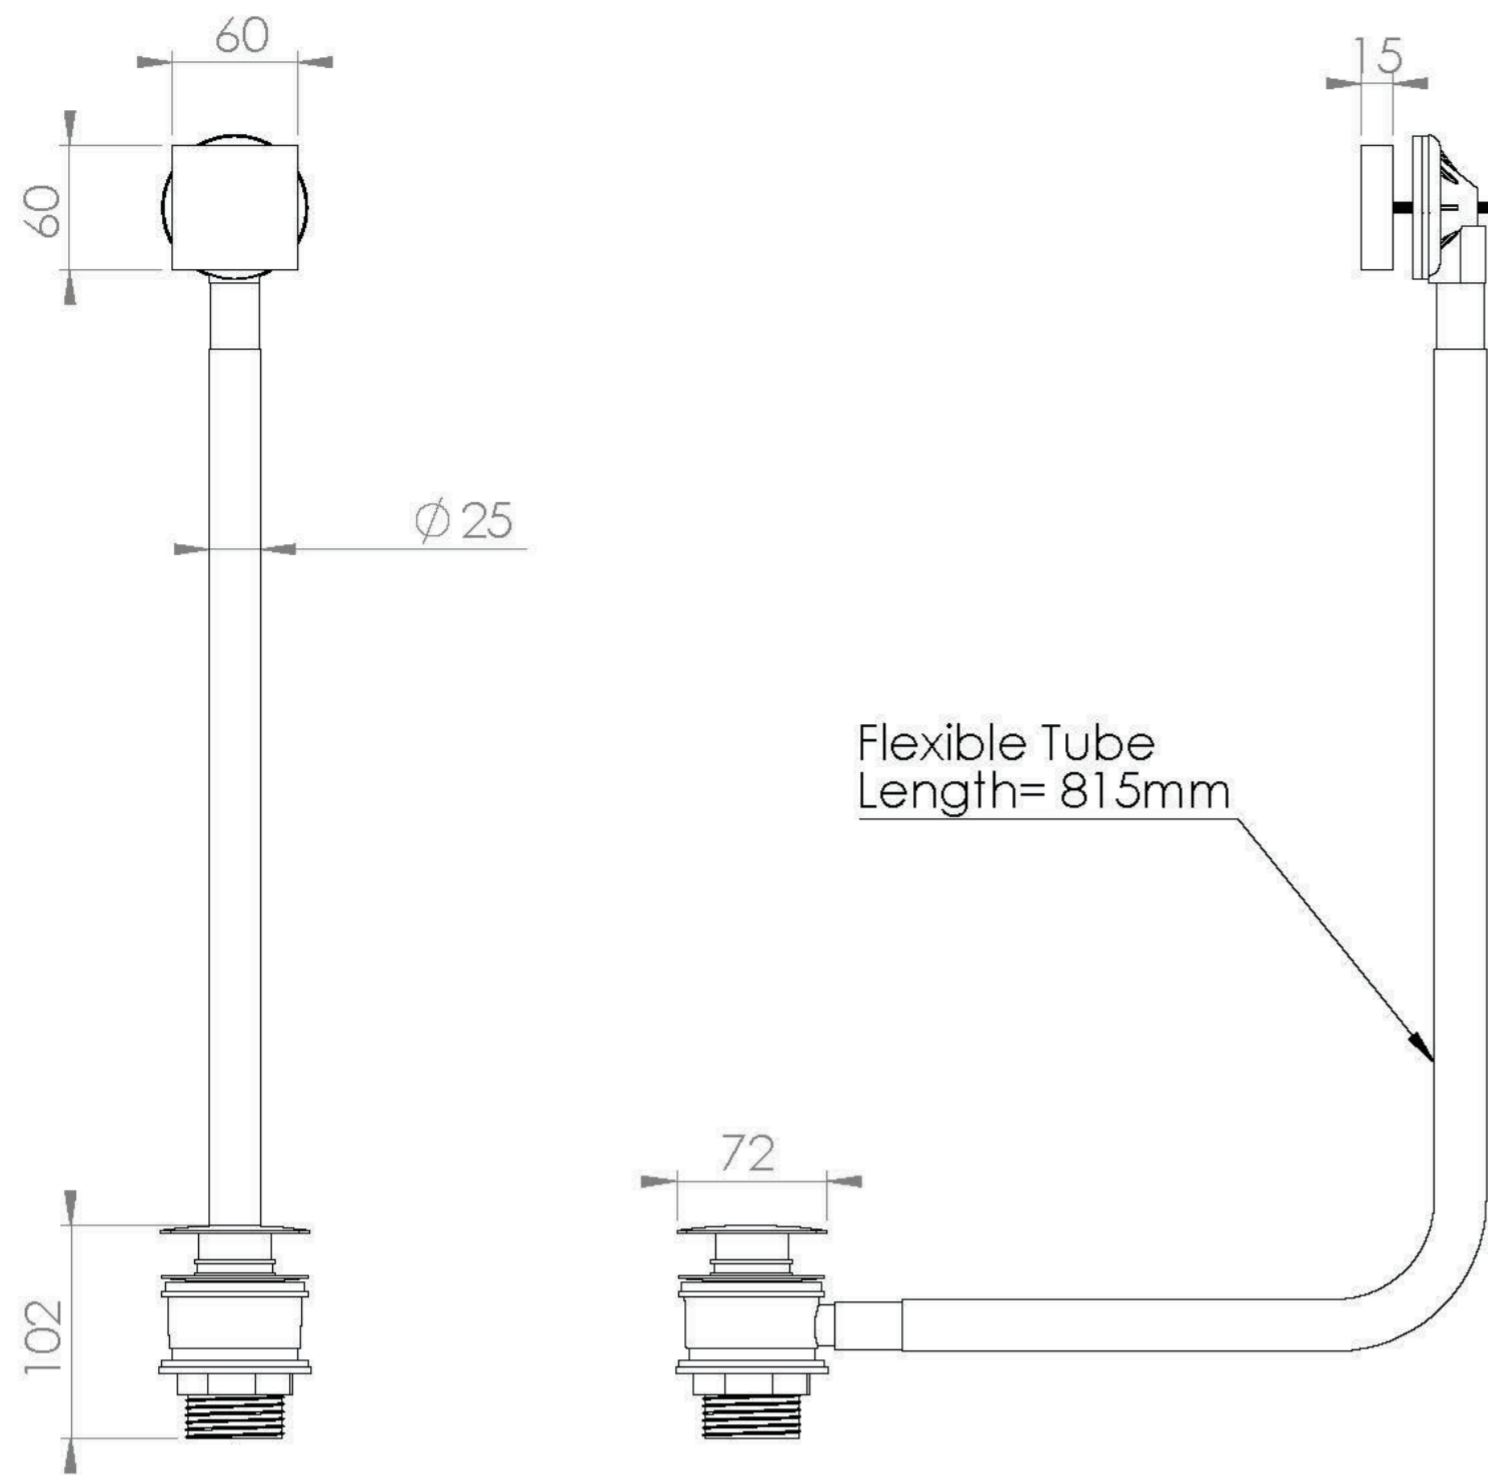

TECHNICAL DRAWING

Saneux reserves the right to alter the specifications and product range without prior notice. Dimensions are given as a guide only. Dimensions should not be used for surrounding furniture, fixtures and fittings until the product is on site.

<https://saneux.com/products/tooga-easy-clean-overflow-clicker-waste-matte-black>