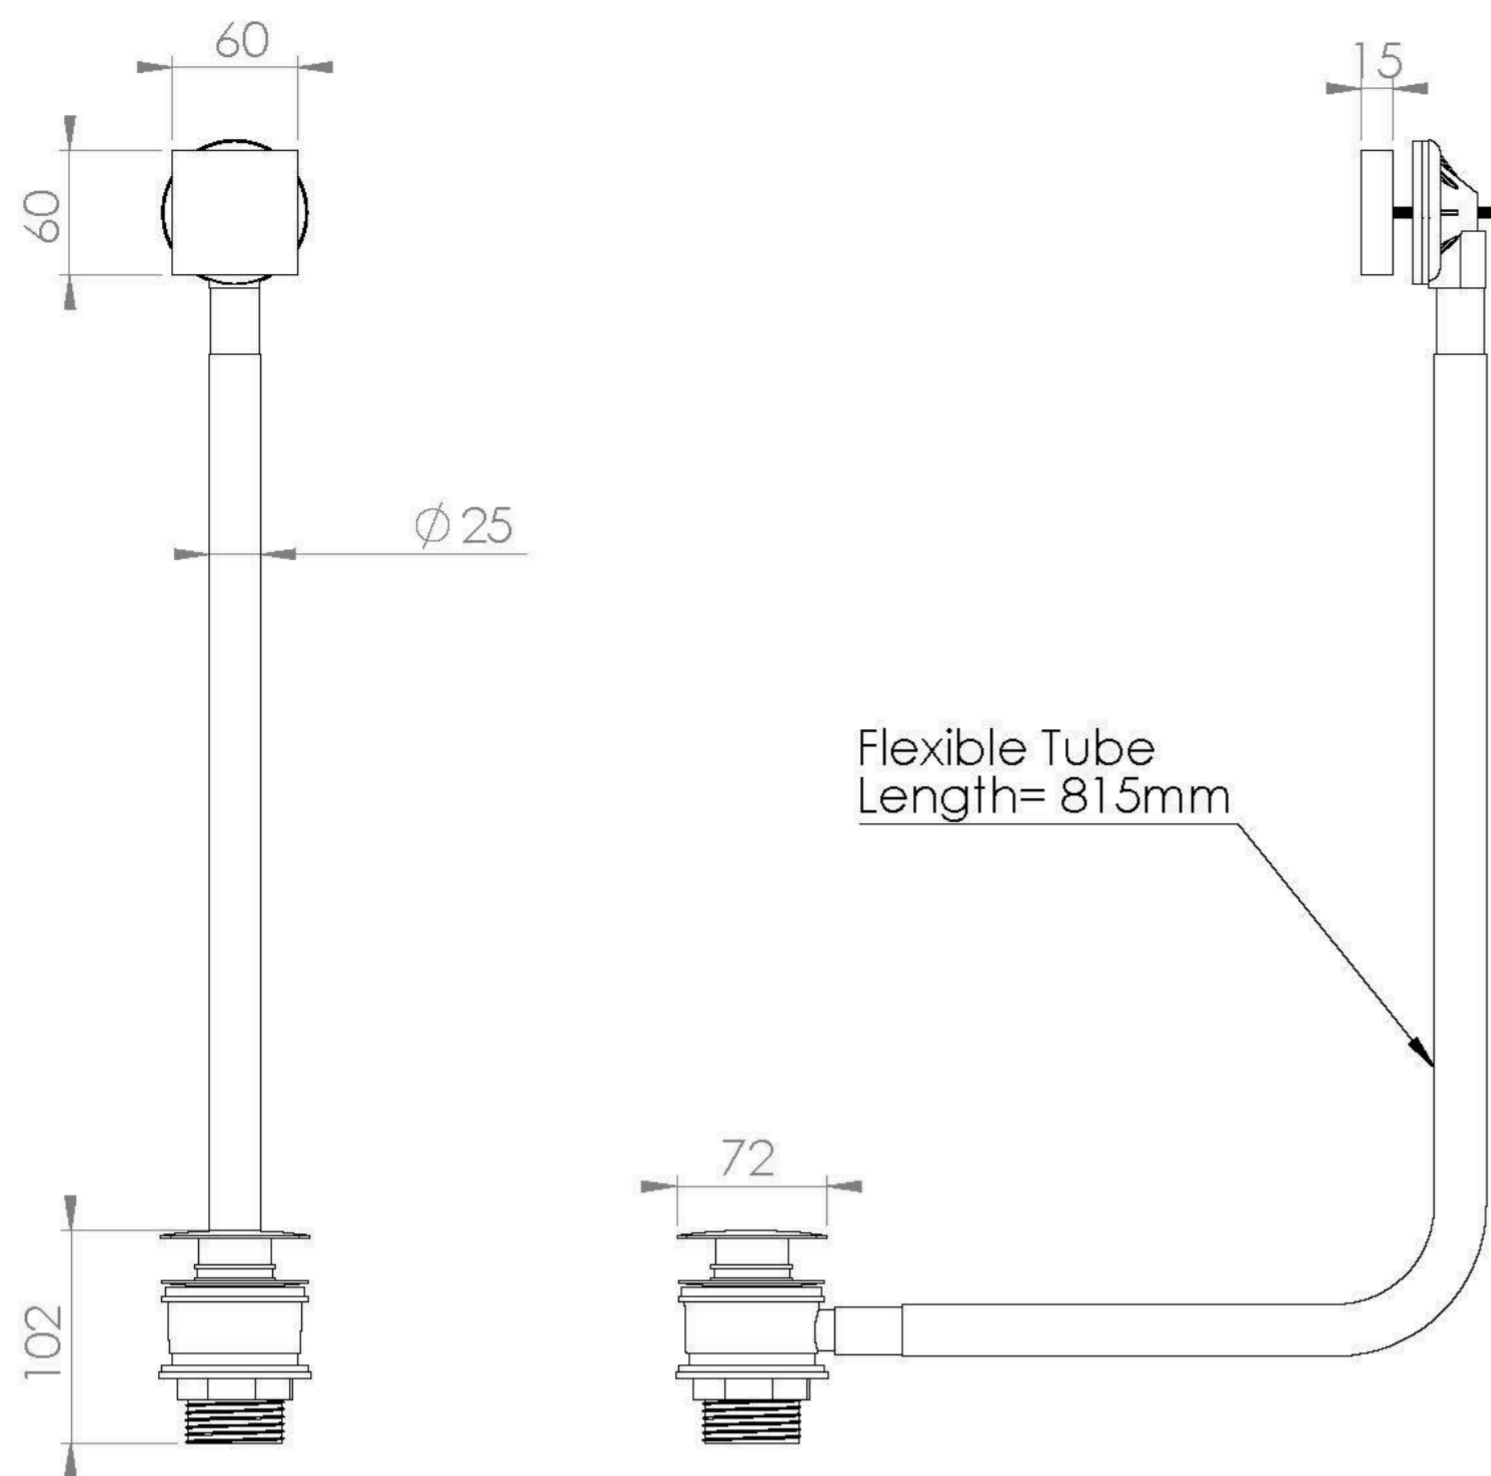

## PRODUCT INFORMATION

<b>Finish:</b>	Matte Black (Electroplated)
<b>Material:</b>	Brass
<b>Product Type:</b>	Bath Overflow & Clicker Waste
<b>Weight</b>	0.73kg
<b>Material</b>	Brass

---

## DESCRIPTION

The TOOGA brassware collection features products that will be the focal point of any bathroom with its sharp, sleek lines.

This TOOGA overflow and clicker waste in matte black is a great option for your bath if you have a separate bath filler or spout, and will perfectly match any of our built-in baths.