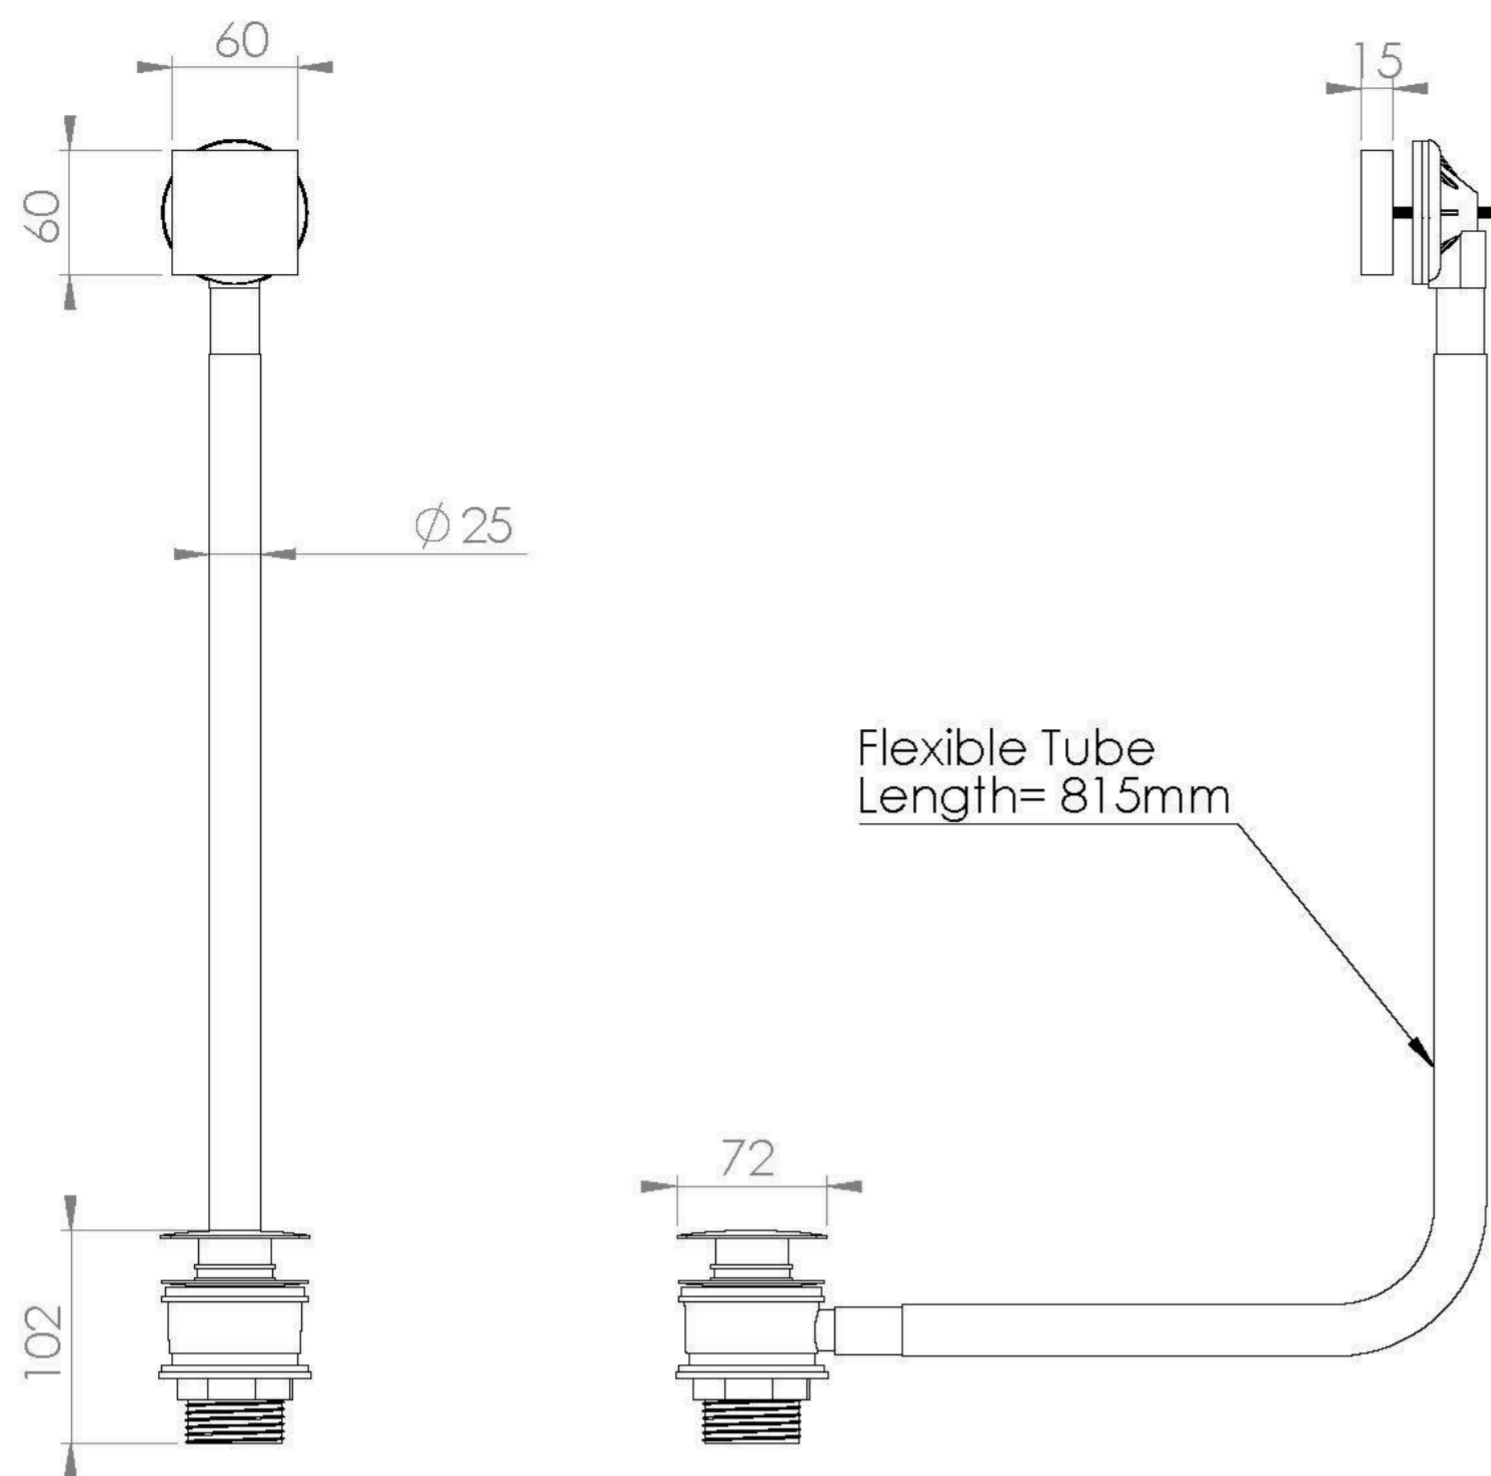

TECHNICAL DRAWING

Saneux reserves the right to alter the specifications and product range without prior notice. Dimensions are given as a guide only. Dimensions should not be used for surrounding furniture, fixtures and fittings until the product is on site.

<https://saneux.com/products/tooga-easy-clean-overflow-clicker-waste-matte-black>