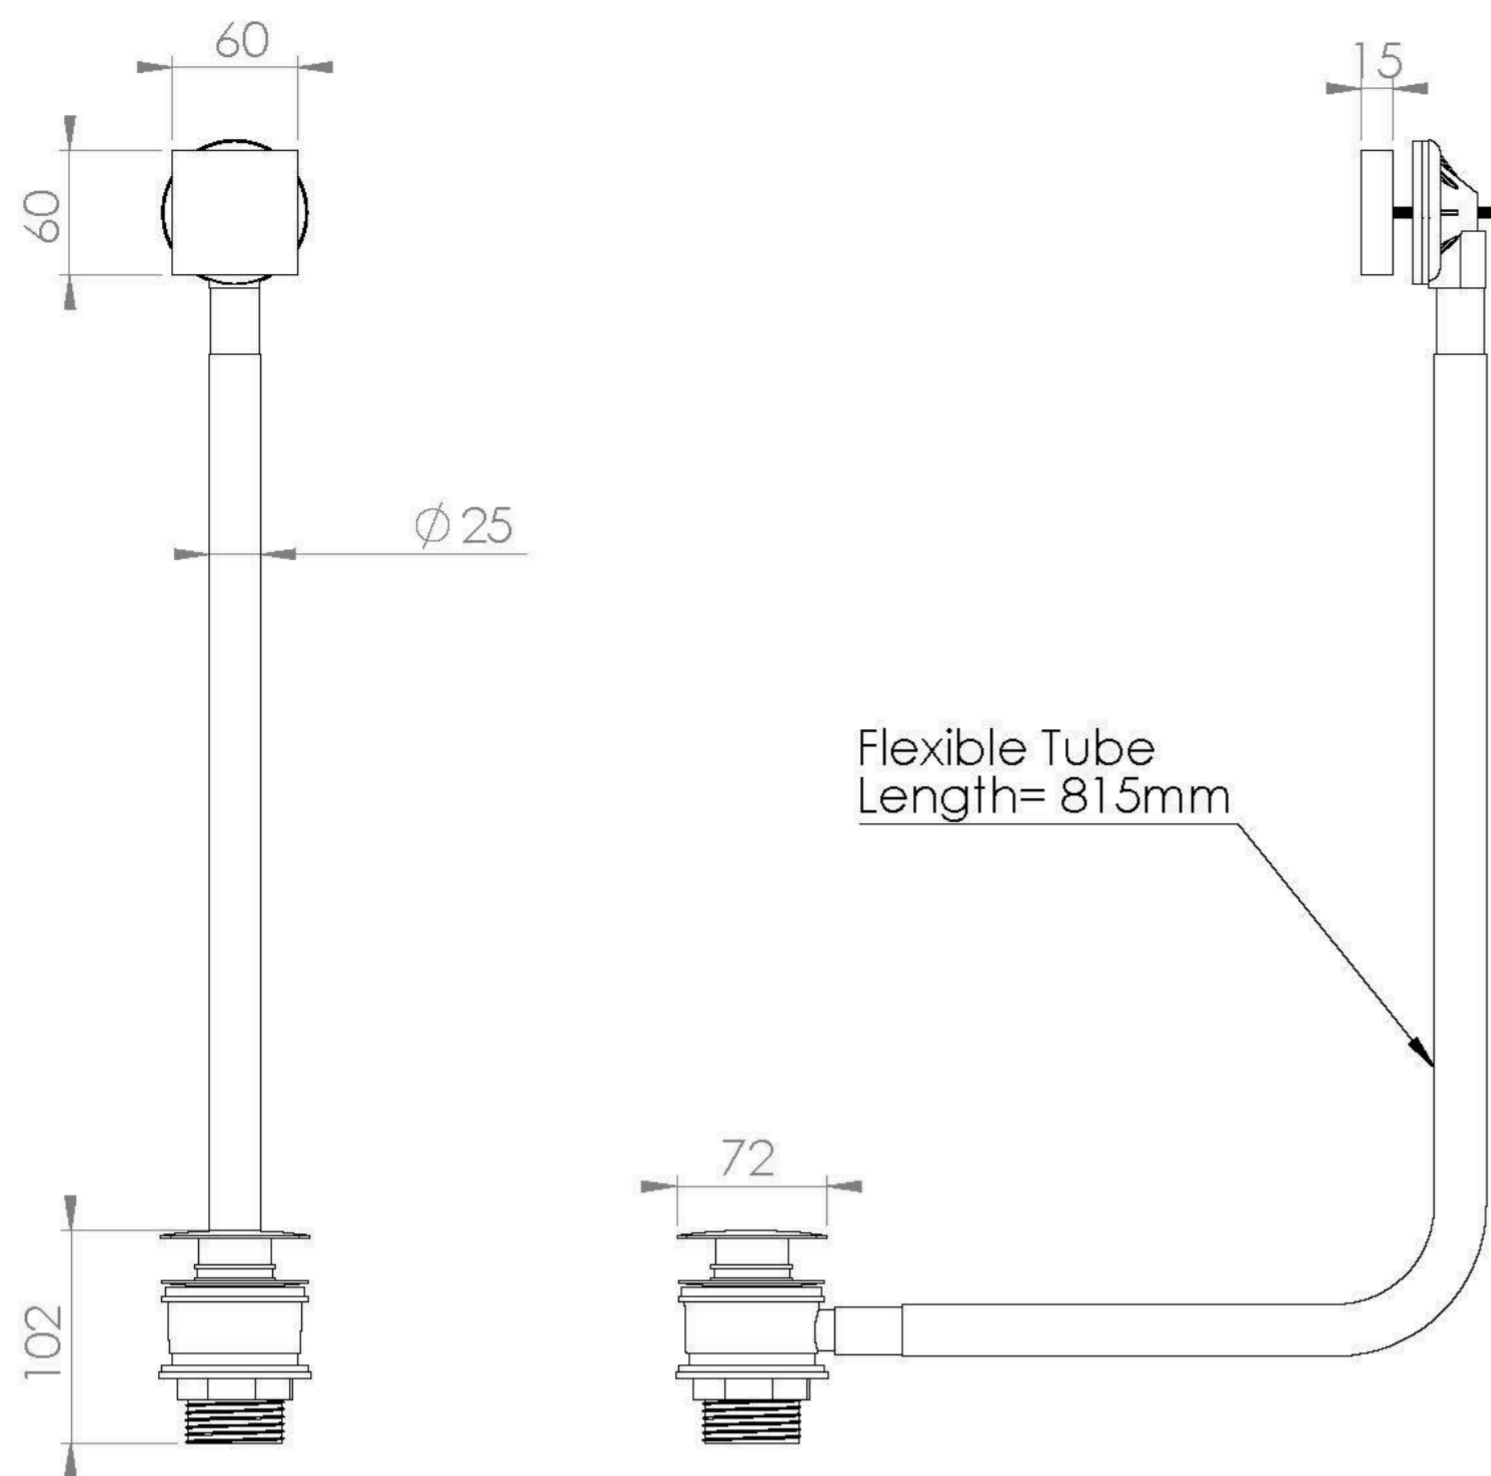

TECHNICAL DRAWING

Saneux reserves the right to alter the specifications and product range without prior notice. Dimensions are given as a guide only. Dimensions should not be used for surrounding furniture, fixtures and fittings until the product is on site.

<https://saneux.com/products/tooga-easy-clean-overflow-clicker-waste-chrome>