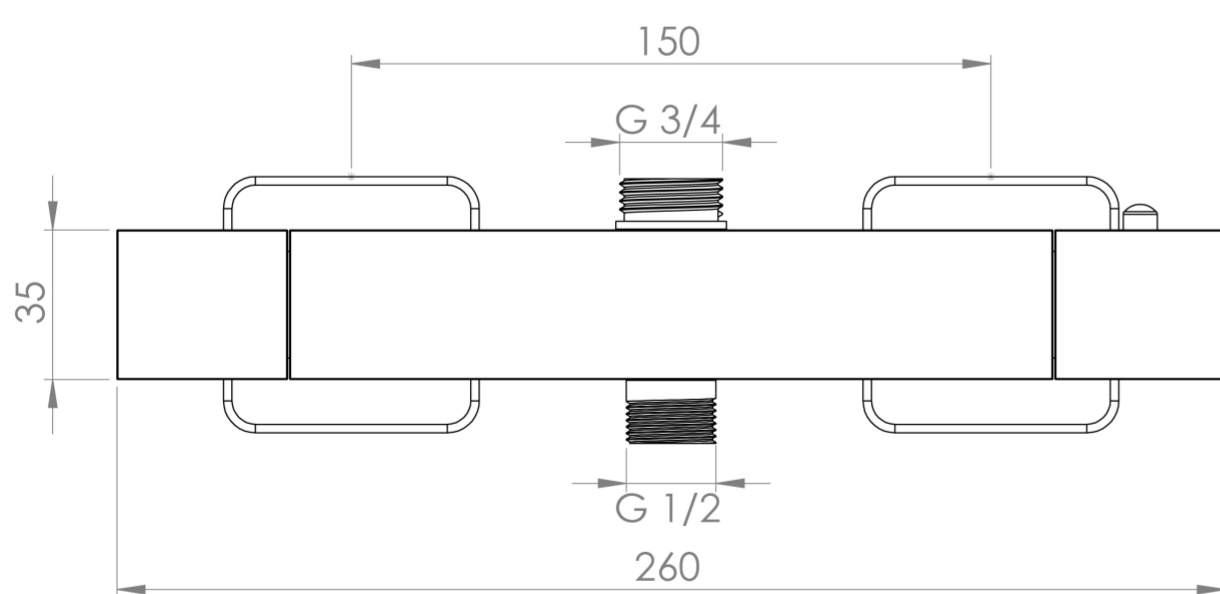

TECHNICAL DRAWING

FLOW RATE

- 0.2 Bar - Flowrate: 2.2 l/min
- 0.5 Bar - Flowrate: 5.5 l/min
- 1 Bar - Flowrate: 8.1 l/min
- 2 Bar - Flowrate: 11.2 l/min
- 3 Bar - Flowrate: 13.5 l/min
- 4 Bar - Flowrate: 15.2 l/min
- 5 Bar - Flowrate: 18.9 l/min

Saneux reserves the right to alter the specifications and product range without prior notice. Dimensions are given as a guide only. Dimensions should not be used for surrounding furniture, fixtures and fittings until the product is on site.