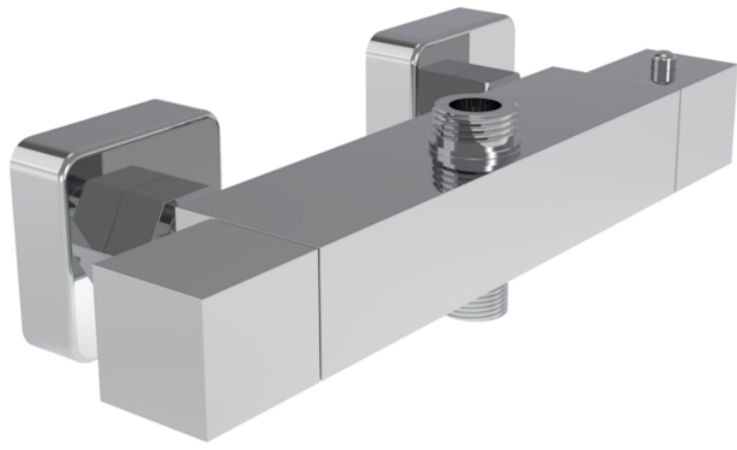

## TOOGA 2 WAY THERMOSTATIC BAR VALVE - CHROME

Product Code: TO2WV01

## PRODUCT INFORMATION

Finish:	Chrome
Height:	35mm
Width:	260mm
Depth:	75mm
Outlets:	2 Outlets
Material:	Brass
Weight:	1.64kg
Approvals/Standards:	WRAS
Guarantee:	5 years
Outlets:	2

## DESCRIPTION

The TOOGA brassware collection features products that will be the focal point of any bathroom with its sharp, sleek lines.

This TOOGA thermostatic 2 way bar valve in chrome will work perfectly if you're after a more traditional look to your bathroom.

This thermostatic bar valve has 2 outlets which allows it to control both a shower head and a shower handset. The left handle changes which component is on, and the right handle controls the water temperature.