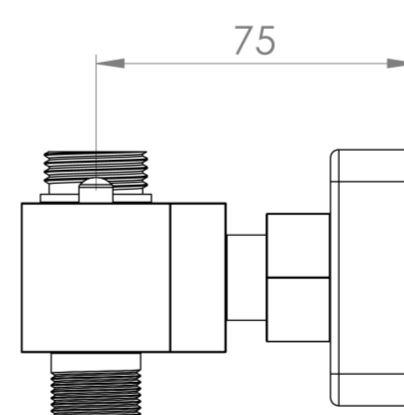

TECHNICAL DRAWING

FLOW RATE

- 0.2 Bar - Flowrate: 2.2 l/min
- 0.5 Bar - Flowrate: 5.5 l/min
- 1 Bar - Flowrate: 8.1 l/min
- 2 Bar - Flowrate: 11.2 l/min
- 3 Bar - Flowrate: 13.5 l/min
- 4 Bar - Flowrate: 15.2 l/min
- 5 Bar - Flowrate: 18.9 l/min

Saneux reserves the right to alter the specifications and product range without prior notice. Dimensions are given as a guide only. Dimensions should not be used for surrounding furniture, fixtures and fittings until the product is on site.