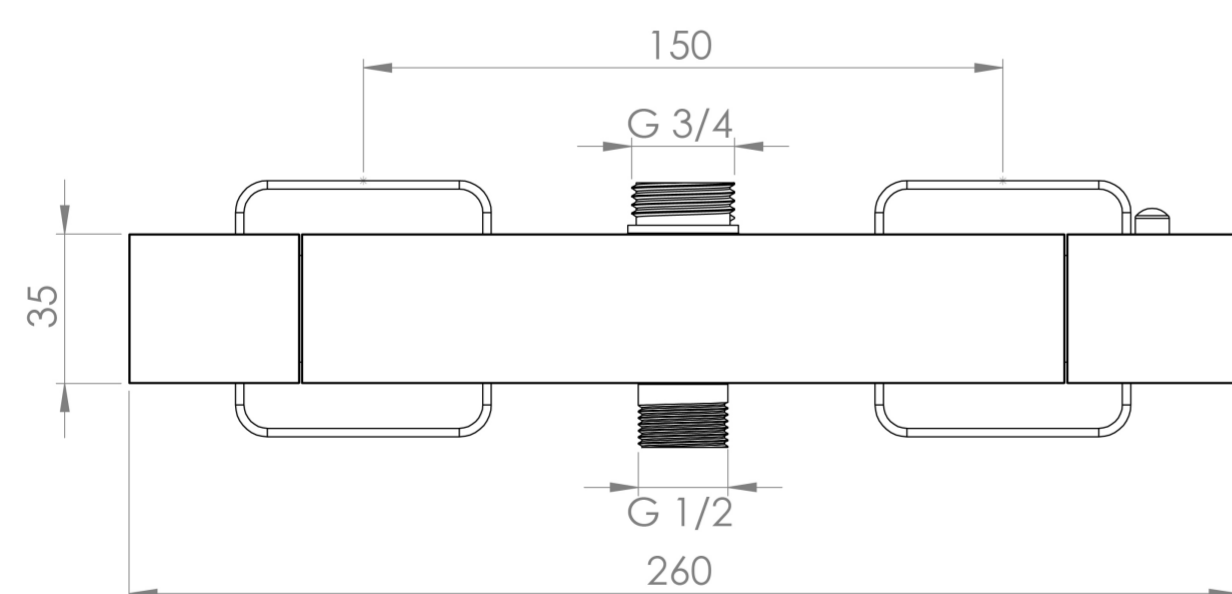

TECHNICAL DRAWING

FLOW RATE

- 0.2 Bar - Flowrate: 2.2 l/min
- 0.5 Bar - Flowrate: 5.5 l/min
- 1 Bar - Flowrate: 8.1 l/min
- 2 Bar - Flowrate: 11.2 l/min
- 3 Bar - Flowrate: 13.5 l/min
- 4 Bar - Flowrate: 15.2 l/min
- 5 Bar - Flowrate: 18.9 l/min

Saneux reserves the right to alter the specifications and product range without prior notice. Dimensions are given as a guide only. Dimensions should not be used for surrounding furniture, fixtures and fittings until the product is on site.