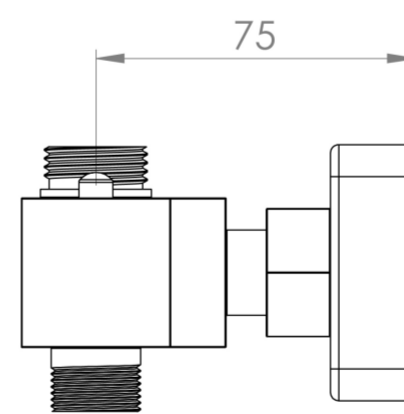

TECHNICAL DRAWING

FLOW RATE

- 0.2 Bar - Flowrate: 2.2 l/min
- 0.5 Bar - Flowrate: 5.5 l/min
- 1 Bar - Flowrate: 8.1 l/min
- 2 Bar - Flowrate: 11.2 l/min
- 3 Bar - Flowrate: 13.5 l/min
- 4 Bar - Flowrate: 15.2 l/min
- 5 Bar - Flowrate: 18.9 l/min

Saneux reserves the right to alter the specifications and product range without prior notice. Dimensions are given as a guide only. Dimensions should not be used for surrounding furniture, fixtures and fittings until the product is on site.