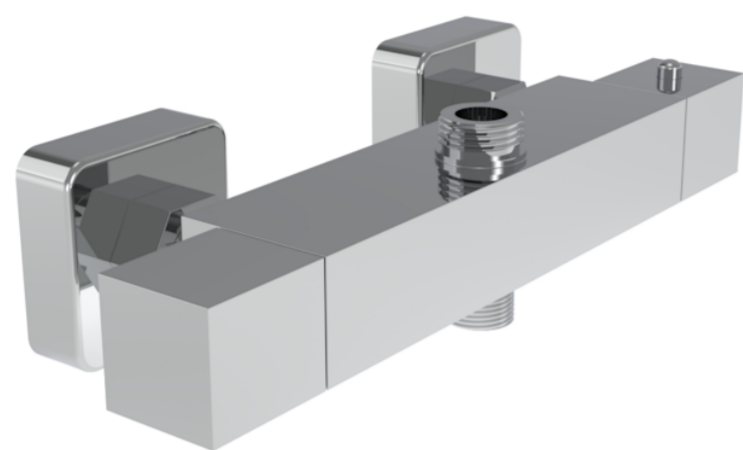

# TOOGA 2 WAY THERMOSTATIC BAR VALVE - CHROME

**Product Code:** TO2WV01

## PRODUCT INFORMATION

<b>Finish:</b>	Chrome
<b>Height:</b>	35mm
<b>Width:</b>	260mm
<b>Depth:</b>	75mm
<b>Outlets:</b>	2 Outlets
<b>Material:</b>	Brass
<b>Weight:</b>	1.64kg
<b>Approvals/Standards:</b>	WRAS
<b>Guarantee:</b>	5 years
<b>Outlets:</b>	2

## DESCRIPTION

The TOOGA brassware collection features products that will be the focal point of any bathroom with its sharp, sleek lines.

This TOOGA thermostatic 2 way bar valve in chrome will work perfectly if you're after a more traditional look to your bathroom.

This thermostatic bar valve has 2 outlets which allows it to control both a shower head and a shower handset. The left handle changes which component is on, and the right handle controls the water temperature.