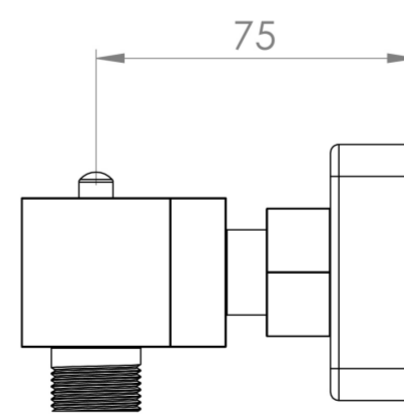

TOOGA 1 WAY THERMOSTATIC BAR VALVE - CHROME

Product Code: TO1WV01

PRODUCT INFORMATION

| | |
|-----------------------------|----------|
| Finish: | Chrome |
| Height: | 35mm |
| Width: | 260mm |
| Depth: | 75mm |
| Outlets: | 1 Outlet |
| Material: | Brass |
| Weight: | 1.55kg |
| Approvals/Standards: | WRAS |
| Guarantee: | 5 years |
| Outlets: | Yes |

DESCRIPTION

The TOOGA brassware collection features products that will be the focal point of any bathroom with its sharp, sleek lines.

This TOOGA thermostatic 1 way bar valve in chrome will work perfectly if you're after a more traditional look to your bathroom.

This thermostatic bar valve has 1 outlet which allows it to control a shower handset. The left handle turns the component on and off, and the right handle controls the water temperature.

Pair it with a shower hose, slide rail and a TOOGA slim or 3 function handset.

TECHNICAL DRAWING

FLOW RATE

- 0.2 Bar - Flowrate: 1.9 l/min
- 0.5 Bar - Flowrate: 4.6 l/min
- 1 Bar - Flowrate: 6.8 l/min
- 2 Bar - Flowrate: 9.7 l/min
- 3 Bar - Flowrate: 12 l/min
- 4 Bar - Flowrate: 15.8 l/min
- 5 Bar - Flowrate: 18 l/min