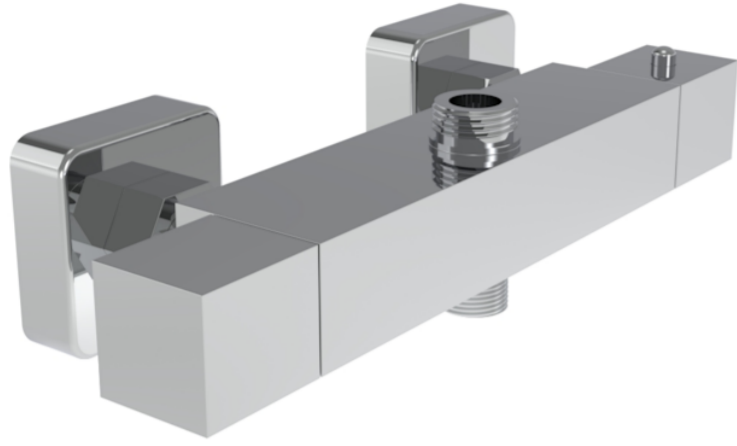

TOOGA 1 WAY THERMOSTATIC BAR VALVE - CHROME

Product Code: TO1WV01

PRODUCT INFORMATION

| | |
|-----------------------------|----------|
| Finish: | Chrome |
| Height: | 35mm |
| Width: | 260mm |
| Depth: | 75mm |
| Outlets: | 1 Outlet |
| Material: | Brass |
| Weight: | 1.55kg |
| Approvals/Standards: | WRAS |
| Guarantee: | 5 years |
| Outlets: | Yes |

DESCRIPTION

The TOOGA brassware collection features products that will be the focal point of any bathroom with its sharp, sleek lines.

This TOOGA thermostatic 1 way bar valve in chrome will work perfectly if you're after a more traditional look to your bathroom.

This thermostatic bar valve has 1 outlet which allows it to control a shower handset. The left handle turns the component on and off, and the right handle controls the water temperature.

Pair it with a shower hose, slide rail and a TOOGA slim or 3 function handset.