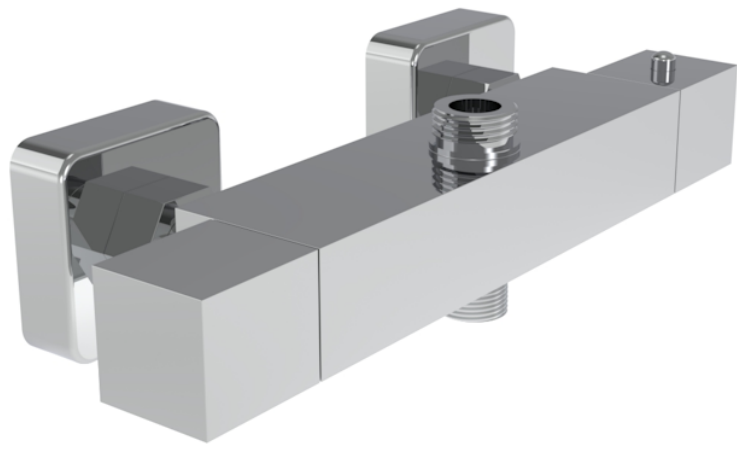

TOOGA 1 WAY THERMOSTATIC BAR VALVE - CHROME

Product Code: TO1WV01

PRODUCT INFORMATION

Finish:	Chrome
Height:	35mm
Width:	260mm
Depth:	75mm
Outlets:	1 Outlet
Material:	Brass
Weight:	1.55kg
Approvals/Standards:	WRAS
Guarantee:	5 years
Outlets:	Yes

DESCRIPTION

The TOOGA brassware collection features products that will be the focal point of any bathroom with its sharp, sleek lines.

This TOOGA thermostatic 1 way bar valve in chrome will work perfectly if you're after a more traditional look to your bathroom.

This thermostatic bar valve has 1 outlet which allows it to control a shower handset. The left handle turns the component on and off, and the right handle controls the water temperature.

Pair it with a shower hose, slide rail and a TOOGA slim or 3 function handset.