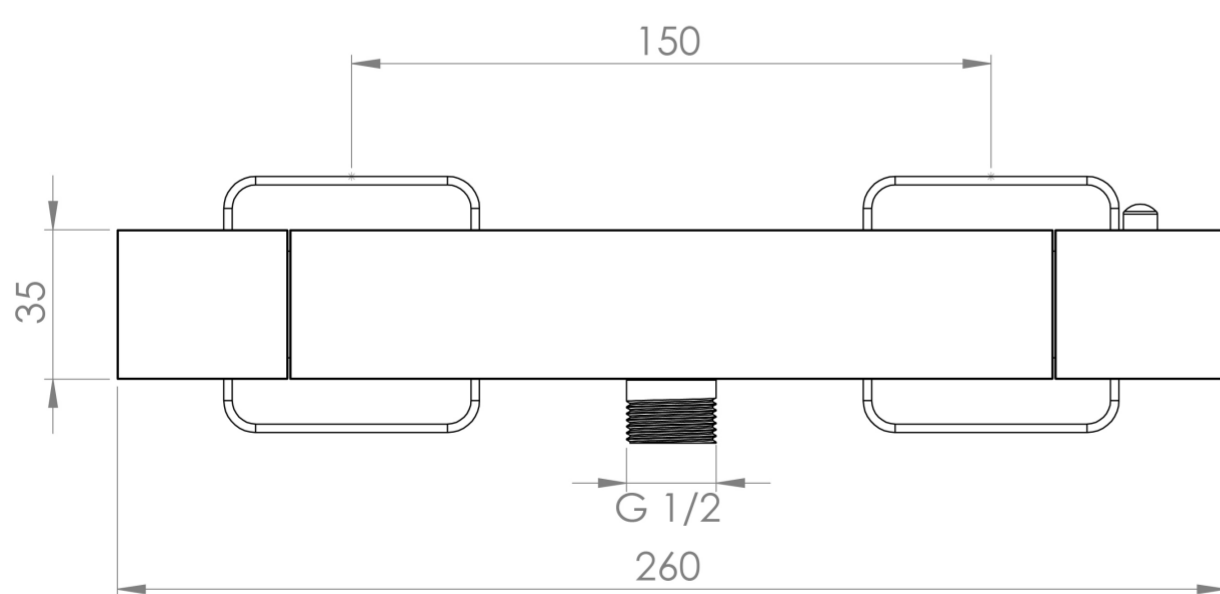

TOOGA 1 WAY THERMOSTATIC BAR VALVE - CHROME

Product Code: TO1WV01

PRODUCT INFORMATION

Finish:	Chrome
Height:	35mm
Width:	260mm
Depth:	75mm
Outlets:	1 Outlet
Material:	Brass
Weight:	1.55kg
Approvals/Standards:	WRAS
Guarantee:	5 years
Outlets:	Yes

DESCRIPTION

The TOOGA brassware collection features products that will be the focal point of any bathroom with its sharp, sleek lines.

This TOOGA thermostatic 1 way bar valve in chrome will work perfectly if you're after a more traditional look to your bathroom.

This thermostatic bar valve has 1 outlet which allows it to control a shower handset. The left handle turns the component on and off, and the right handle controls the water temperature.

Pair it with a shower hose, slide rail and a TOOGA slim or 3 function handset.

TECHNICAL DRAWING

FLOW RATE

- 0.2 Bar - Flowrate: 1.9 l/min
- 0.5 Bar - Flowrate: 4.6 l/min
- 1 Bar - Flowrate: 6.8 l/min
- 2 Bar - Flowrate: 9.7 l/min
- 3 Bar - Flowrate: 12 l/min
- 4 Bar - Flowrate: 15.8 l/min
- 5 Bar - Flowrate: 18 l/min