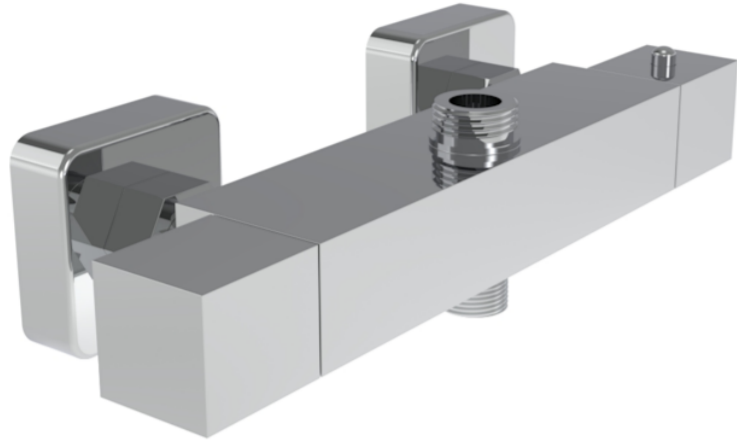

TOOGA 1 WAY THERMOSTATIC BAR VALVE - CHROME

Product Code: TO1WV01

PRODUCT INFORMATION

Finish:	Chrome
Height:	35mm
Width:	260mm
Depth:	75mm
Outlets:	1 Outlet
Material:	Brass
Weight:	1.55kg
Approvals/Standards:	WRAS
Guarantee:	5 years
Outlets:	Yes

DESCRIPTION

The TOOGA brassware collection features products that will be the focal point of any bathroom with its sharp, sleek lines.

This TOOGA thermostatic 1 way bar valve in chrome will work perfectly if you're after a more traditional look to your bathroom.

This thermostatic bar valve has 1 outlet which allows it to control a shower handset. The left handle turns the component on and off, and the right handle controls the water temperature.

Pair it with a shower hose, slide rail and a TOOGA slim or 3 function handset.