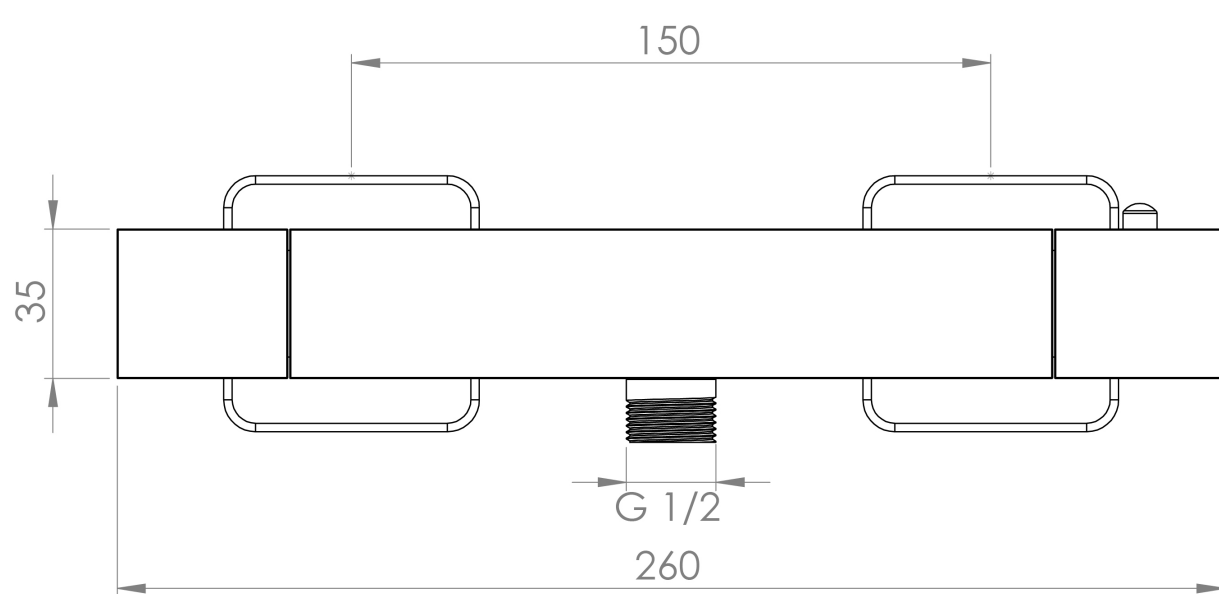

TOOGA 1 WAY THERMOSTATIC BAR VALVE - CHROME

Product Code: TO1WV01

PRODUCT INFORMATION

Finish:	Chrome
Height:	35mm
Width:	260mm
Depth:	75mm
Outlets:	1 Outlet
Material:	Brass
Weight:	1.55kg
Approvals/Standards:	WRAS
Guarantee:	5 years
Outlets:	Yes

DESCRIPTION

The TOOGA brassware collection features products that will be the focal point of any bathroom with its sharp, sleek lines.

This TOOGA thermostatic 1 way bar valve in chrome will work perfectly if you're after a more traditional look to your bathroom.

This thermostatic bar valve has 1 outlet which allows it to control a shower handset. The left handle turns the component on and off, and the right handle controls the water temperature.

Pair it with a shower hose, slide rail and a TOOGA slim or 3 function handset.

TECHNICAL DRAWING

FLOW RATE

- 0.2 Bar - Flowrate: 1.9 l/min
- 0.5 Bar - Flowrate: 4.6 l/min
- 1 Bar - Flowrate: 6.8 l/min
- 2 Bar - Flowrate: 9.7 l/min
- 3 Bar - Flowrate: 12 l/min
- 4 Bar - Flowrate: 15.8 l/min
- 5 Bar - Flowrate: 18 l/min