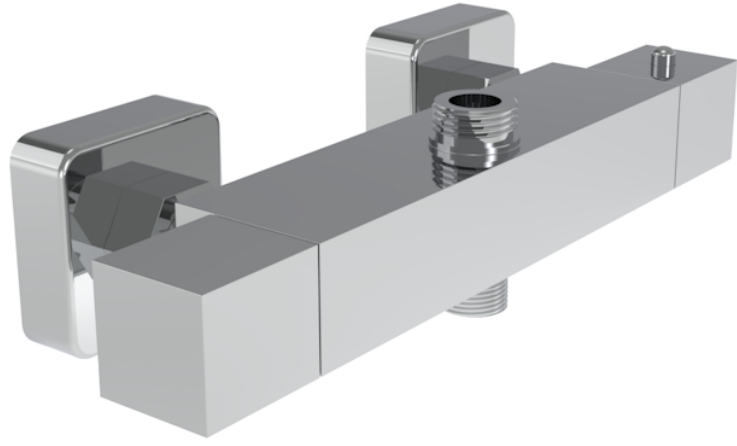

TOOGA 1 WAY THERMOSTATIC BAR VALVE - CHROME

Product Code: TO1WV01

PRODUCT INFORMATION

Finish:	Chrome
Height:	35mm
Width:	260mm
Depth:	75mm
Outlets:	1 Outlet
Material:	Brass
Weight:	1.55kg
Approvals/Standards:	WRAS
Guarantee:	5 years
Outlets:	Yes

DESCRIPTION

The TOOGA brassware collection features products that will be the focal point of any bathroom with its sharp, sleek lines.

This TOOGA thermostatic 1 way bar valve in chrome will work perfectly if you're after a more traditional look to your bathroom.

This thermostatic bar valve has 1 outlet which allows it to control a shower handset. The left handle turns the component on and off, and the right handle controls the water temperature.

Pair it with a shower hose, slide rail and a TOOGA slim or 3 function handset.