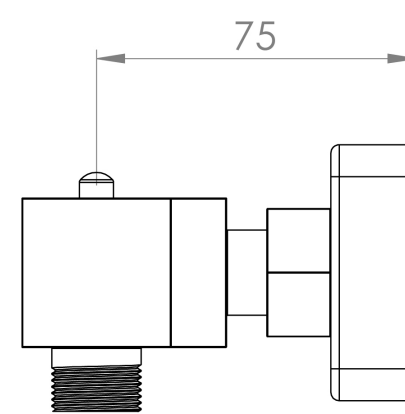

TOOGA 1 WAY THERMOSTATIC BAR VALVE - CHROME

Product Code: TO1WV01

PRODUCT INFORMATION

Finish:	Chrome
Height:	35mm
Width:	260mm
Depth:	75mm
Outlets:	1 Outlet
Material:	Brass
Weight:	1.55kg
Approvals/Standards:	WRAS
Guarantee:	5 years
Outlets:	Yes

DESCRIPTION

The TOOGA brassware collection features products that will be the focal point of any bathroom with its sharp, sleek lines.

This TOOGA thermostatic 1 way bar valve in chrome will work perfectly if you're after a more traditional look to your bathroom.

This thermostatic bar valve has 1 outlet which allows it to control a shower handset. The left handle turns the component on and off, and the right handle controls the water temperature.

Pair it with a shower hose, slide rail and a TOOGA slim or 3 function handset.

TECHNICAL DRAWING

FLOW RATE

- 0.2 Bar - Flowrate: 1.9 l/min
- 0.5 Bar - Flowrate: 4.6 l/min
- 1 Bar - Flowrate: 6.8 l/min
- 2 Bar - Flowrate: 9.7 l/min
- 3 Bar - Flowrate: 12 l/min
- 4 Bar - Flowrate: 15.8 l/min
- 5 Bar - Flowrate: 18 l/min