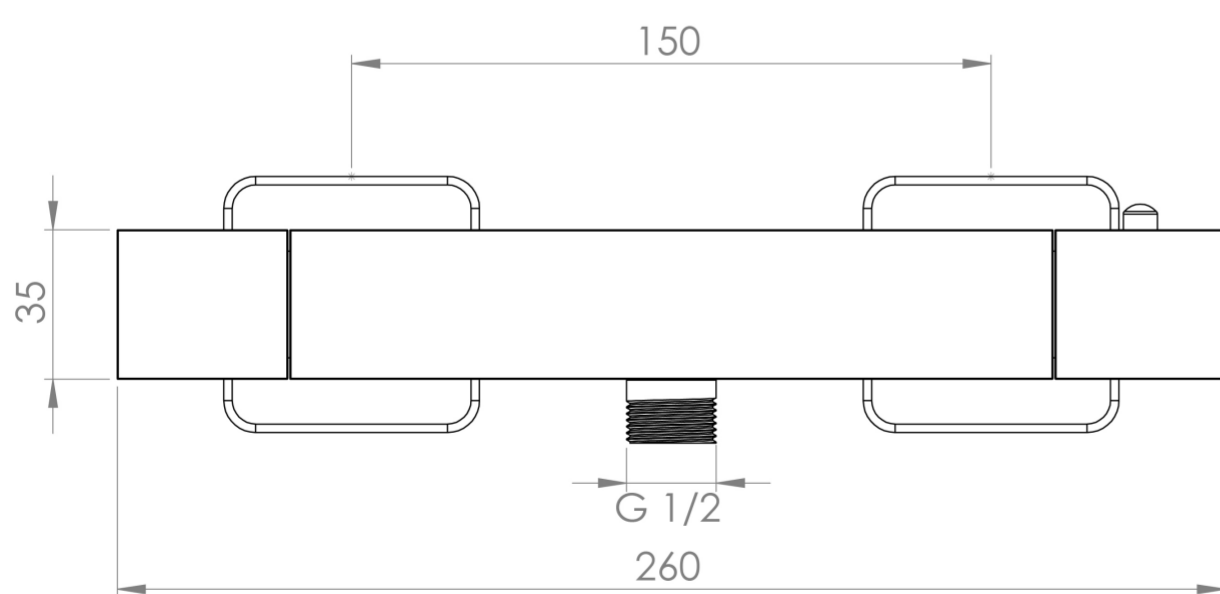

TOOGA 1 WAY THERMOSTATIC BAR VALVE - CHROME

Product Code: TO1WV01

PRODUCT INFORMATION

| | |
|-----------------------------|----------|
| Finish: | Chrome |
| Height: | 35mm |
| Width: | 260mm |
| Depth: | 75mm |
| Outlets: | 1 Outlet |
| Material: | Brass |
| Weight: | 1.55kg |
| Approvals/Standards: | WRAS |
| Guarantee: | 5 years |
| Outlets: | Yes |

DESCRIPTION

The TOOGA brassware collection features products that will be the focal point of any bathroom with its sharp, sleek lines.

This TOOGA thermostatic 1 way bar valve in chrome will work perfectly if you're after a more traditional look to your bathroom.

This thermostatic bar valve has 1 outlet which allows it to control a shower handset. The left handle turns the component on and off, and the right handle controls the water temperature.

Pair it with a shower hose, slide rail and a TOOGA slim or 3 function handset.

TECHNICAL DRAWING

FLOW RATE

- 0.2 Bar - Flowrate: 1.9 l/min
- 0.5 Bar - Flowrate: 4.6 l/min
- 1 Bar - Flowrate: 6.8 l/min
- 2 Bar - Flowrate: 9.7 l/min
- 3 Bar - Flowrate: 12 l/min
- 4 Bar - Flowrate: 15.8 l/min
- 5 Bar - Flowrate: 18 l/min