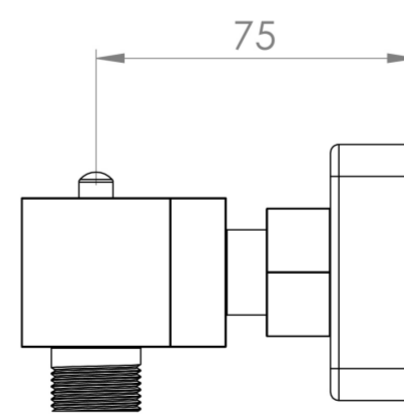

TOOGA 1 WAY THERMOSTATIC BAR VALVE - CHROME

Product Code: TO1WV01

PRODUCT INFORMATION

Finish:	Chrome
Height:	35mm
Width:	260mm
Depth:	75mm
Outlets:	1 Outlet
Material:	Brass
Weight:	1.55kg
Approvals/Standards:	WRAS
Guarantee:	5 years
Outlets:	Yes

DESCRIPTION

The TOOGA brassware collection features products that will be the focal point of any bathroom with its sharp, sleek lines.

This TOOGA thermostatic 1 way bar valve in chrome will work perfectly if you're after a more traditional look to your bathroom.

This thermostatic bar valve has 1 outlet which allows it to control a shower handset. The left handle turns the component on and off, and the right handle controls the water temperature.

Pair it with a shower hose, slide rail and a TOOGA slim or 3 function handset.

TECHNICAL DRAWING

FLOW RATE

- 0.2 Bar - Flowrate: 1.9 l/min
- 0.5 Bar - Flowrate: 4.6 l/min
- 1 Bar - Flowrate: 6.8 l/min
- 2 Bar - Flowrate: 9.7 l/min
- 3 Bar - Flowrate: 12 l/min
- 4 Bar - Flowrate: 15.8 l/min
- 5 Bar - Flowrate: 18 l/min