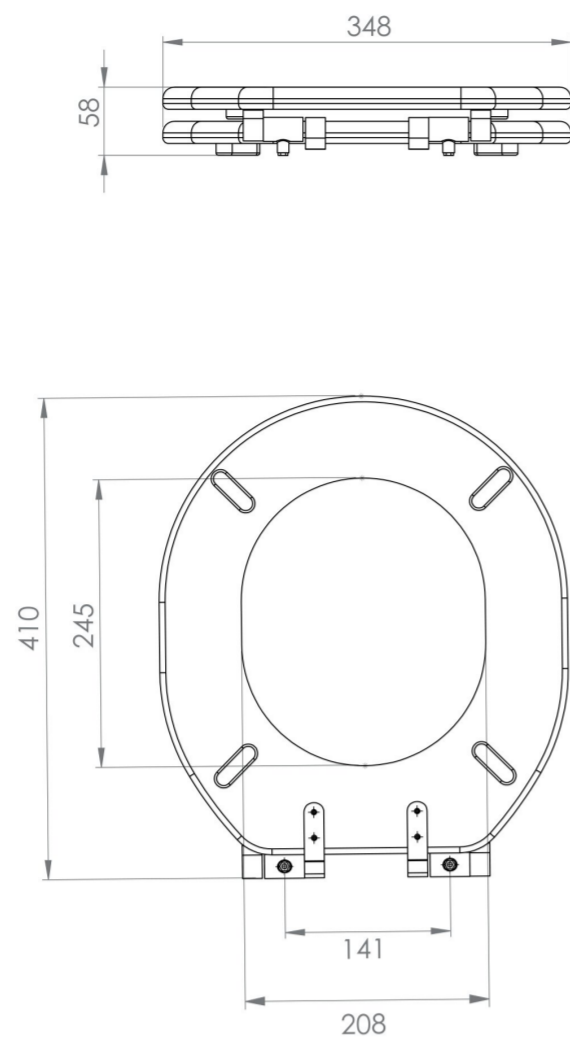

TECHNICAL DRAWING

Saneux reserves the right to alter the specifications and product range without prior notice. Dimensions are given as a guide only. Dimensions should not be used for surrounding furniture, fixtures and fittings until the product is on site.

<https://saneux.com/products/sofia-wood-standard-soft-close-seat-cover-for-socc01-dove-grey>