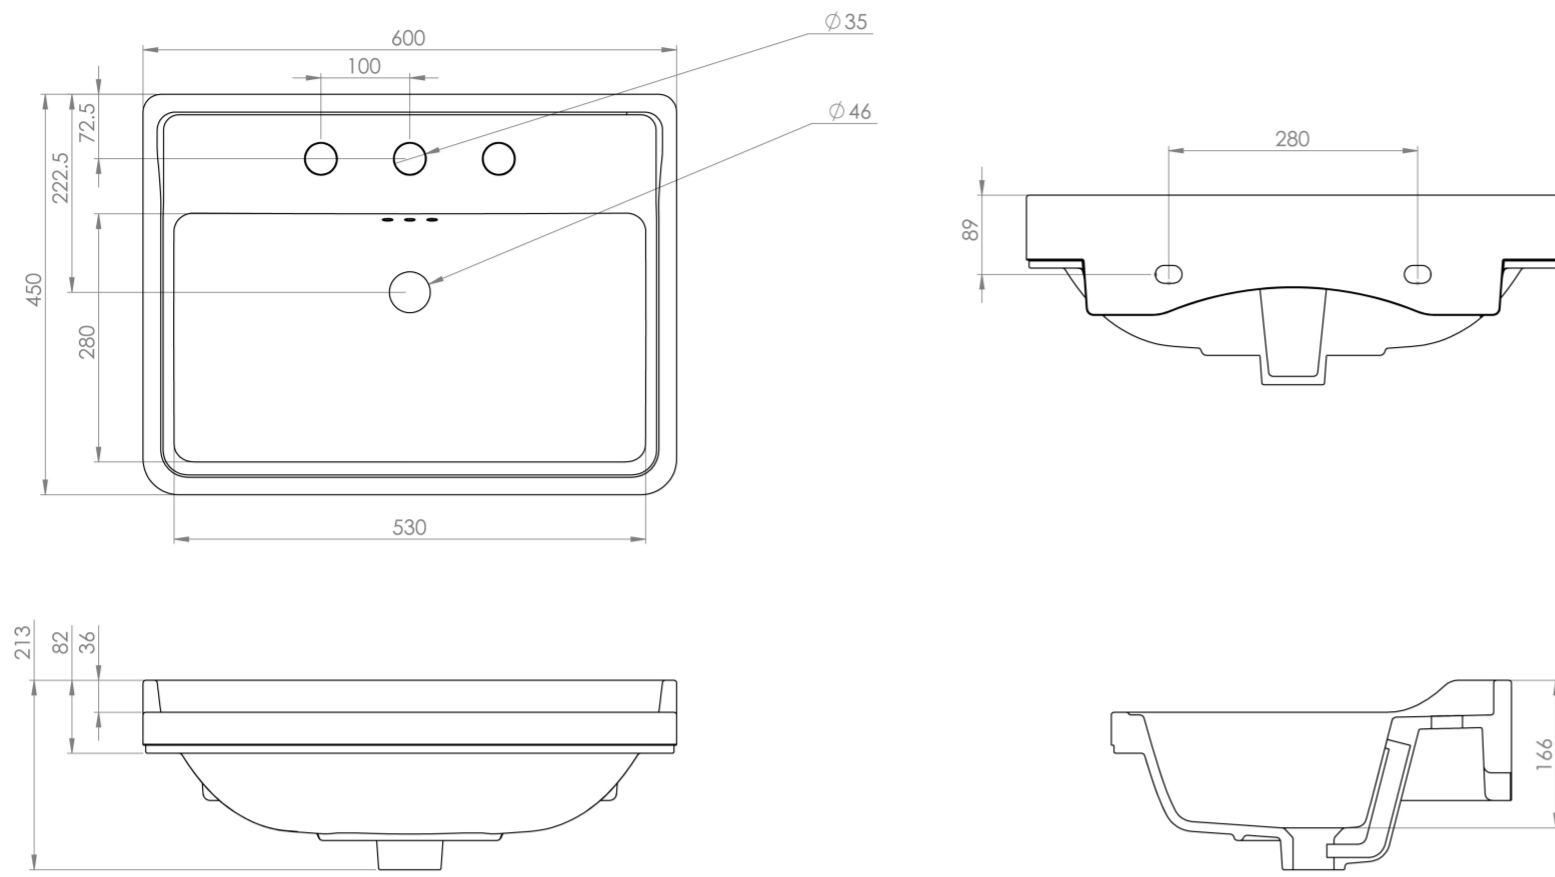

### PRODUCT INFORMATION

<b>Finish:</b>	Gloss White
<b>Height:</b>	213mm
<b>Width:</b>	600mm
<b>Depth:</b>	450mm
<b>Material</b>	Ceramic
<b>Weight</b>	14.22kg
<b>Overflow(s)</b>	Yes
<b>Overflow Position</b>	Centre
<b>Overflow Diameter</b>	3 x
<b>Tap Holes</b>	3 Tap Holes
<b>Tap Hole Position</b>	Centre
<b>Recommended Waste Required</b>	Slotted waste
<b>Furniture Required For Installation?</b>	Optional
<b>Guarantee</b>	Lifetime
<b>Extra Tap Hole Options</b>	N/A

This SOFIA 60x45cm 3 tap hole washbasin has several traditional design elements with the small overflow holes and delicate raised lip at the back, but also has modern aspects with its deep bowl and smooth ceramic finish.