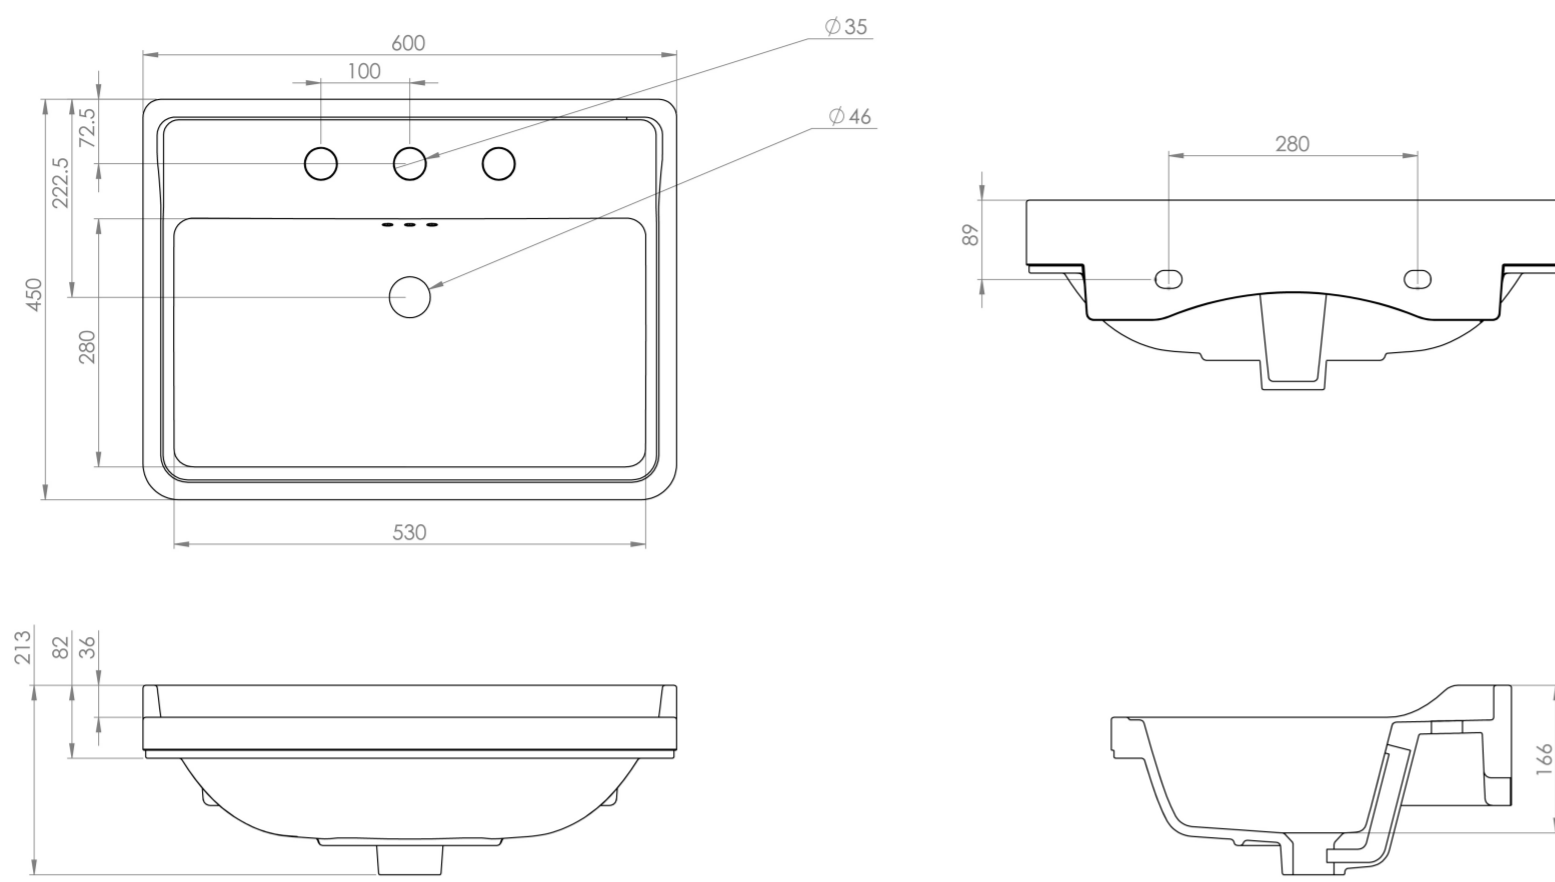

SOFIA 60X45CM WASHBASIN 3TH

Product Code: SOB60.3TH

PRODUCT INFORMATION

Finish:	Gloss White
Height:	213mm
Width:	600mm
Depth:	450mm
Material	Ceramic
Weight	14.22kg
Overflow(s)	Yes
Overflow Position	Centre
Overflow Diameter	3 x
Tap Holes	3 Tap Holes
Tap Hole Position	Centre
Recommended Waste Required	Slotted waste
Furniture Required For Installation?	Optional
Guarantee	Lifetime
Extra Tap Hole Options	N/A

This SOFIA 60x45cm 3 tap hole washbasin has several traditional design elements with the small overflow holes and delicate raised lip at the back, but also has modern aspects with its deep bowl and smooth ceramic finish.

It can be paired with our SOFIA 60cm floor standing units, console units, chrome washstand, and full pedestal.

*With an overflow

TECHNICAL DRAWING

Saneux reserves the right to alter the specifications and product range without prior notice. Dimensions are given as a guide only. Dimensions should not be used for surrounding furniture, fixtures and fittings until the product is on site.

<https://saneux.com/products/sofia-60x45cm-washbasin-3th>