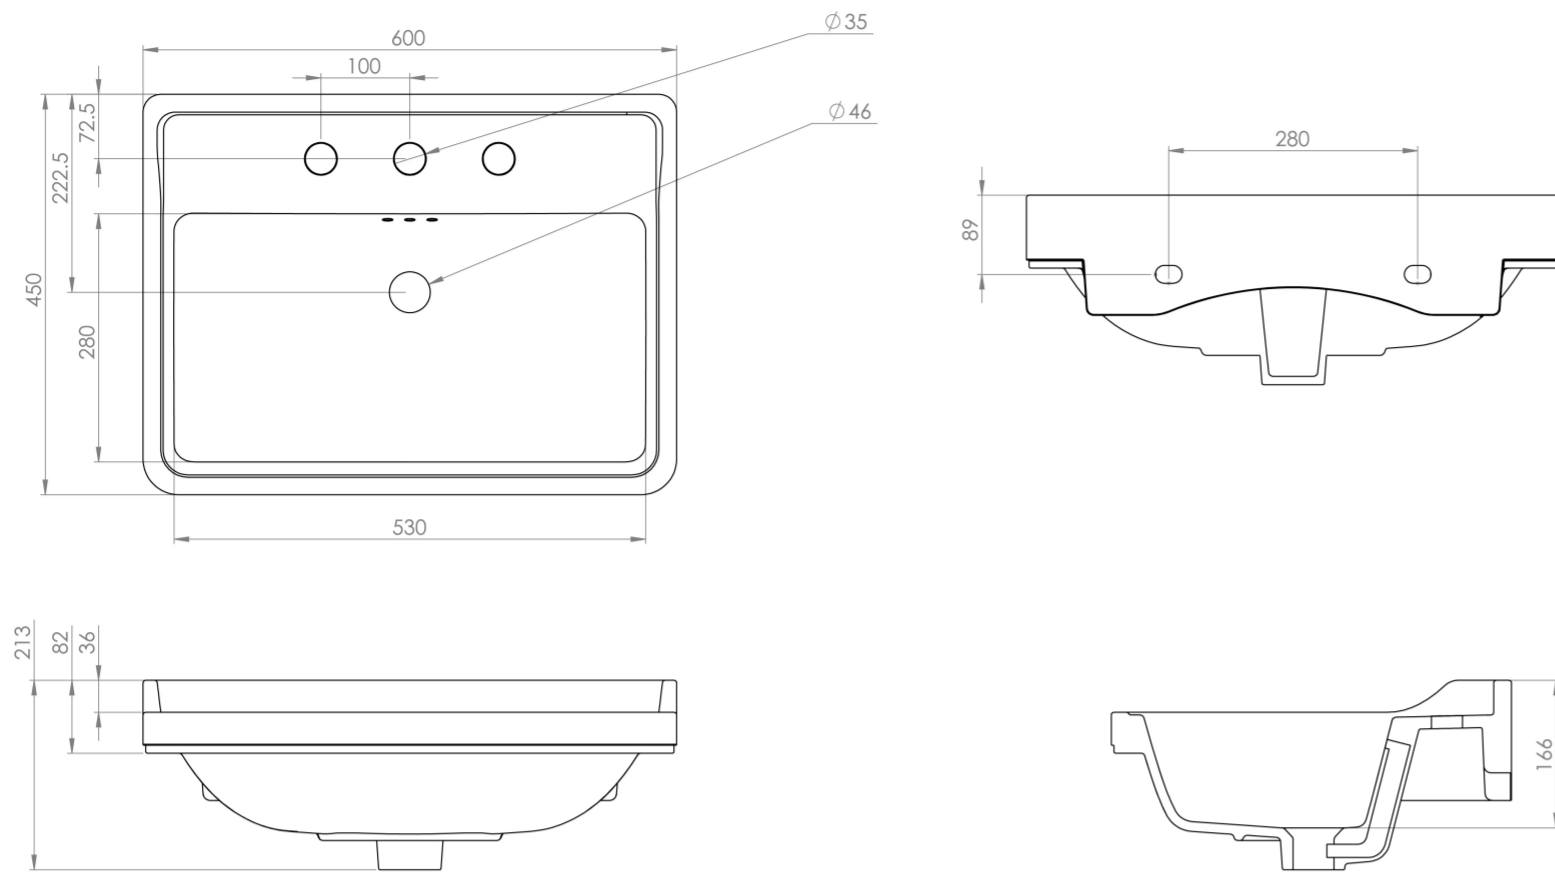

SOFIA 60X45CM WASHBASIN 3TH

Product Code: SOB60.3TH

PRODUCT INFORMATION

Finish:	Gloss White
Height:	213mm
Width:	600mm
Depth:	450mm
Material	Ceramic
Weight	14.22kg
Overflow(s)	Yes
Overflow Position	Centre
Overflow Diameter	3 x
Tap Holes	3 Tap Holes
Tap Hole Position	Centre
Recommended Waste Required	Slotted waste
Furniture Required For Installation?	Optional
Guarantee	Lifetime
Extra Tap Hole Options	N/A

This SOFIA 60x45cm 3 tap hole washbasin has several traditional design elements with the small overflow holes and delicate raised lip at the back, but also has modern aspects with its deep bowl and smooth ceramic finish.

It can be paired with our SOFIA 60cm floor standing units, console units, chrome washstand, and full pedestal.

*With an overflow

TECHNICAL DRAWING

Saneux reserves the right to alter the specifications and product range without prior notice. Dimensions are given as a guide only. Dimensions should not be used for surrounding furniture, fixtures and fittings until the product is on site.

<https://saneux.com/products/sofia-60x45cm-washbasin-3th>