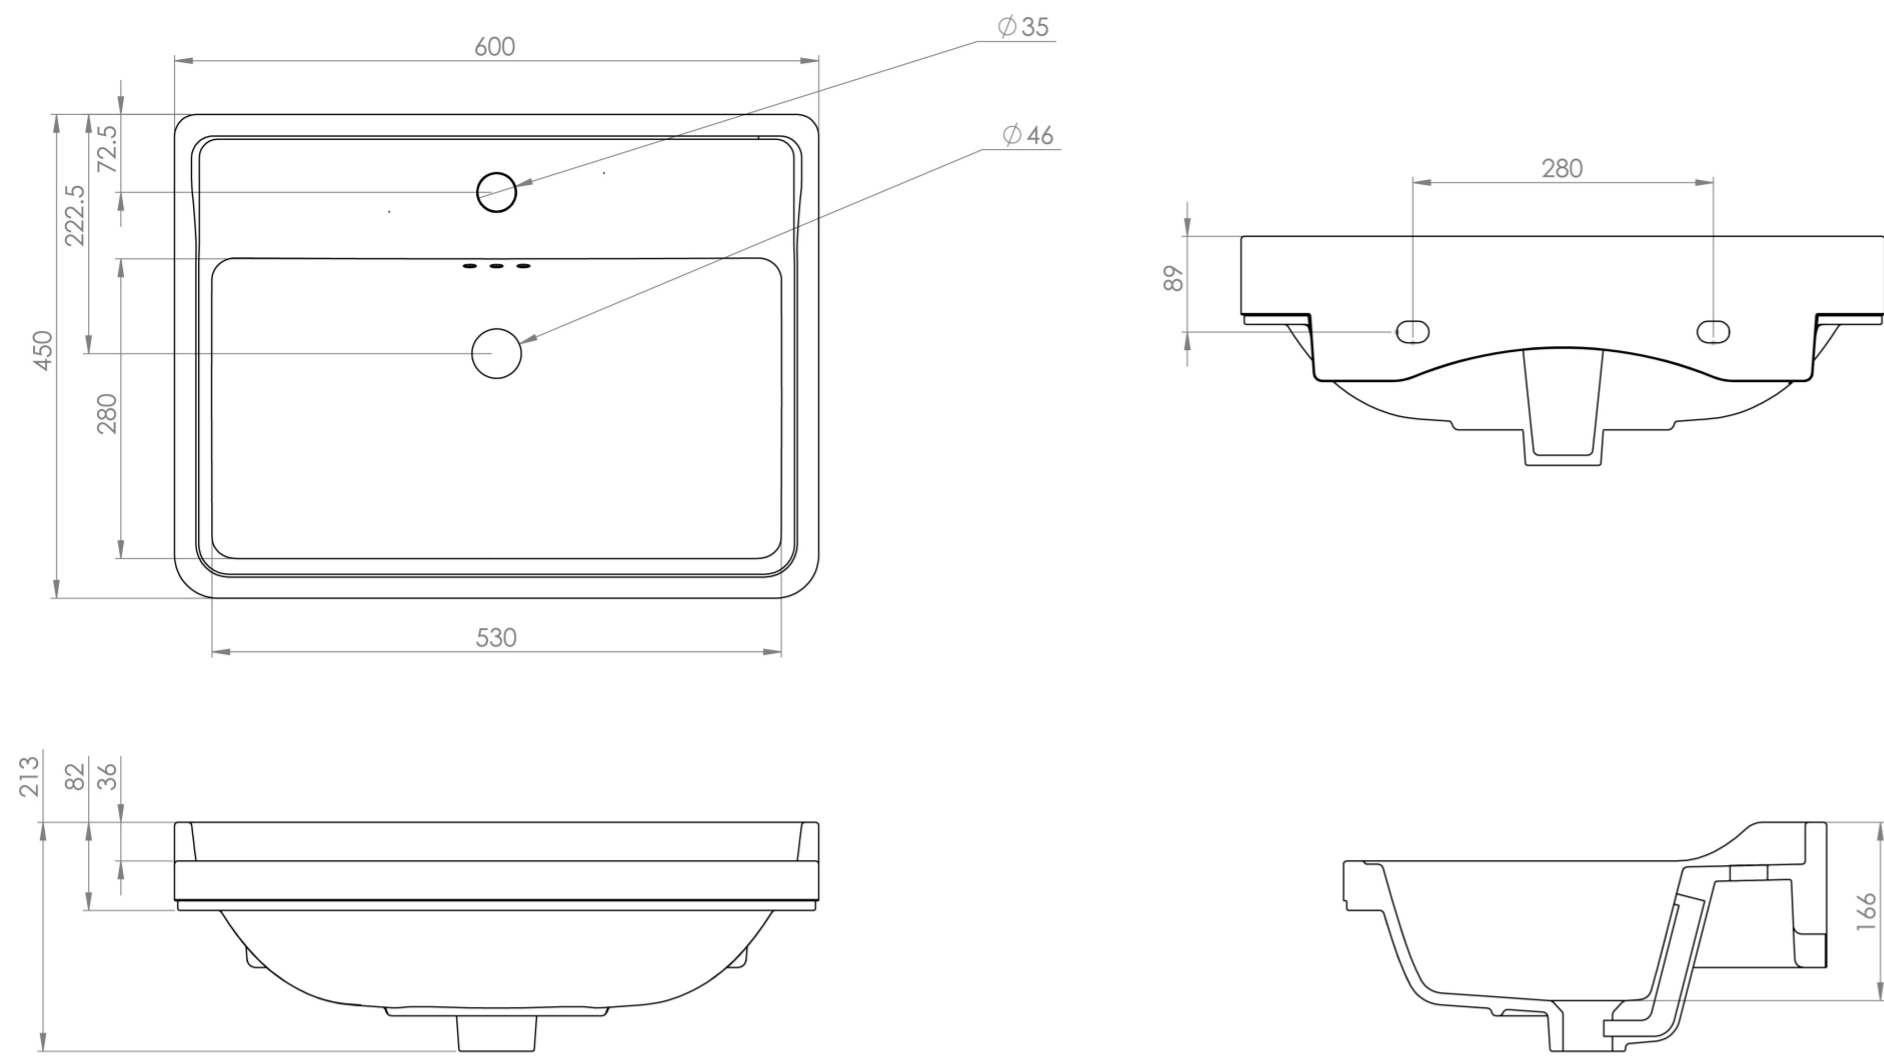

SOFIA 60X45CM WASHBASIN 1TH

Product Code: SOB60

PRODUCT INFORMATION

Finish:	Gloss White
Height:	213mm
Width:	600mm
Depth:	450mm
Material	Ceramic
Weight	14.22kg
Overflow(s)	Yes
Overflow Position	Centre
Overflow Diameter	3 x
Tap Holes	1 Tap Hole
Tap Hole Position	Centre
Extra Tap Hole Options	2 tap holes
Recommended Waste Required	Slotted waste
Furniture Required For Installation?	Optional
Guarantee	Lifetime

This SOFIA 60x45cm 1 tap hole washbasin has several traditional design elements with the small overflow holes and delicate raised lip at the back, but also has modern aspects with its deep bowl and smooth ceramic finish.

It can be paired with our SOFIA 60cm floor standing units, console units, chrome washstand, and full pedestal.

*With an overflow

TECHNICAL DRAWING

Saneux reserves the right to alter the specifications and product range without prior notice. Dimensions are given as a guide only. Dimensions should not be used for surrounding furniture, fixtures and fittings until the product is on site.

<https://saneux.com/products/sofia-60x45cm-washbasin-1th>