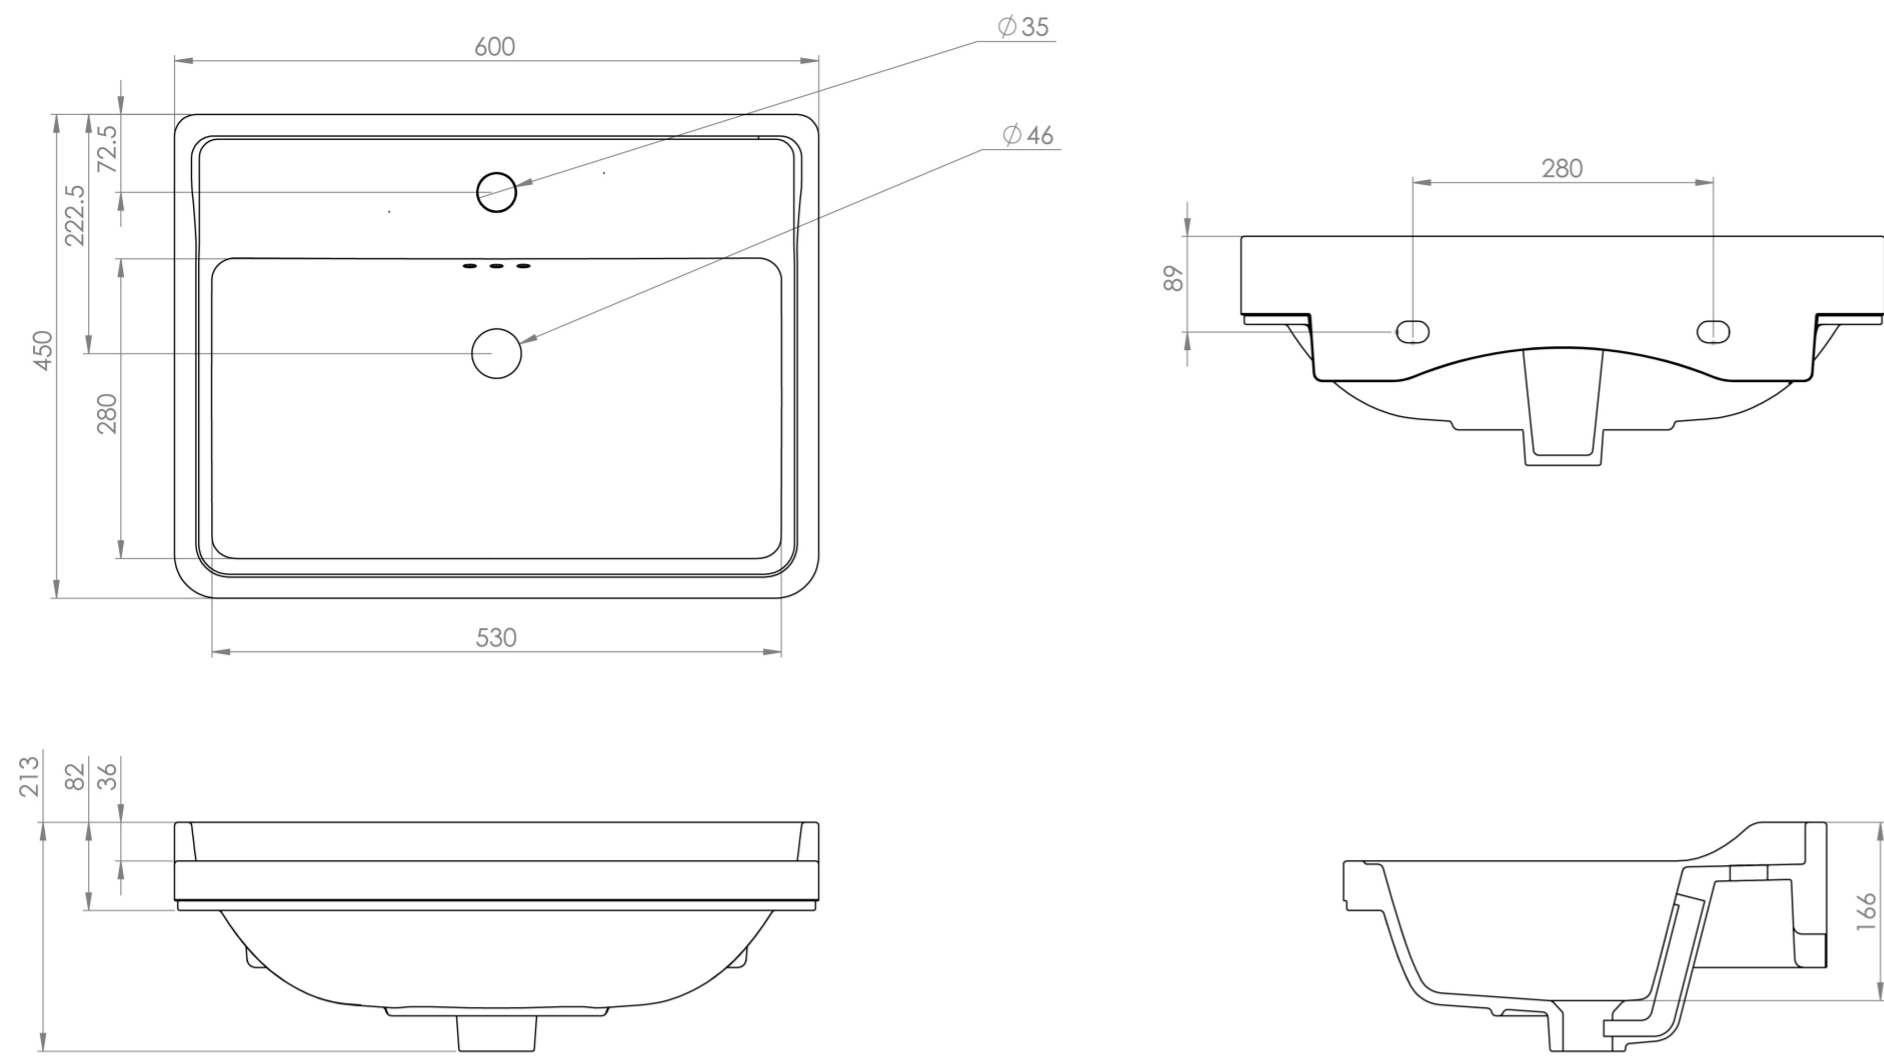

### PRODUCT INFORMATION

<b>Finish:</b>	Gloss White
<b>Height:</b>	213mm
<b>Width:</b>	600mm
<b>Depth:</b>	450mm
<b>Material</b>	Ceramic
<b>Weight</b>	14.22kg
<b>Overflow(s)</b>	Yes
<b>Overflow Position</b>	Centre
<b>Overflow Diameter</b>	3 x
<b>Tap Holes</b>	1 Tap Hole
<b>Tap Hole Position</b>	Centre
<b>Extra Tap Hole Options</b>	2 tap holes
<b>Recommended Waste Required</b>	Slotted waste
<b>Furniture Required For Installation?</b>	Optional
<b>Guarantee</b>	Lifetime

This SOFIA 60x45cm 1 tap hole washbasin has several traditional design elements with the small overflow holes and delicate raised lip at the back, but also has modern aspects with its deep bowl and smooth ceramic finish.