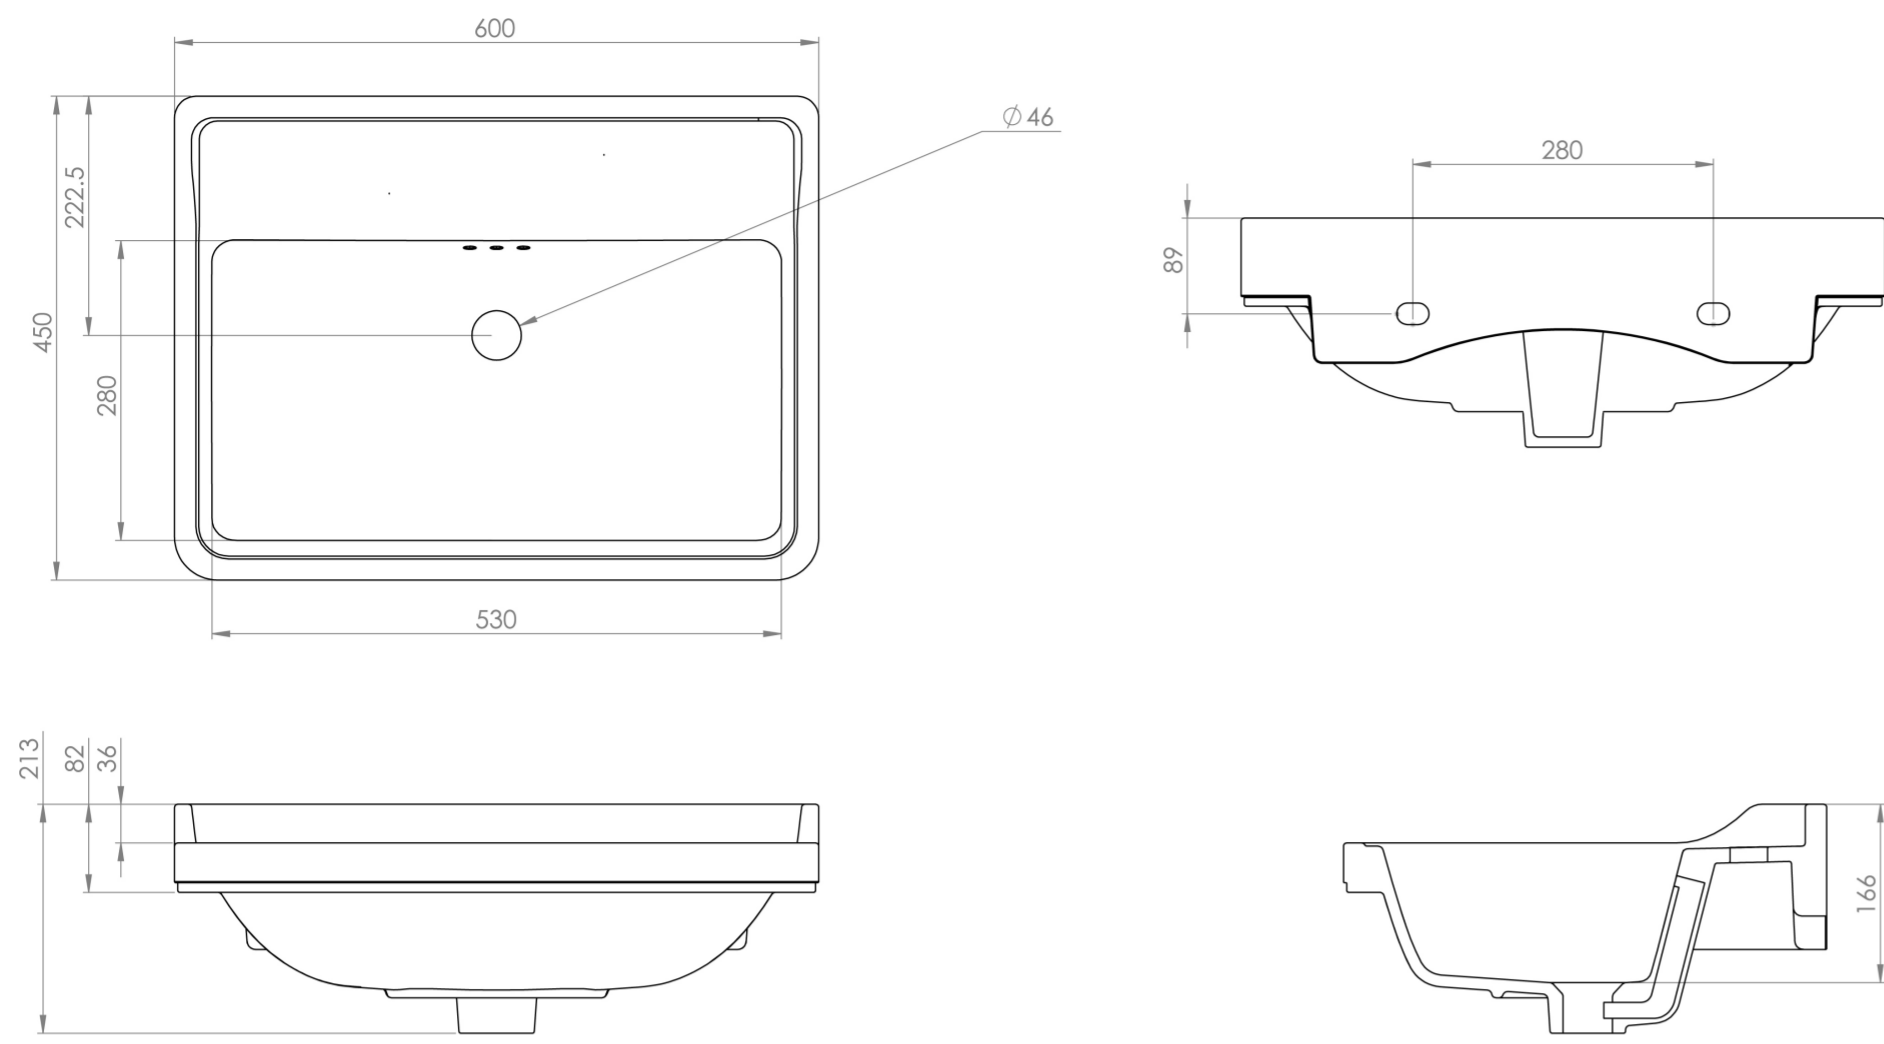

## PRODUCT INFORMATION

<b>Finish:</b>	Gloss White
<b>Height:</b>	213mm
<b>Width:</b>	600mm
<b>Depth:</b>	450mm
<b>Material</b>	Ceramic
<b>Weight</b>	14.22kg
<b>Overflow(s)</b>	Yes
<b>Overflow Position</b>	Centre
<b>Overflow Diameter</b>	3 x
<b>Tap Holes</b>	0 Tap Hole
<b>Extra Tap Hole Options</b>	3 tap holes
<b>Recommended Waste Required</b>	Slotted waste
<b>Furniture Required For Installation?</b>	Optional
<b>Guarantee</b>	Lifetime

This SOFIA 60x45cm no tap hole washbasin has several traditional design elements with the small overflow holes and delicate raised lip at the back, but also has modern aspects with its deep bowl and smooth ceramic finish.