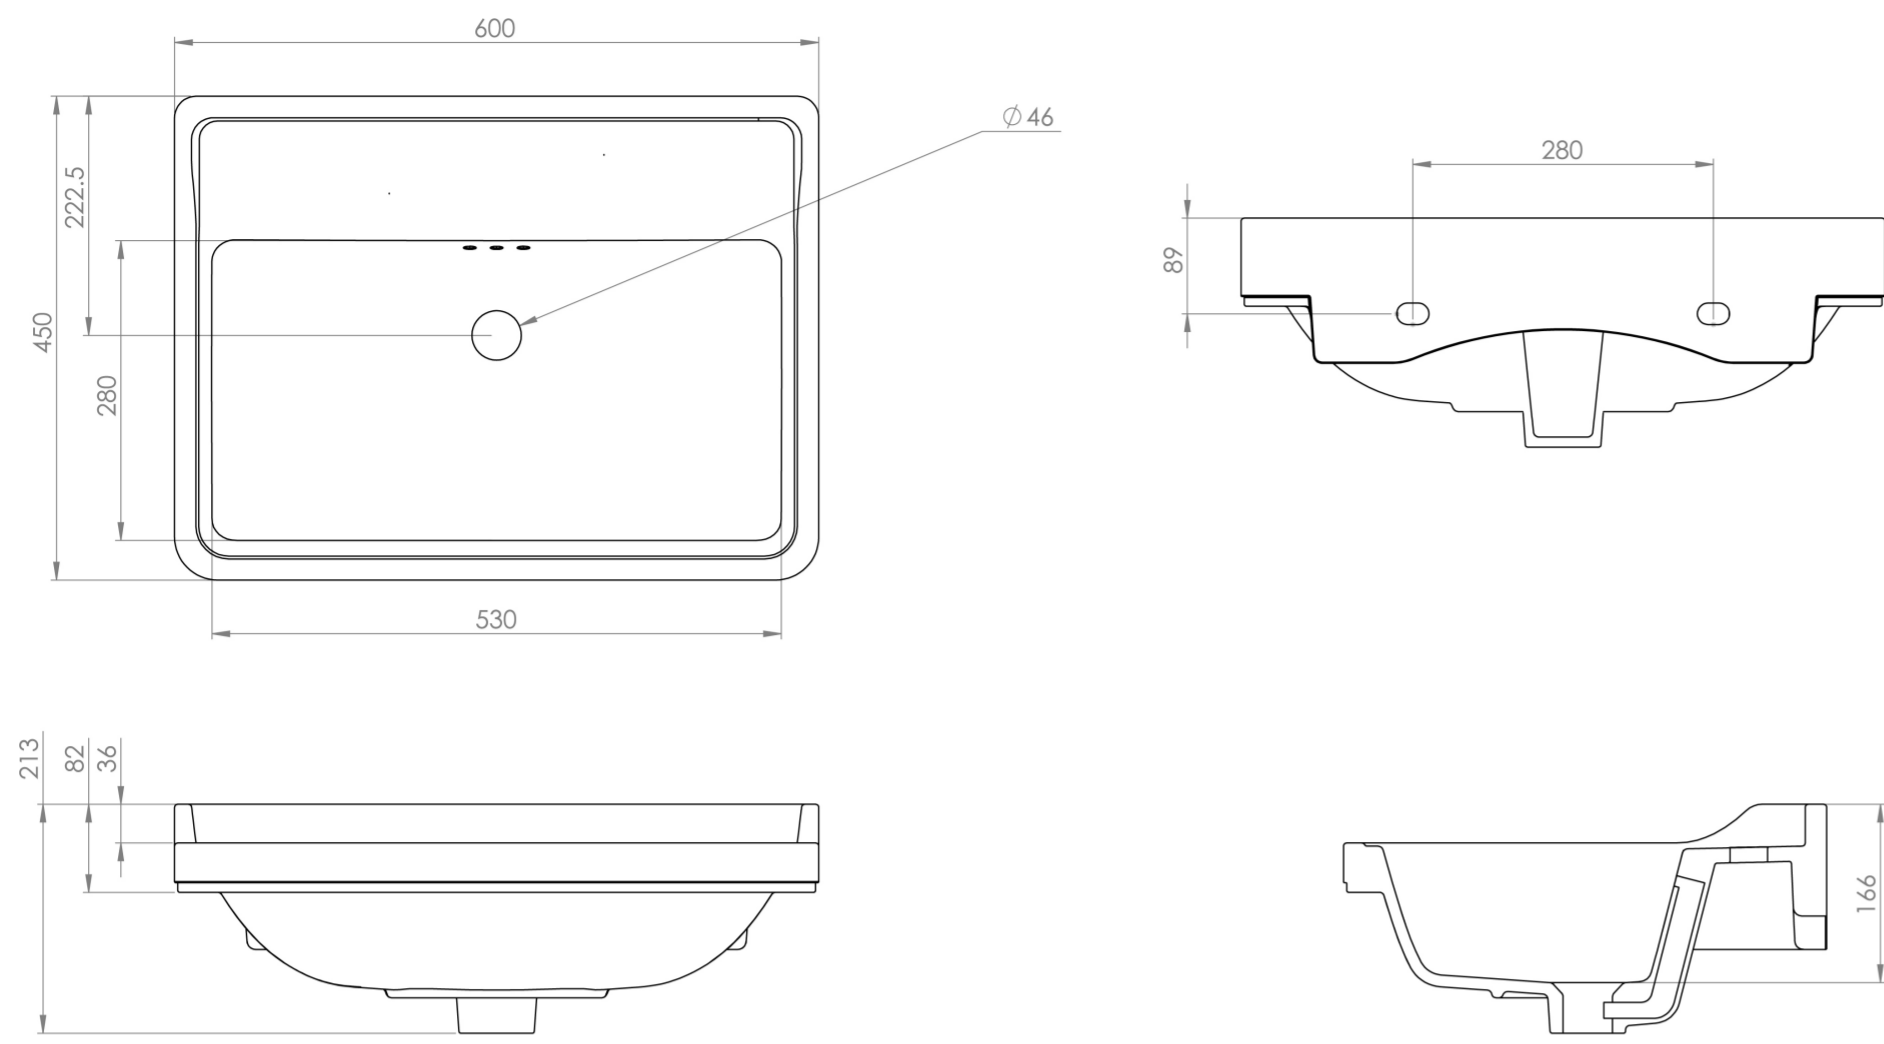

SOFIA 60X45CM WASHBASIN OTH

Product Code: SOB60.0TH

PRODUCT INFORMATION

Finish:	Gloss White
Height:	213mm
Width:	600mm
Depth:	450mm
Material	Ceramic
Weight	14.22kg
Overflow(s)	Yes
Overflow Position	Centre
Overflow Diameter	3 x
Tap Holes	0 Tap Hole
Extra Tap Hole Options	3 tap holes
Recommended Waste Required	Slotted waste
Furniture Required For Installation?	Optional
Guarantee	Lifetime

This SOFIA 60x45cm no tap hole washbasin has several traditional design elements with the small overflow holes and delicate raised lip at the back, but also has modern aspects with its deep bowl and smooth ceramic finish.

It can be paired with our SOFIA 60cm floor standing units, console units, chrome washstand, and full pedestal.

*With an overflow

TECHNICAL DRAWING

Saneux reserves the right to alter the specifications and product range without prior notice. Dimensions are given as a guide only. Dimensions should not be used for surrounding furniture, fixtures and fittings until the product is on site.

<https://saneux.com/products/sofia-60x45cm-washbasin-0th>