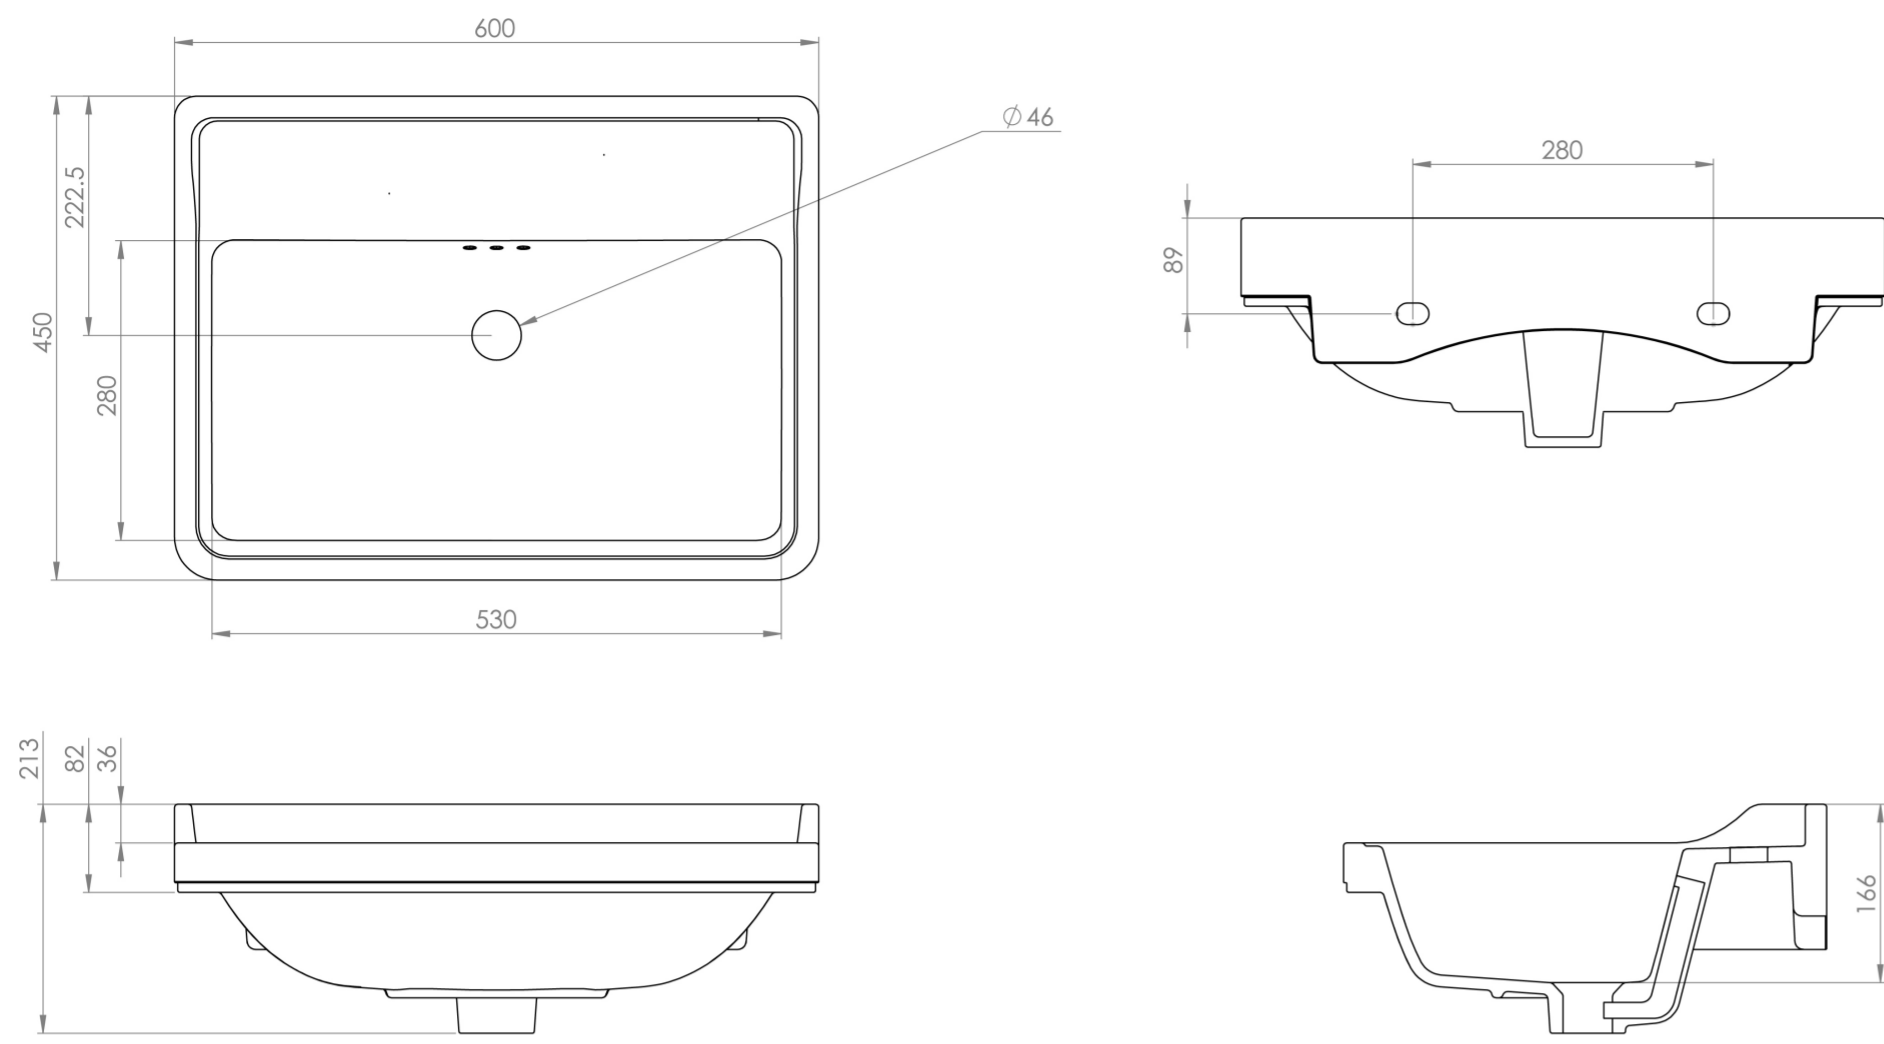

### PRODUCT INFORMATION

<b>Finish:</b>	Gloss White
<b>Height:</b>	213mm
<b>Width:</b>	600mm
<b>Depth:</b>	450mm
<b>Material</b>	Ceramic
<b>Weight</b>	14.22kg
<b>Overflow(s)</b>	Yes
<b>Overflow Position</b>	Centre
<b>Overflow Diameter</b>	3 x
<b>Tap Holes</b>	0 Tap Hole
<b>Extra Tap Hole Options</b>	3 tap holes
<b>Recommended Waste Required</b>	Slotted waste
<b>Furniture Required For Installation?</b>	Optional
<b>Guarantee</b>	Lifetime

This SOFIA 60x45cm no tap hole washbasin has several traditional design elements with the small overflow holes and delicate raised lip at the back, but also has modern aspects with its deep bowl and smooth ceramic finish.