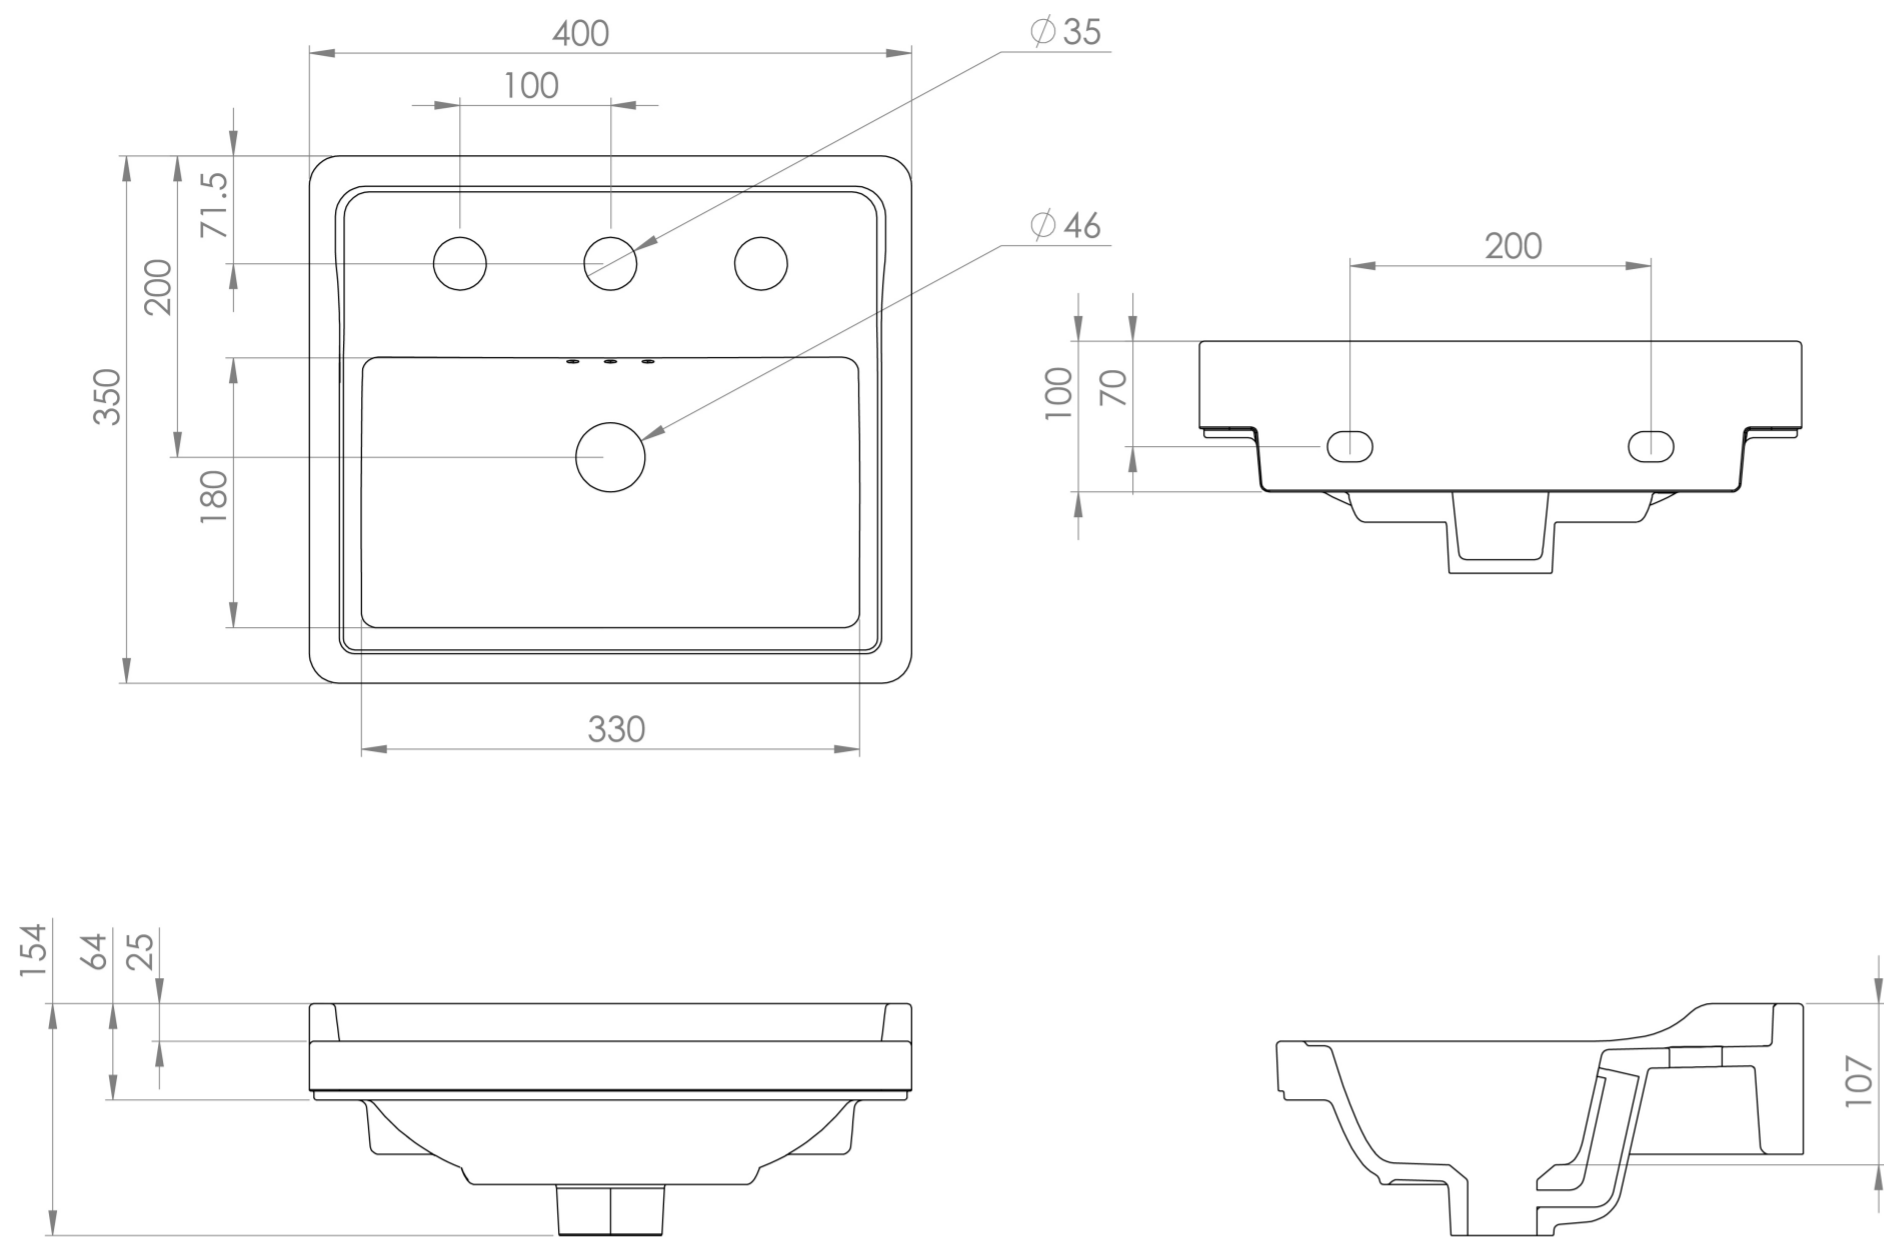

SOFIA 40X35CM WASHBASIN 3TH

Product Code: SOB40.3TH

PRODUCT INFORMATION

Finish:	Gloss White
Height:	154mm
Width:	400mm
Depth:	350mm
Material	Ceramic
Weight	7.5kg
Overflow(s)	Yes
Overflow Position	Centre
Overflow Diameter	3 x
Tap Holes	3 Tap Holes
Tap Hole Position	Centre
Recommended Waste Required	Slotted waste
Furniture Required For Installation?	Optional
Guarantee	Lifetime
Extra Tap Hole Options	N/A

This SOFIA 40x35cm 3 tap hole washbasin has several traditional design elements with the small overflow holes and delicate raised lip at the back, but also has modern aspects with its deep bowl and smooth ceramic finish.

It can be paired with our SOFIA 40cm floor standing units and full pedestal.

*With an overflow

TECHNICAL DRAWING

Saneux reserves the right to alter the specifications and product range without prior notice. Dimensions are given as a guide only. Dimensions should not be used for surrounding furniture, fixtures and fittings until the product is on site.