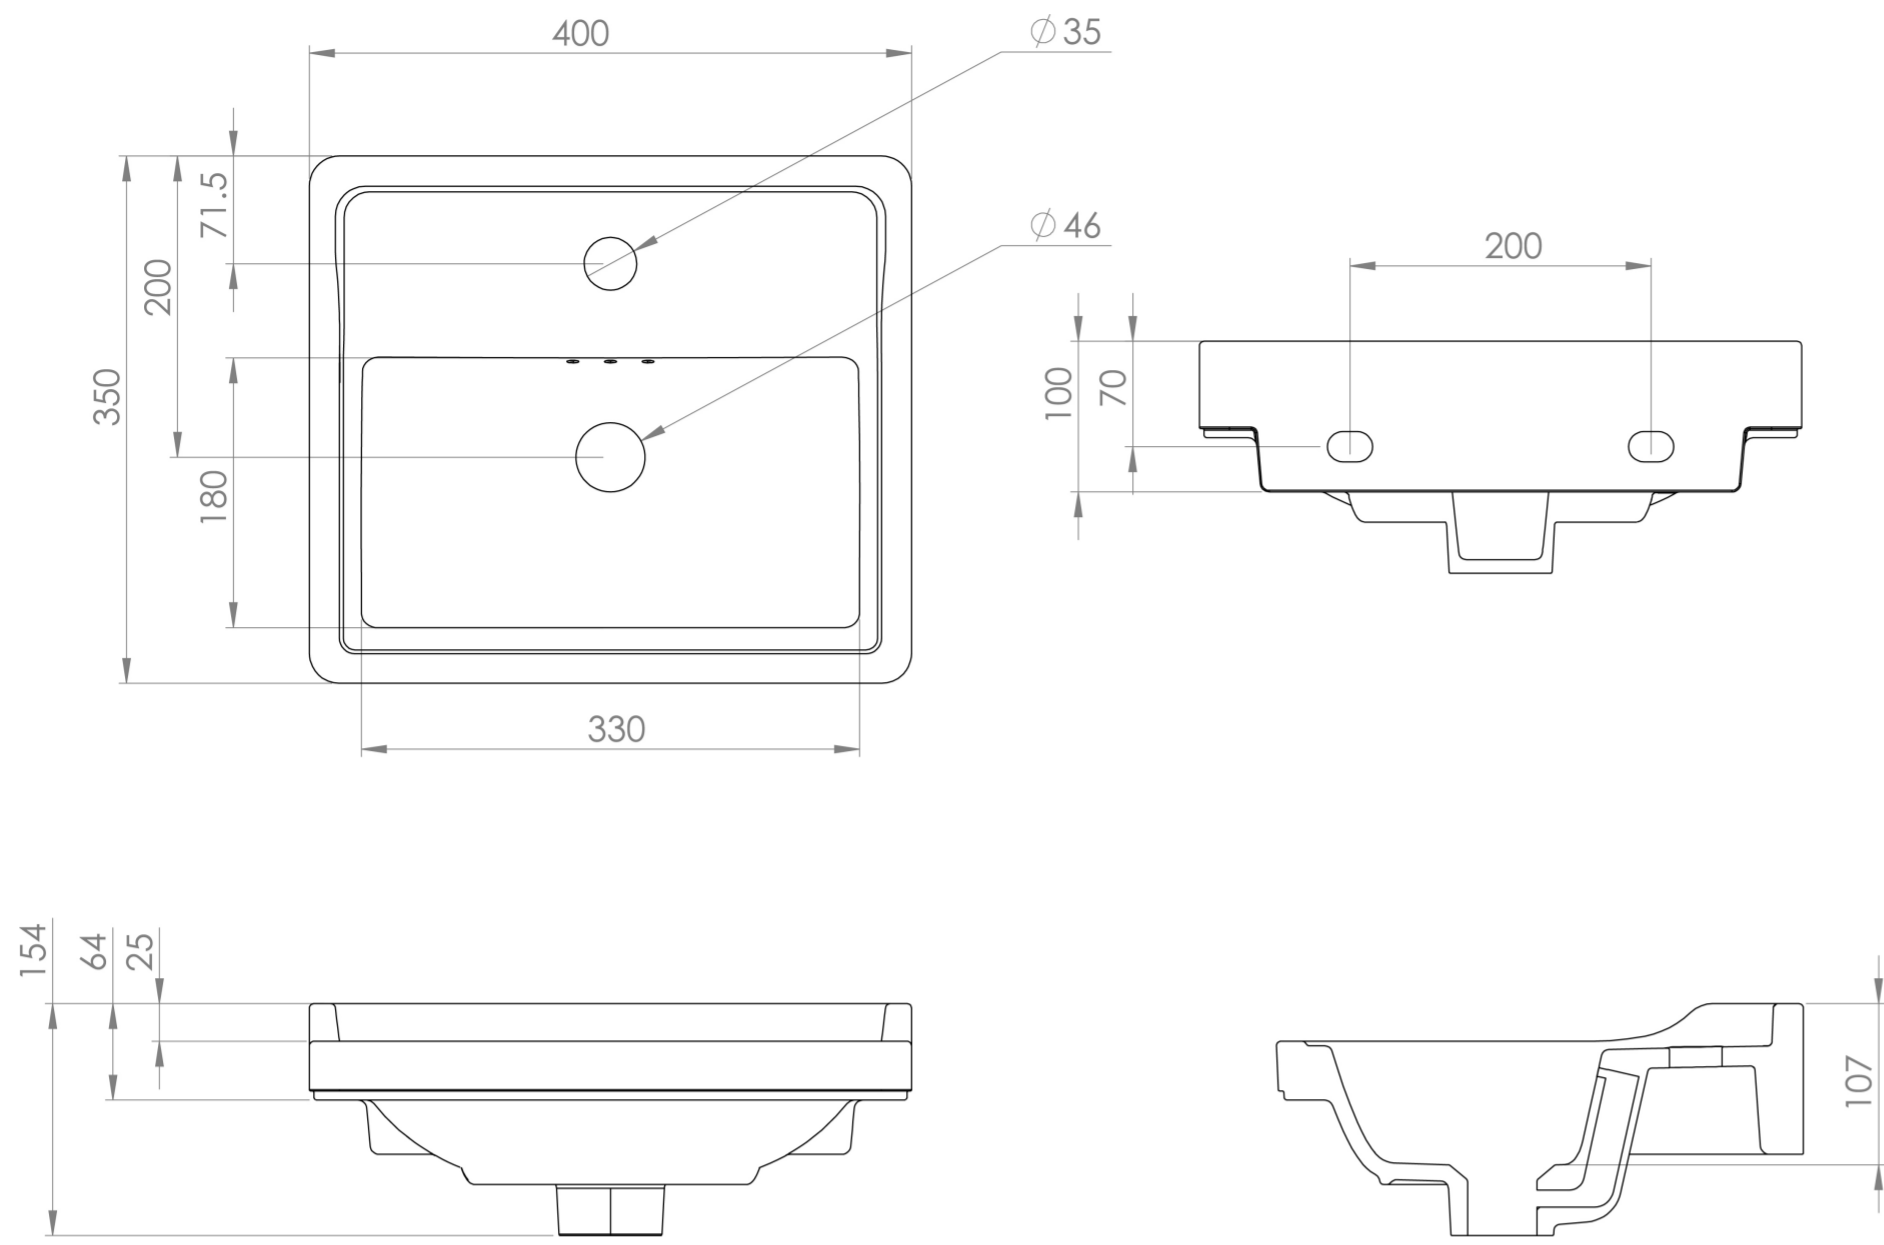

SOFIA 40X35CM WASHBASIN 1TH

Product Code: SOB40

PRODUCT INFORMATION

Finish:	Gloss White
Height:	154mm
Width:	400mm
Depth:	350mm
Material	Ceramic
Weight	7.5kg
Overflow(s)	Yes
Overflow Position	Centre
Overflow Diameter	3 x
Tap Holes	1 Tap Hole
Tap Hole Position	Centre
Extra Tap Hole Options	2 tap holes
Recommended Waste Required	Slotted waste
Furniture Required For Installation?	Optional
Guarantee	Lifetime

This SOFIA 40x35cm 1 tap hole washbasin has several traditional design elements with the small overflow holes and delicate raised lip at the back, but also has modern aspects with its deep bowl and smooth ceramic finish.

It can be paired with our SOFIA 40cm floor standing units and full pedestal.

*With an overflow

TECHNICAL DRAWING

Saneux reserves the right to alter the specifications and product range without prior notice. Dimensions are given as a guide only. Dimensions should not be used for surrounding furniture, fixtures and fittings until the product is on site.

<https://saneux.com/products/sofia-40x35cm-washbasin-1th>