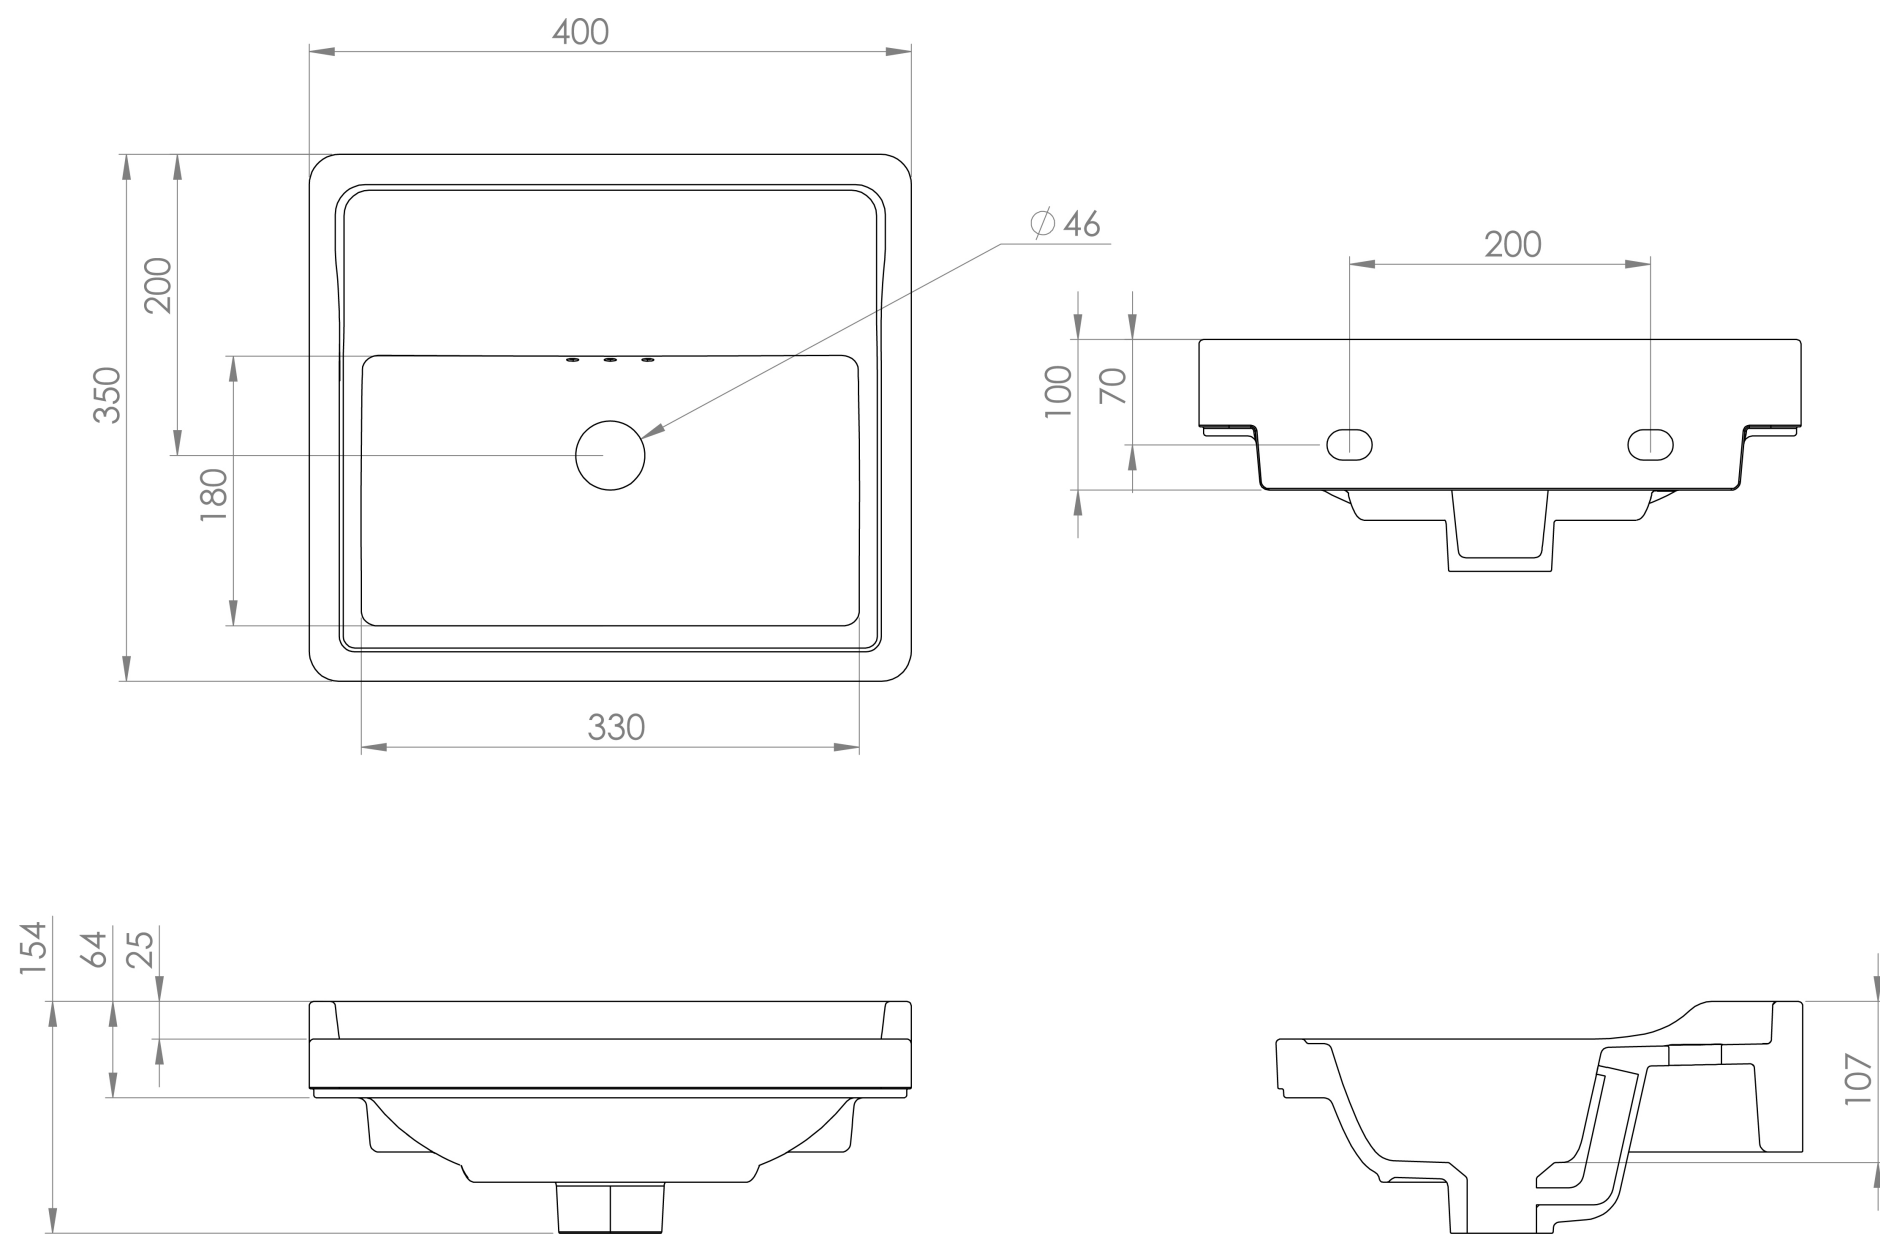

SOFIA 40X35CM WASHBASIN OTH

Product Code: SOB40.0TH

PRODUCT INFORMATION

Finish:	Gloss White
Height:	154mm
Width:	400mm
Depth:	350mm
Material	Ceramic
Weight	7.5kg
Overflow(s)	Yes
Overflow Position	Centre
Overflow Diameter	3 x
Tap Holes	0 Tap Hole
Extra Tap Hole Options	3 tap holes
Recommended Waste Required	Slotted waste
Furniture Required For Installation?	Optional
Guarantee	Lifetime

This SOFIA 40x35cm no tap hole washbasin has several traditional design elements with the small overflow holes and delicate raised lip at the back, but also has modern aspects with its deep bowl and smooth ceramic finish.

It can be paired with our SOFIA 40cm floor standing units and full pedestal.

*With an overflow

TECHNICAL DRAWING

Saneux reserves the right to alter the specifications and product range without prior notice. Dimensions are given as a guide only. Dimensions should not be used for surrounding furniture, fixtures and fittings until the product is on site.

<https://saneux.com/products/sofia-40x35cm-washbasin-0th>