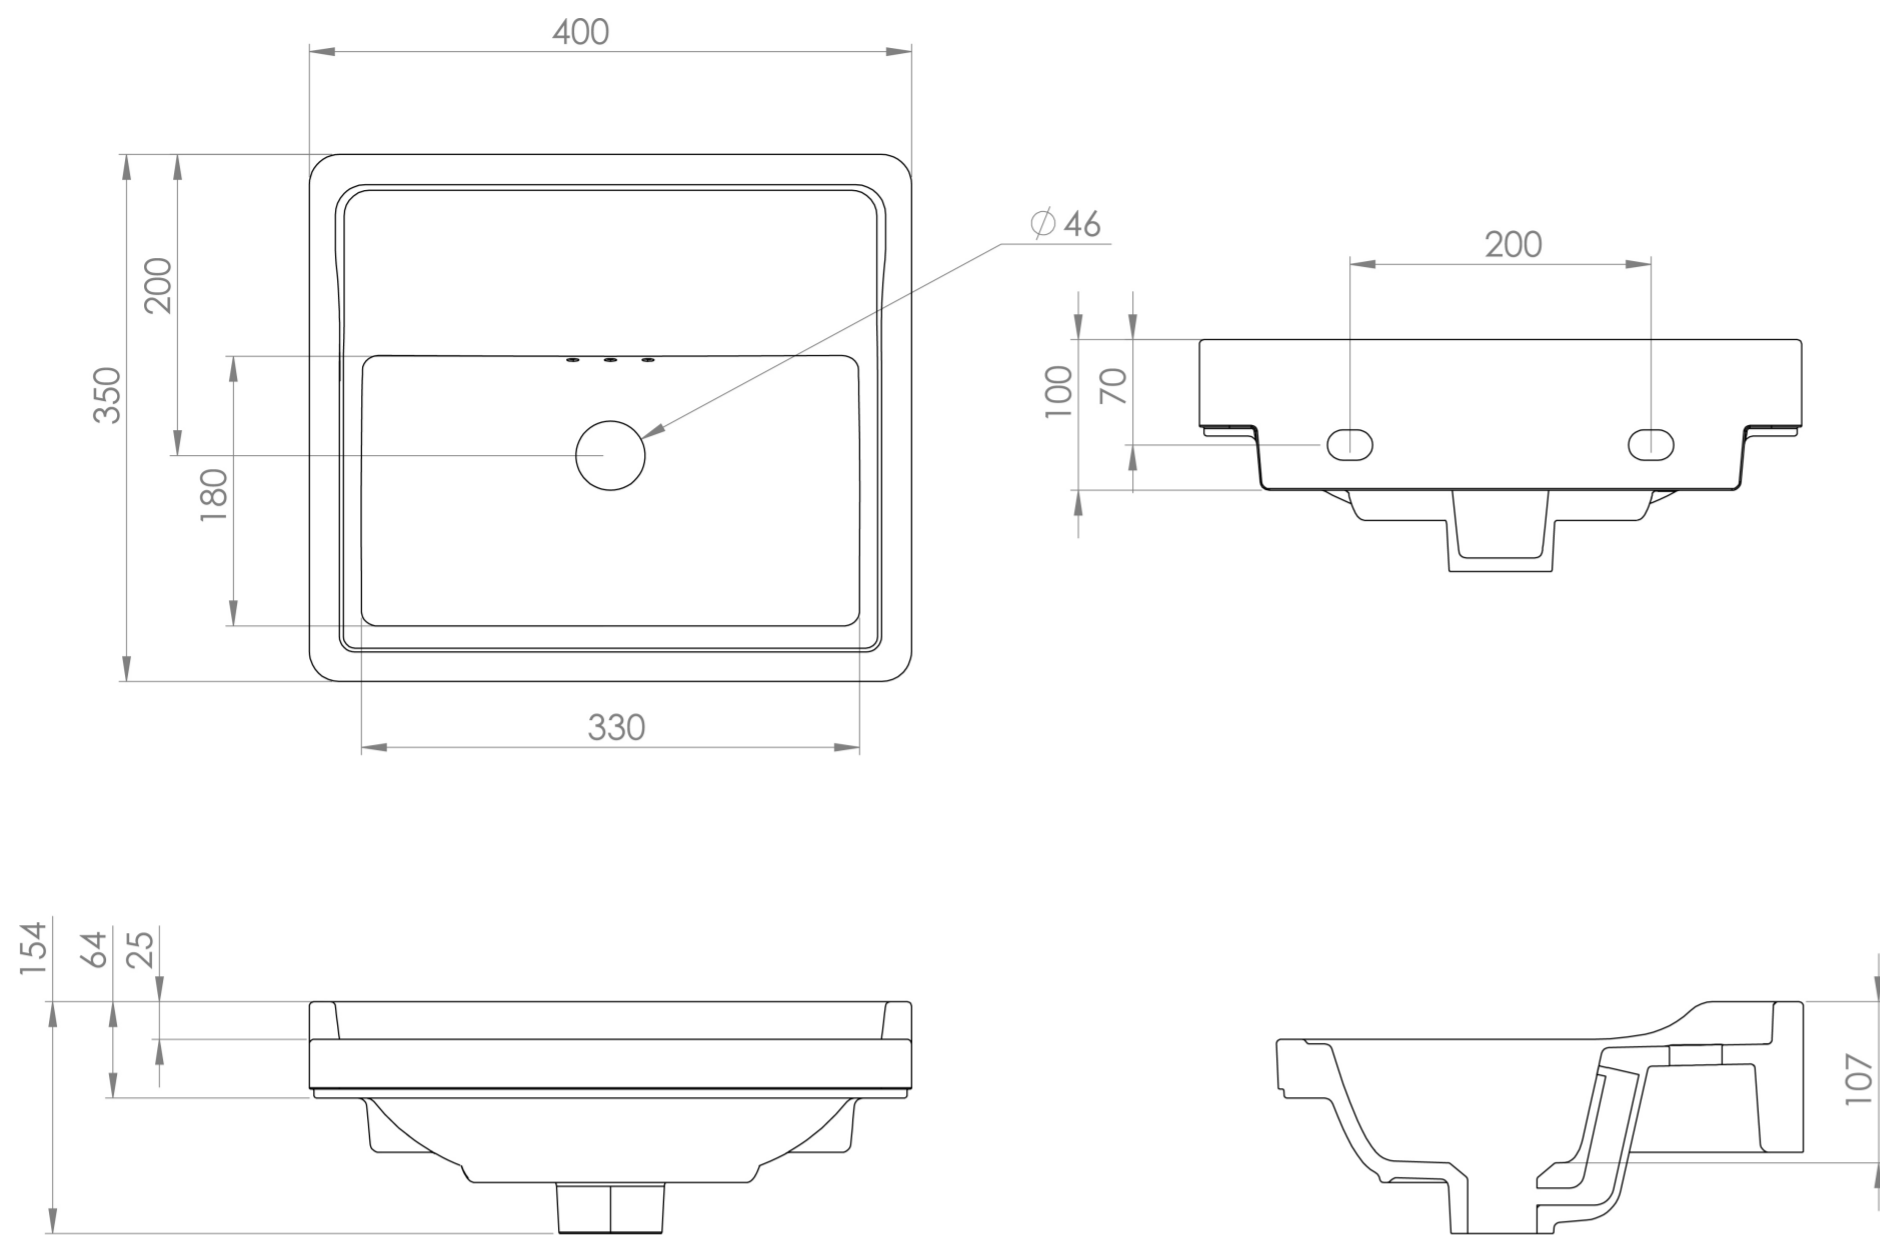

SOFIA 40X35CM WASHBASIN OTH

Product Code: SOB40.0TH

PRODUCT INFORMATION

Finish:	Gloss White
Height:	154mm
Width:	400mm
Depth:	350mm
Material	Ceramic
Weight	7.5kg
Overflow(s)	Yes
Overflow Position	Centre
Overflow Diameter	3 x
Tap Holes	0 Tap Hole
Extra Tap Hole Options	3 tap holes
Recommended Waste Required	Slotted waste
Furniture Required For Installation?	Optional
Guarantee	Lifetime

This SOFIA 40x35cm no tap hole washbasin has several traditional design elements with the small overflow holes and delicate raised lip at the back, but also has modern aspects with its deep bowl and smooth ceramic finish.

It can be paired with our SOFIA 40cm floor standing units and full pedestal.

*With an overflow

TECHNICAL DRAWING

Saneux reserves the right to alter the specifications and product range without prior notice. Dimensions are given as a guide only. Dimensions should not be used for surrounding furniture, fixtures and fittings until the product is on site.

<https://saneux.com/products/sofia-40x35cm-washbasin-0th>