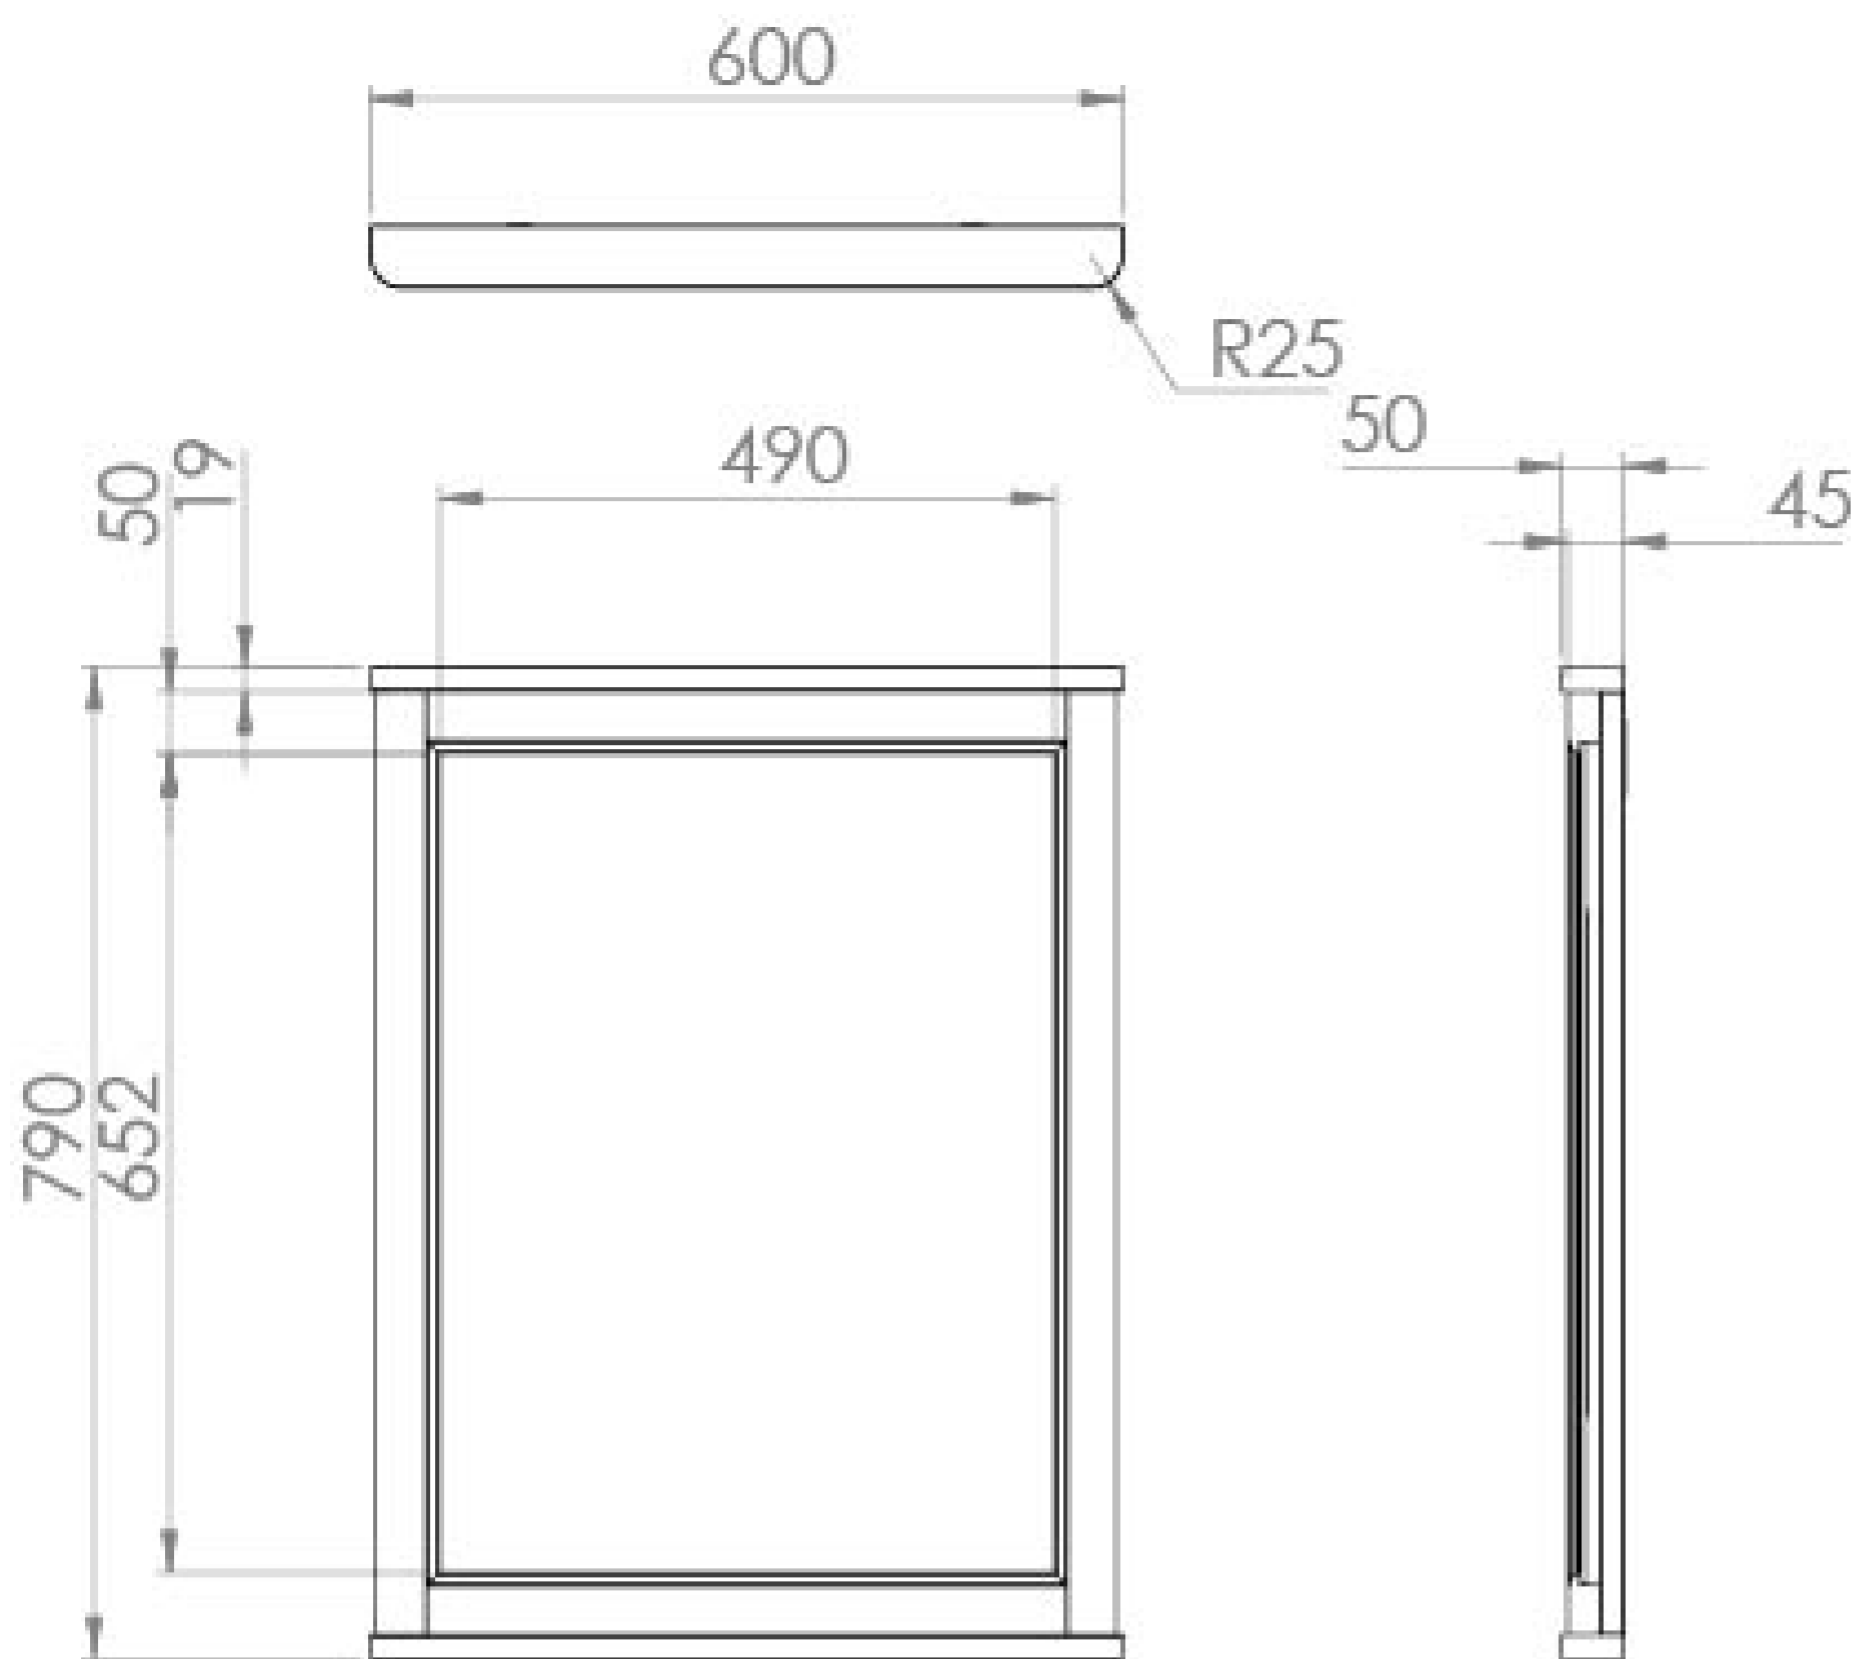

TECHNICAL DRAWING

Saneux reserves the right to alter the specifications and product range without prior notice. Dimensions are given as a guide only. Dimensions should not be used for surrounding furniture, fixtures and fittings until the product is on site.

<https://saneux.com/products/sofia-60cm-framed-mirror-prussian-blue>