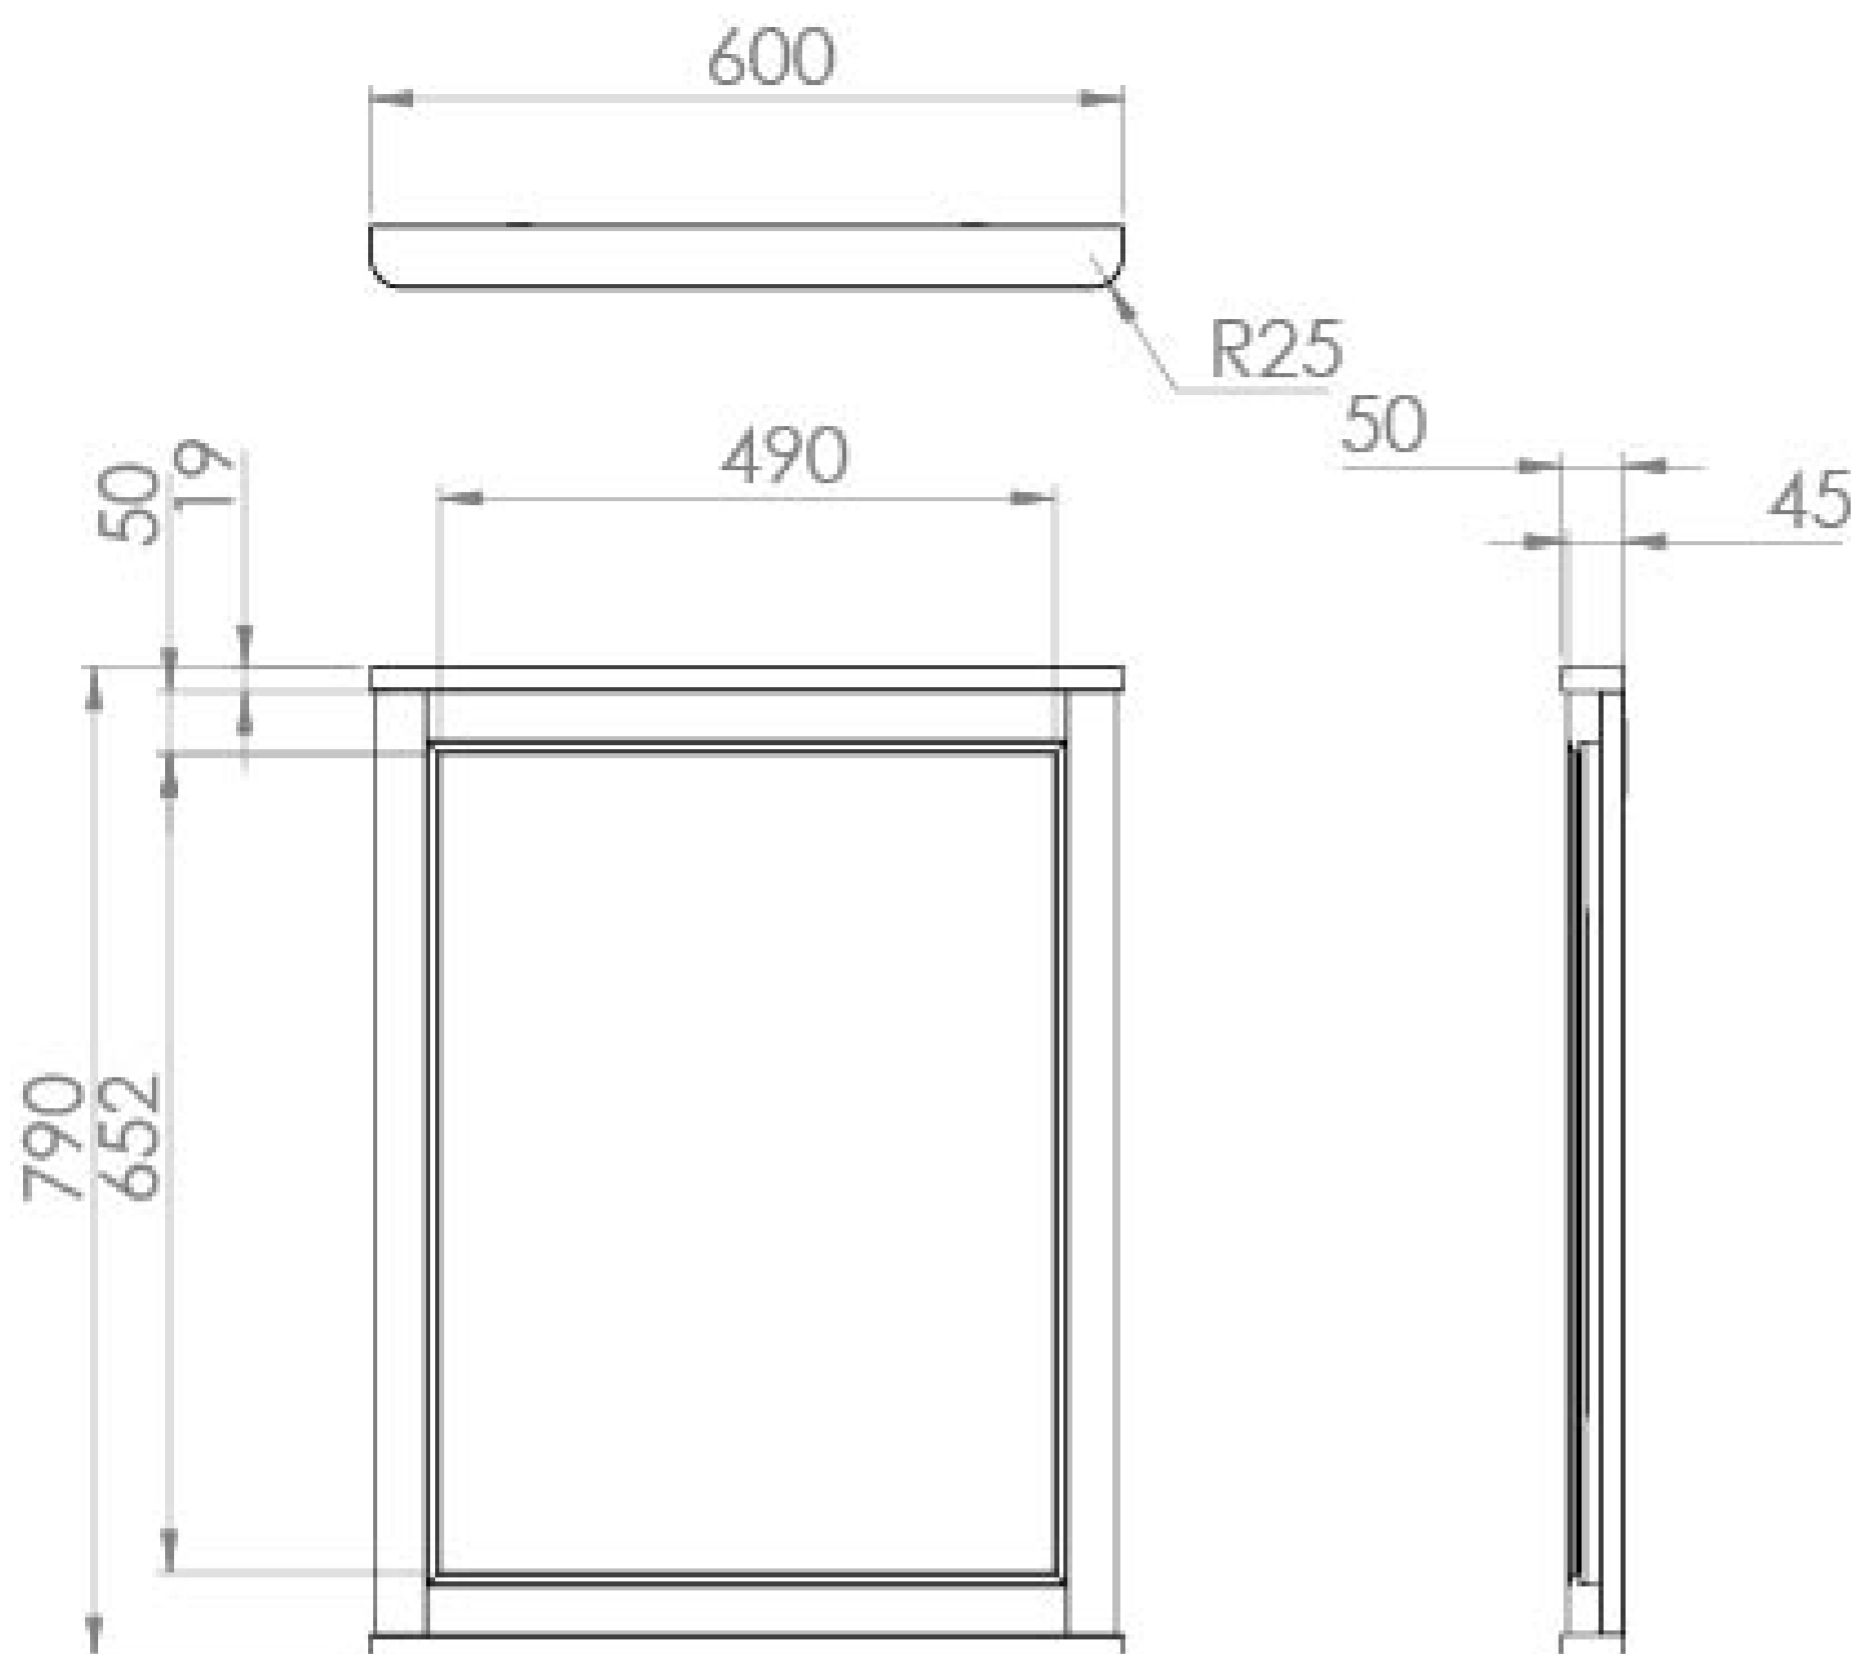

TECHNICAL DRAWING

Saneux reserves the right to alter the specifications and product range without prior notice. Dimensions are given as a guide only. Dimensions should not be used for surrounding furniture, fixtures and fittings until the product is on site.

<https://saneux.com/products/sofia-60cm-framed-mirror-prussian-blue>