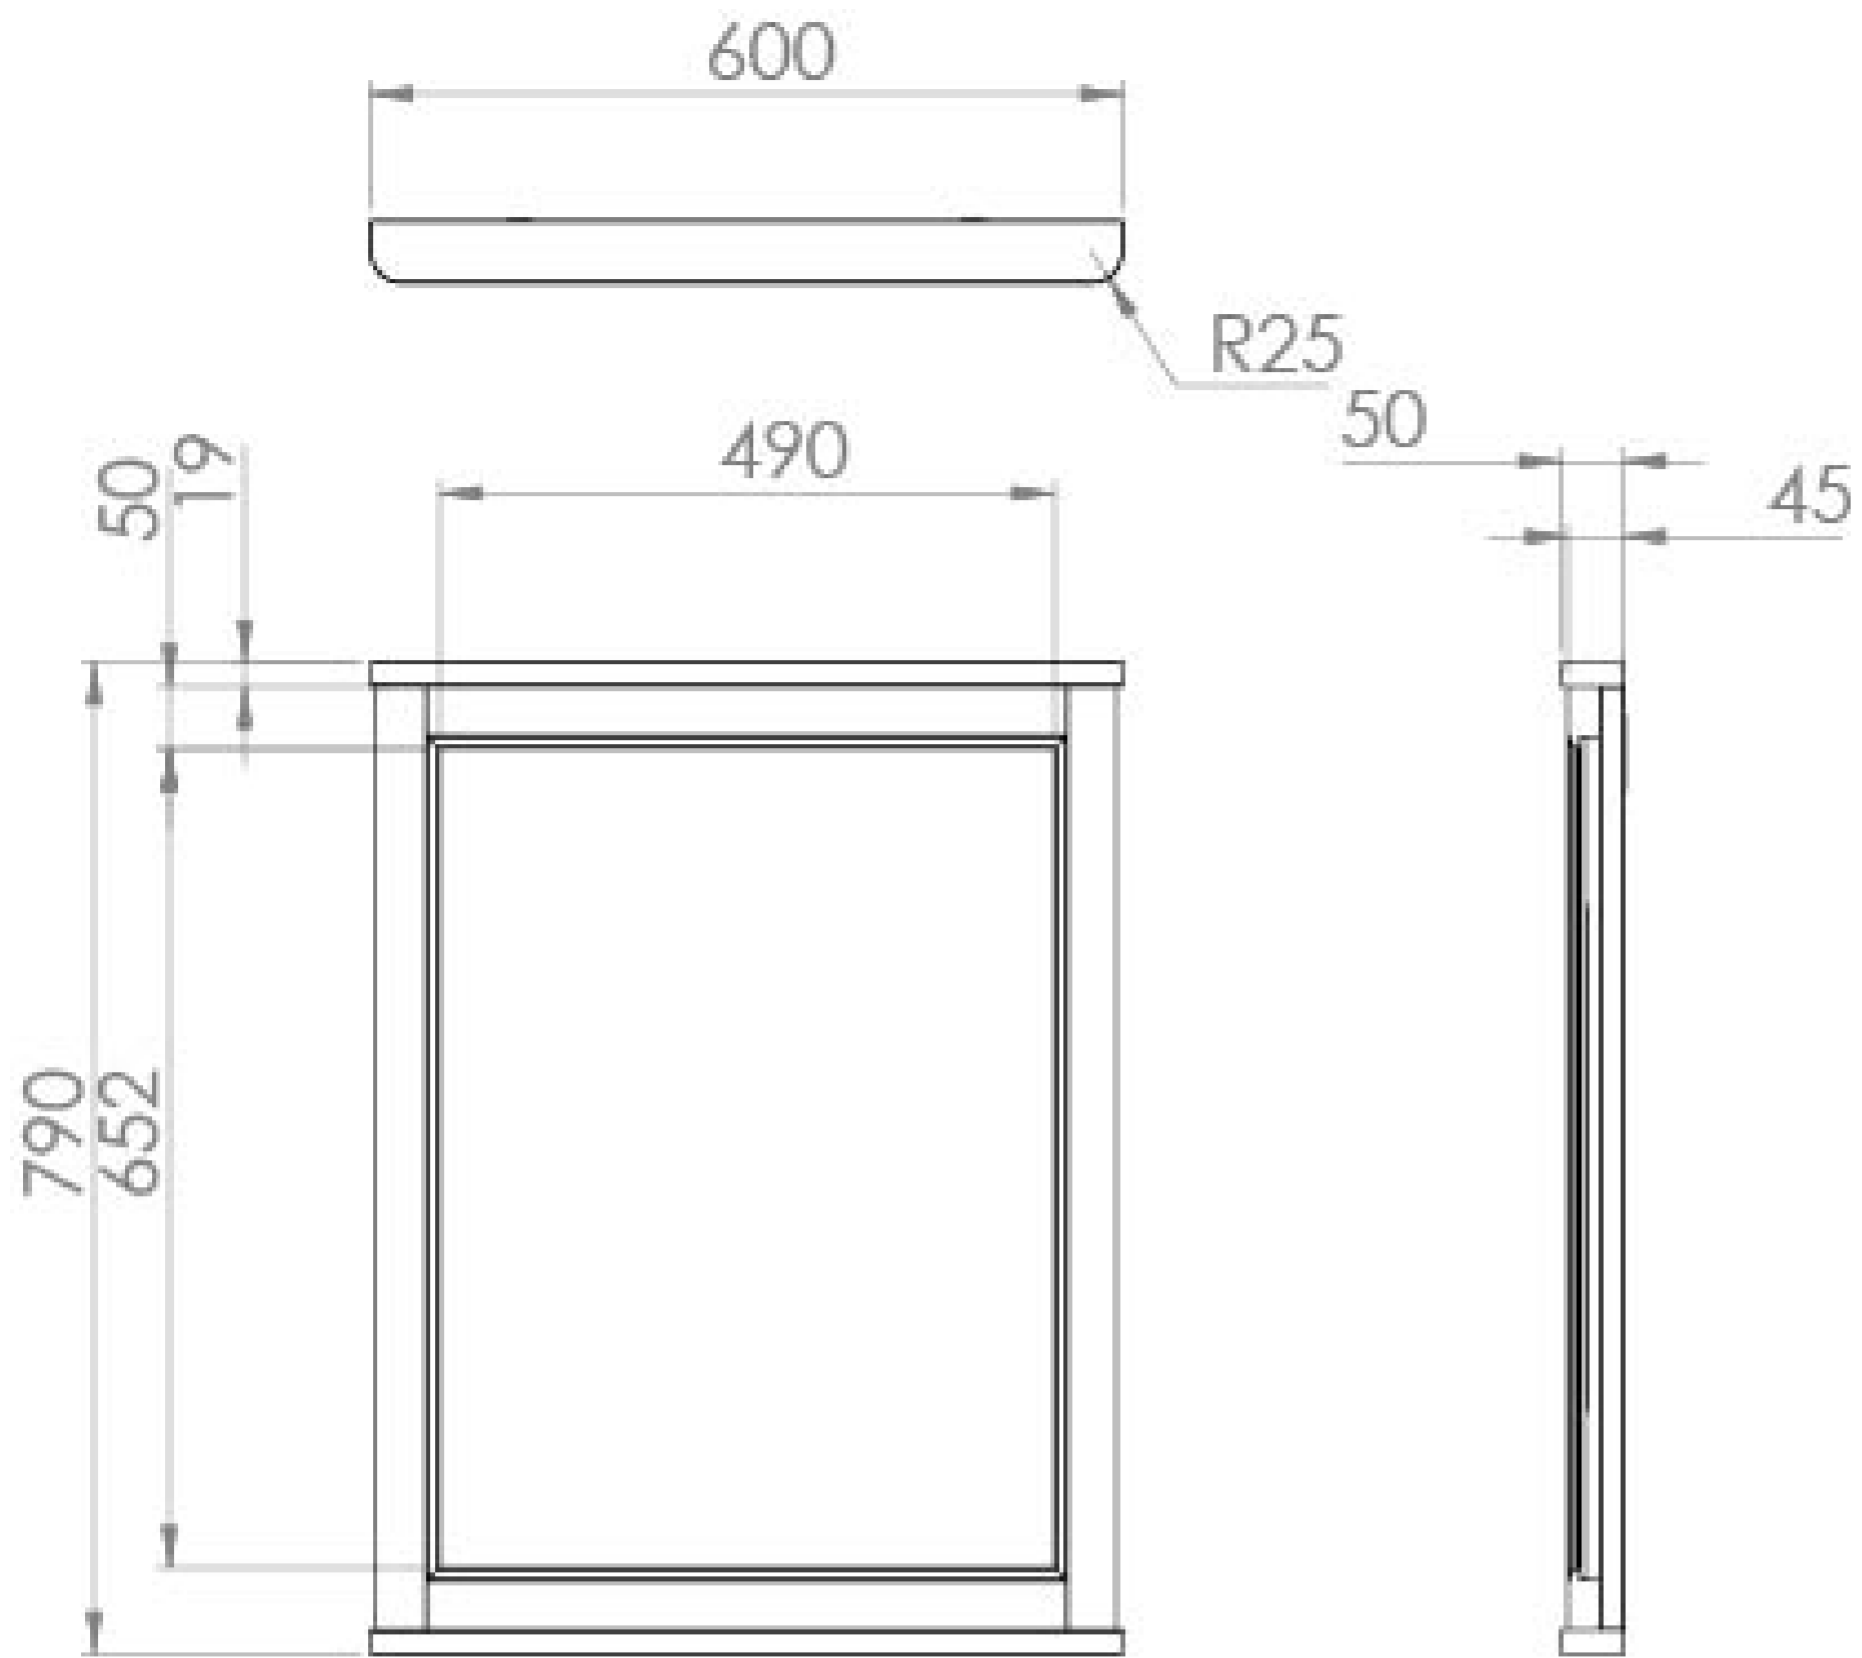

TECHNICAL DRAWING

Saneux reserves the right to alter the specifications and product range without prior notice. Dimensions are given as a guide only. Dimensions should not be used for surrounding furniture, fixtures and fittings until the product is on site.

<https://saneux.com/products/sofia-60cm-framed-mirror-prussian-blue>