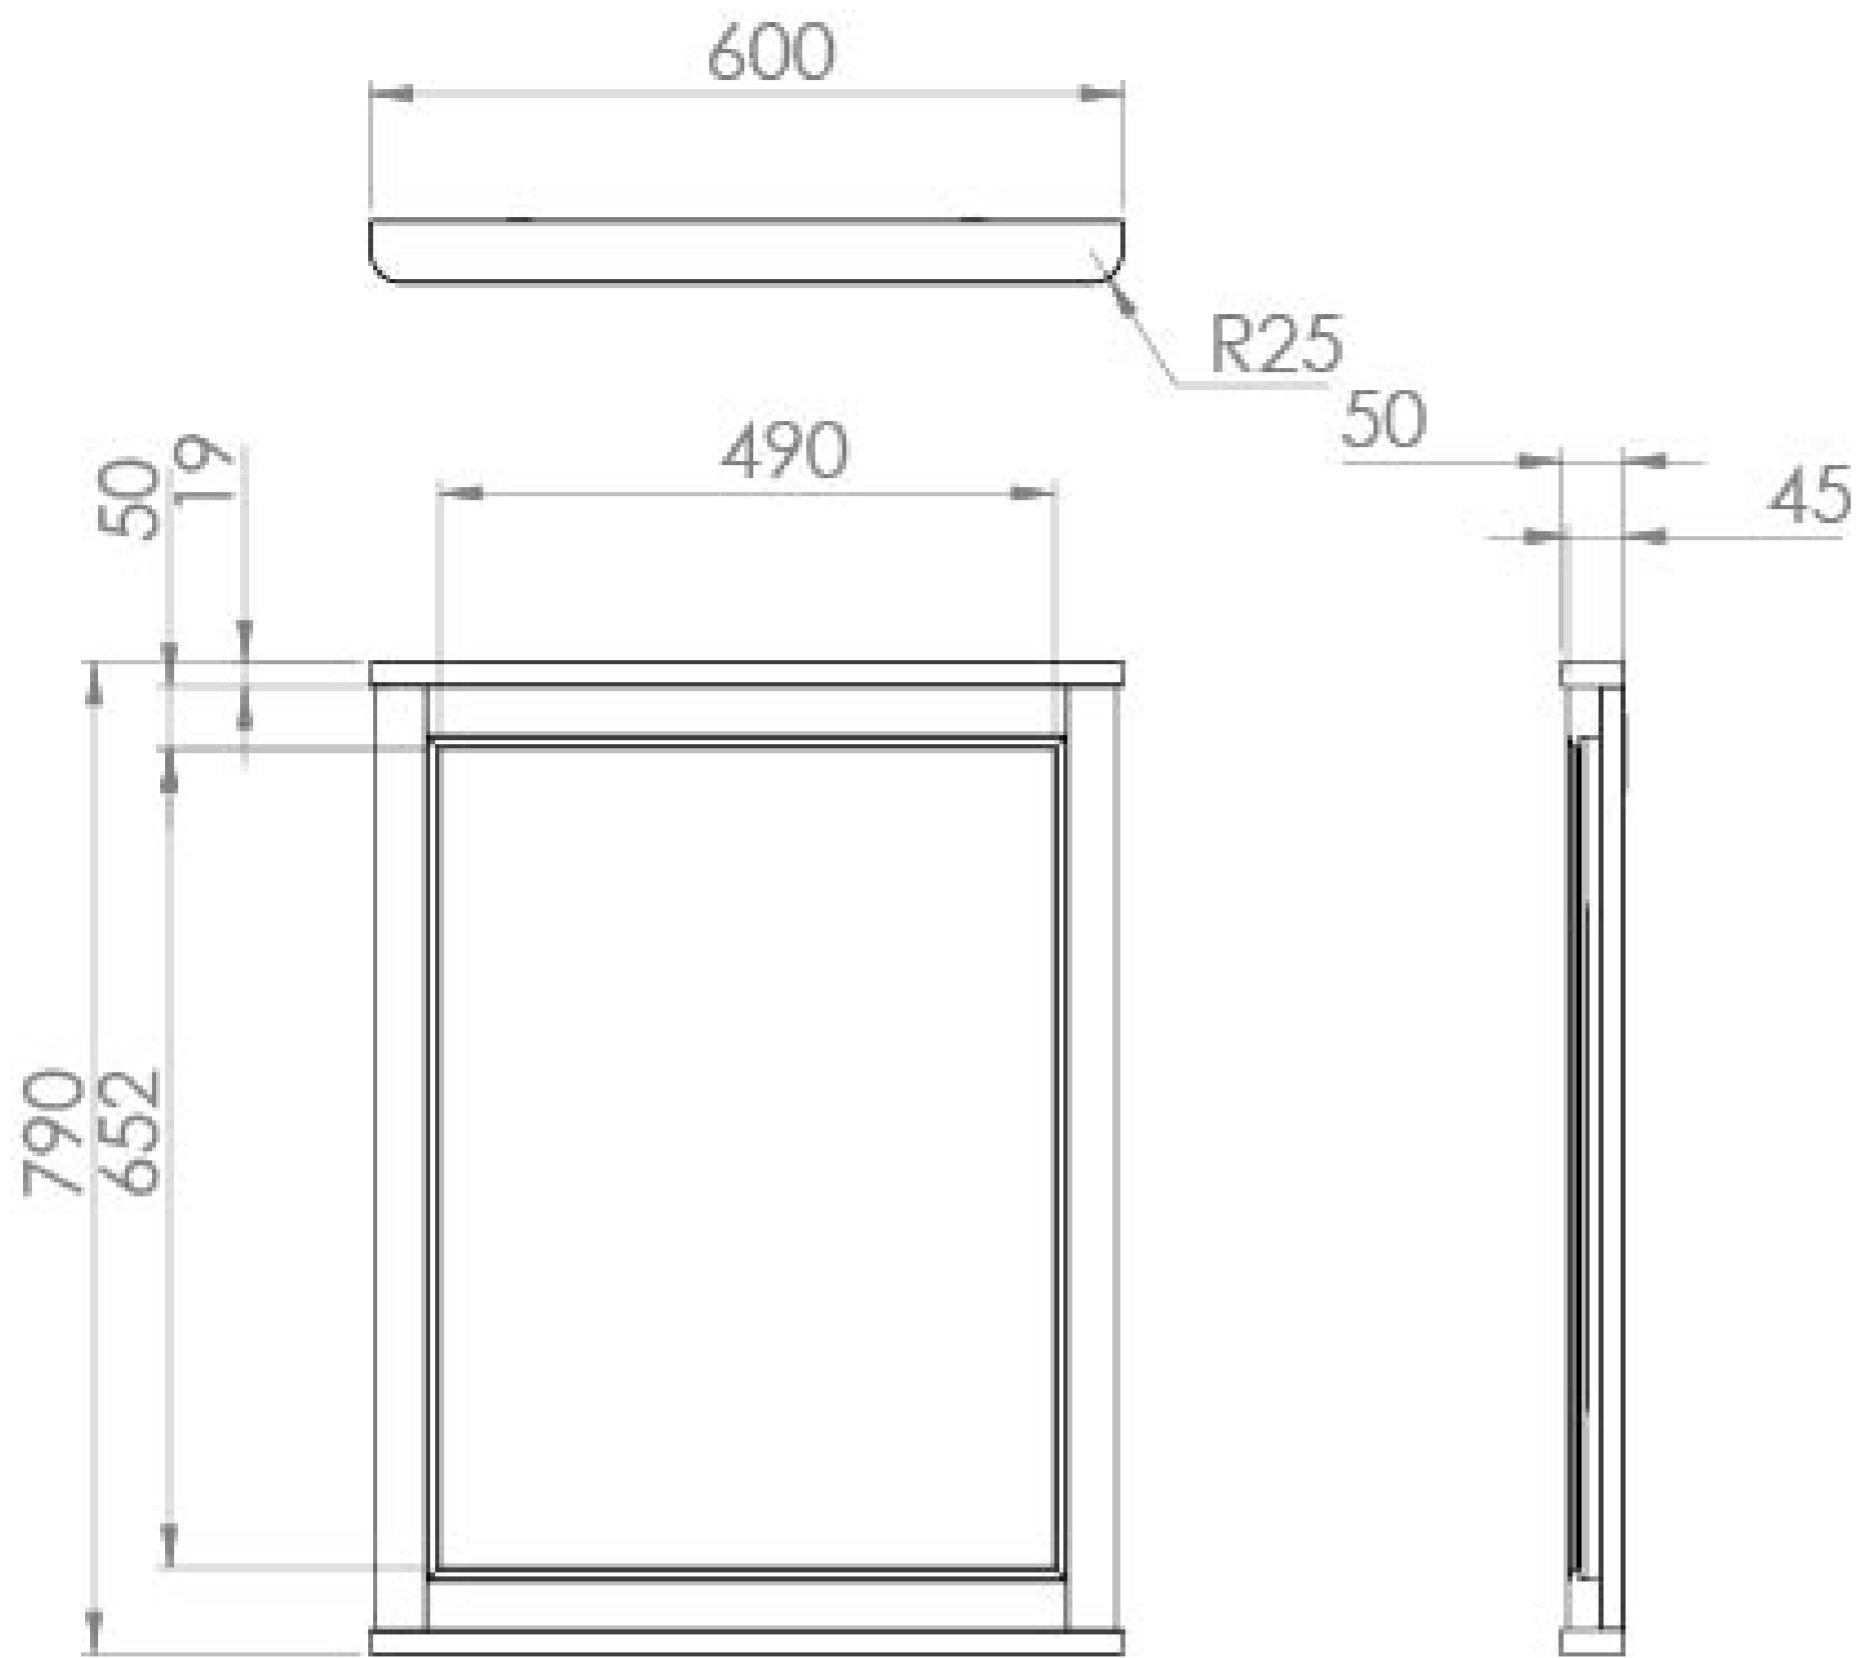

TECHNICAL DRAWING

Saneux reserves the right to alter the specifications and product range without prior notice. Dimensions are given as a guide only. Dimensions should not be used for surrounding furniture, fixtures and fittings until the product is on site.

<https://saneux.com/products/sofia-60cm-framed-mirror-dove-grey>