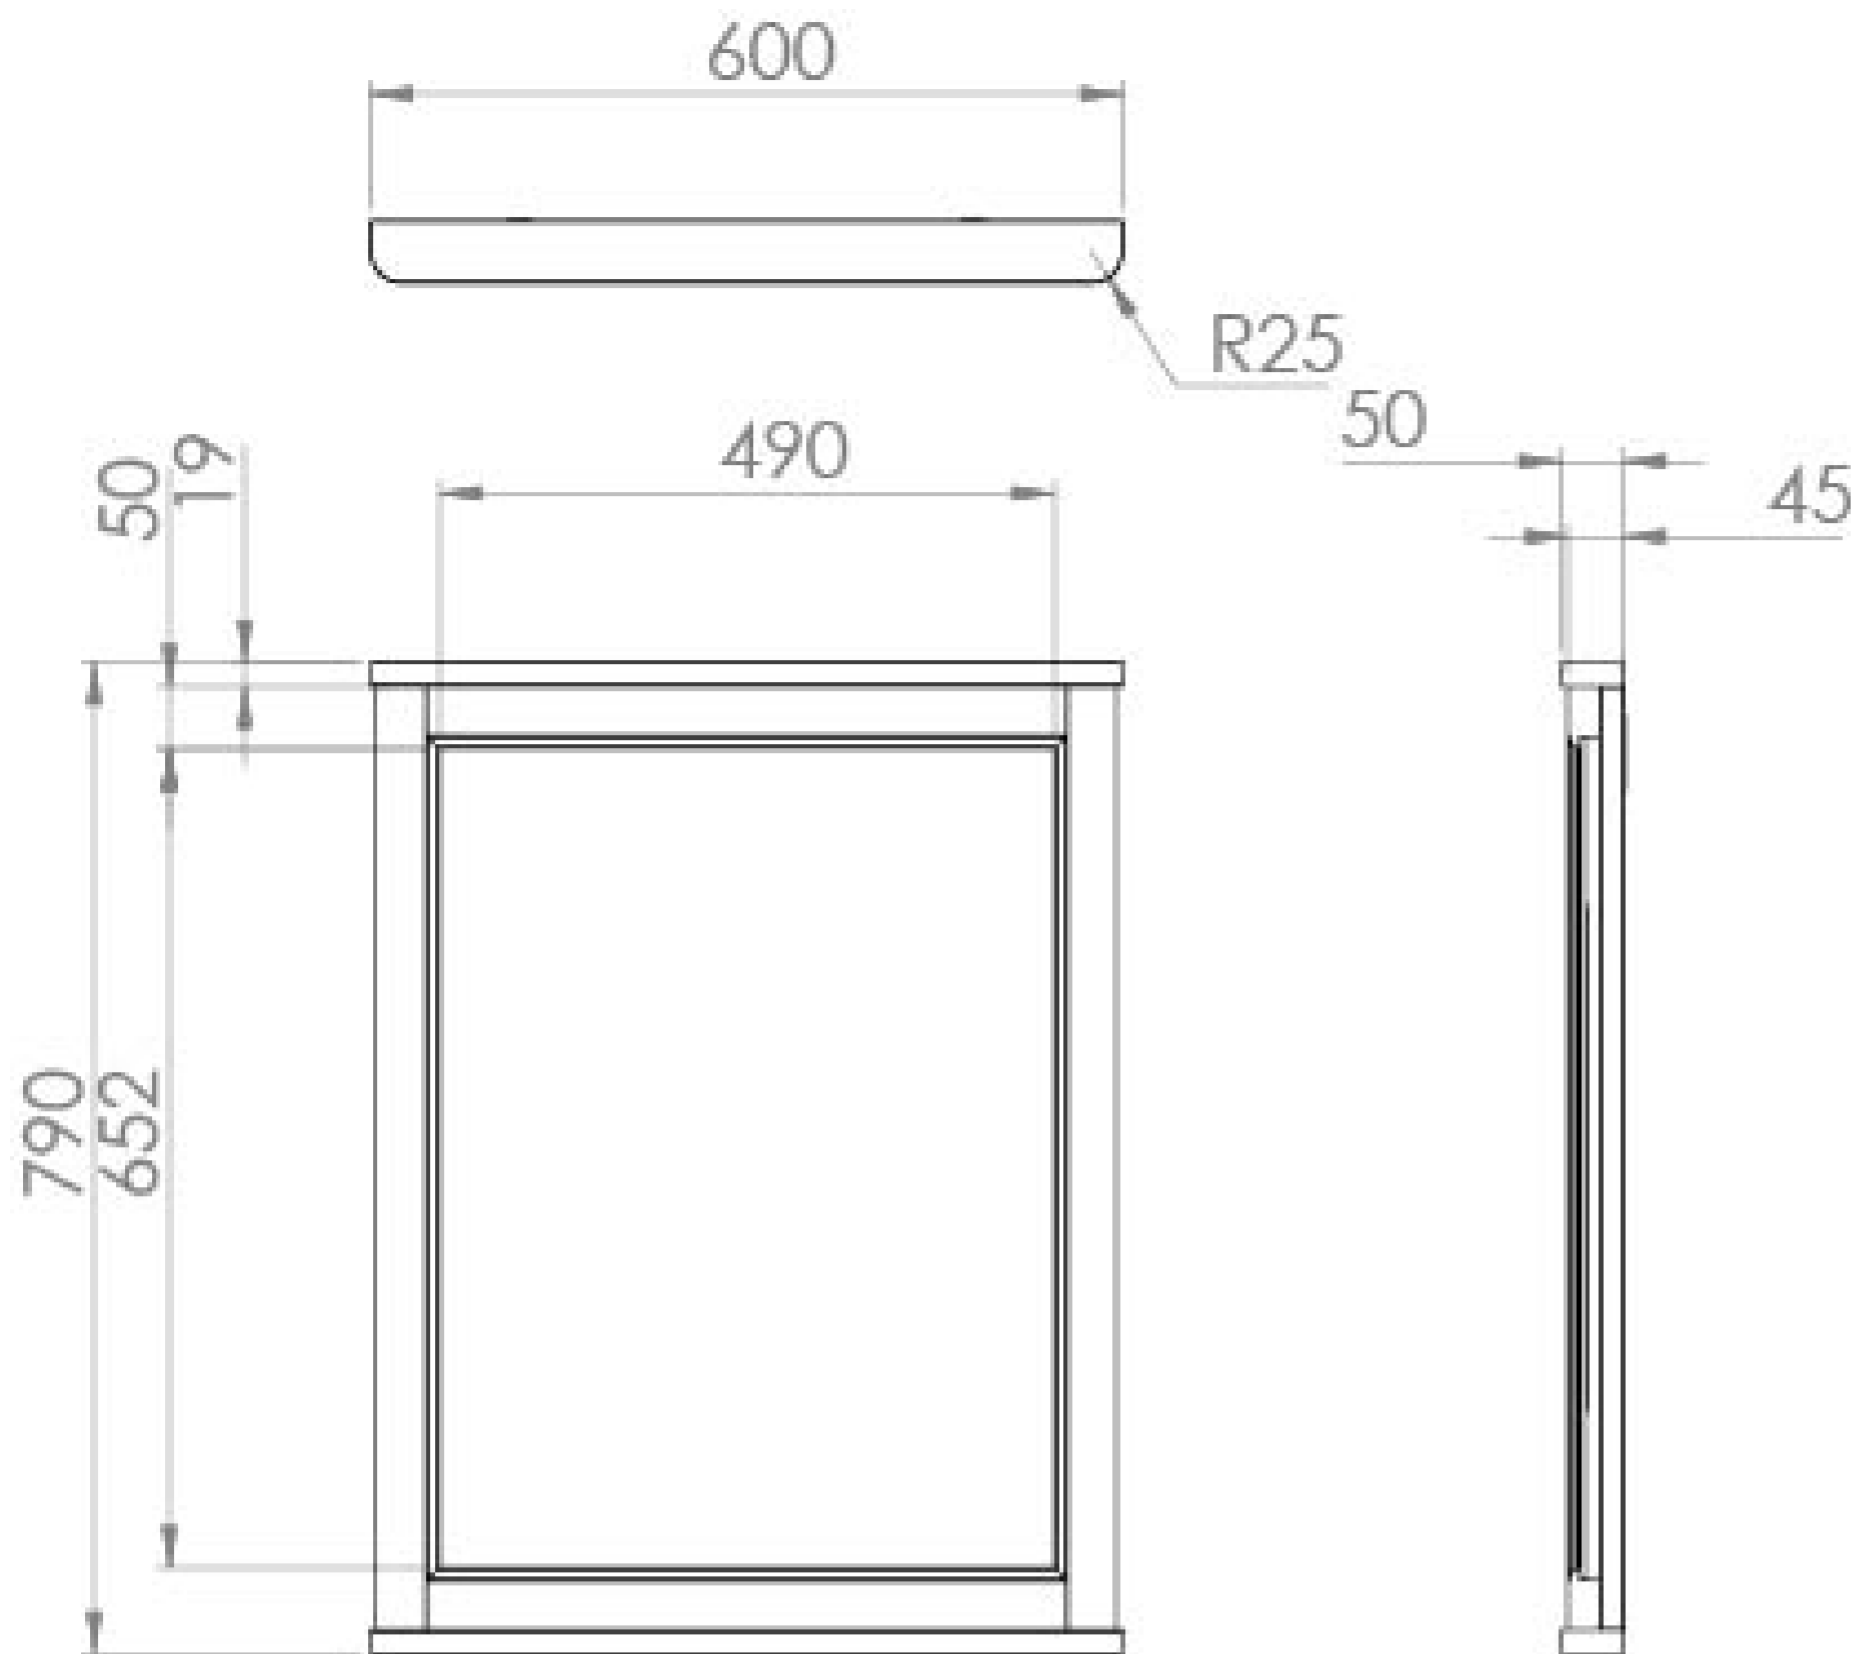

TECHNICAL DRAWING

Saneux reserves the right to alter the specifications and product range without prior notice. Dimensions are given as a guide only. Dimensions should not be used for surrounding furniture, fixtures and fittings until the product is on site.

<https://saneux.com/products/sofia-60cm-framed-mirror-dove-grey>