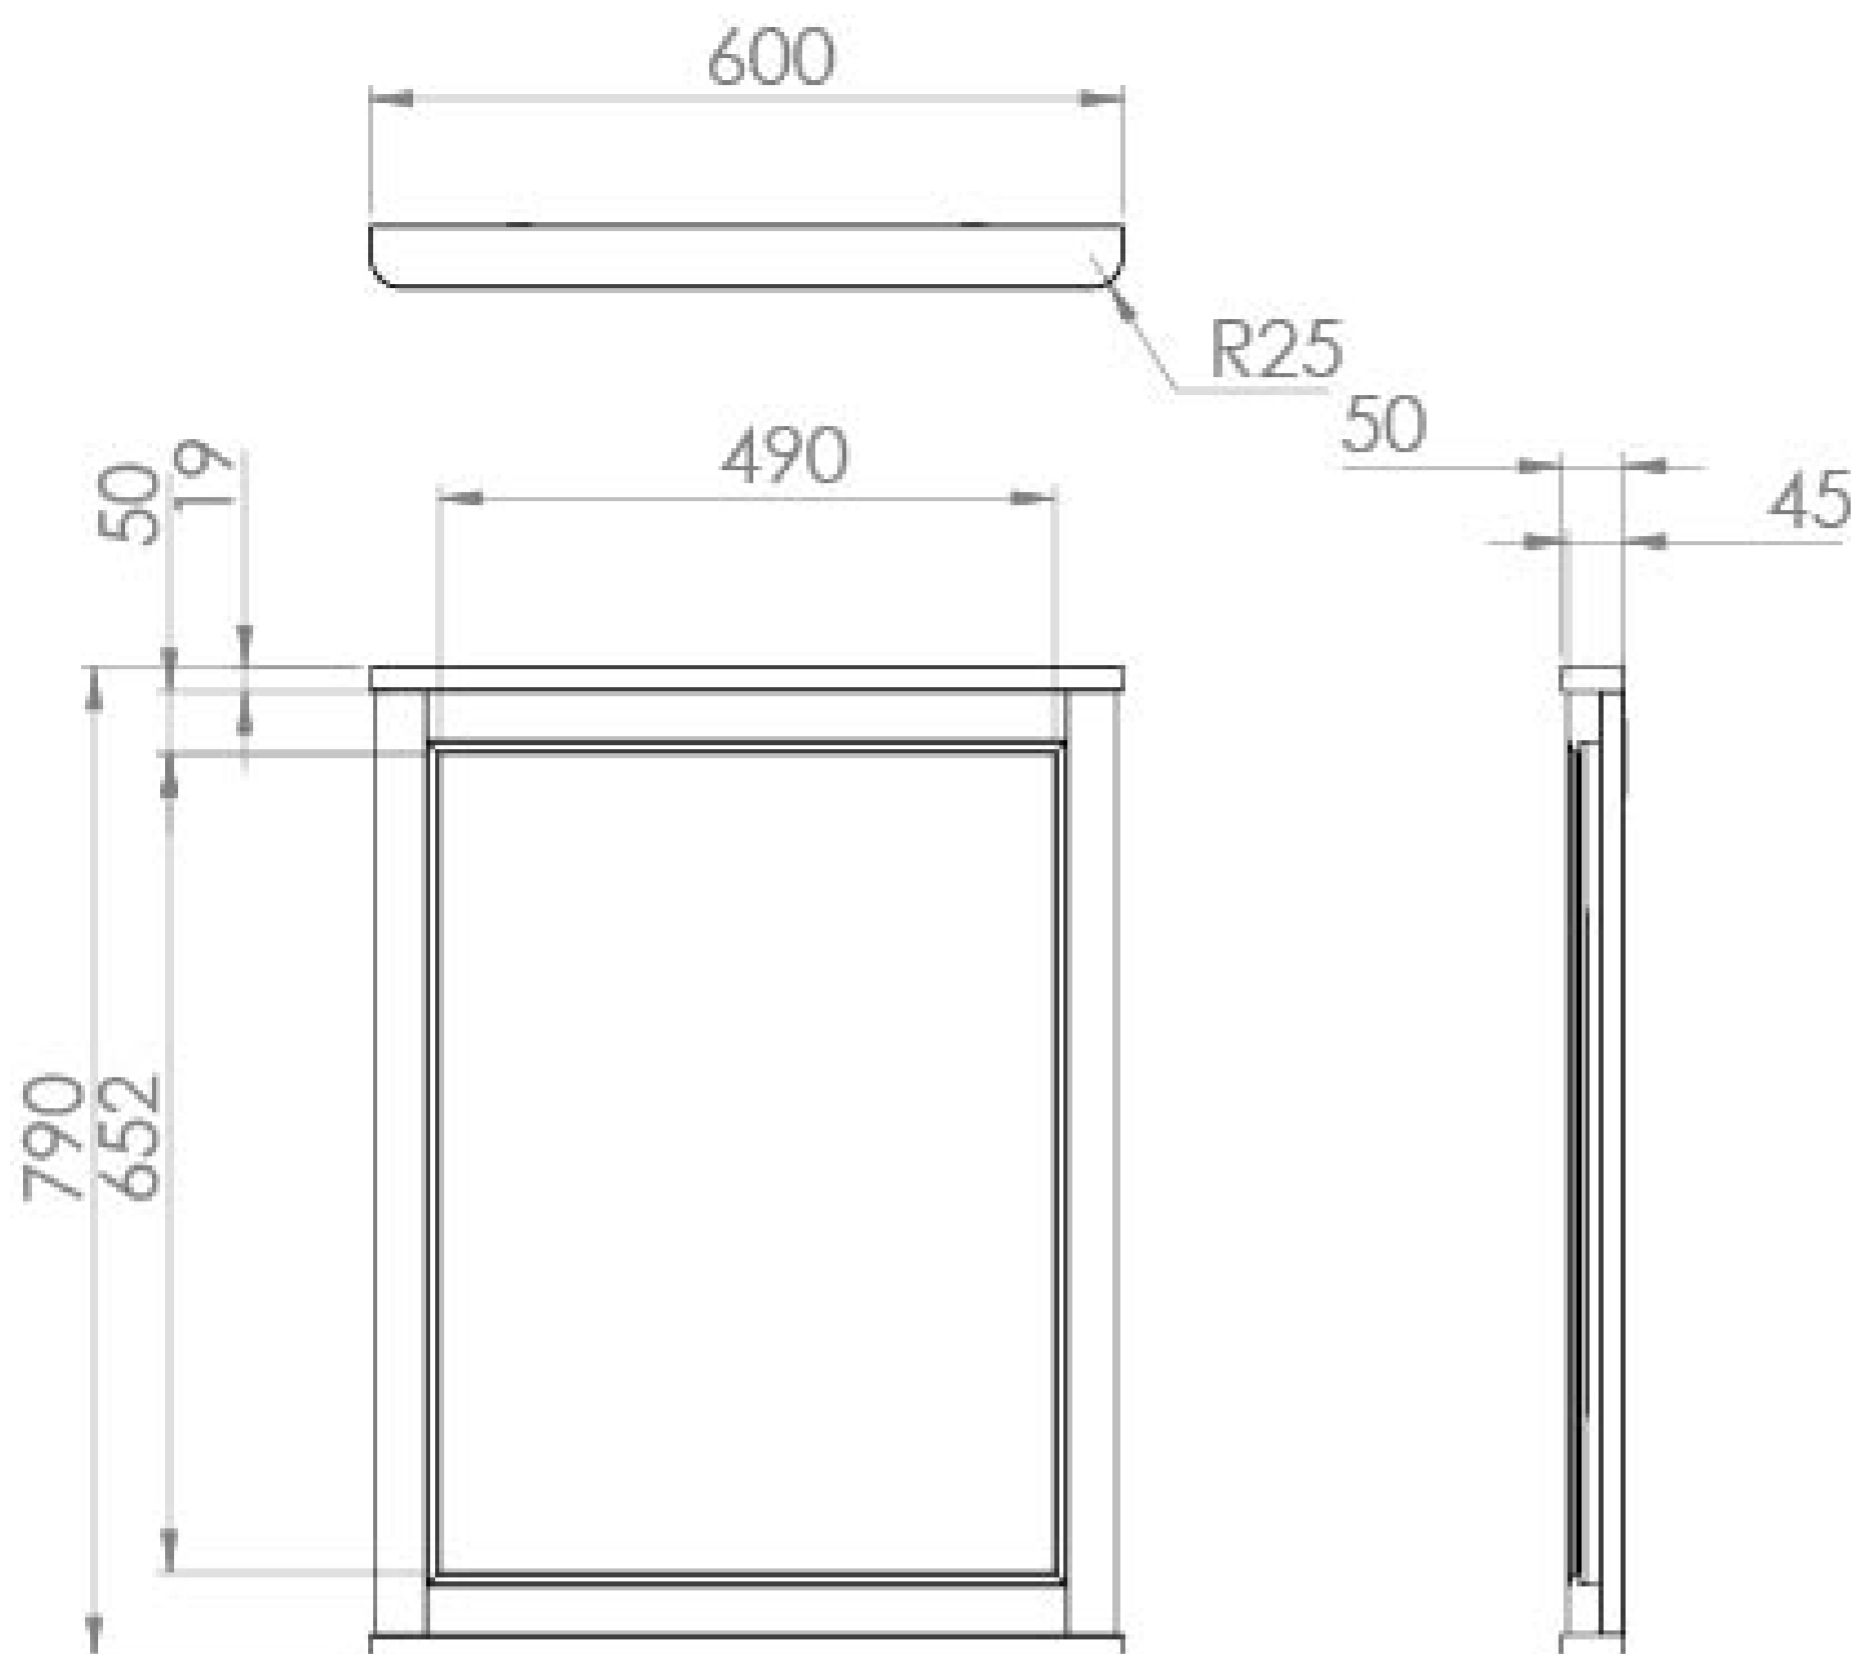

TECHNICAL DRAWING

Saneux reserves the right to alter the specifications and product range without prior notice. Dimensions are given as a guide only. Dimensions should not be used for surrounding furniture, fixtures and fittings until the product is on site.

<https://saneux.com/products/sofia-60cm-framed-mirror-dove-grey>