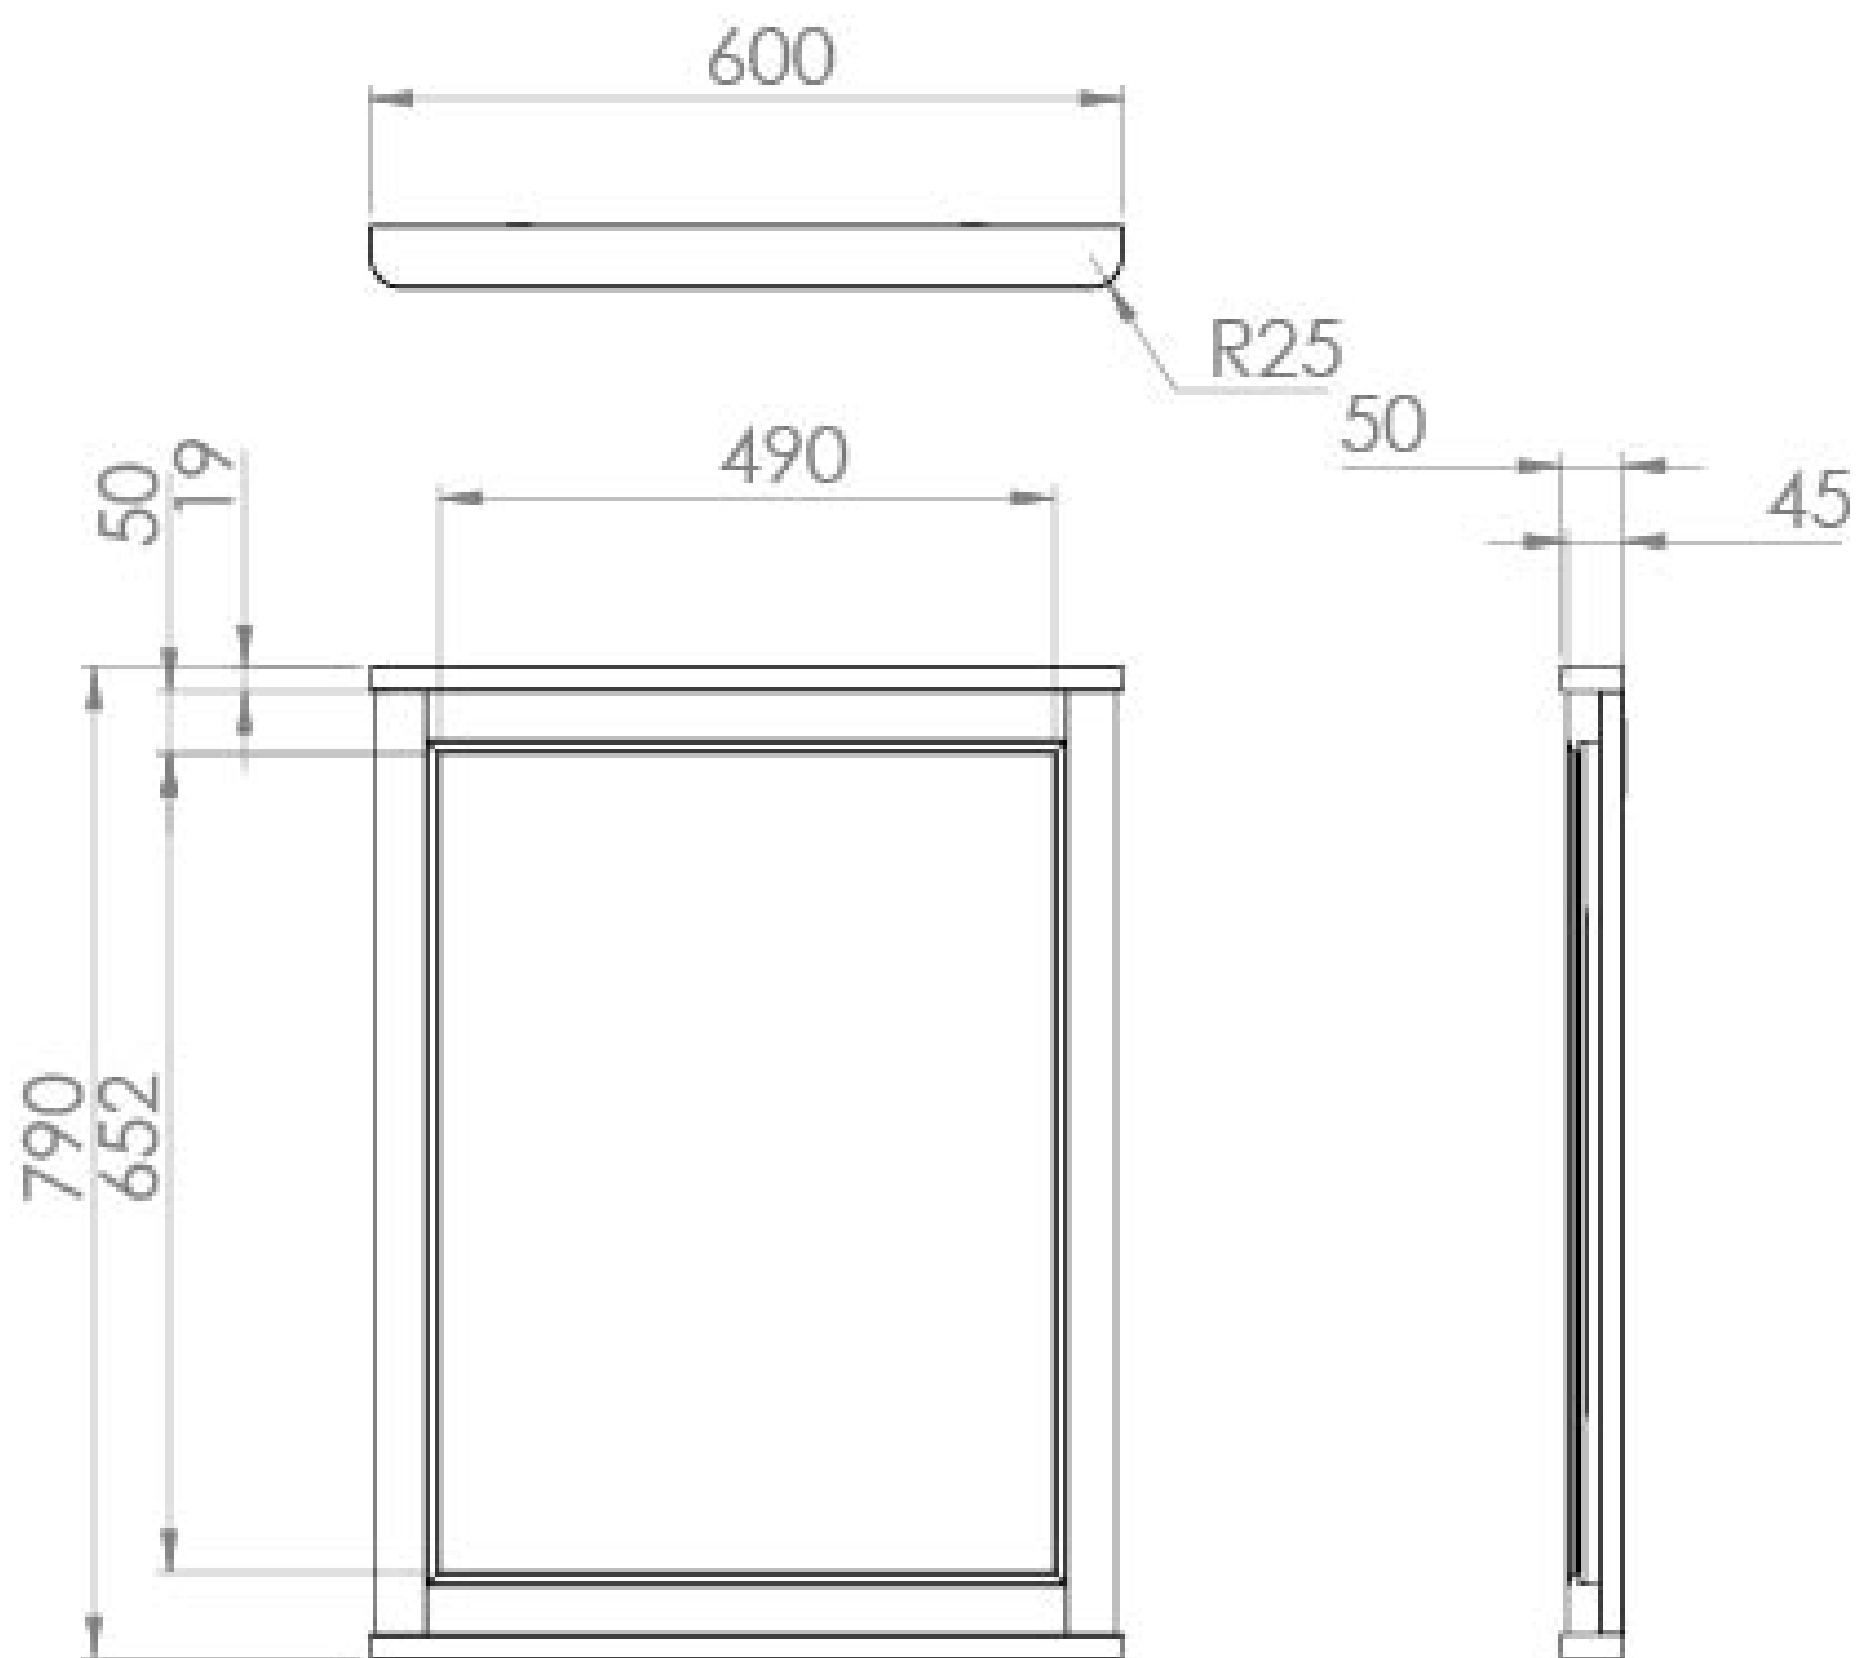

TECHNICAL DRAWING

Saneux reserves the right to alter the specifications and product range without prior notice. Dimensions are given as a guide only. Dimensions should not be used for surrounding furniture, fixtures and fittings until the product is on site.

<https://saneux.com/products/sofia-60cm-framed-mirror-cotton-white>