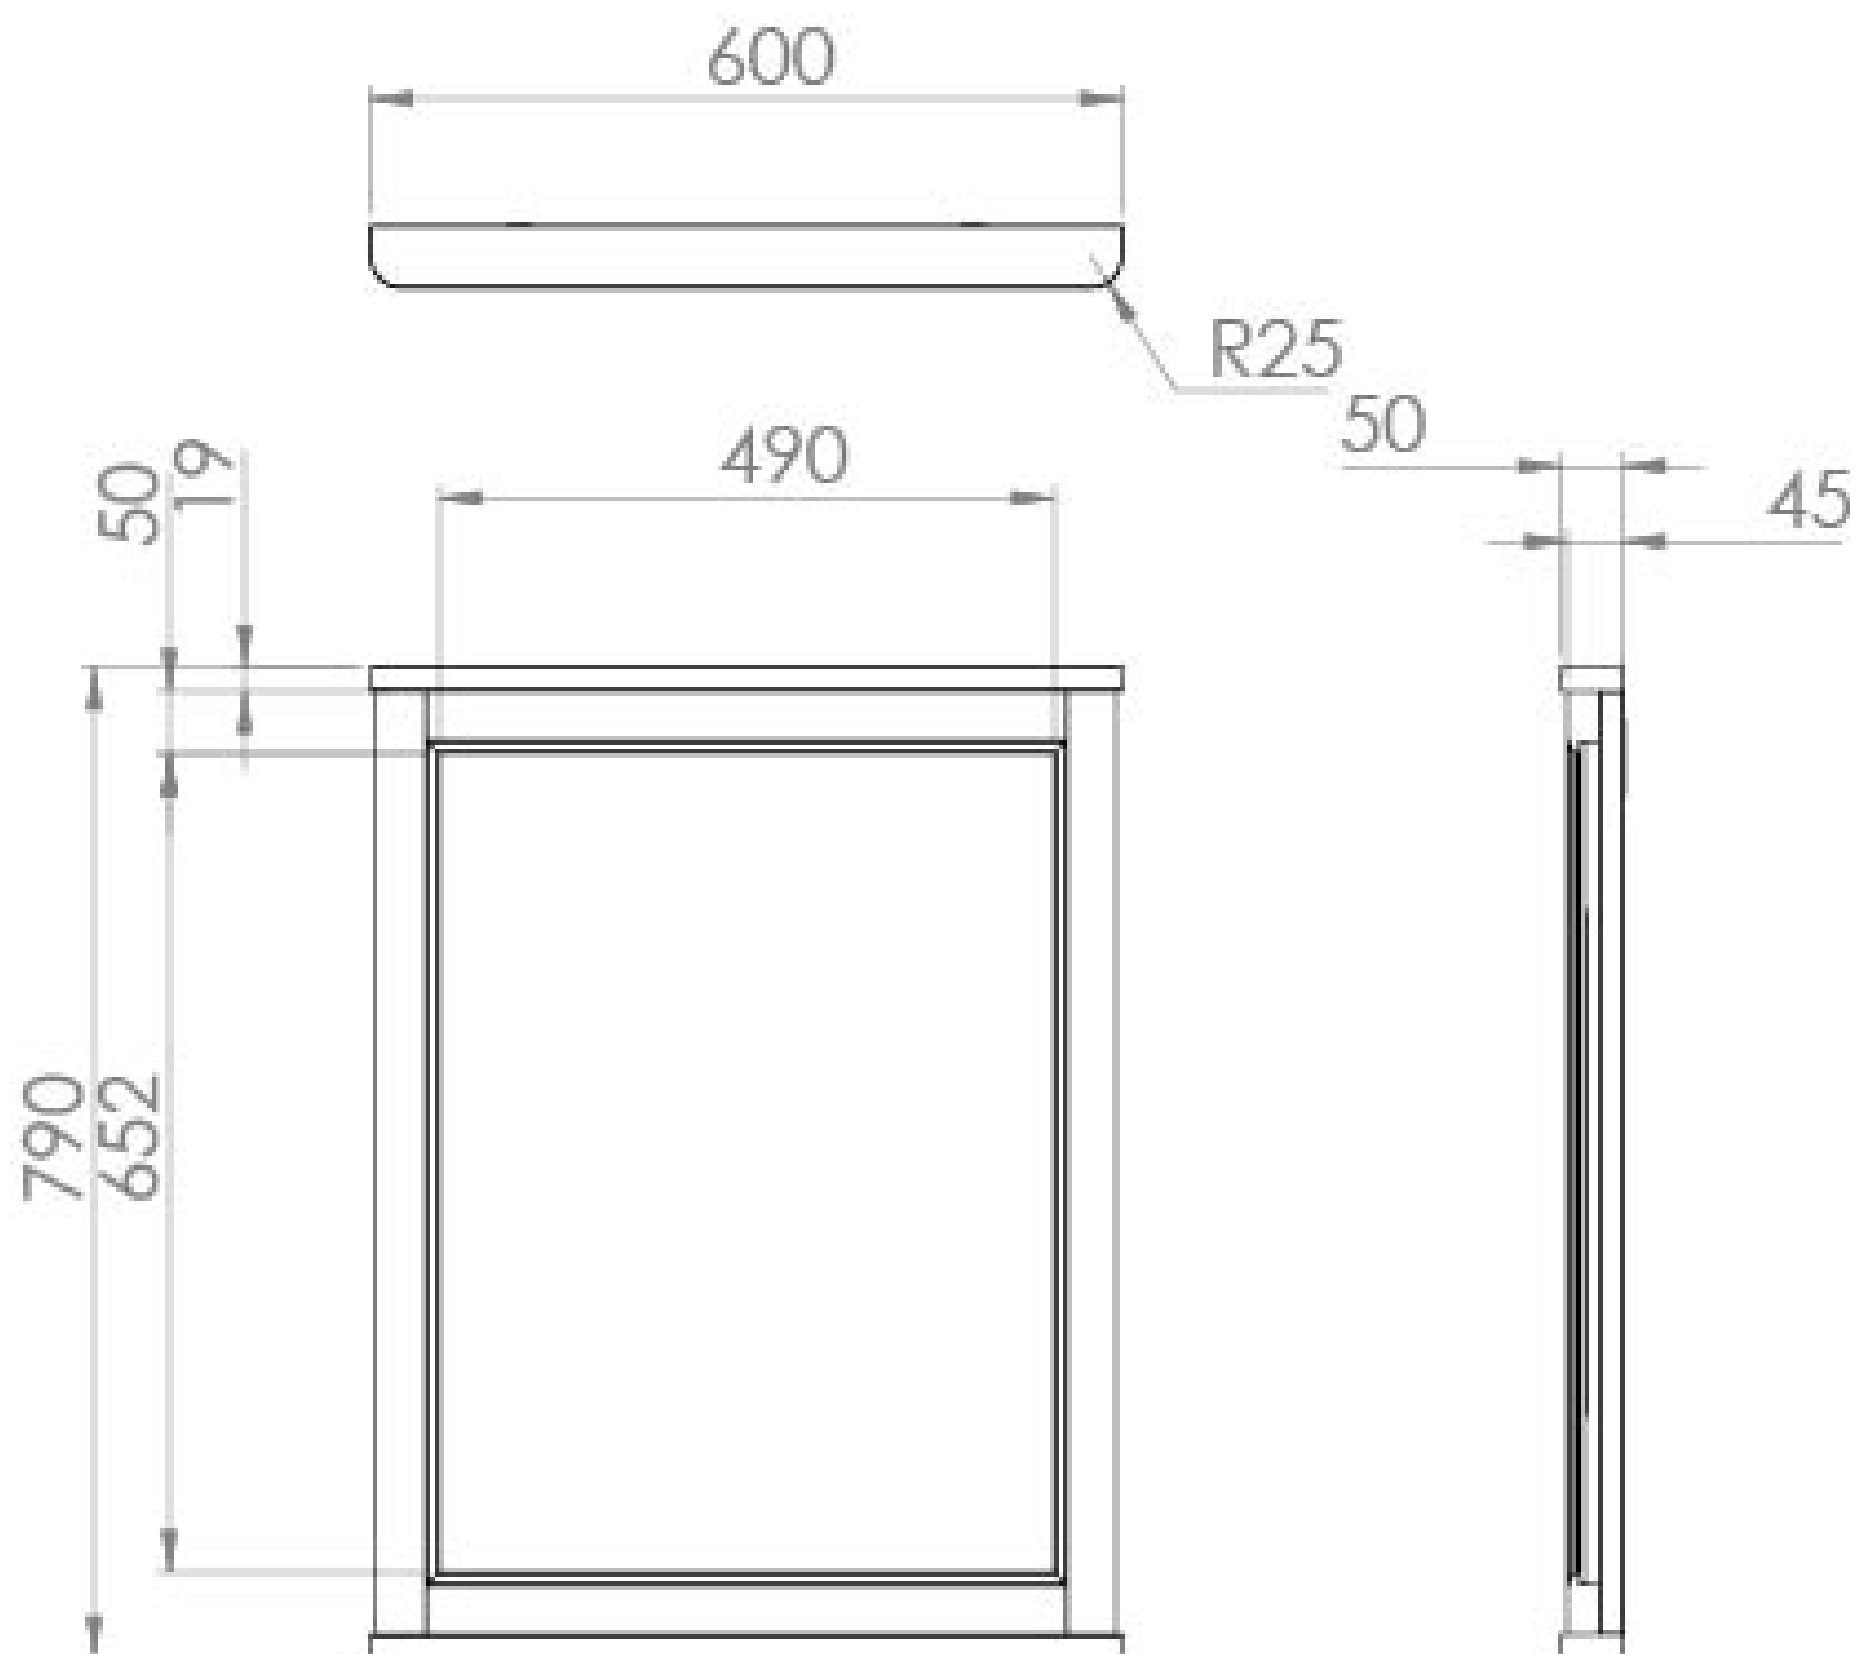

TECHNICAL DRAWING

Saneux reserves the right to alter the specifications and product range without prior notice. Dimensions are given as a guide only. Dimensions should not be used for surrounding furniture, fixtures and fittings until the product is on site.

<https://saneux.com/products/sofia-60cm-framed-mirror-cotton-white>