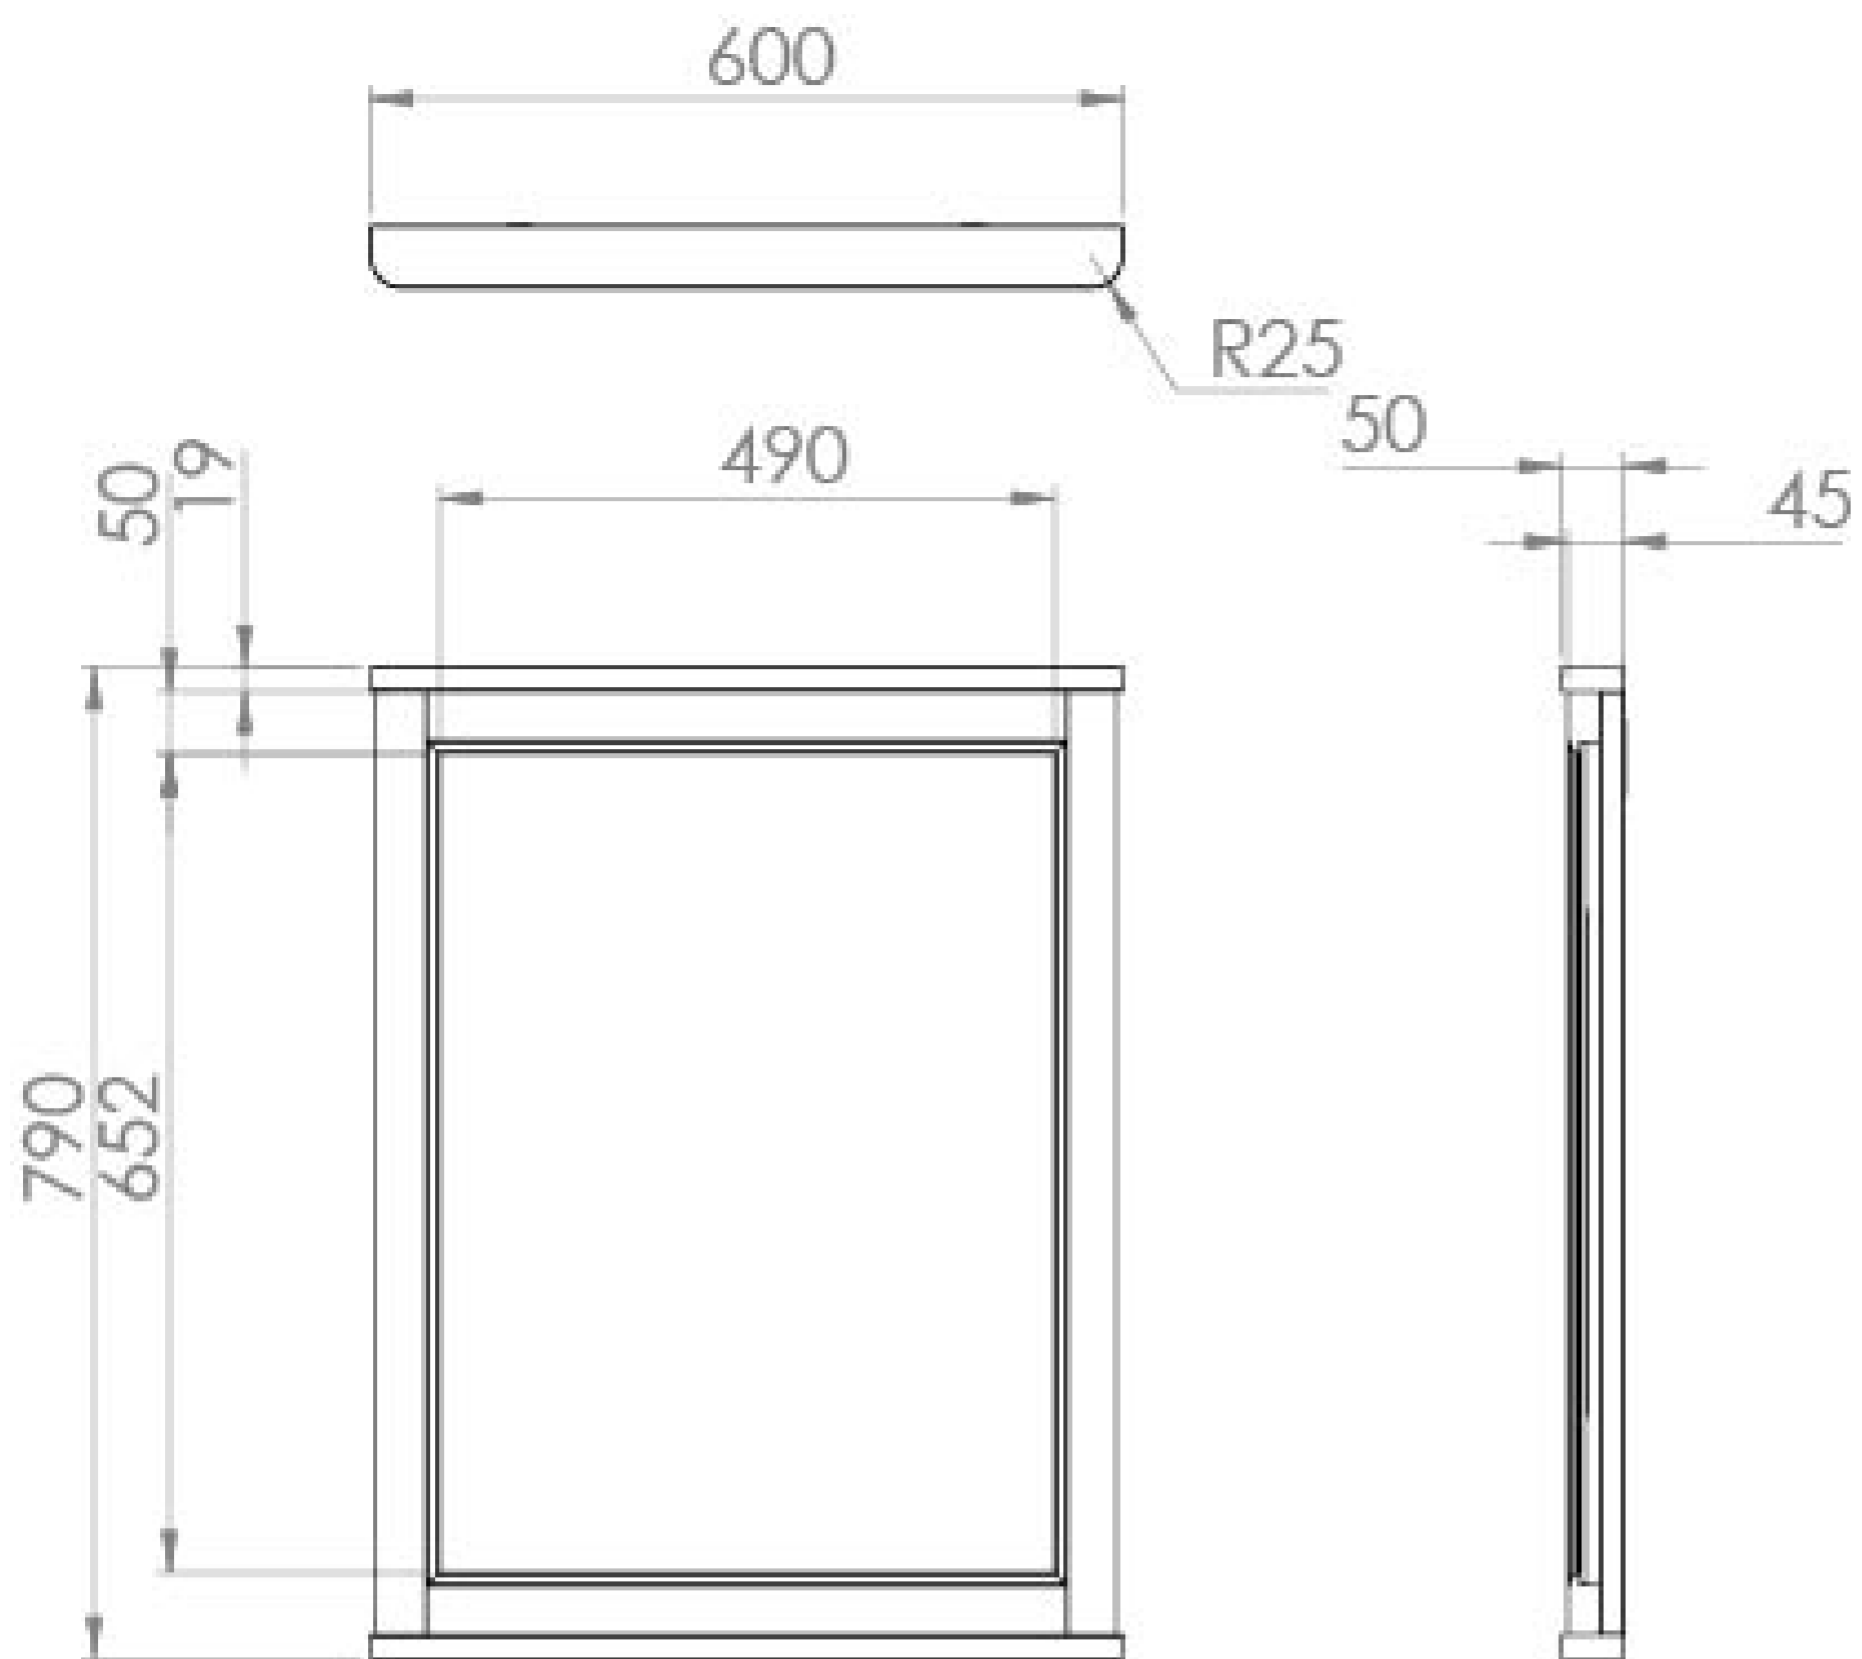

TECHNICAL DRAWING

Saneux reserves the right to alter the specifications and product range without prior notice. Dimensions are given as a guide only. Dimensions should not be used for surrounding furniture, fixtures and fittings until the product is on site.

<https://saneux.com/products/sofia-60cm-framed-mirror-cotton-white>