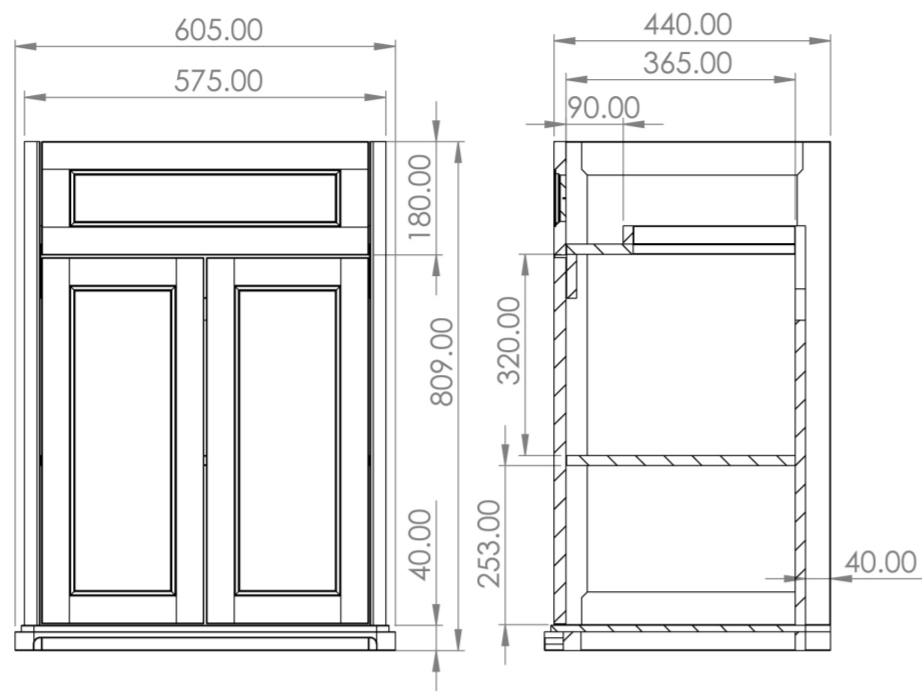

TECHNICAL DRAWING

Saneux reserves the right to alter the specifications and product range without prior notice. Dimensions are given as a guide only. Dimensions should not be used for surrounding furniture, fixtures and fittings until the product is on site.

<https://saneux.com/products/sofia-60cm-2-door-floor-standing-unit-prussian-blue>