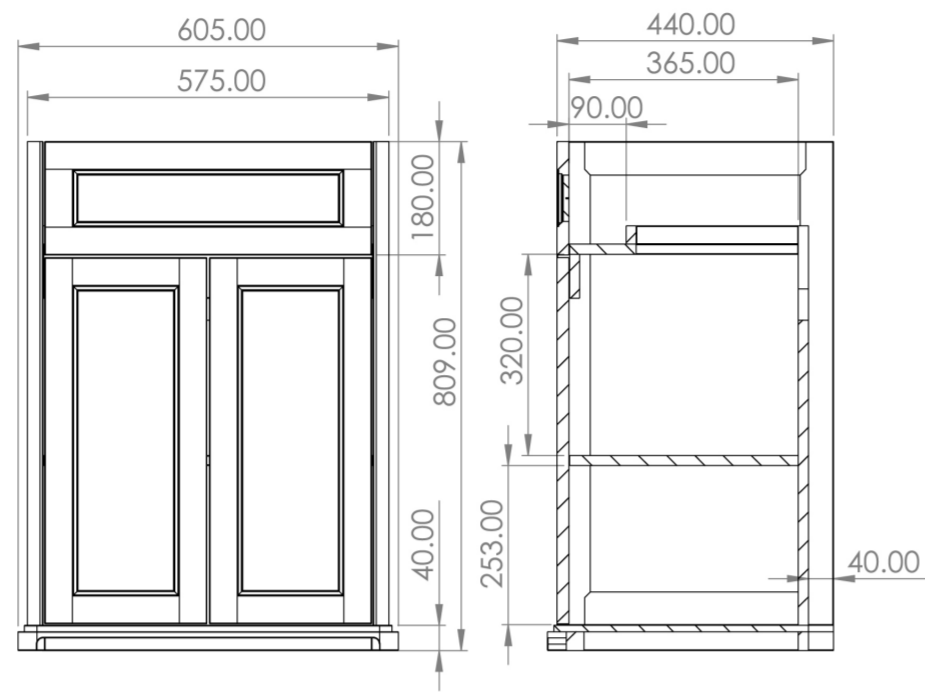

TECHNICAL DRAWING

Saneux reserves the right to alter the specifications and product range without prior notice. Dimensions are given as a guide only. Dimensions should not be used for surrounding furniture, fixtures and fittings until the product is on site.

<https://saneux.com/products/sofia-60cm-2-door-floor-standing-unit-prussian-blue>