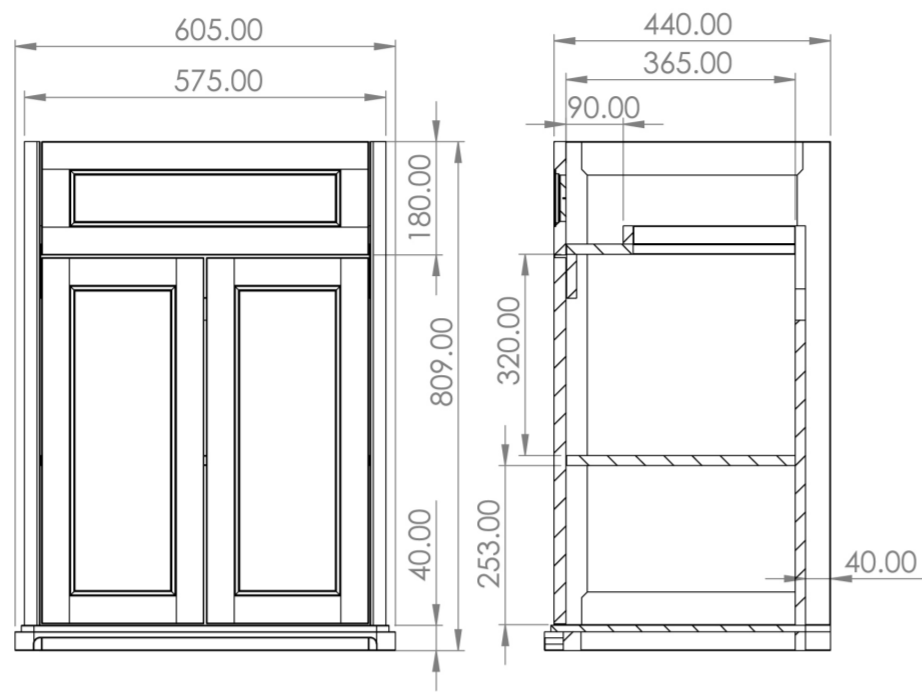

TECHNICAL DRAWING

Saneux reserves the right to alter the specifications and product range without prior notice. Dimensions are given as a guide only. Dimensions should not be used for surrounding furniture, fixtures and fittings until the product is on site.

<https://saneux.com/products/sofia-60cm-2-door-floor-standing-unit-dove-grey>