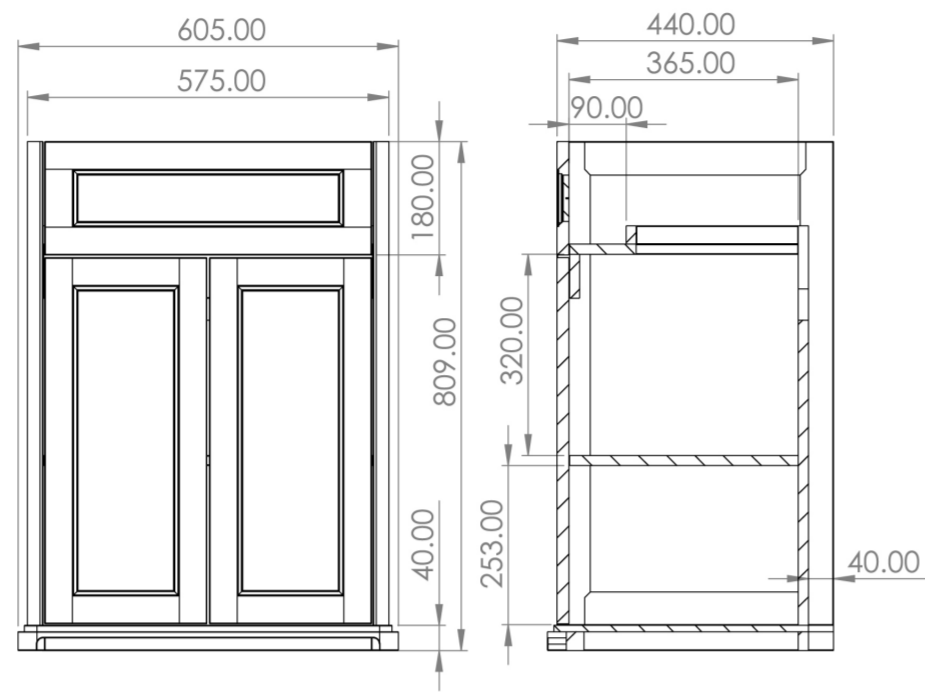

TECHNICAL DRAWING

Saneux reserves the right to alter the specifications and product range without prior notice. Dimensions are given as a guide only. Dimensions should not be used for surrounding furniture, fixtures and fittings until the product is on site.

<https://saneux.com/products/sofia-60cm-2-door-floor-standing-unit-dove-grey>