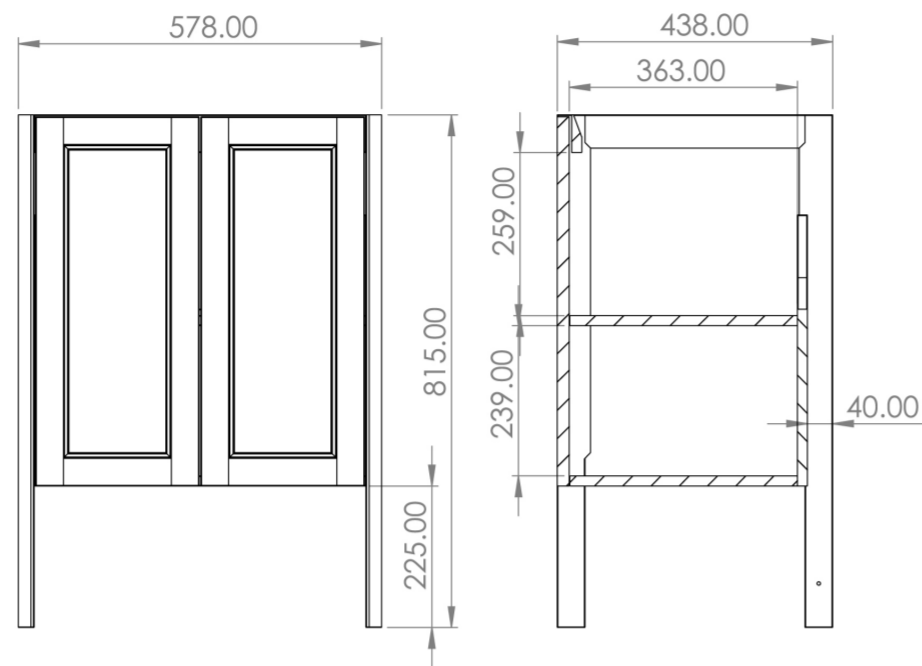

TECHNICAL DRAWING

Saneux reserves the right to alter the specifications and product range without prior notice. Dimensions are given as a guide only. Dimensions should not be used for surrounding furniture, fixtures and fittings until the product is on site.

<https://saneux.com/products/sofia-60cm-2-door-floor-standing-console-unit-prussian-blue>