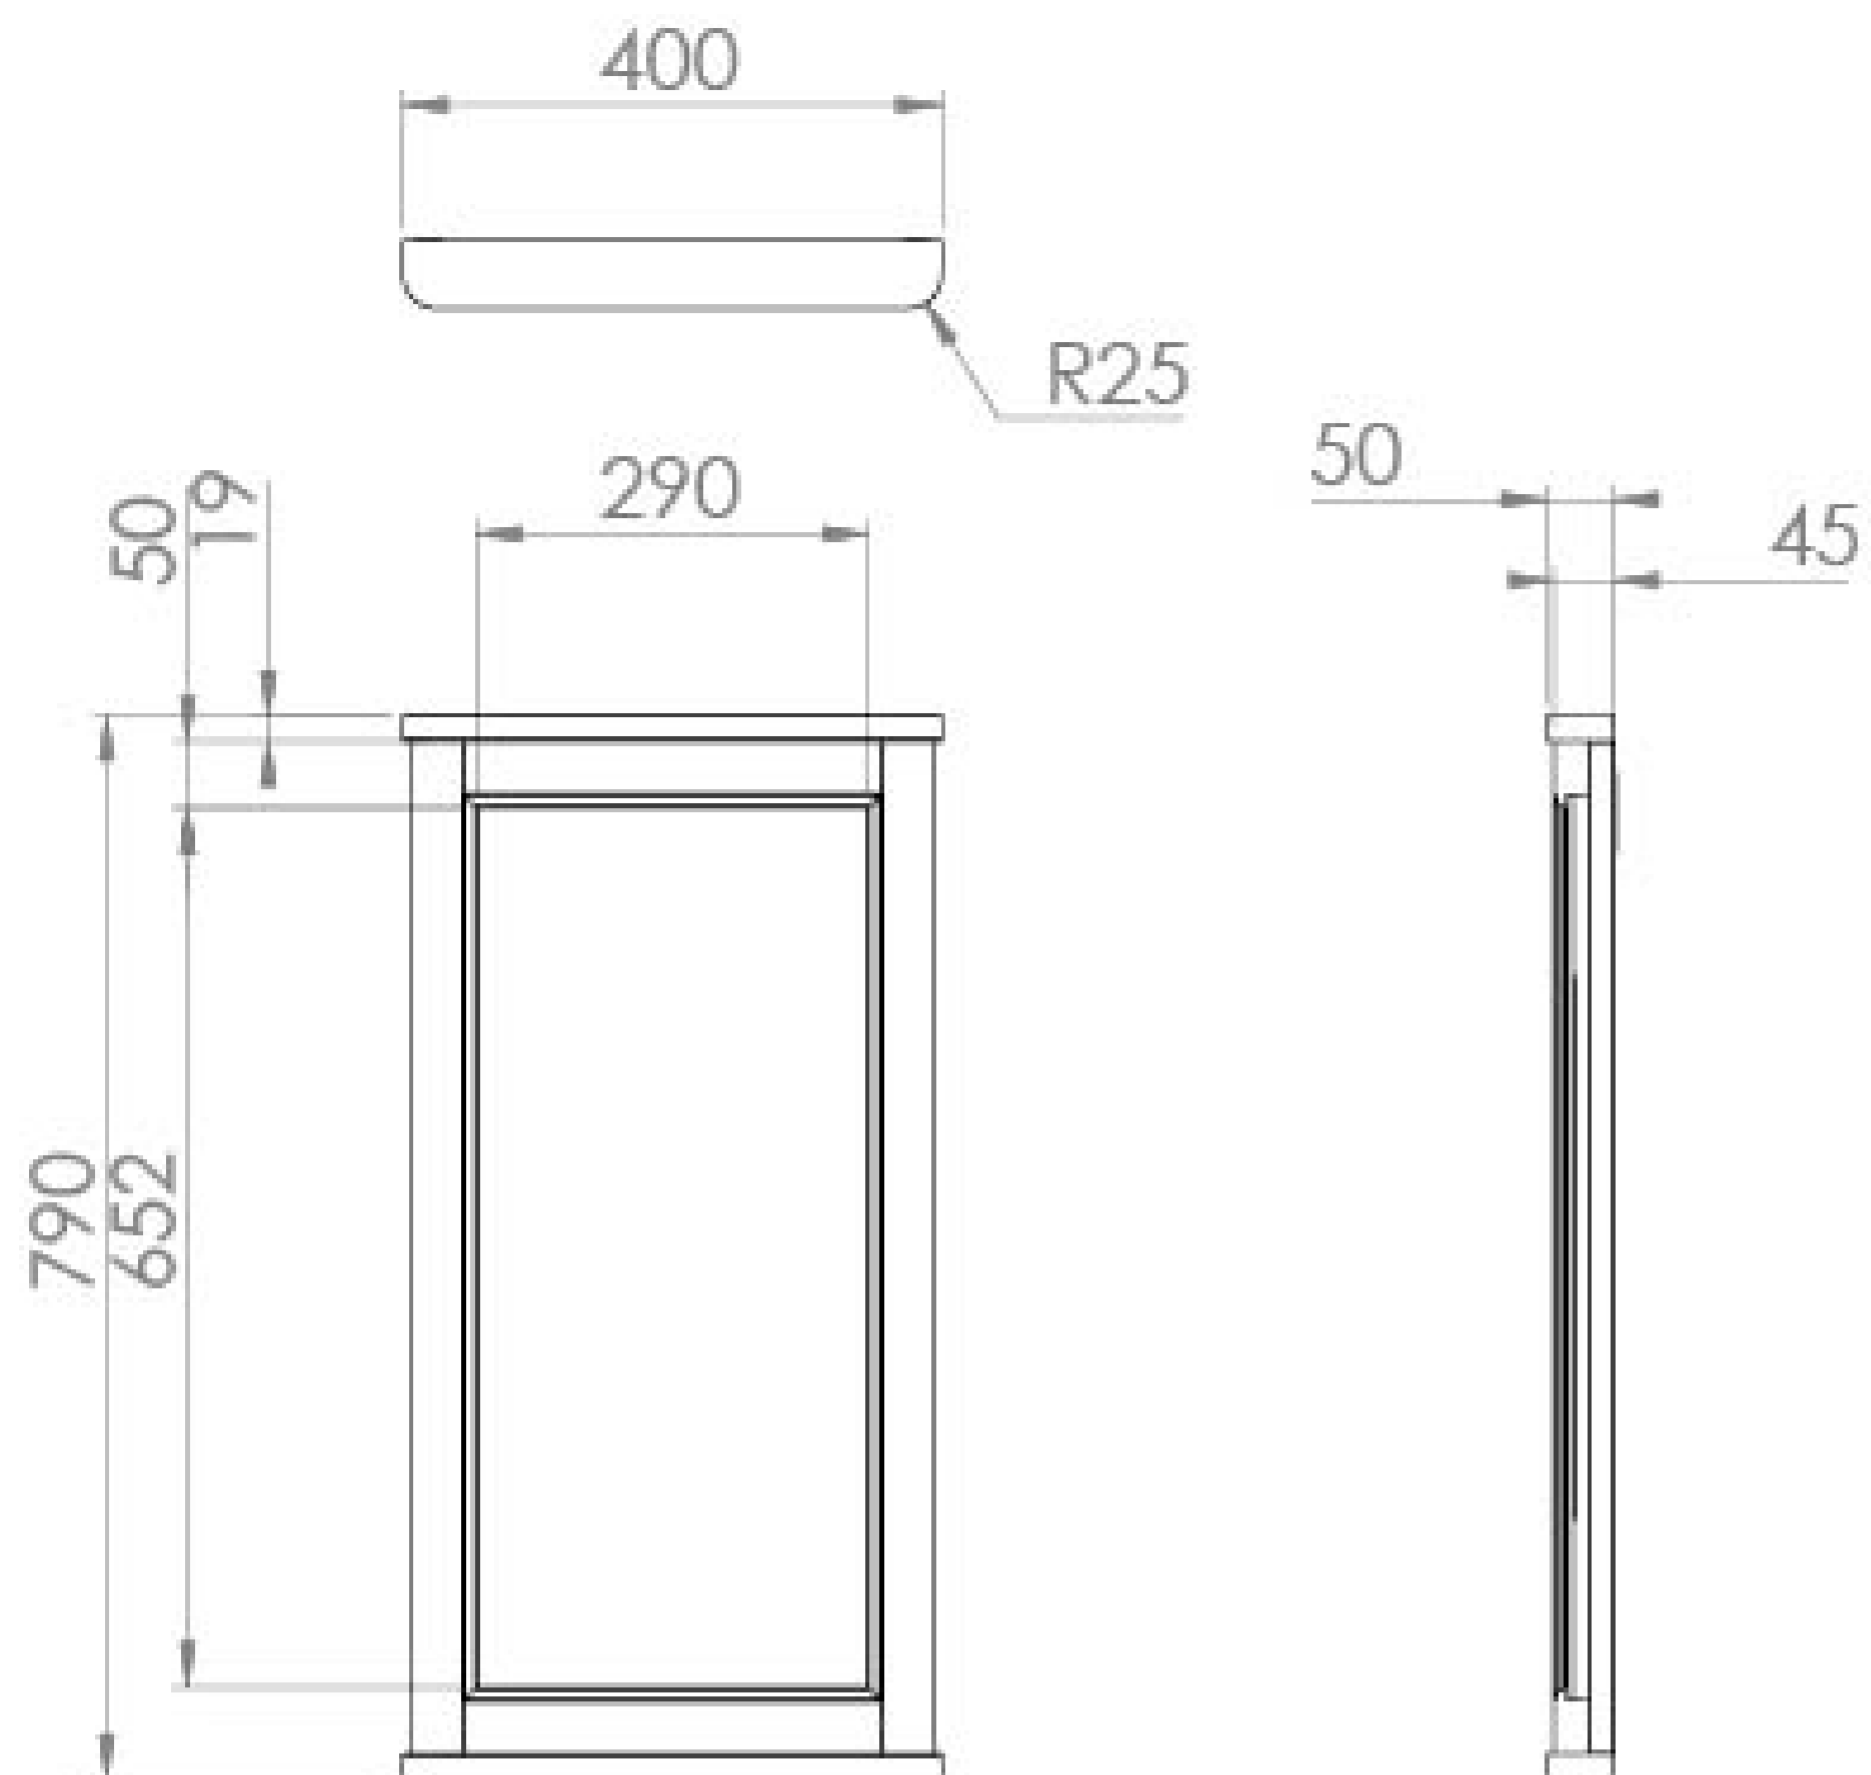

TECHNICAL DRAWING

Saneux reserves the right to alter the specifications and product range without prior notice. Dimensions are given as a guide only. Dimensions should not be used for surrounding furniture, fixtures and fittings until the product is on site.

<https://saneux.com/products/sofia-40cm-framed-mirror-prussian-blue>