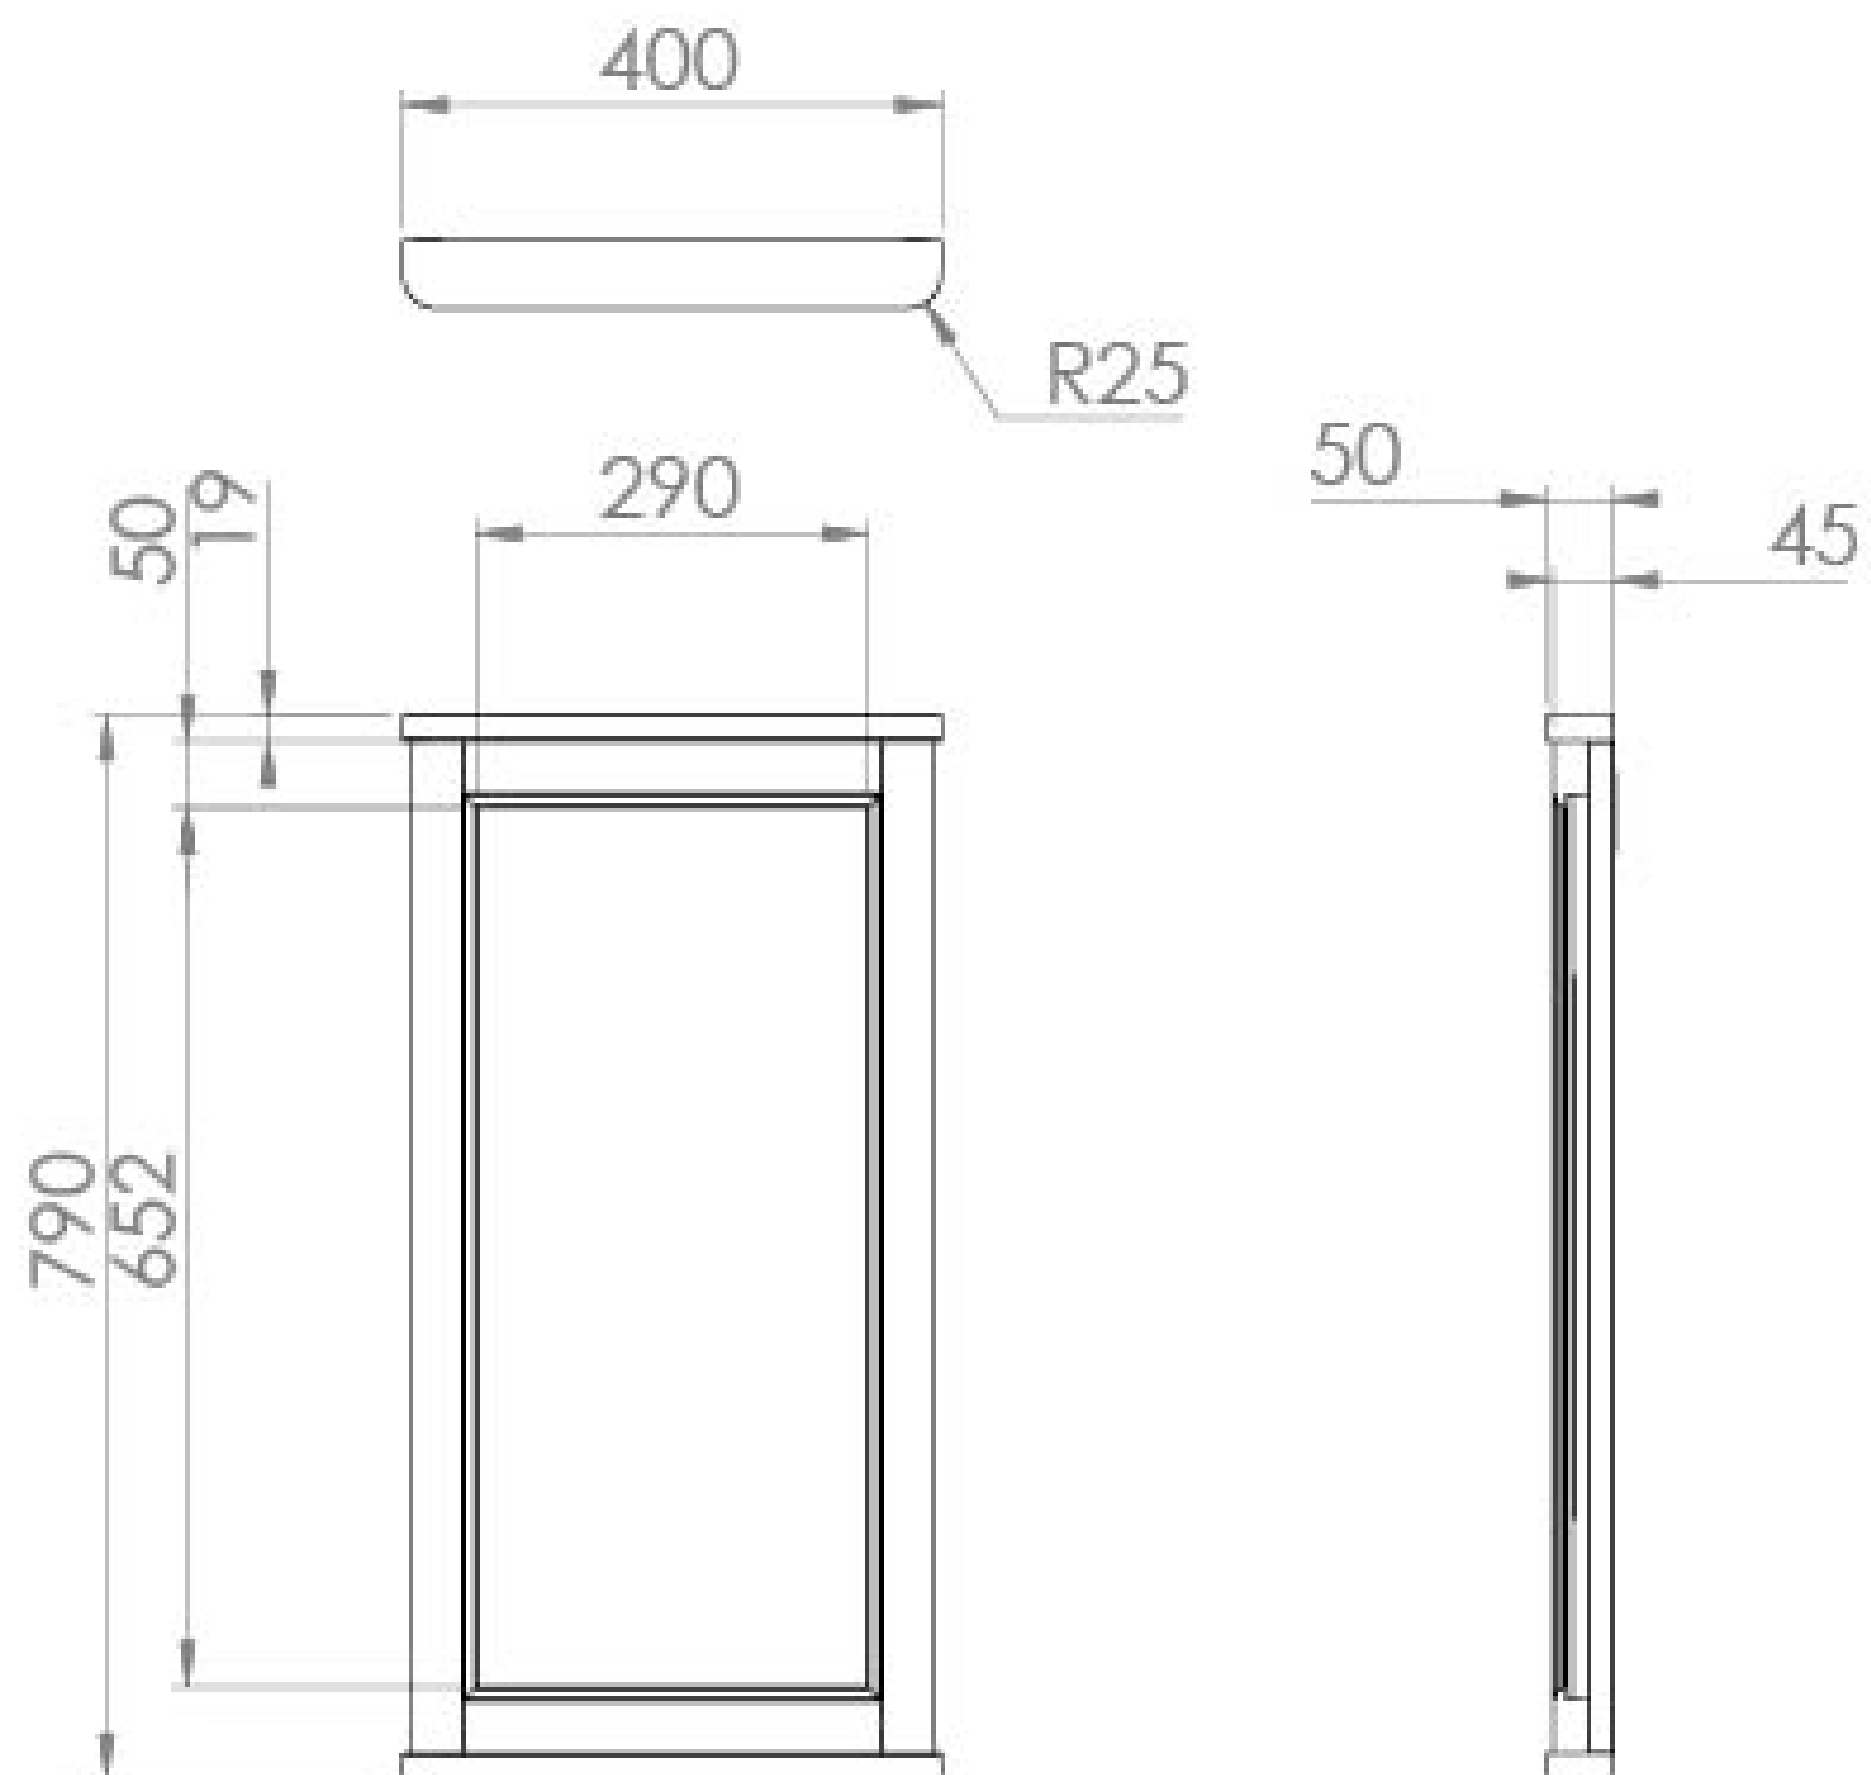

TECHNICAL DRAWING

Saneux reserves the right to alter the specifications and product range without prior notice. Dimensions are given as a guide only. Dimensions should not be used for surrounding furniture, fixtures and fittings until the product is on site.

<https://saneux.com/products/sofia-40cm-framed-mirror-prussian-blue>