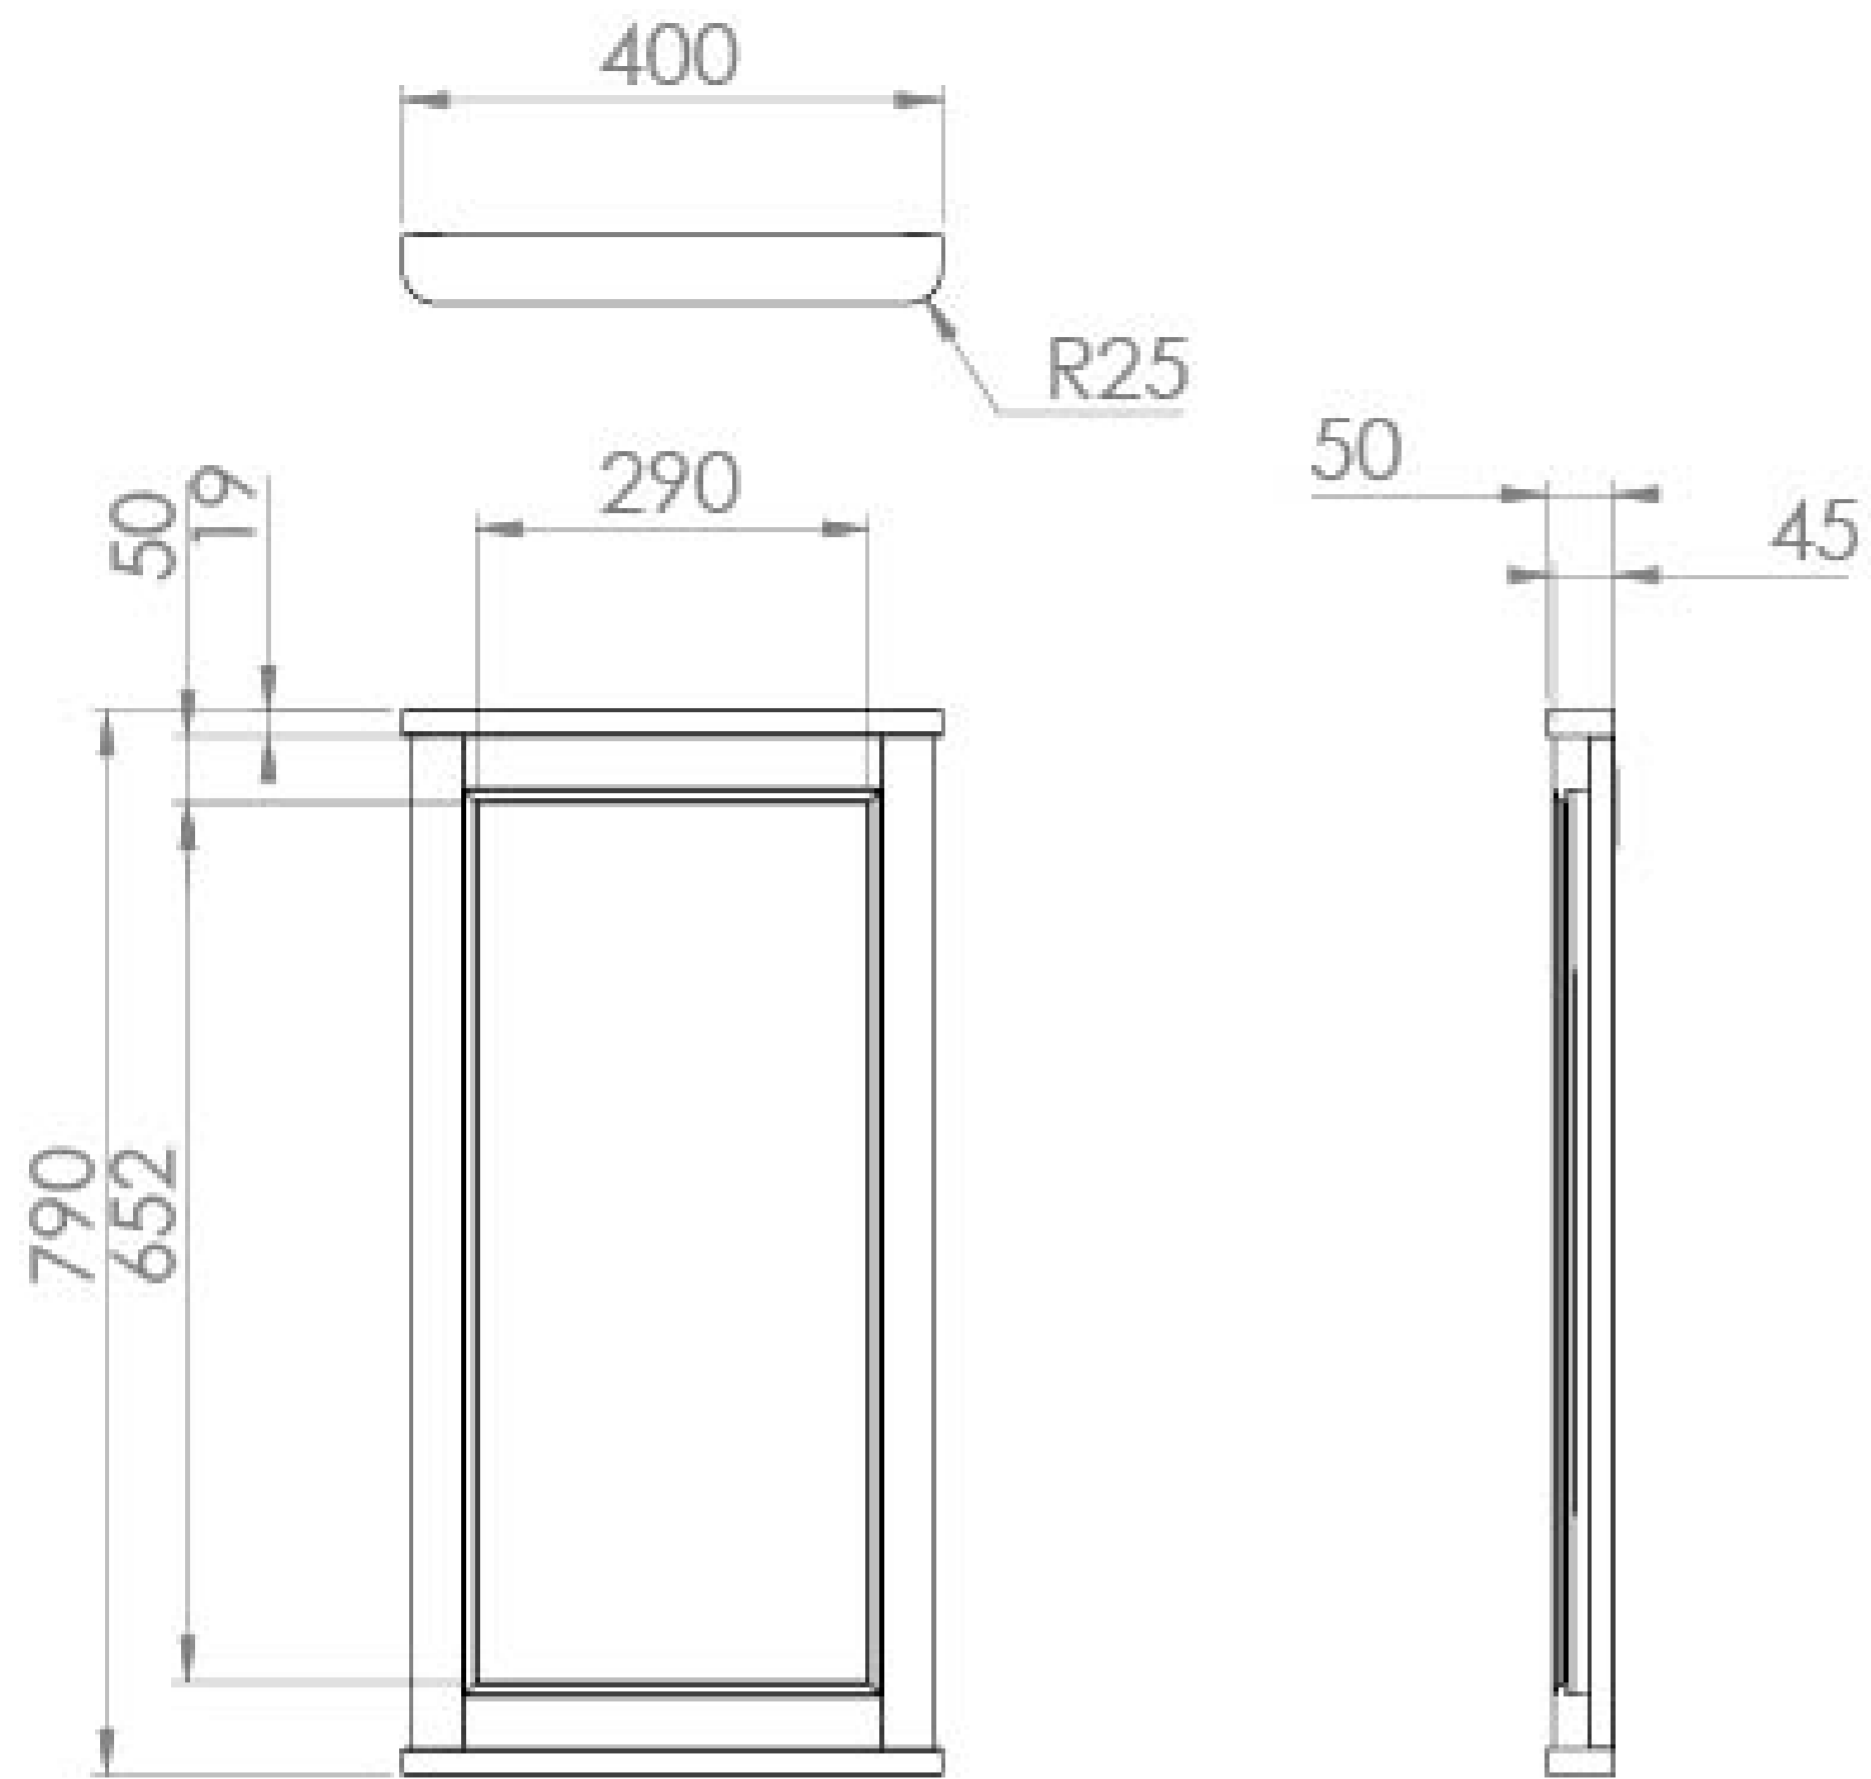

TECHNICAL DRAWING

Saneux reserves the right to alter the specifications and product range without prior notice. Dimensions are given as a guide only. Dimensions should not be used for surrounding furniture, fixtures and fittings until the product is on site.

<https://saneux.com/products/sofia-40cm-framed-mirror-dove-grey>