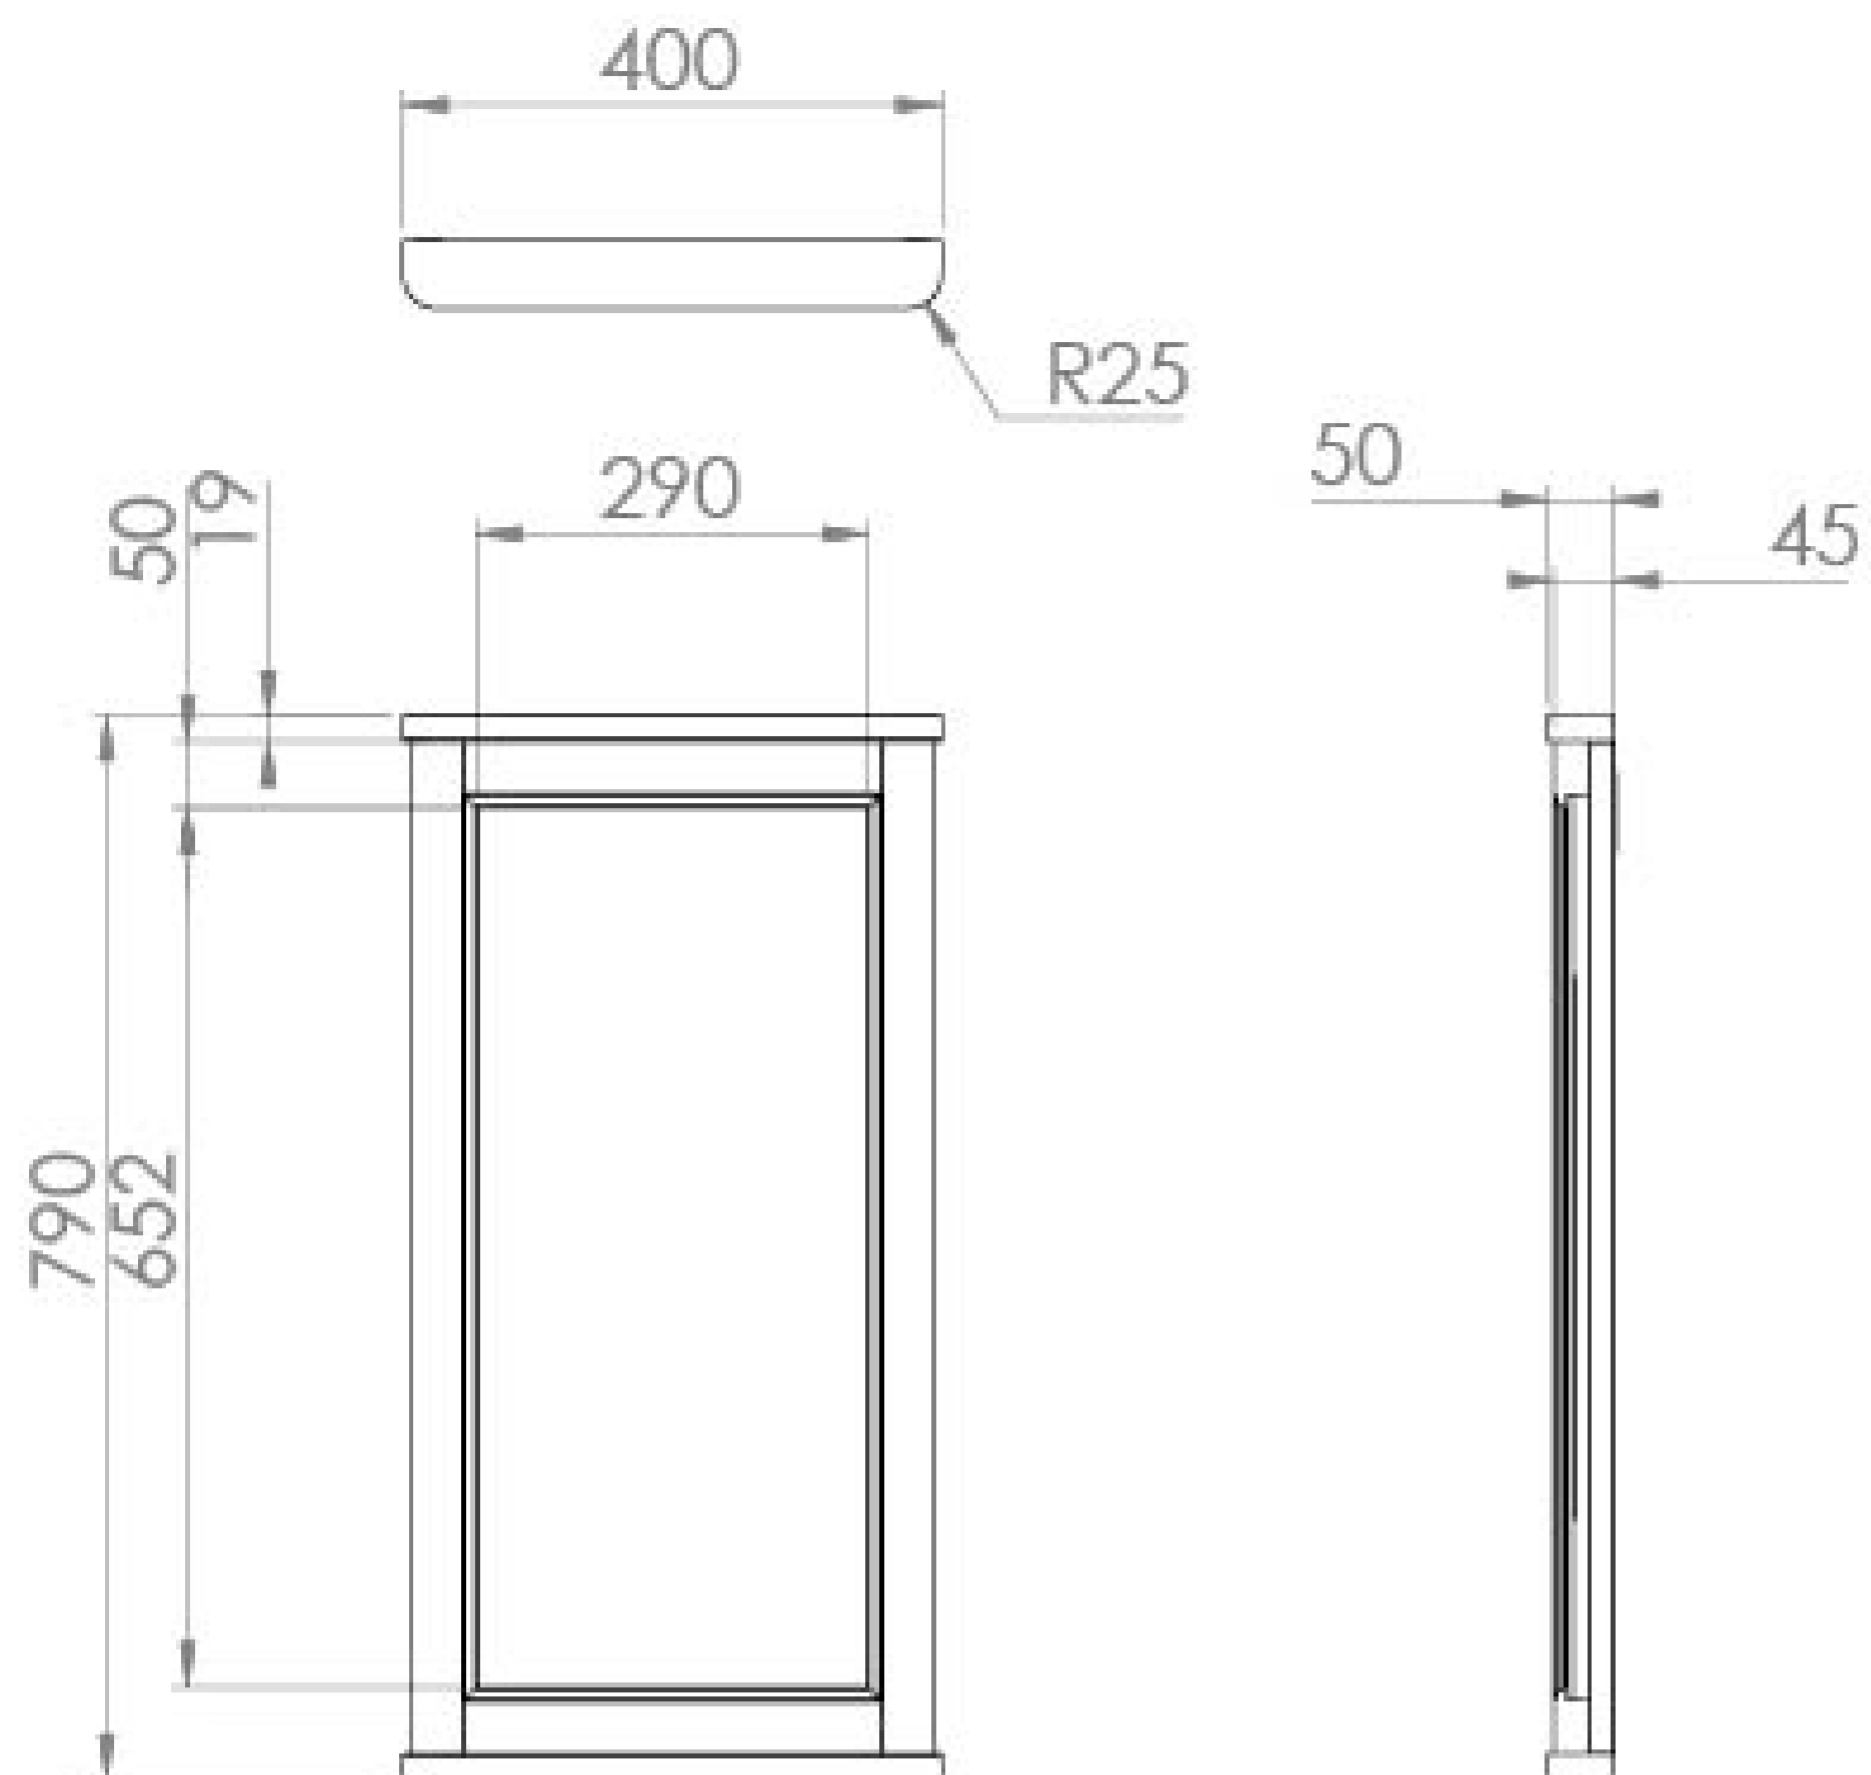

TECHNICAL DRAWING

Saneux reserves the right to alter the specifications and product range without prior notice. Dimensions are given as a guide only. Dimensions should not be used for surrounding furniture, fixtures and fittings until the product is on site.

<https://saneux.com/products/sofia-40cm-framed-mirror-dove-grey>