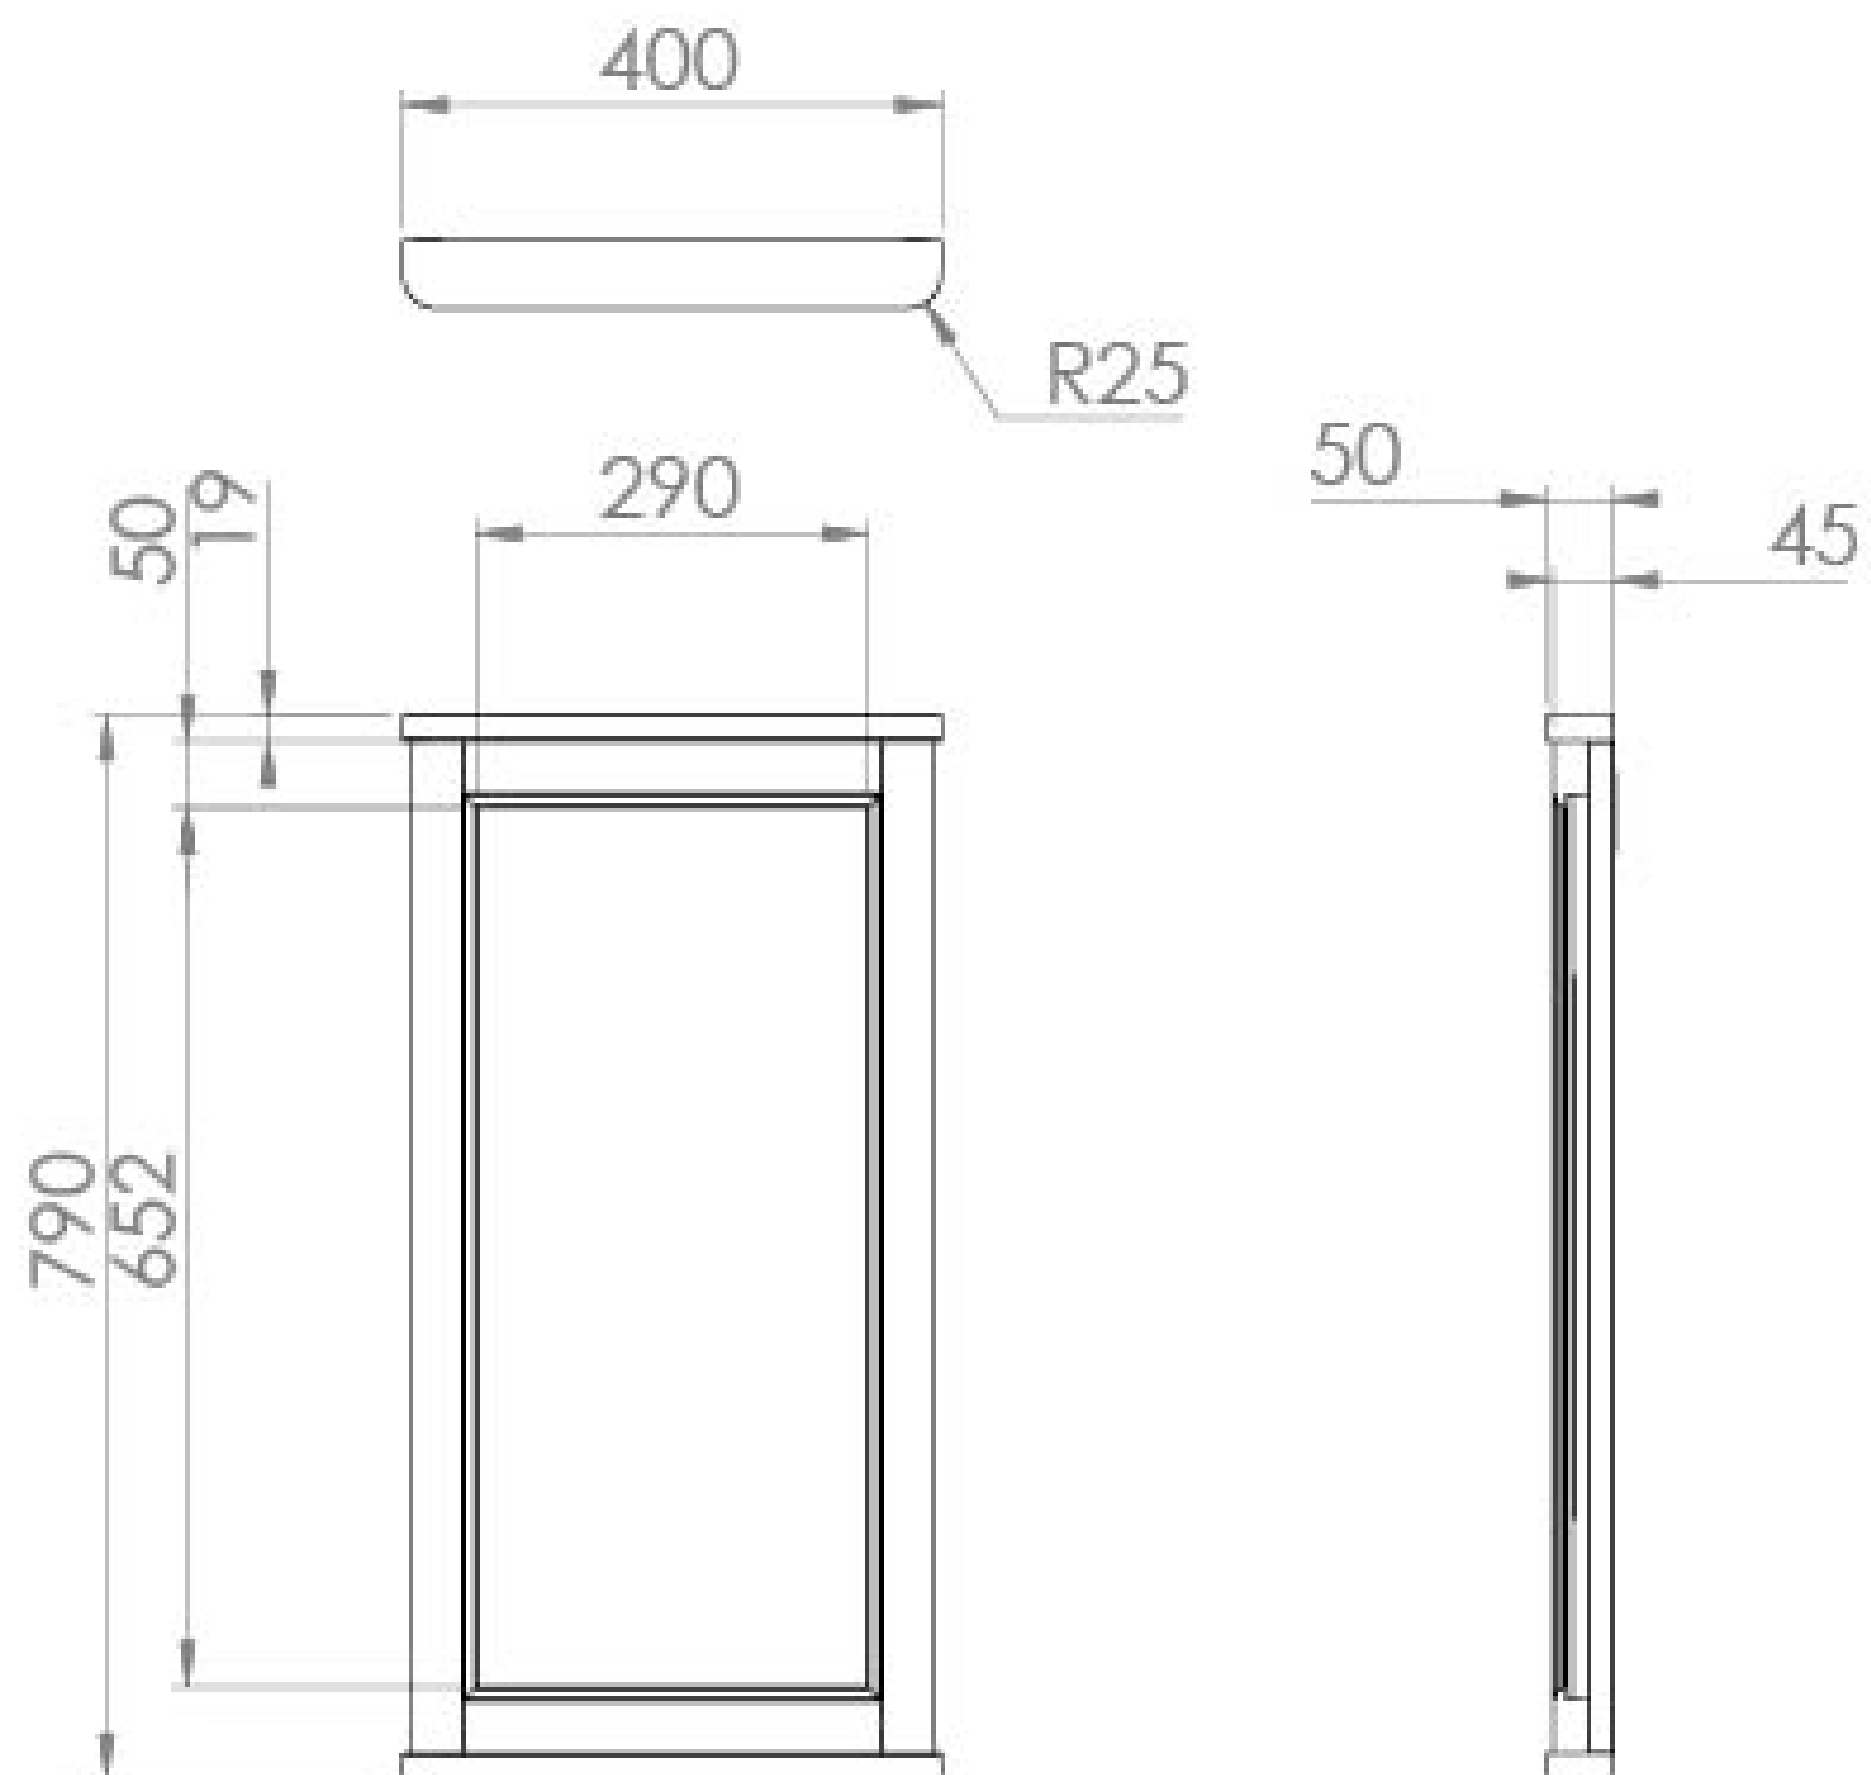

TECHNICAL DRAWING

Saneux reserves the right to alter the specifications and product range without prior notice. Dimensions are given as a guide only. Dimensions should not be used for surrounding furniture, fixtures and fittings until the product is on site.

<https://saneux.com/products/sofia-40cm-framed-mirror-dove-grey>