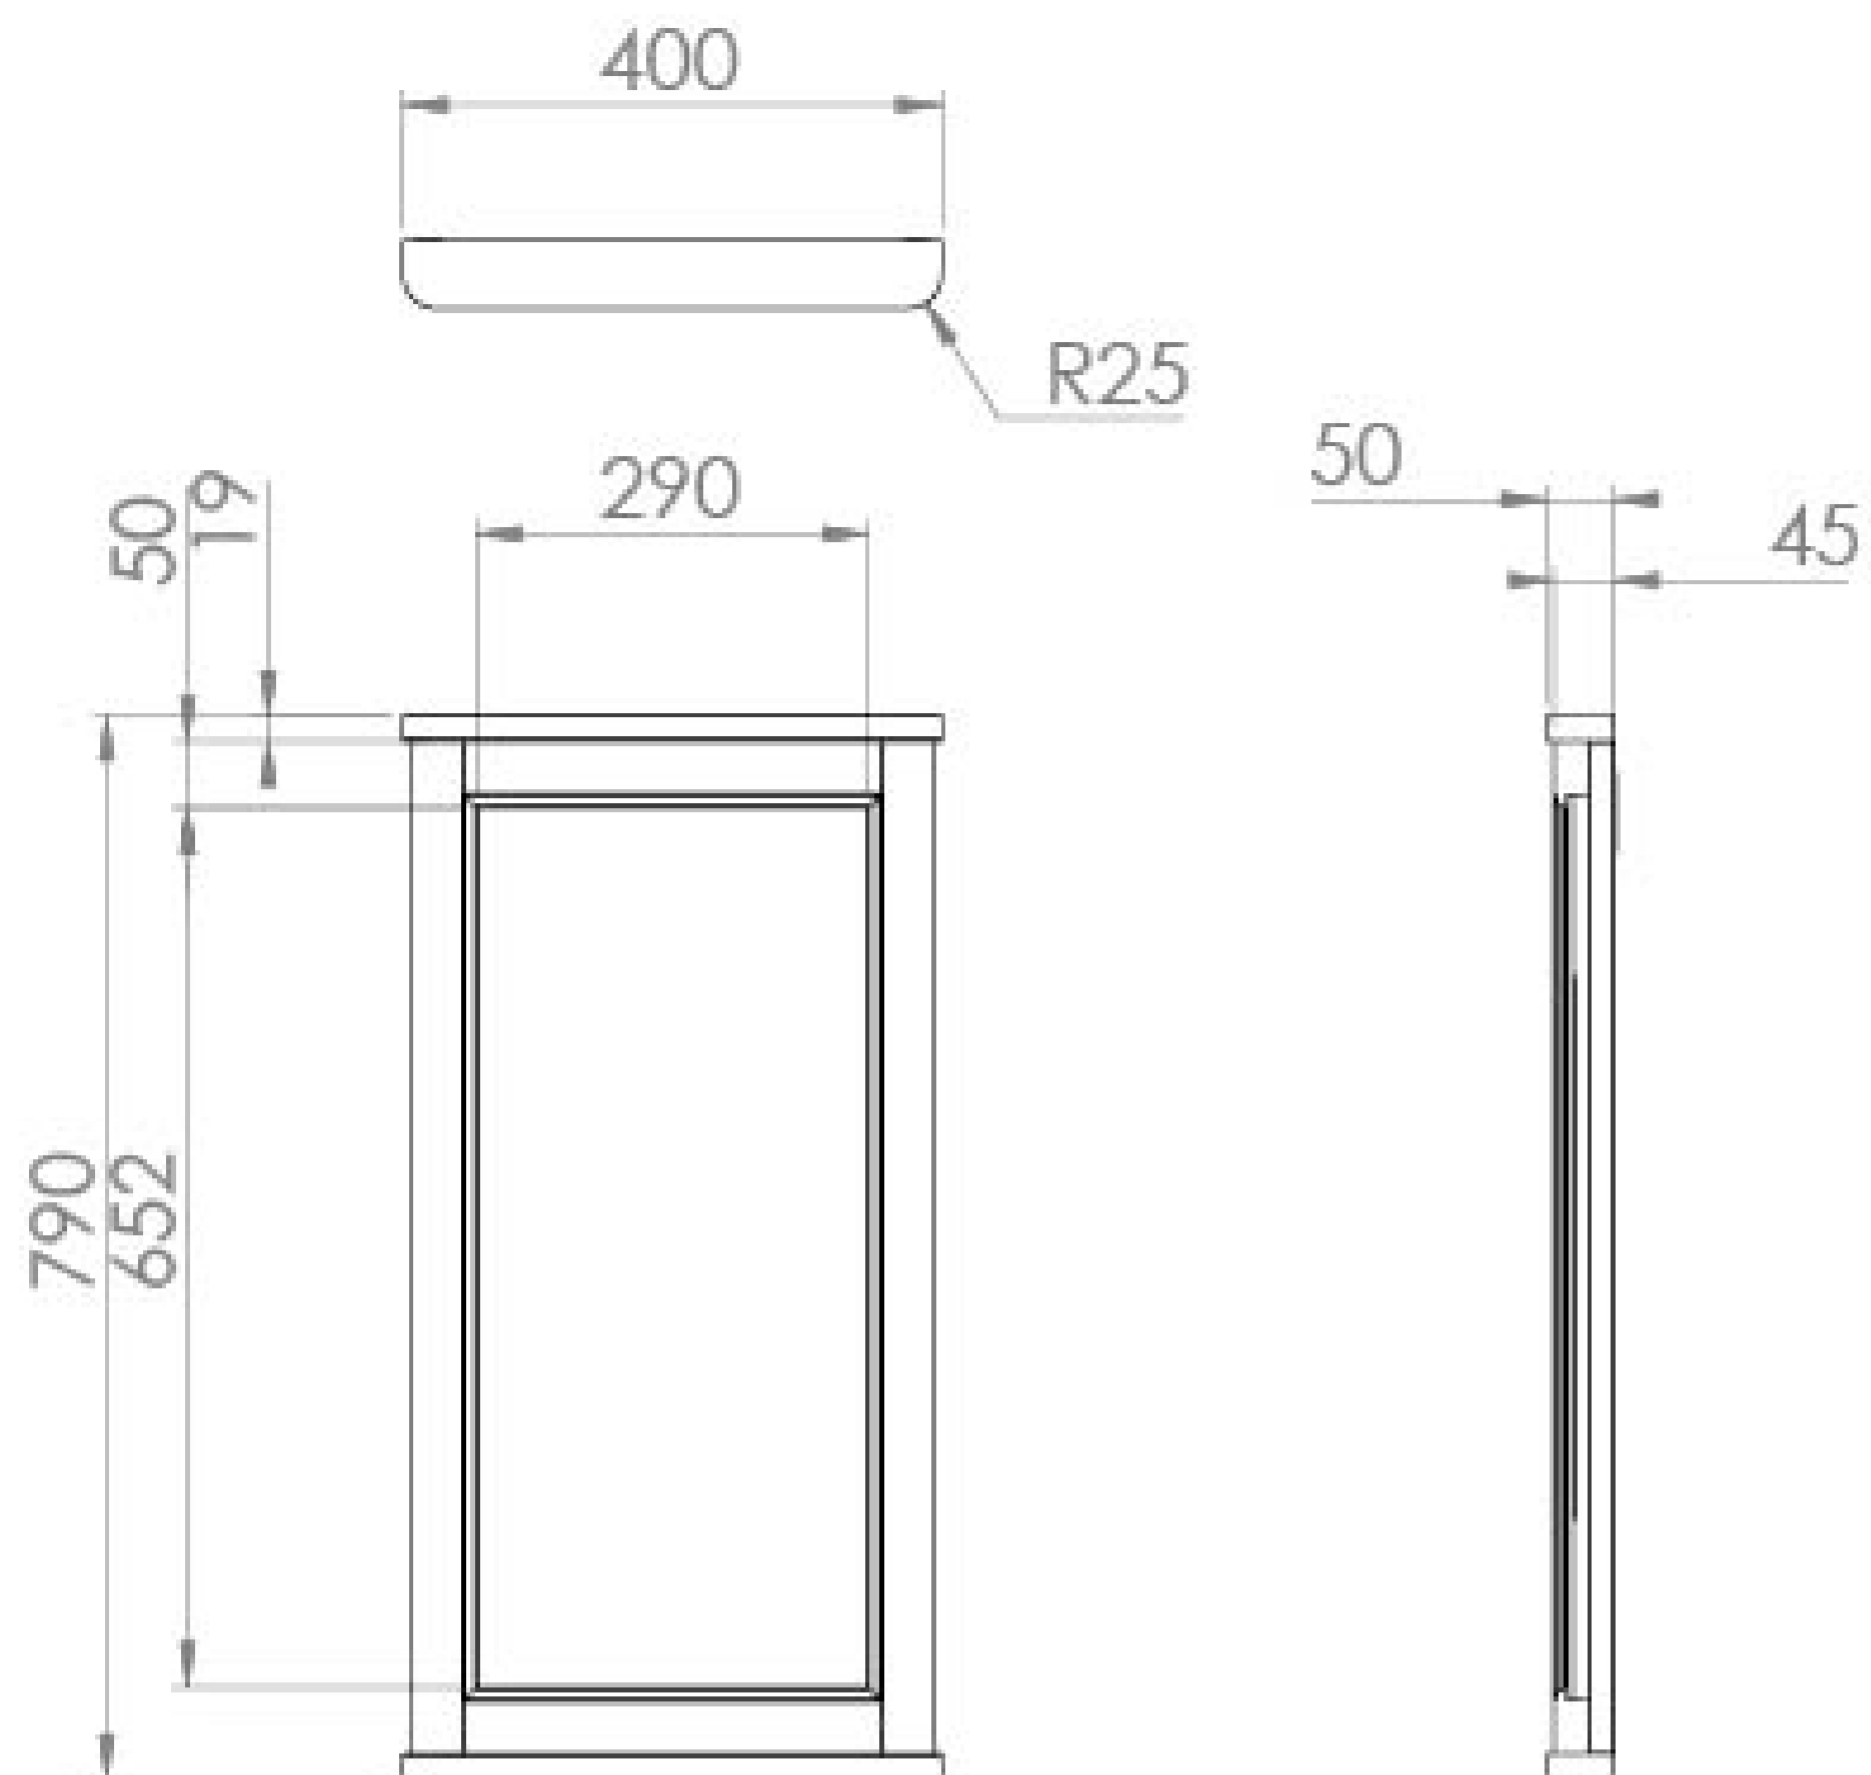

TECHNICAL DRAWING

Saneux reserves the right to alter the specifications and product range without prior notice. Dimensions are given as a guide only. Dimensions should not be used for surrounding furniture, fixtures and fittings until the product is on site.

<https://saneux.com/products/sofia-40cm-framed-mirror-cotton-white>