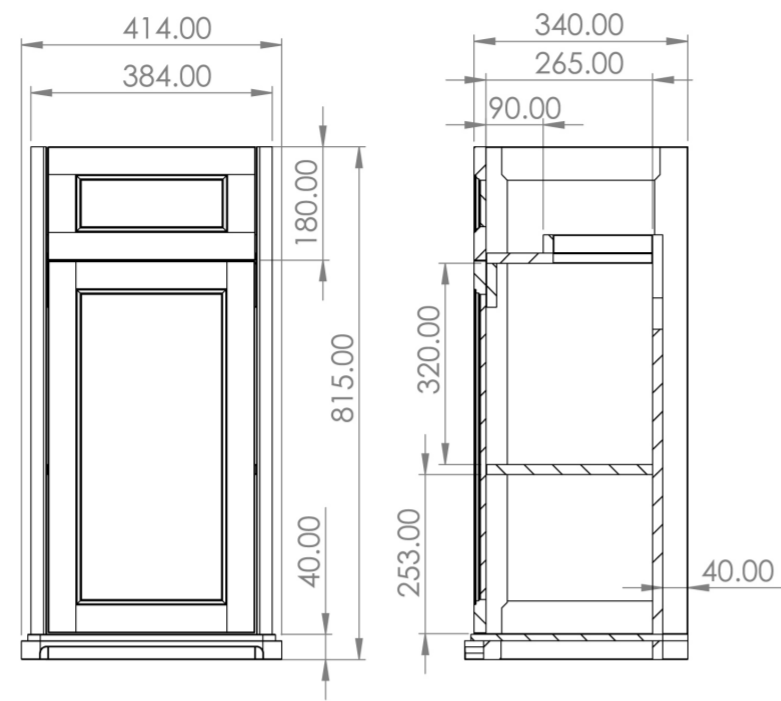

TECHNICAL DRAWING

Saneux reserves the right to alter the specifications and product range without prior notice. Dimensions are given as a guide only. Dimensions should not be used for surrounding furniture, fixtures and fittings until the product is on site.

<https://saneux.com/products/sofia-40cm-1-door-floor-standing-unit-prussian-blue>