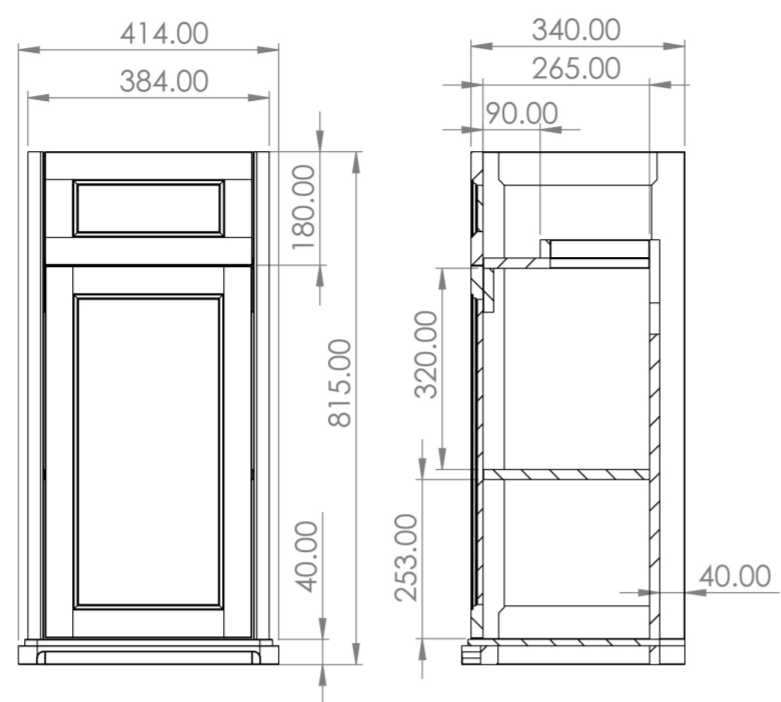

TECHNICAL DRAWING

Saneux reserves the right to alter the specifications and product range without prior notice. Dimensions are given as a guide only. Dimensions should not be used for surrounding furniture, fixtures and fittings until the product is on site.

<https://saneux.com/products/sofia-40cm-1-door-floor-standing-unit-prussian-blue>