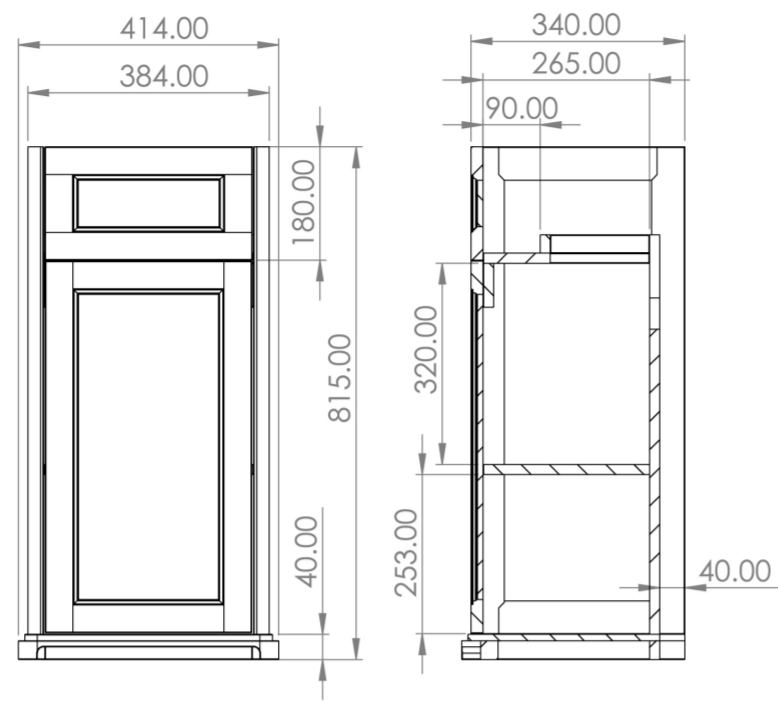

TECHNICAL DRAWING

Saneux reserves the right to alter the specifications and product range without prior notice. Dimensions are given as a guide only. Dimensions should not be used for surrounding furniture, fixtures and fittings until the product is on site.

<https://saneux.com/products/sofia-40cm-1-door-floor-standing-unit-prussian-blue>