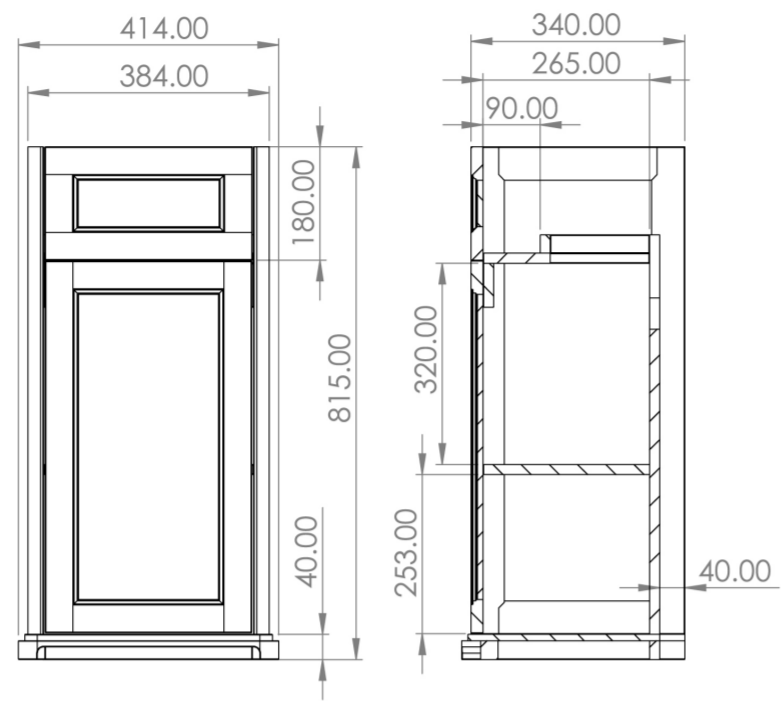

TECHNICAL DRAWING

Saneux reserves the right to alter the specifications and product range without prior notice. Dimensions are given as a guide only. Dimensions should not be used for surrounding furniture, fixtures and fittings until the product is on site.

<https://saneux.com/products/sofia-40cm-1-door-floor-standing-unit-prussian-blue>