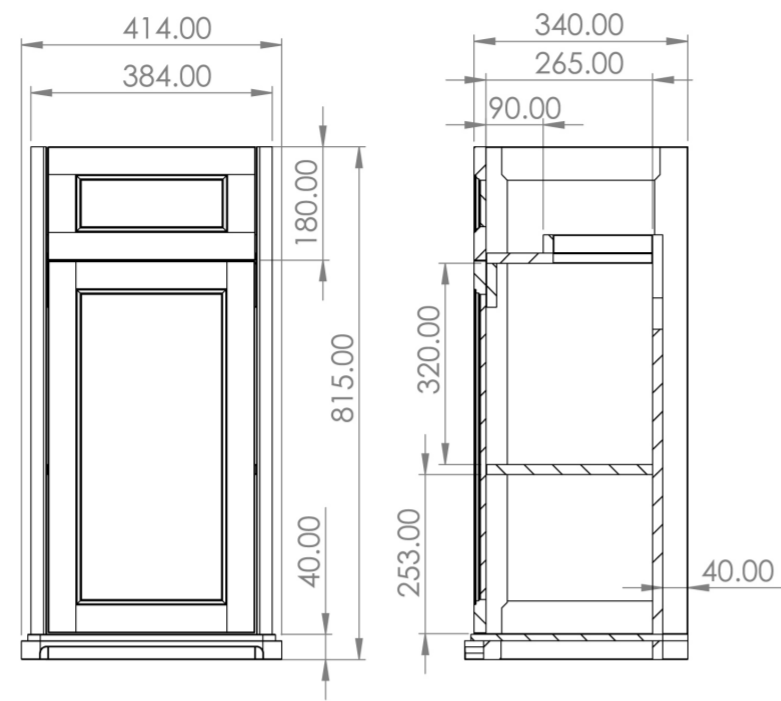

TECHNICAL DRAWING

Saneux reserves the right to alter the specifications and product range without prior notice. Dimensions are given as a guide only. Dimensions should not be used for surrounding furniture, fixtures and fittings until the product is on site.

<https://saneux.com/products/sofia-40cm-1-door-floor-standing-unit-dove-grey>