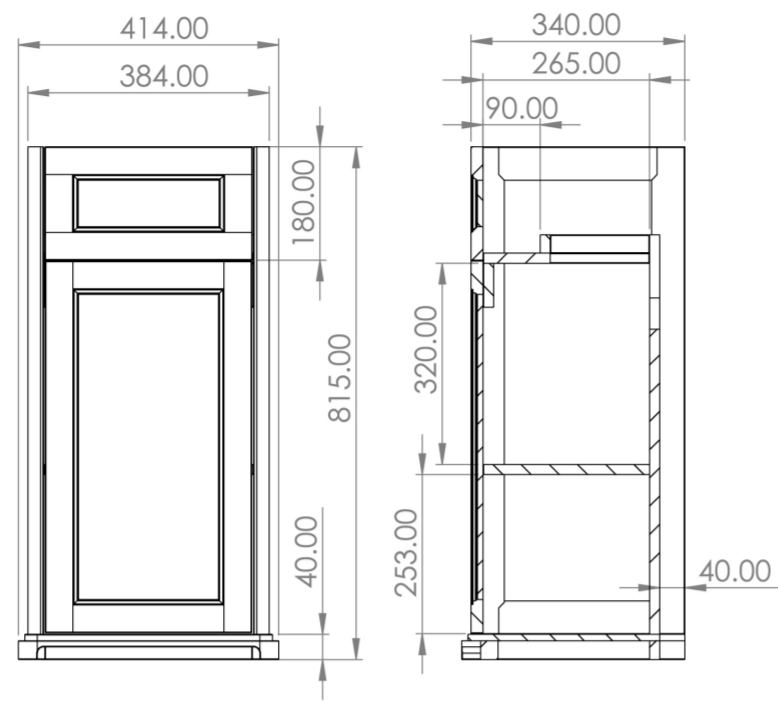

TECHNICAL DRAWING

Saneux reserves the right to alter the specifications and product range without prior notice. Dimensions are given as a guide only. Dimensions should not be used for surrounding furniture, fixtures and fittings until the product is on site.

<https://saneux.com/products/sofia-40cm-1-door-floor-standing-unit-dove-grey>