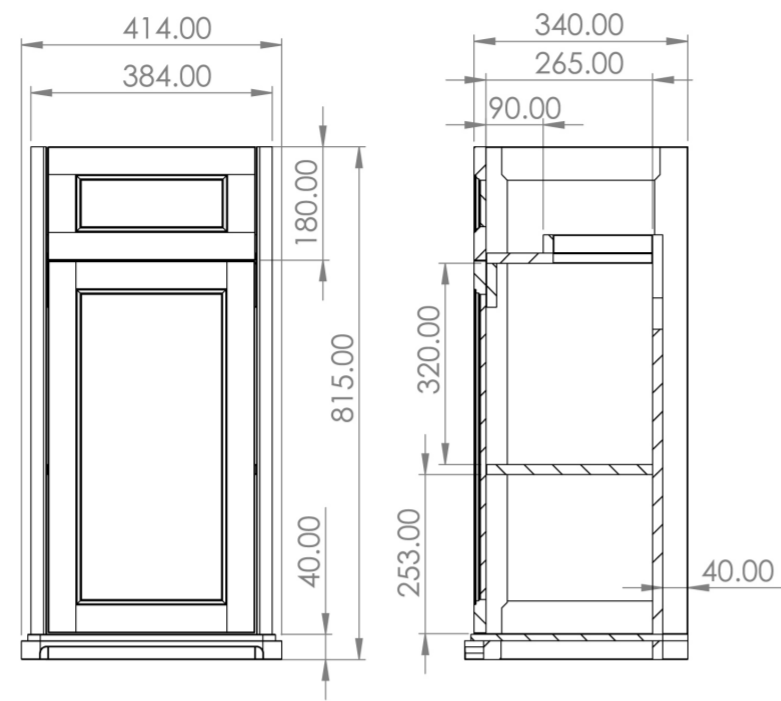

TECHNICAL DRAWING

Saneux reserves the right to alter the specifications and product range without prior notice. Dimensions are given as a guide only. Dimensions should not be used for surrounding furniture, fixtures and fittings until the product is on site.

<https://saneux.com/products/sofia-40cm-1-door-floor-standing-unit-cotton-white>