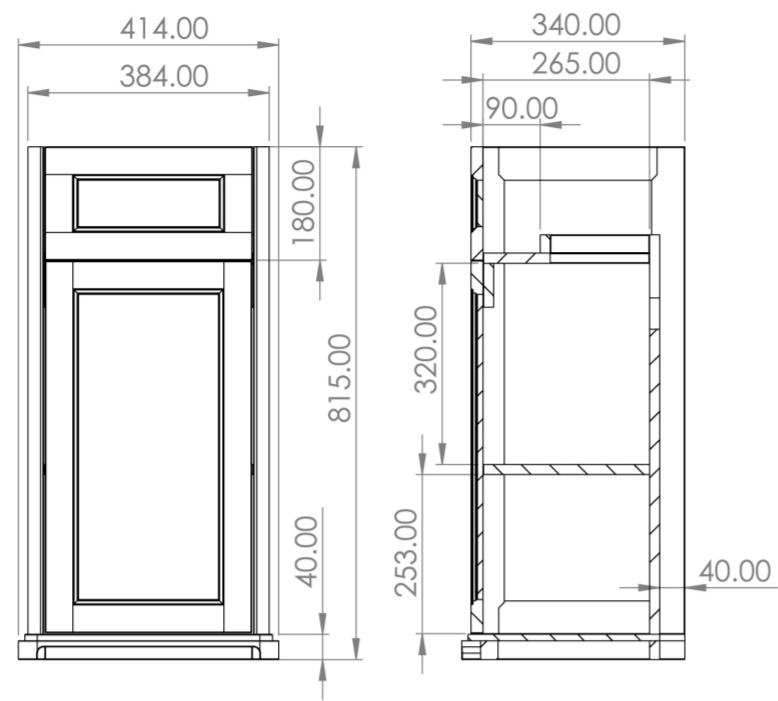

TECHNICAL DRAWING

Saneux reserves the right to alter the specifications and product range without prior notice. Dimensions are given as a guide only. Dimensions should not be used for surrounding furniture, fixtures and fittings until the product is on site.

<https://saneux.com/products/sofia-40cm-1-door-floor-standing-unit-cotton-white>