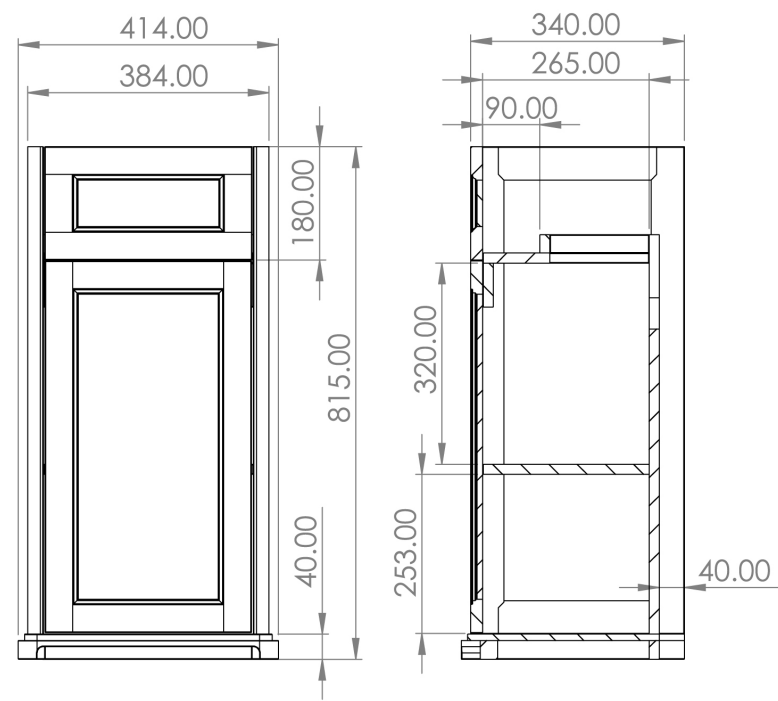

TECHNICAL DRAWING

Saneux reserves the right to alter the specifications and product range without prior notice. Dimensions are given as a guide only. Dimensions should not be used for surrounding furniture, fixtures and fittings until the product is on site.

<https://saneux.com/products/sofia-40cm-1-door-floor-standing-unit-cotton-white>