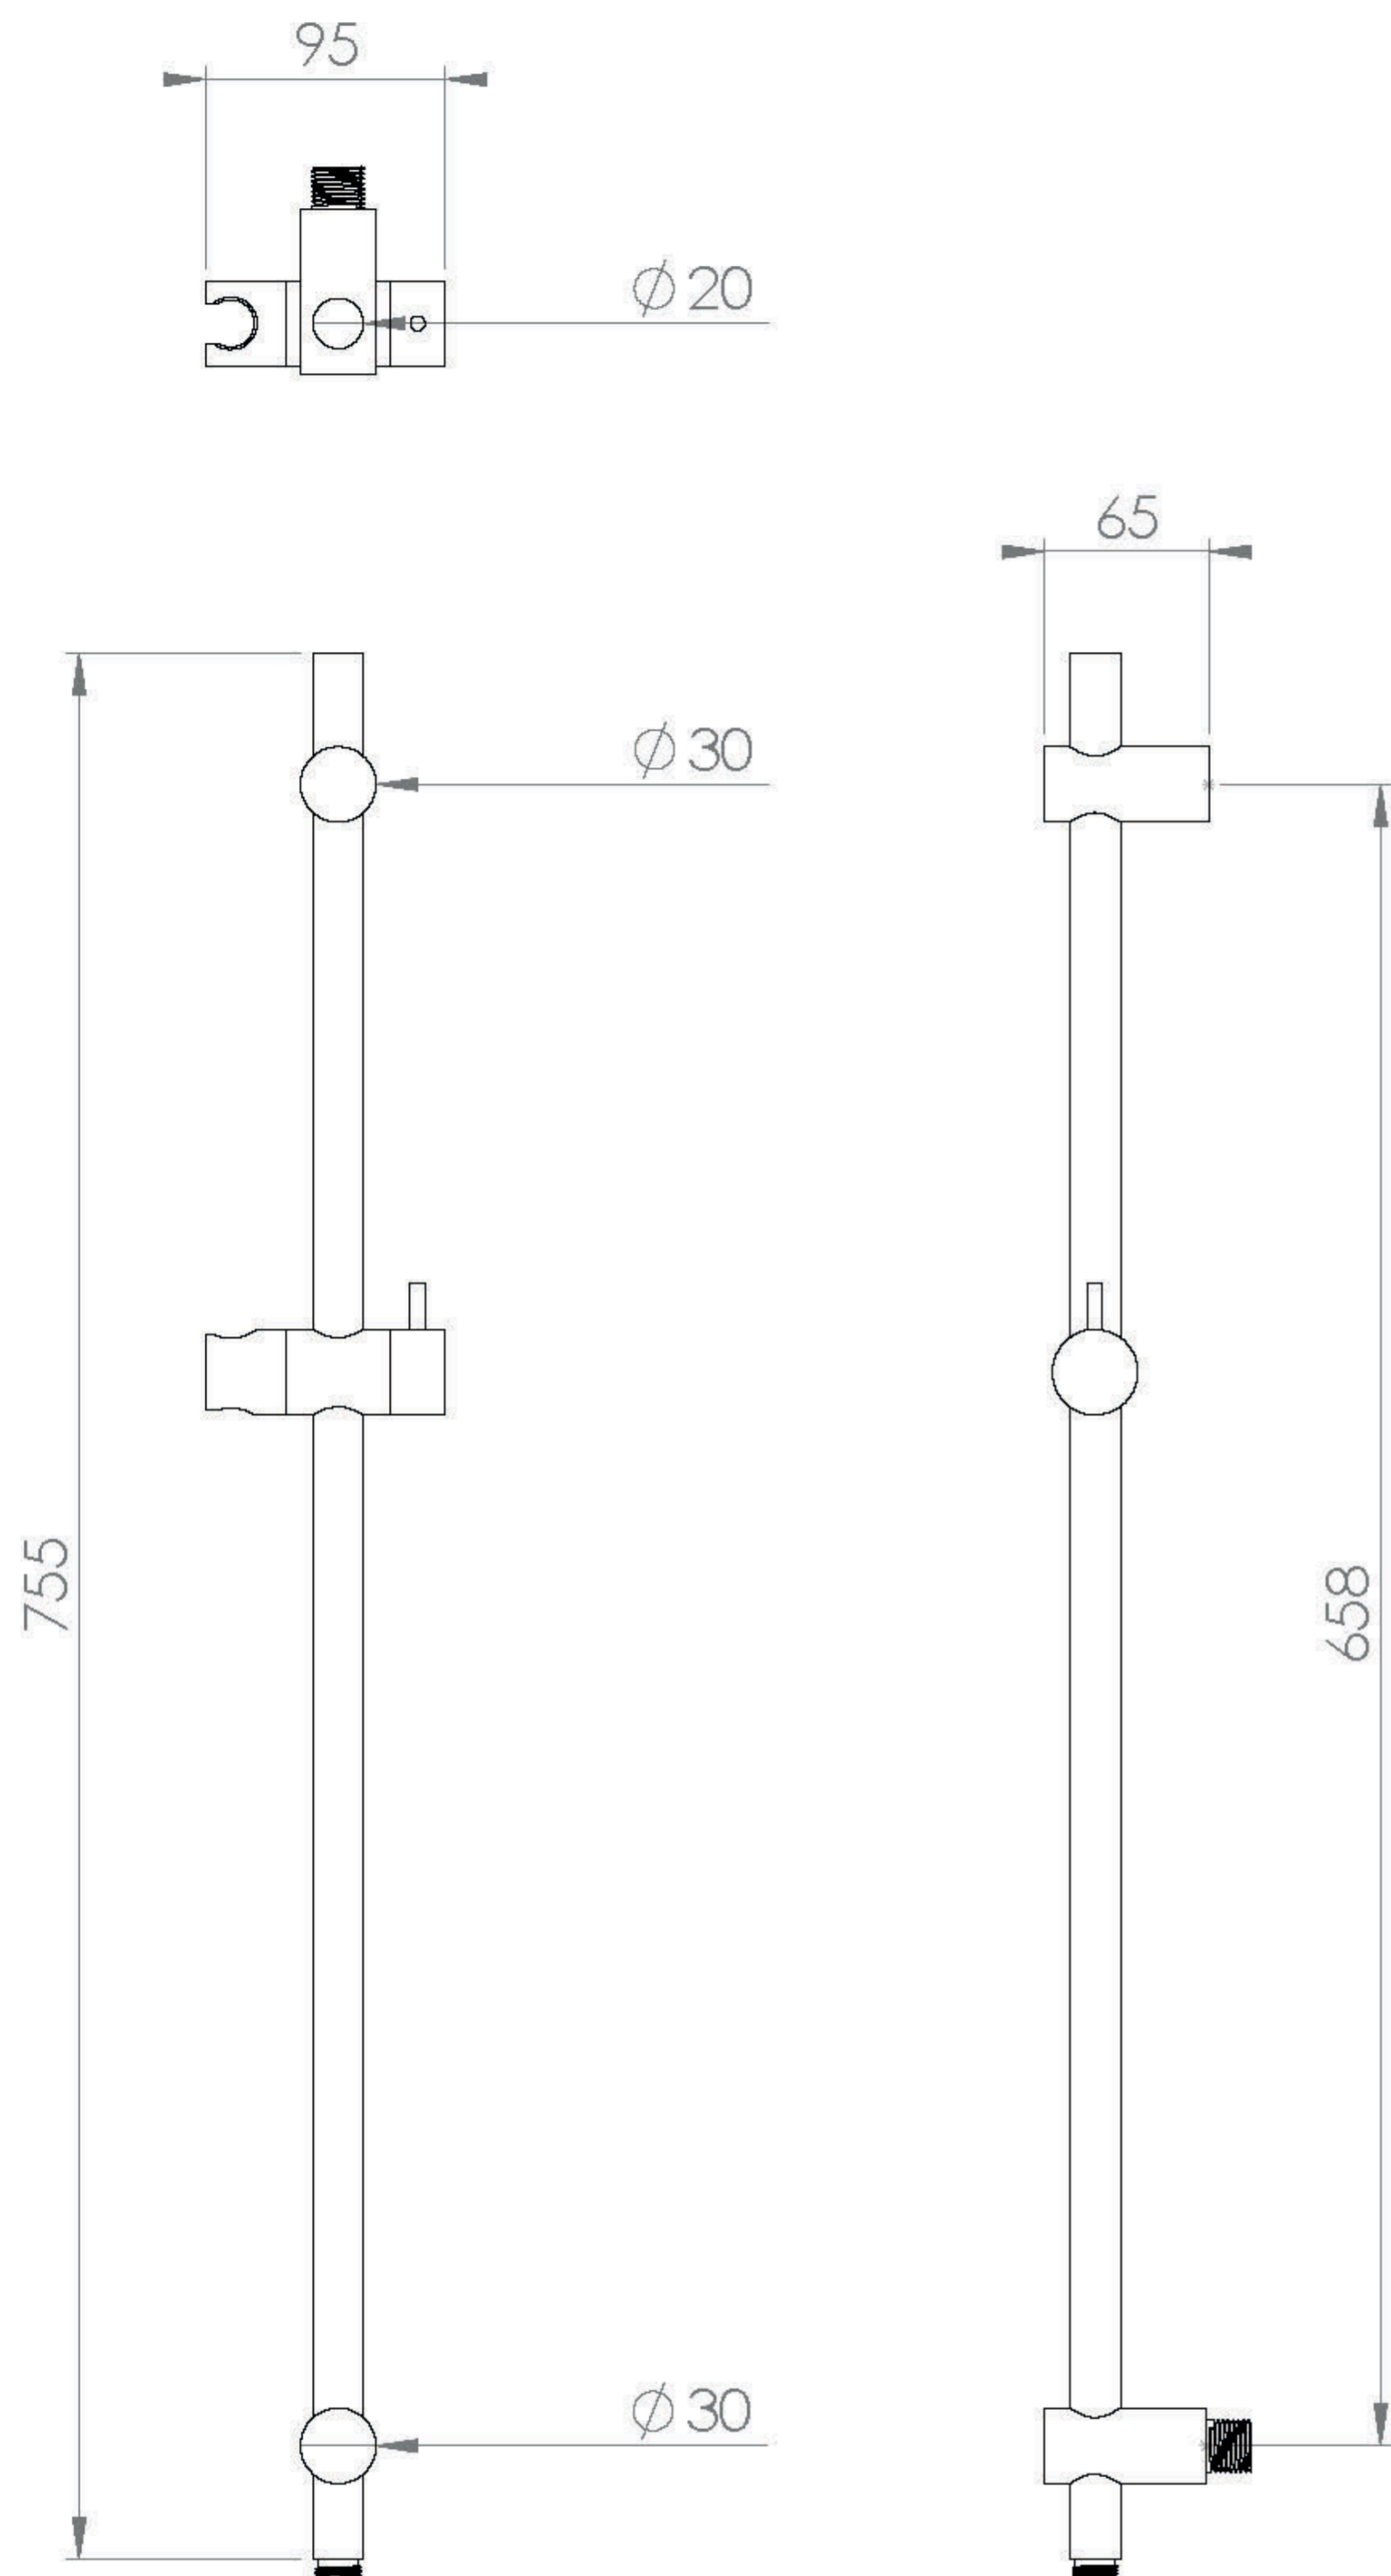

SHOWER SLIDER RAIL KIT WITH SLIDER RAIL, HANDSET & HOSE - CHROME

Product Code: S2005

PRODUCT INFORMATION

Finish:	Chrome
Height:	755mm
Width:	95mm
Depth:	65mm
Material	Brass
Weight	1.9kg
Guarantee	5 years

DESCRIPTION

This complete slider rail shower kit in chrome is the perfect choice for your shower. It comes with a shower slider rail which mounts to the wall and has an adjustable handset bracket, a slim shower handset with a one function spray, and outlet elbow, and a 1.5m steel hose.

Operate it by pairing with one of our concealed thermostatic shower vales.

TECHNICAL DRAWING

Saneux reserves the right to alter the specifications and product range without prior notice. Dimensions are given as a guide only. Dimensions should not be used for surrounding furniture, fixtures and fittings until the product is on site.