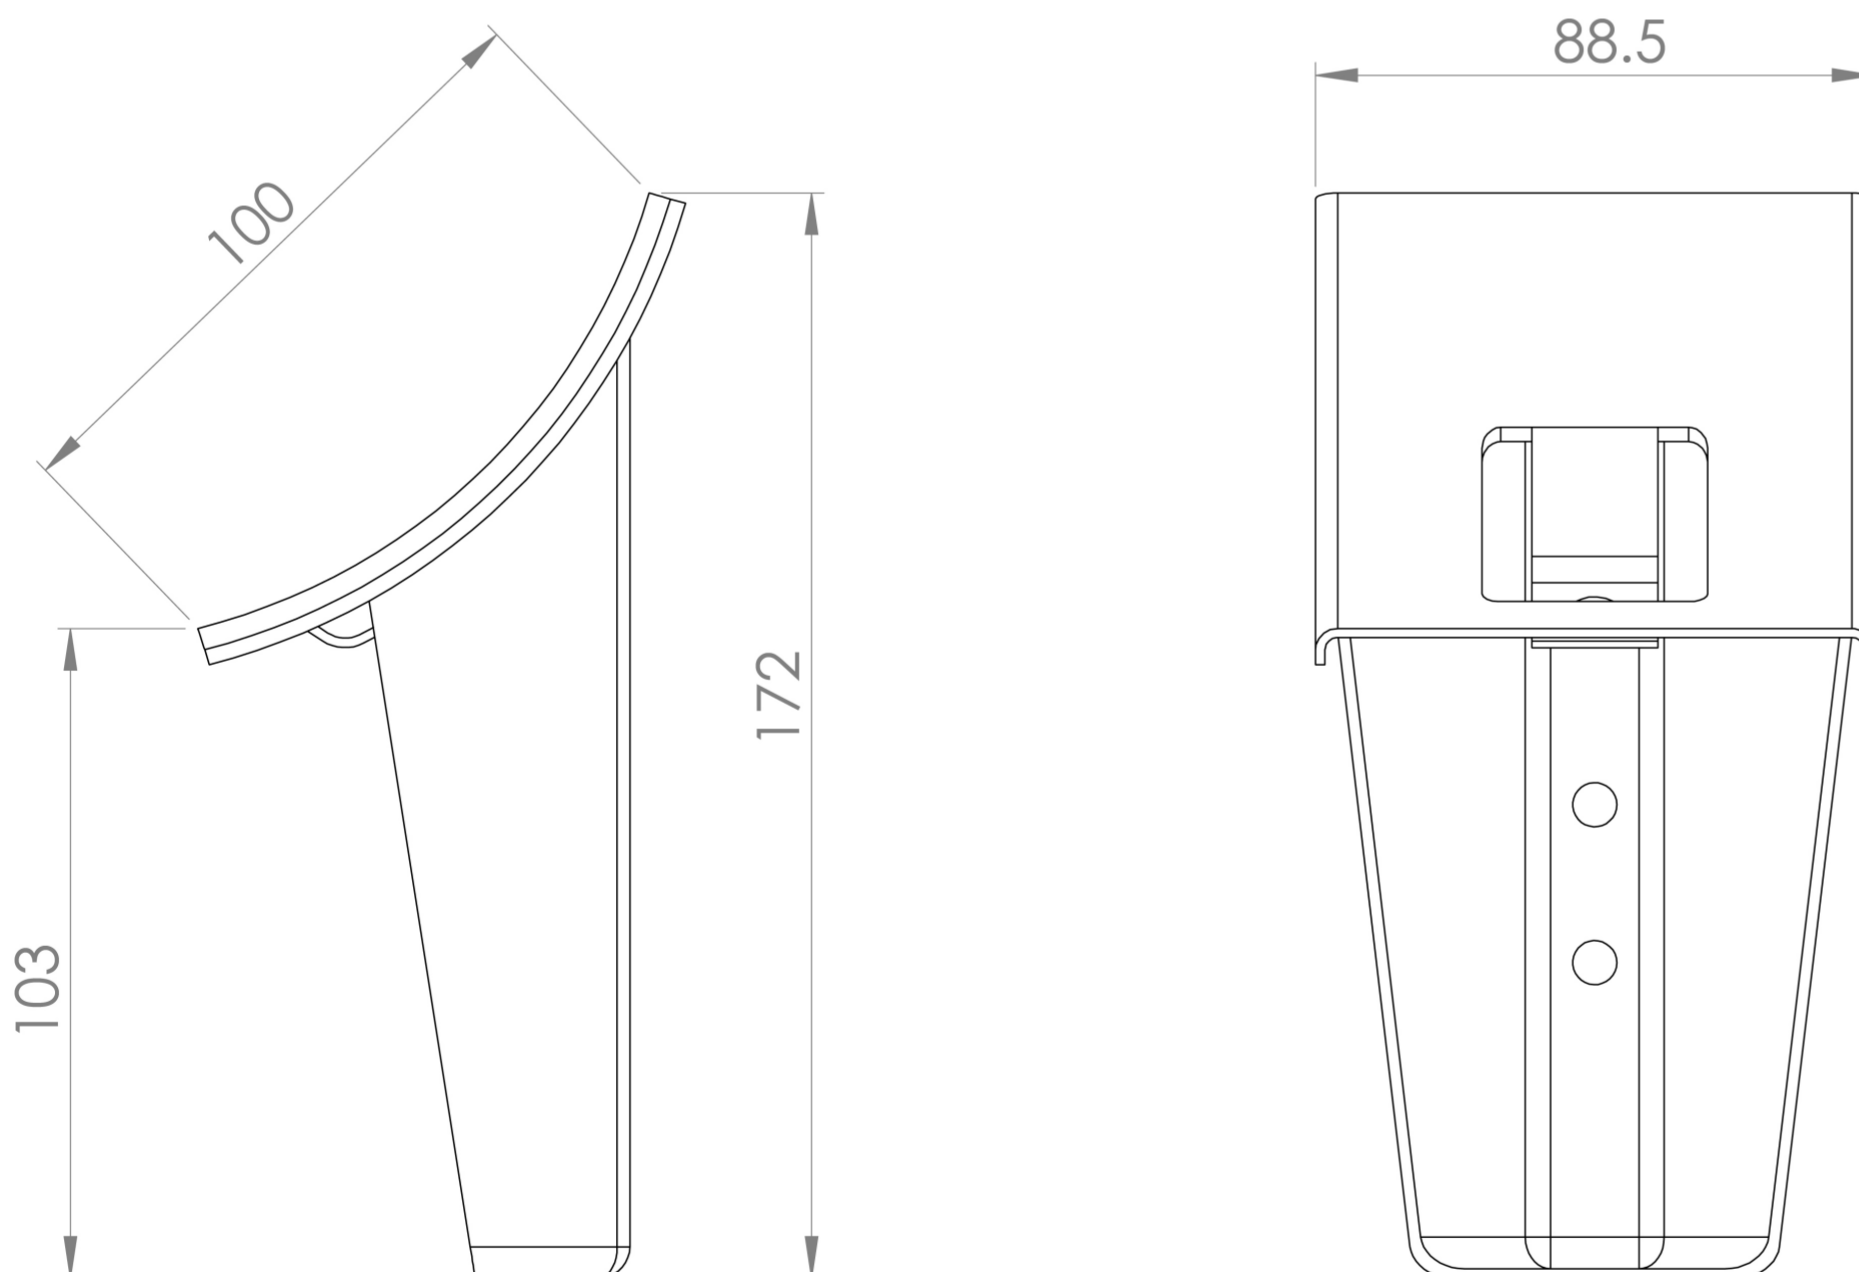

SANSTEEL BOLT ON LEG SET

Product Code: SST.BL

PRODUCT INFORMATION

Finish:	Chrome
Height:	172mm
Width:	100mm
Depth:	88.5mm
Material:	Steel
Weight:	1.6kg
Guarantee:	5 years

DESCRIPTION

The SANSTEEL collection of built-in baths are a Saneux staple for your bathroom.

This bolt on bath leg set is compatible for our SANSTEEL baths collection only and will attach to the bottom of the bath easily and securely.

TECHNICAL DRAWING

Saneux reserves the right to alter the specifications and product range without prior notice. Dimensions are given as a guide only. Dimensions should not be used for surrounding furniture, fixtures and fittings until the product is on site.