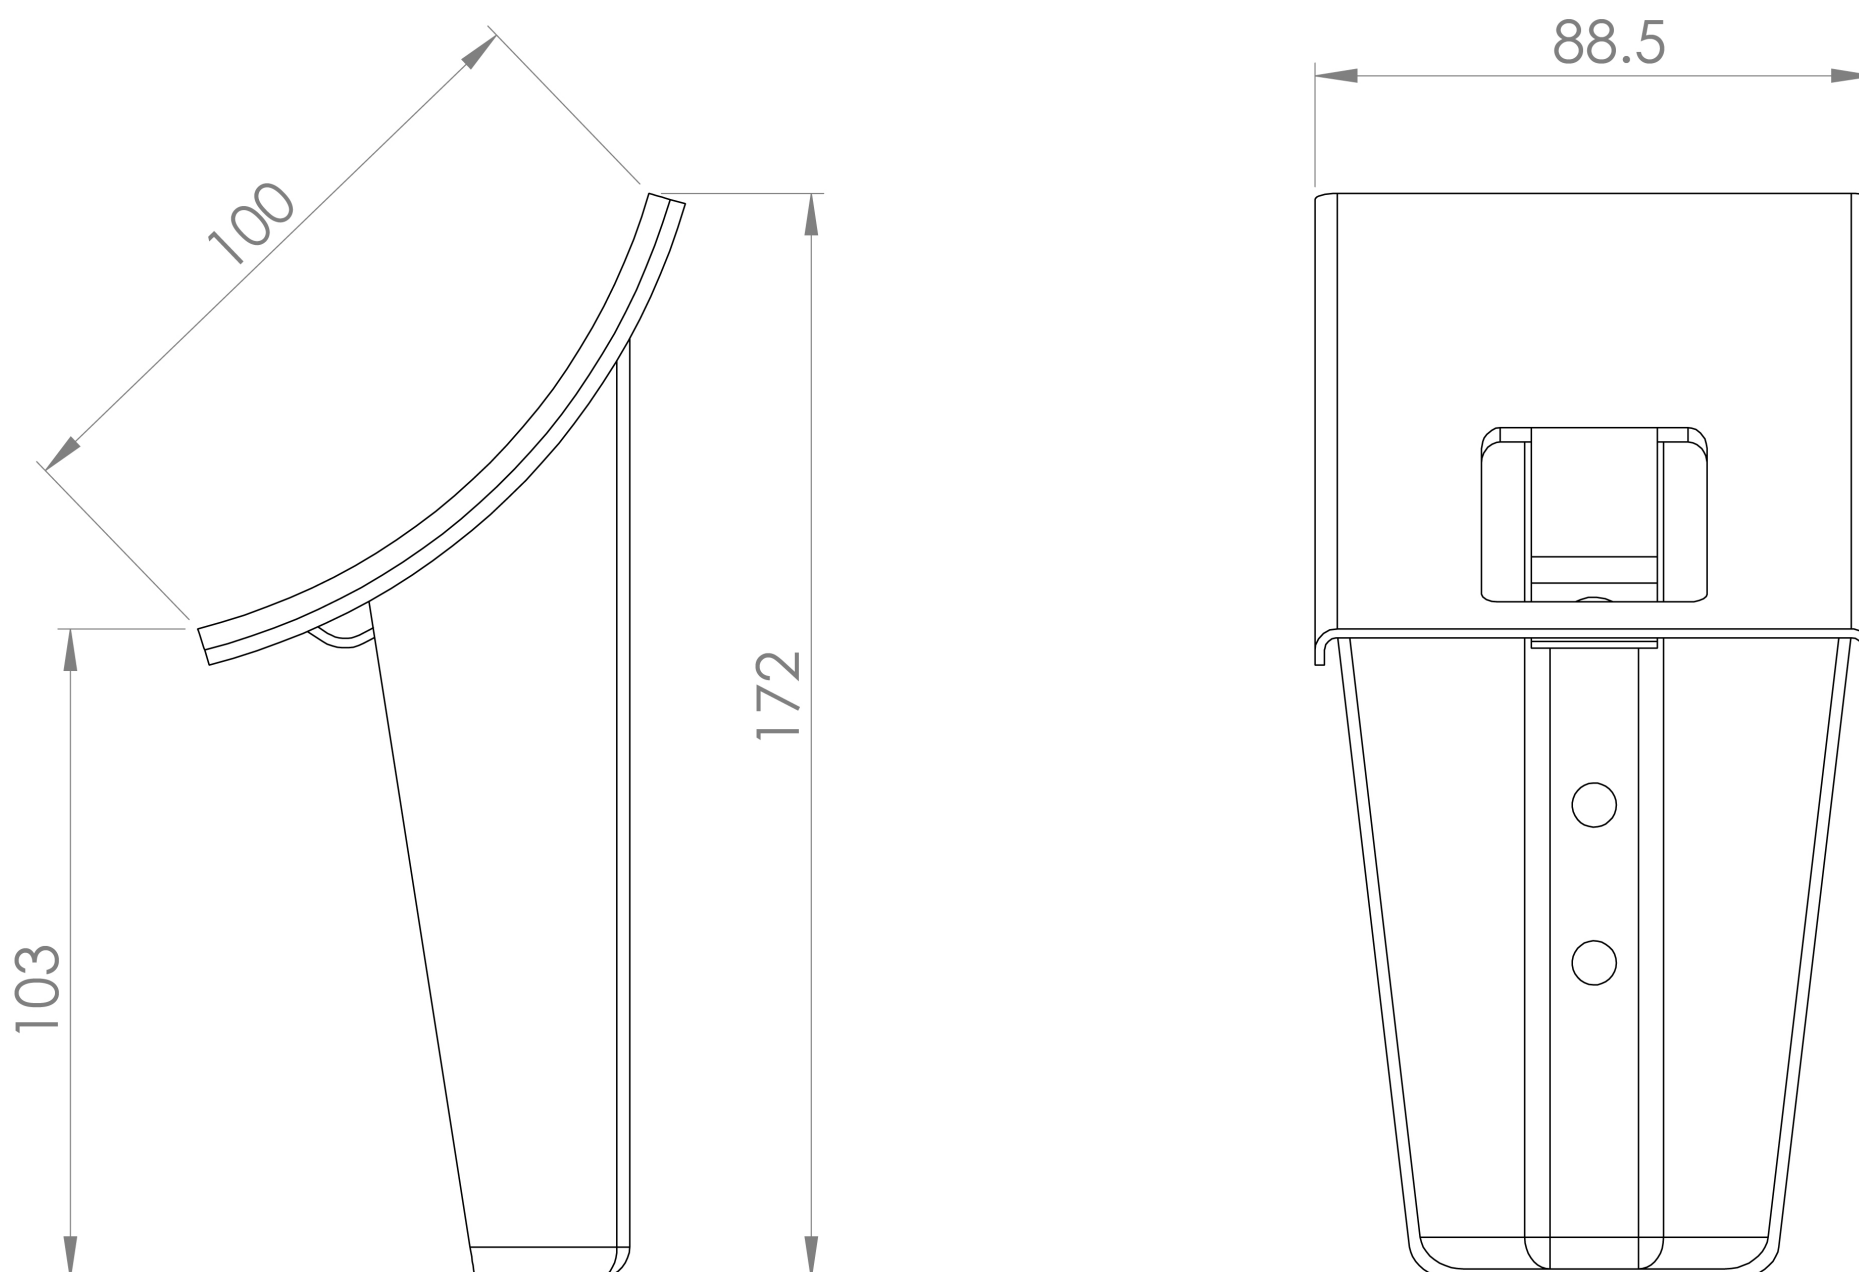

SANSTEEL BOLT ON LEG SET

Product Code: SST.BL

PRODUCT INFORMATION

Finish:	Chrome
Height:	172mm
Width:	100mm
Depth:	88.5mm
Material:	Steel
Weight:	1.6kg
Guarantee:	5 years

DESCRIPTION

The SANSTEEL collection of built-in baths are a Saneux staple for your bathroom.

This bolt on bath leg set is compatible for our SANSTEEL baths collection only and will attach to the bottom of the bath easily and securely.

TECHNICAL DRAWING

Saneux reserves the right to alter the specifications and product range without prior notice. Dimensions are given as a guide only. Dimensions should not be used for surrounding furniture, fixtures and fittings until the product is on site.