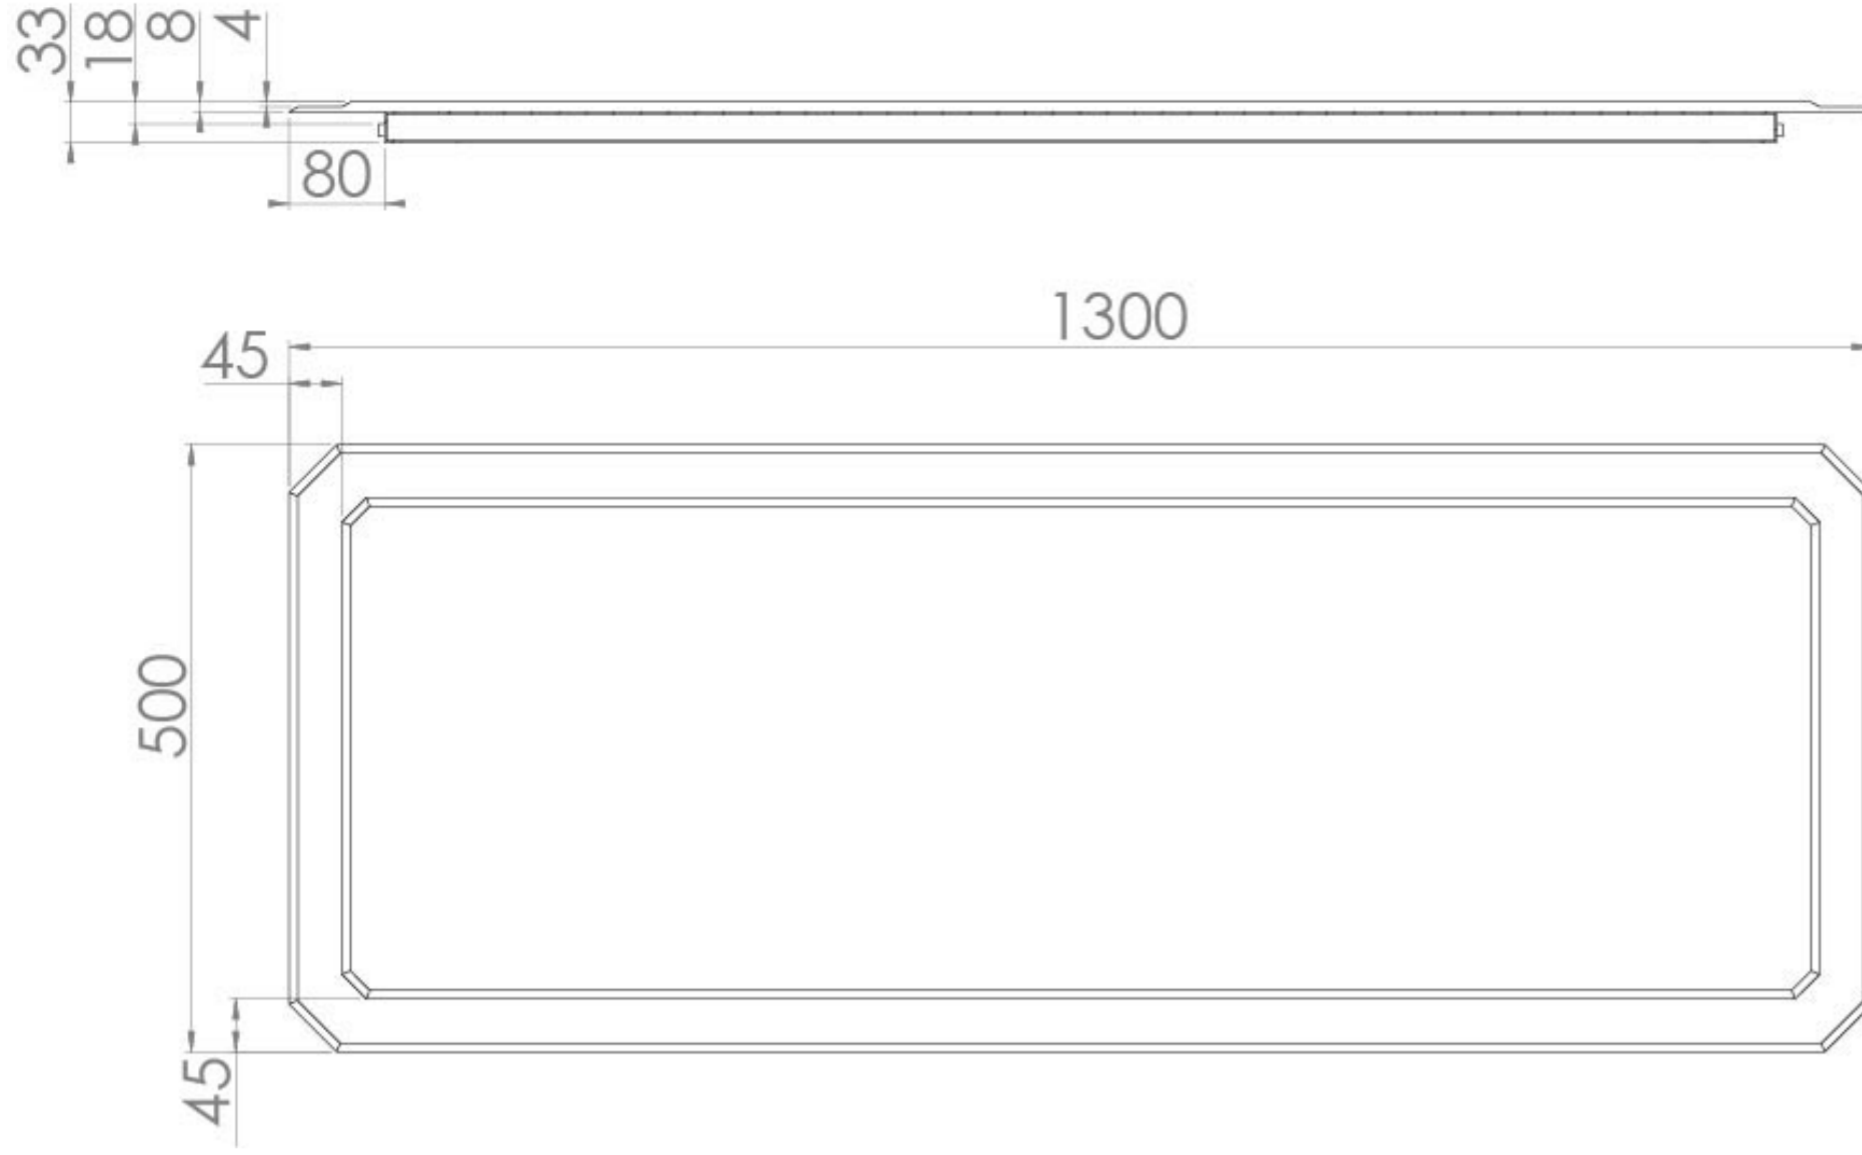

TECHNICAL DRAWING

Saneux reserves the right to alter the specifications and product range without prior notice. Dimensions are given as a guide only. Dimensions should not be used for surrounding furniture, fixtures and fittings until the product is on site.

<https://saneux.com/products/regency-130cm-electric-bevelled-mirror>