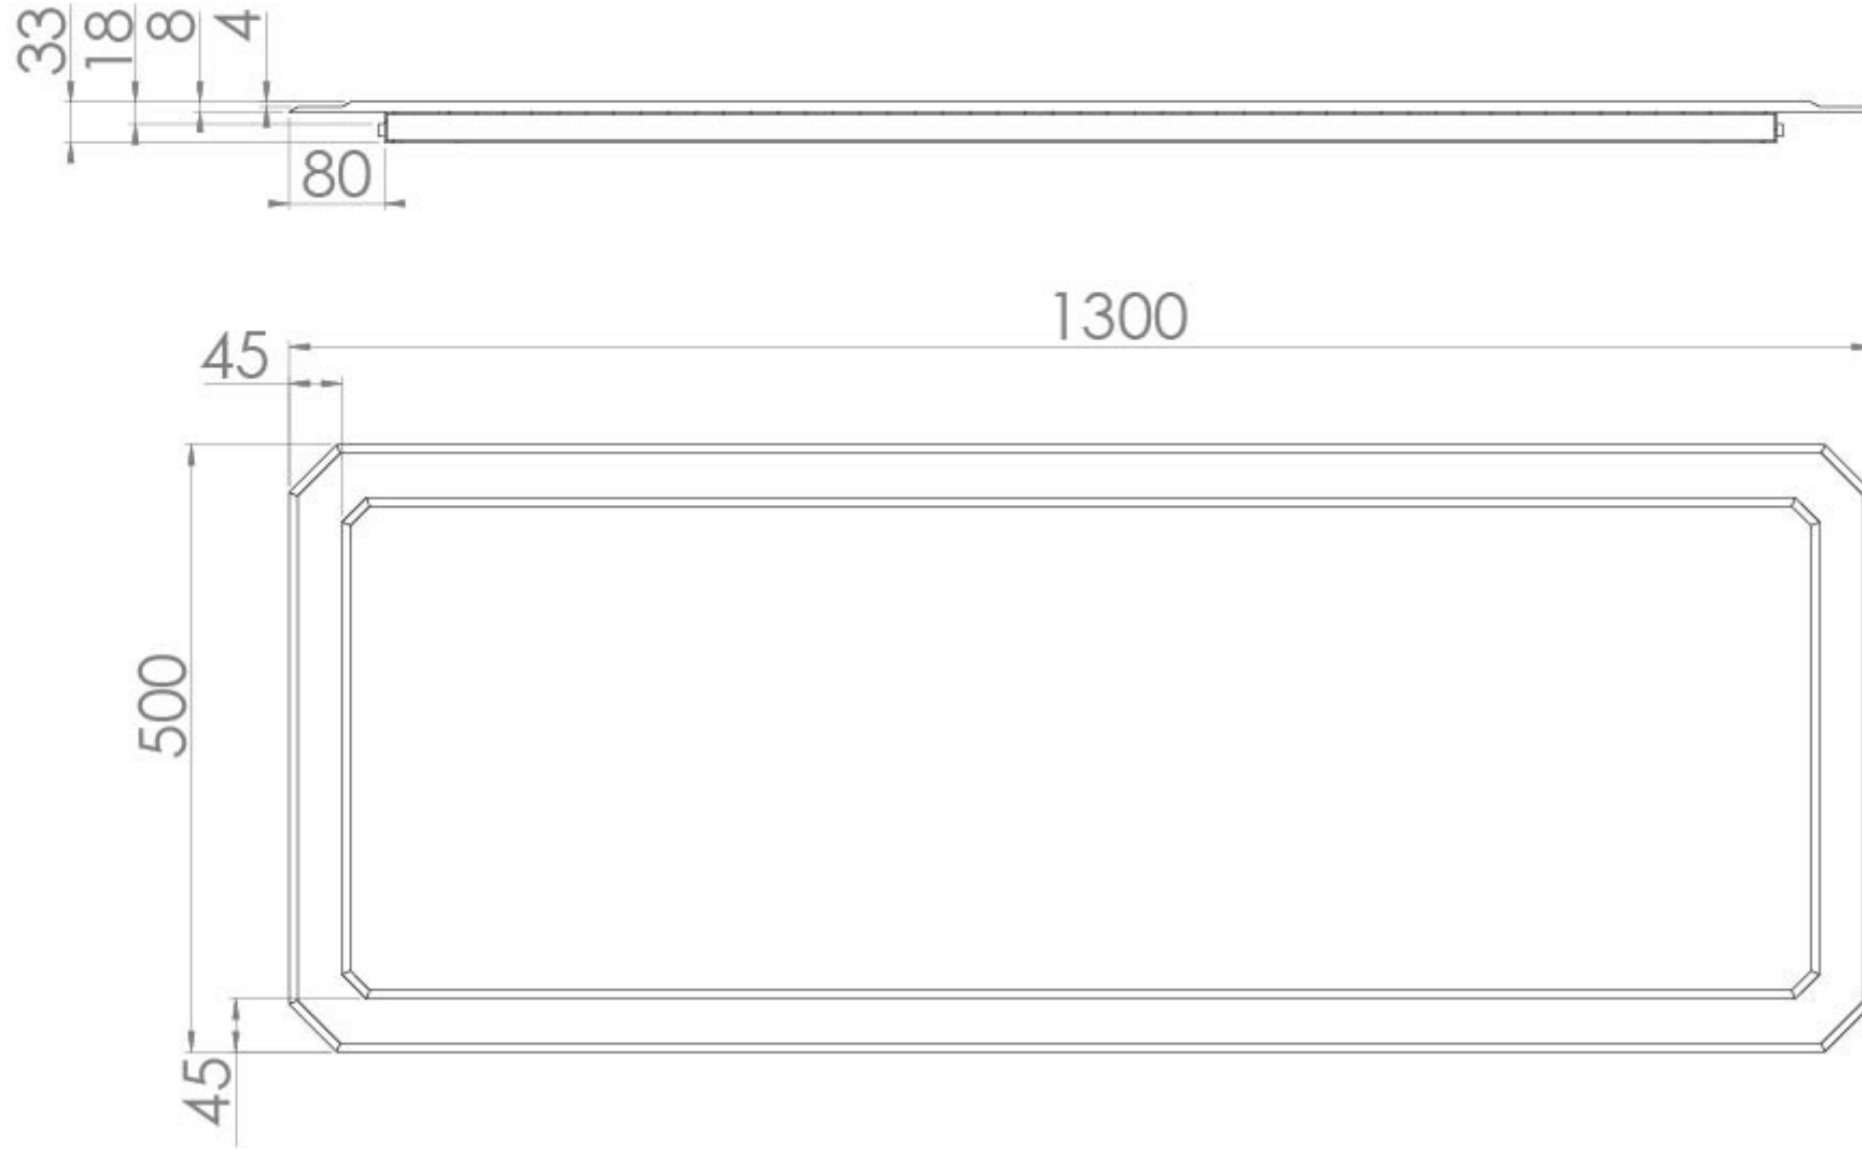

TECHNICAL DRAWING

Saneux reserves the right to alter the specifications and product range without prior notice. Dimensions are given as a guide only. Dimensions should not be used for surrounding furniture, fixtures and fittings until the product is on site.

<https://saneux.com/products/regency-130cm-electric-bevelled-mirror>