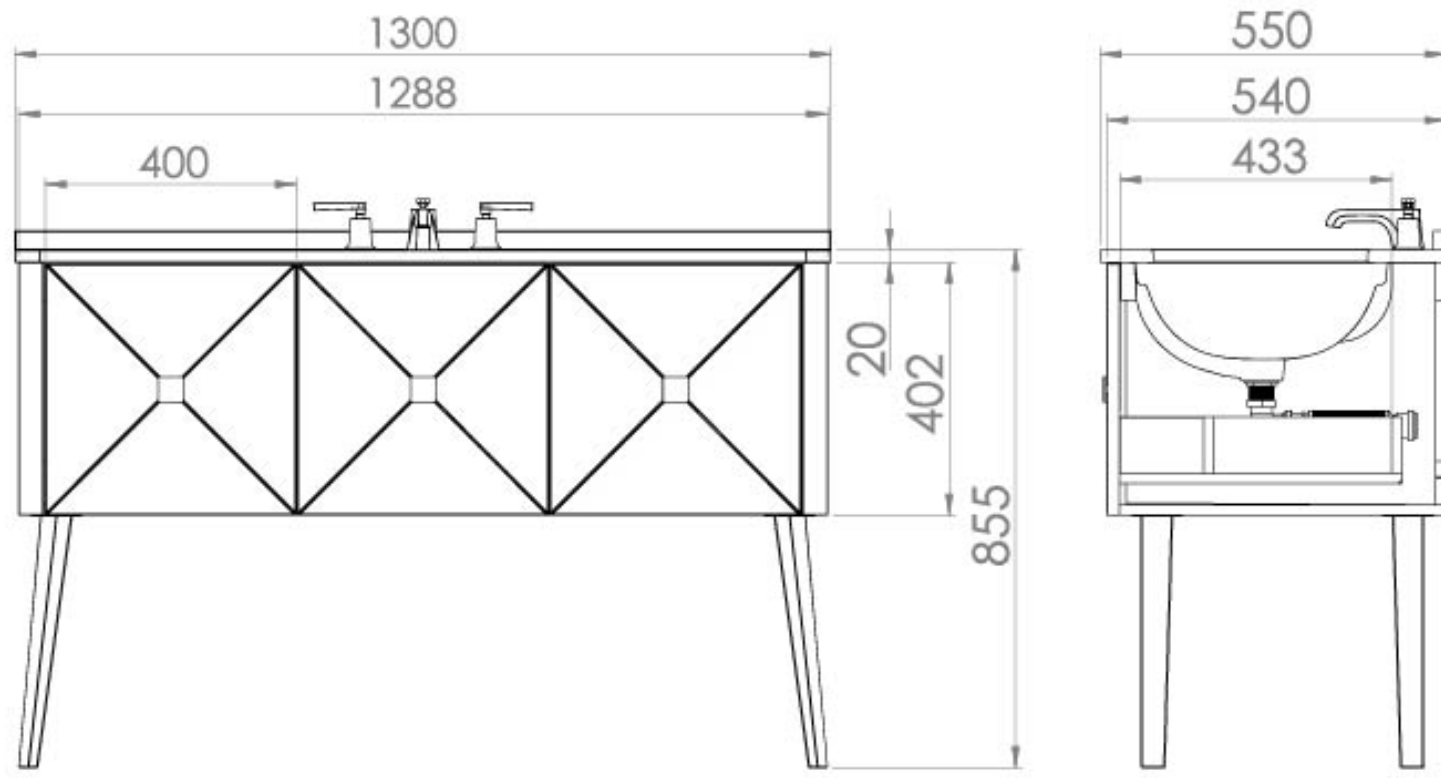

TECHNICAL DRAWING

Saneux reserves the right to alter the specifications and product range without prior notice. Dimensions are given as a guide only. Dimensions should not be used for surrounding furniture, fixtures and fittings until the product is on site.

<https://saneux.com/products/regency-130cm-3-drawer-floor-standing-unit-matte-white>