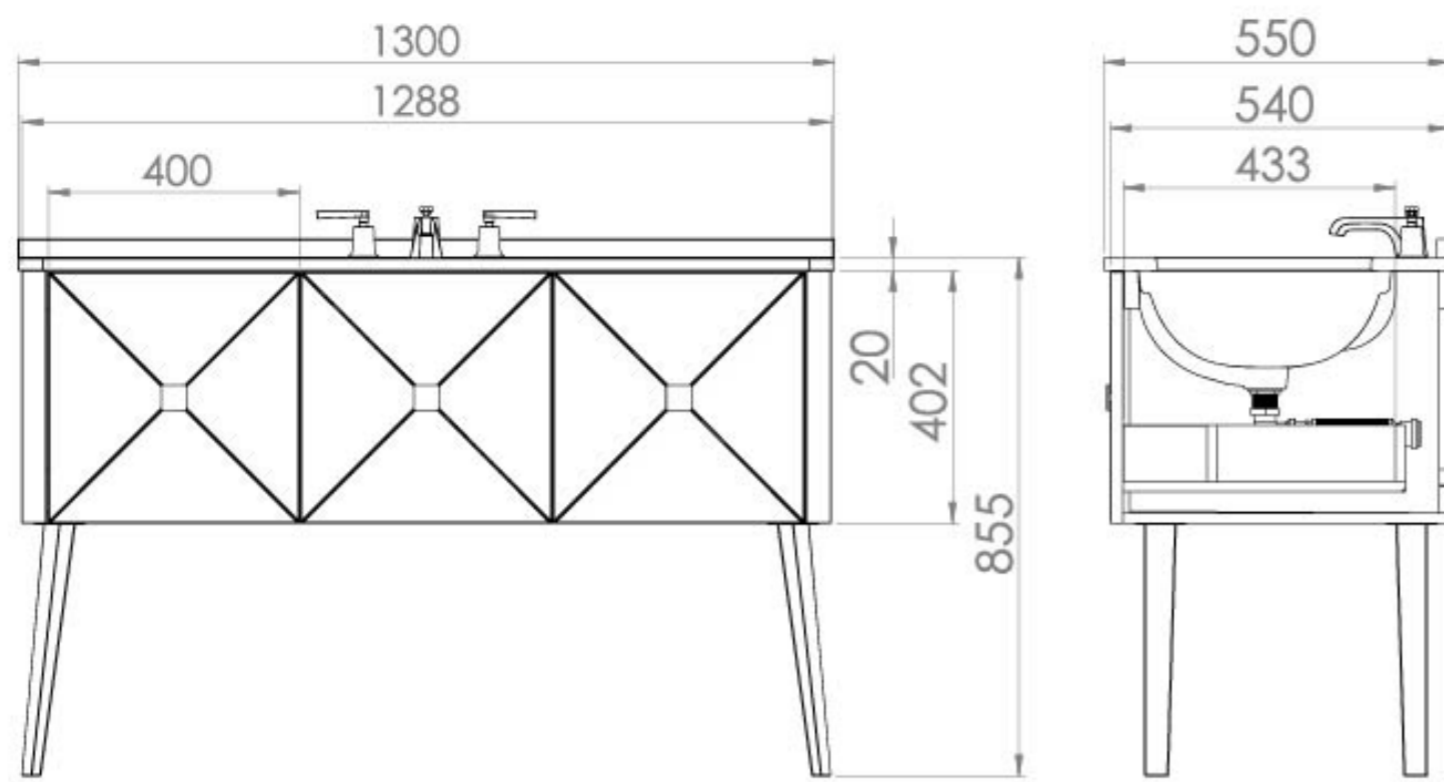

TECHNICAL DRAWING

Saneux reserves the right to alter the specifications and product range without prior notice. Dimensions are given as a guide only. Dimensions should not be used for surrounding furniture, fixtures and fittings until the product is on site.

<https://saneux.com/products/regency-130cm-3-drawer-floor-standing-unit-matte-white>