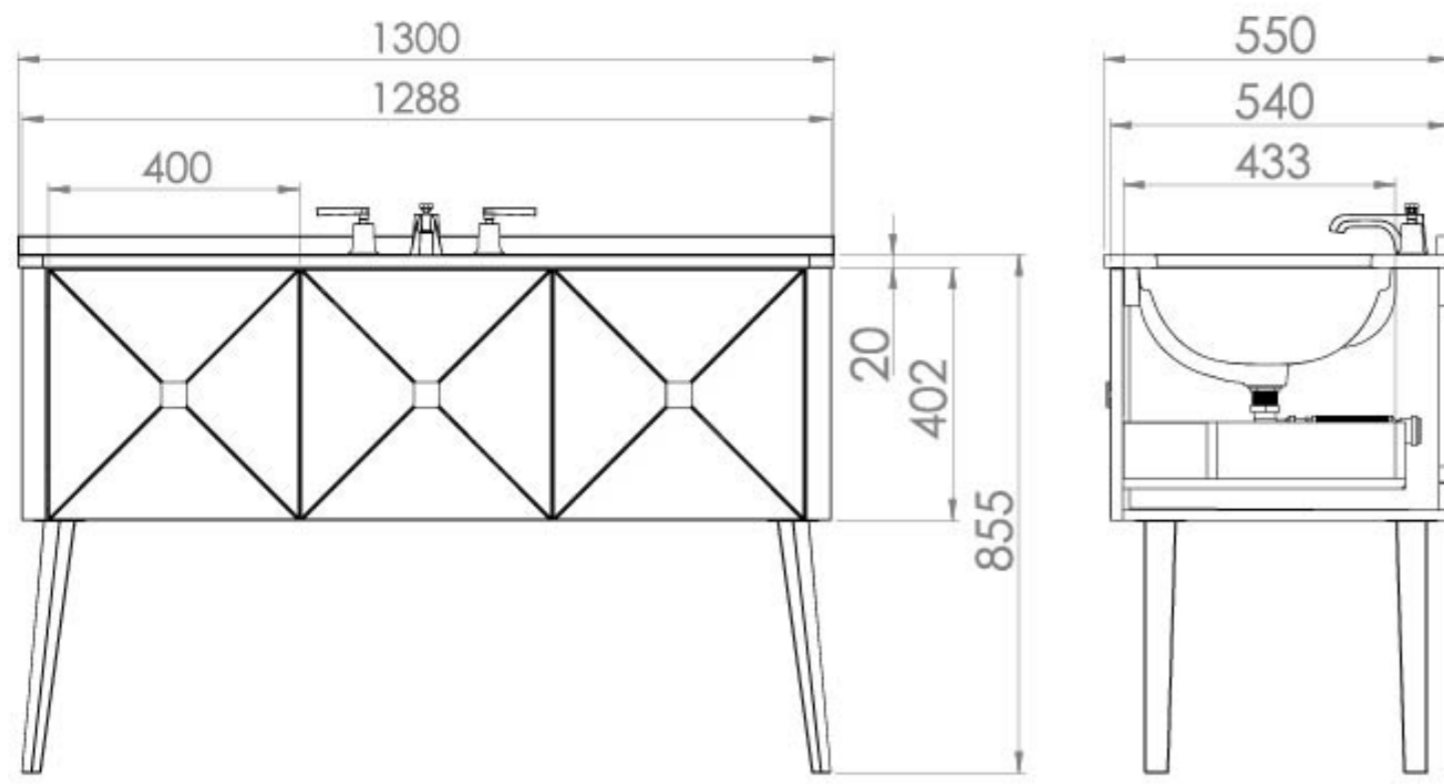

TECHNICAL DRAWING

Saneux reserves the right to alter the specifications and product range without prior notice. Dimensions are given as a guide only. Dimensions should not be used for surrounding furniture, fixtures and fittings until the product is on site.

<https://saneux.com/products/regency-130cm-3-drawer-floor-standing-unit-matte-white>