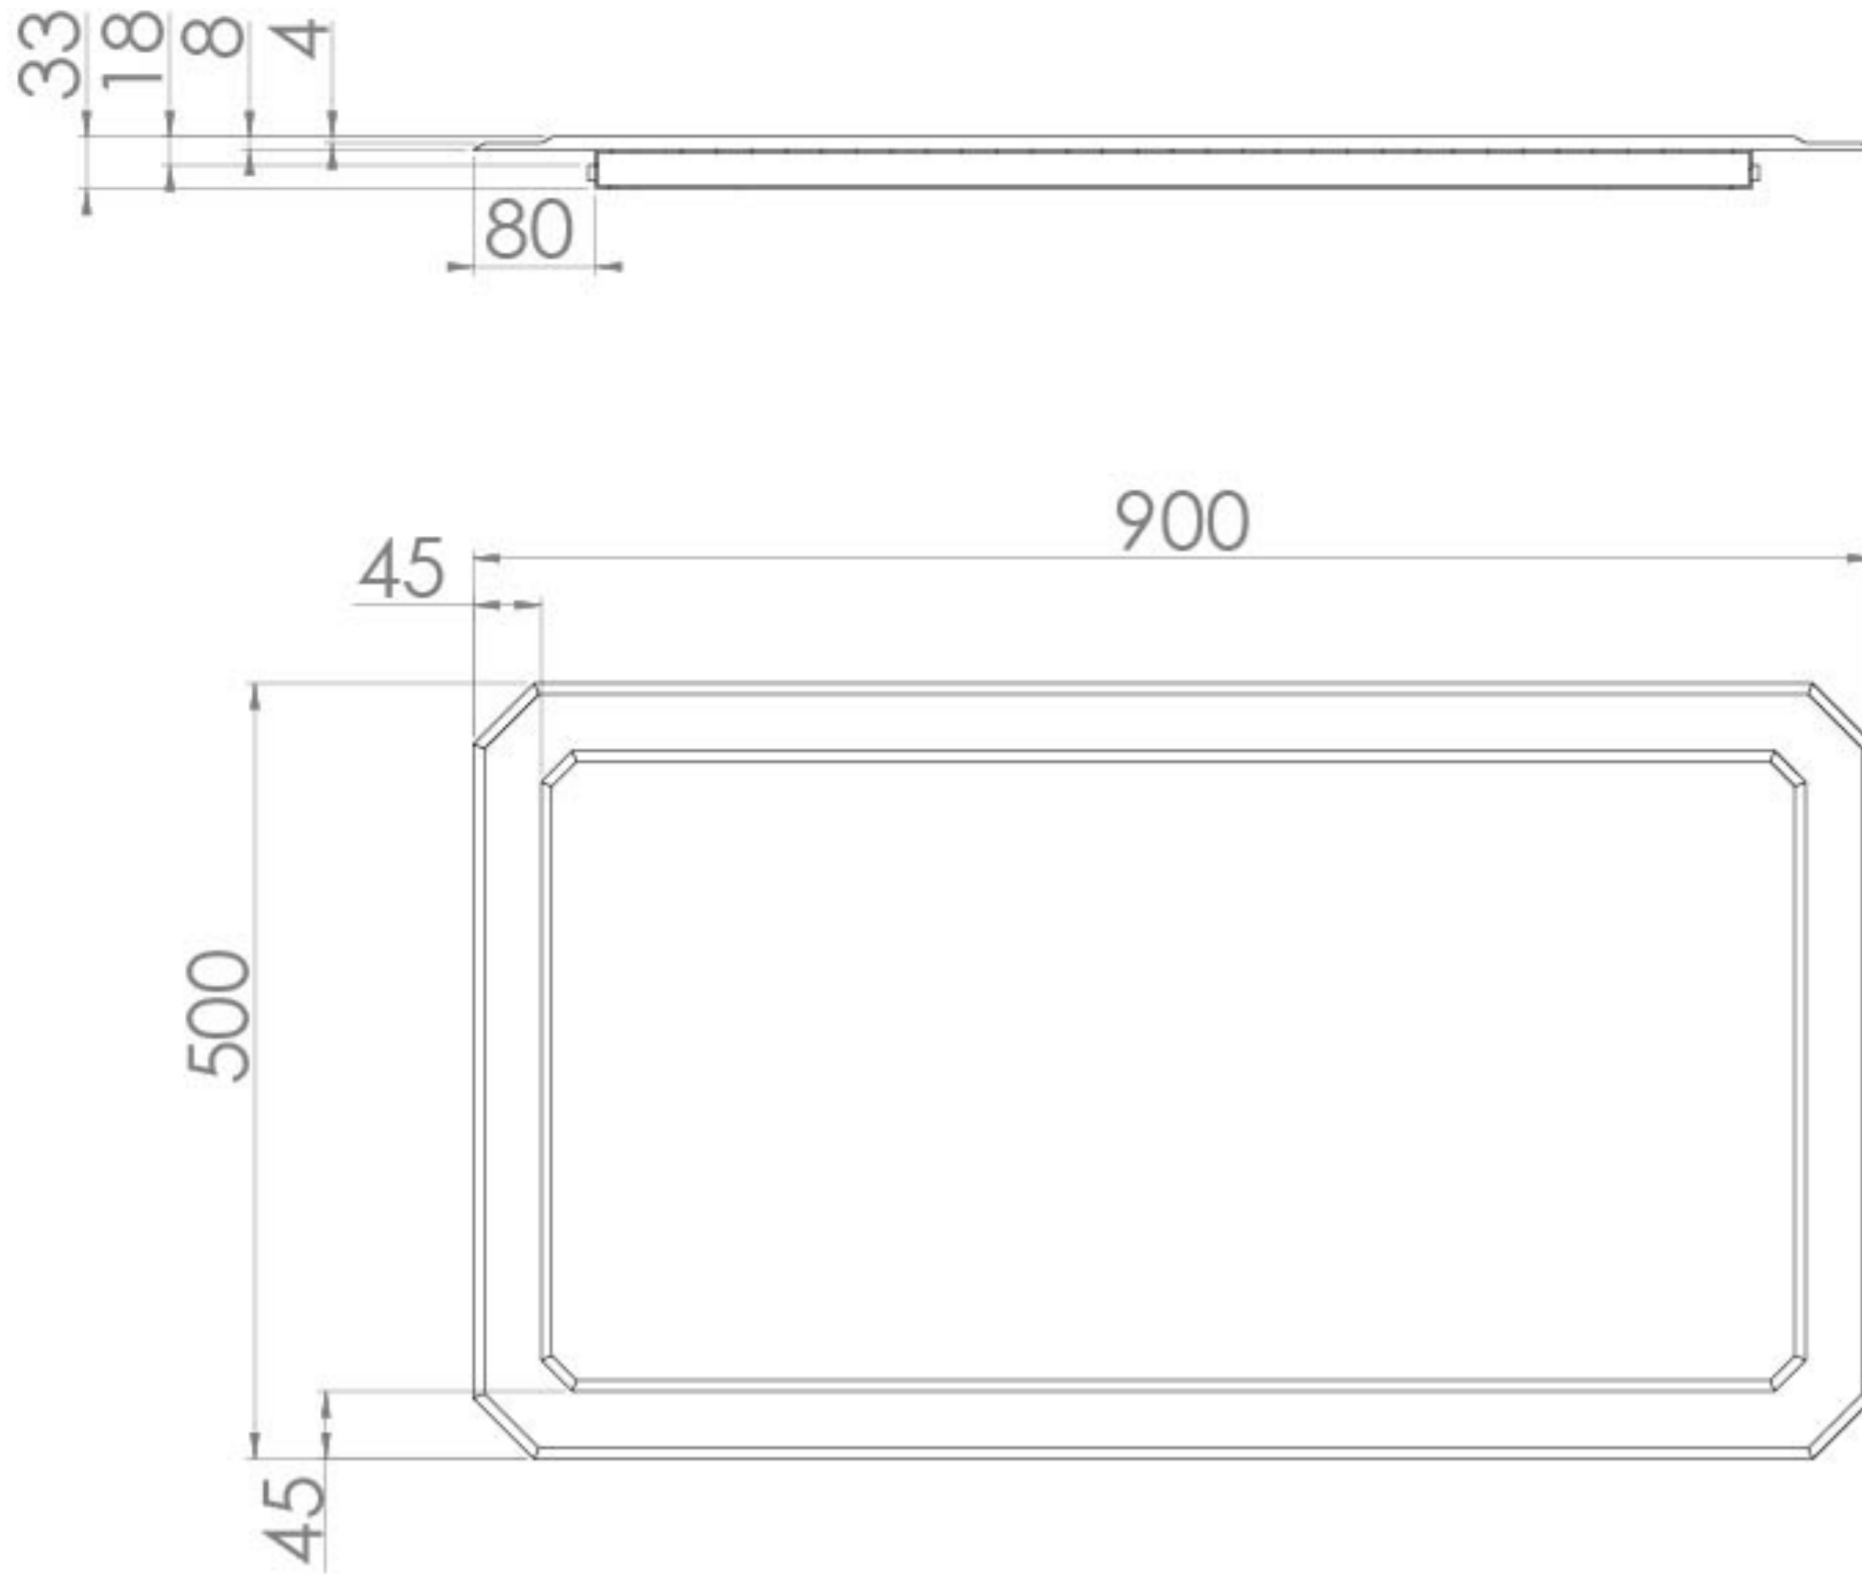

TECHNICAL DRAWING

Saneux reserves the right to alter the specifications and product range without prior notice. Dimensions are given as a guide only. Dimensions should not be used for surrounding furniture, fixtures and fittings until the product is on site.

<https://saneux.com/products/regency-90cm-electric-bevelled-mirror>