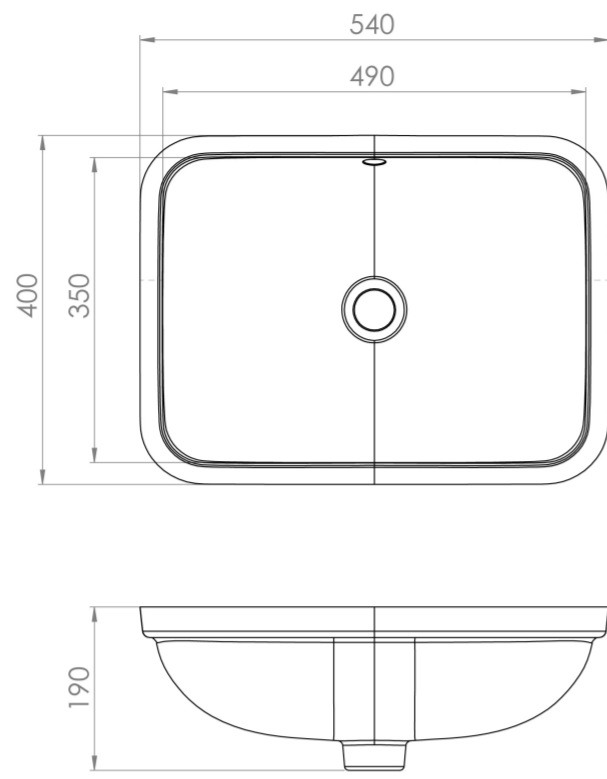

TECHNICAL DRAWING

Saneux reserves the right to alter the specifications and product range without prior notice. Dimensions are given as a guide only. Dimensions should not be used for surrounding furniture, fixtures and fittings until the product is on site.

<https://saneux.com/products/regency-55x40cm-undermount-washbasin-gloss-white>