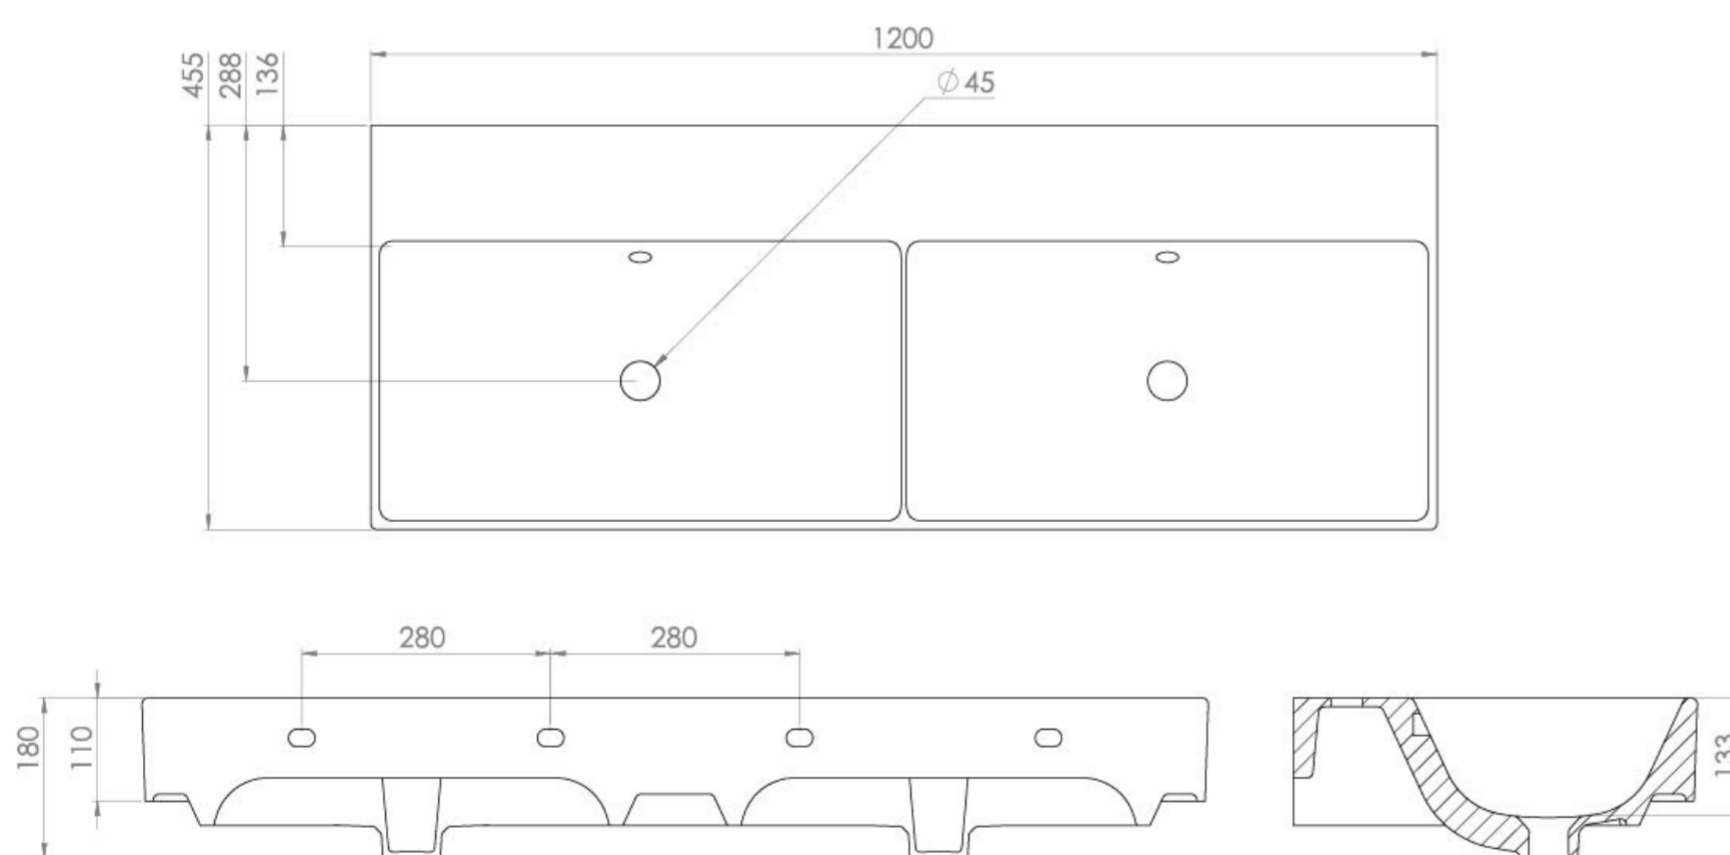

QUADRO 120X45CM 2 BOWL WASHBASIN OTH

PRODUCT INFORMATION

Finish:	Gloss White
Height:	143mm
Width:	1192mm
Depth:	451mm
Material	Ceramic
Weight	30.45kg
Extra tap holes can be drilled	Yes. Contact us to arrange this for you.

Product Code: QU120B.0TH

DESCRIPTION

The QUADRO collection has expanded to offer you not only small and compact basins & furniture, but also 60, 80, 100 and 120cm basins and units to give you a wider selection of furniture if this sleek and contemporary design fits your brief perfectly.

This basin fits our 120cm QUADRO one drawer units in gloss white, stone grey and matte fiord.

TECHNICAL DRAWING

Saneux reserves the right to alter the specifications and product range without prior notice. Dimensions are given as a guide only. Dimensions should not be used for surrounding furniture, fixtures and fittings until the product is on site.