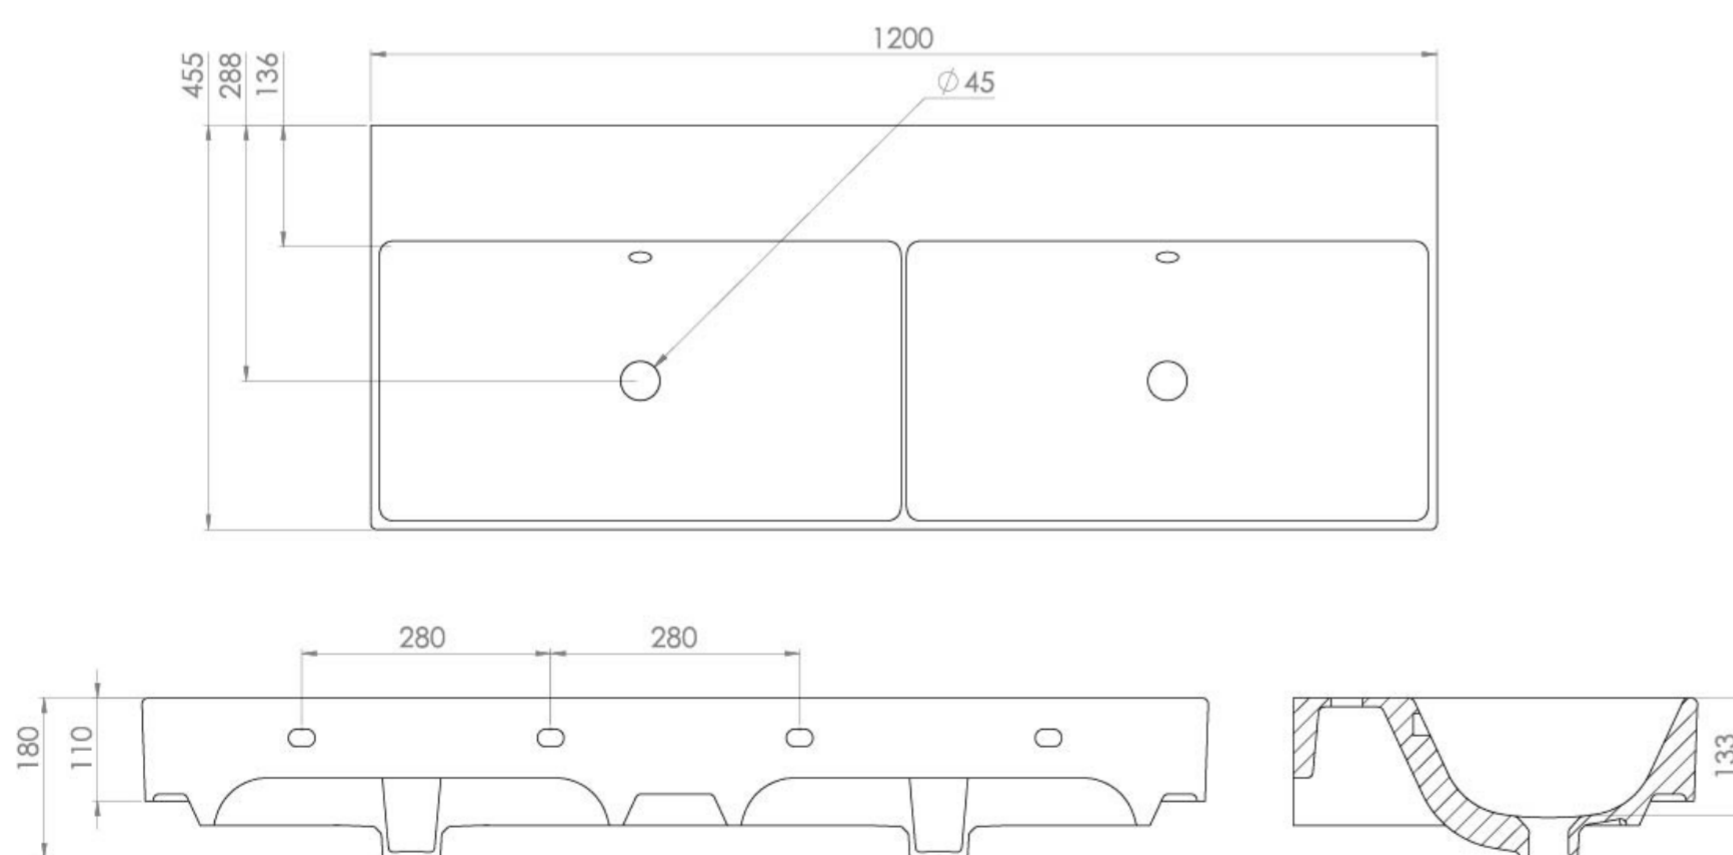

TECHNICAL DRAWING

Saneux reserves the right to alter the specifications and product range without prior notice. Dimensions are given as a guide only. Dimensions should not be used for surrounding furniture, fixtures and fittings until the product is on site.