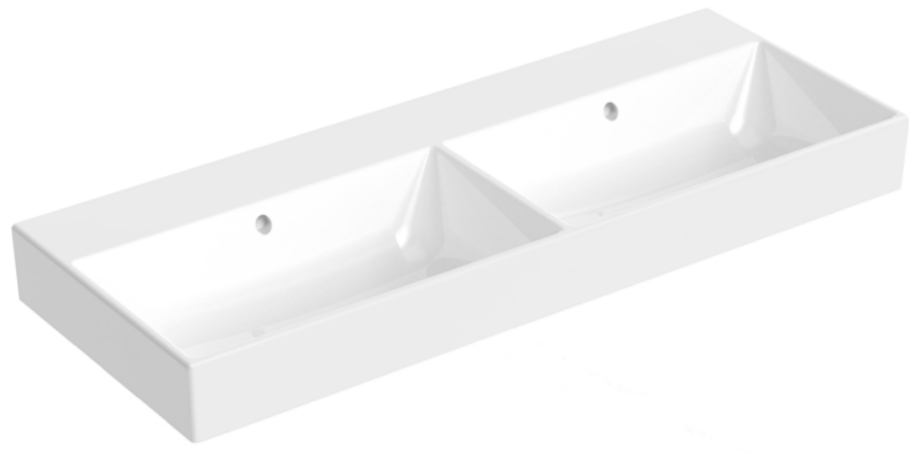

# QUADRO 120X45CM 2 BOWL WASHBASIN OTH

## PRODUCT INFORMATION

<b>Finish:</b>	Gloss White
<b>Height:</b>	143mm
<b>Width:</b>	1192mm
<b>Depth:</b>	451mm
<b>Material:</b>	Ceramic
<b>Weight:</b>	30.45kg
<b>Extra tap holes can be drilled</b>	Yes. Contact us to arrange this for you.

## DESCRIPTION

The QUADRO collection has expanded to offer you not only small and compact basins & furniture, but also 60, 80, 100 and 120cm basins and units to give you a wider selection of furniture if this sleek and contemporary design fits your brief perfectly.

This basin fits our 120cm QUADRO one drawer units in gloss white, stone grey and matte fiord.