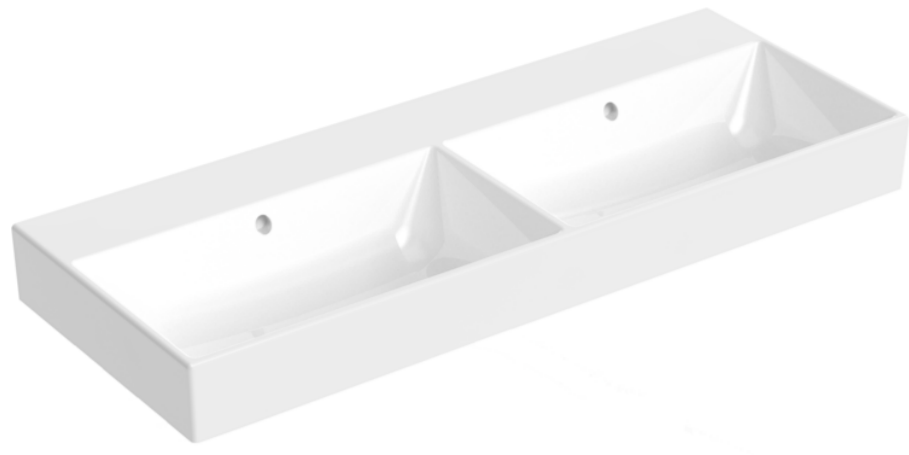

QUADRO 120X45CM 2 BOWL WASHBASIN OTH

PRODUCT INFORMATION

Finish:	Gloss White
Height:	143mm
Width:	1192mm
Depth:	451mm
Material	Ceramic
Weight	30.45kg
Extra tap holes can be drilled	Yes. Contact us to arrange this for you.

Product Code: QU120B.0TH

DESCRIPTION

The QUADRO collection has expanded to offer you not only small and compact basins & furniture, but also 60, 80, 100 and 120cm basins and units to give you a wider selection of furniture if this sleek and contemporary design fits your brief perfectly.

This basin fits our 120cm QUADRO one drawer units in gloss white, stone grey and matte fiord.

TECHNICAL DRAWING

Saneux reserves the right to alter the specifications and product range without prior notice. Dimensions are given as a guide only. Dimensions should not be used for surrounding furniture, fixtures and fittings until the product is on site.