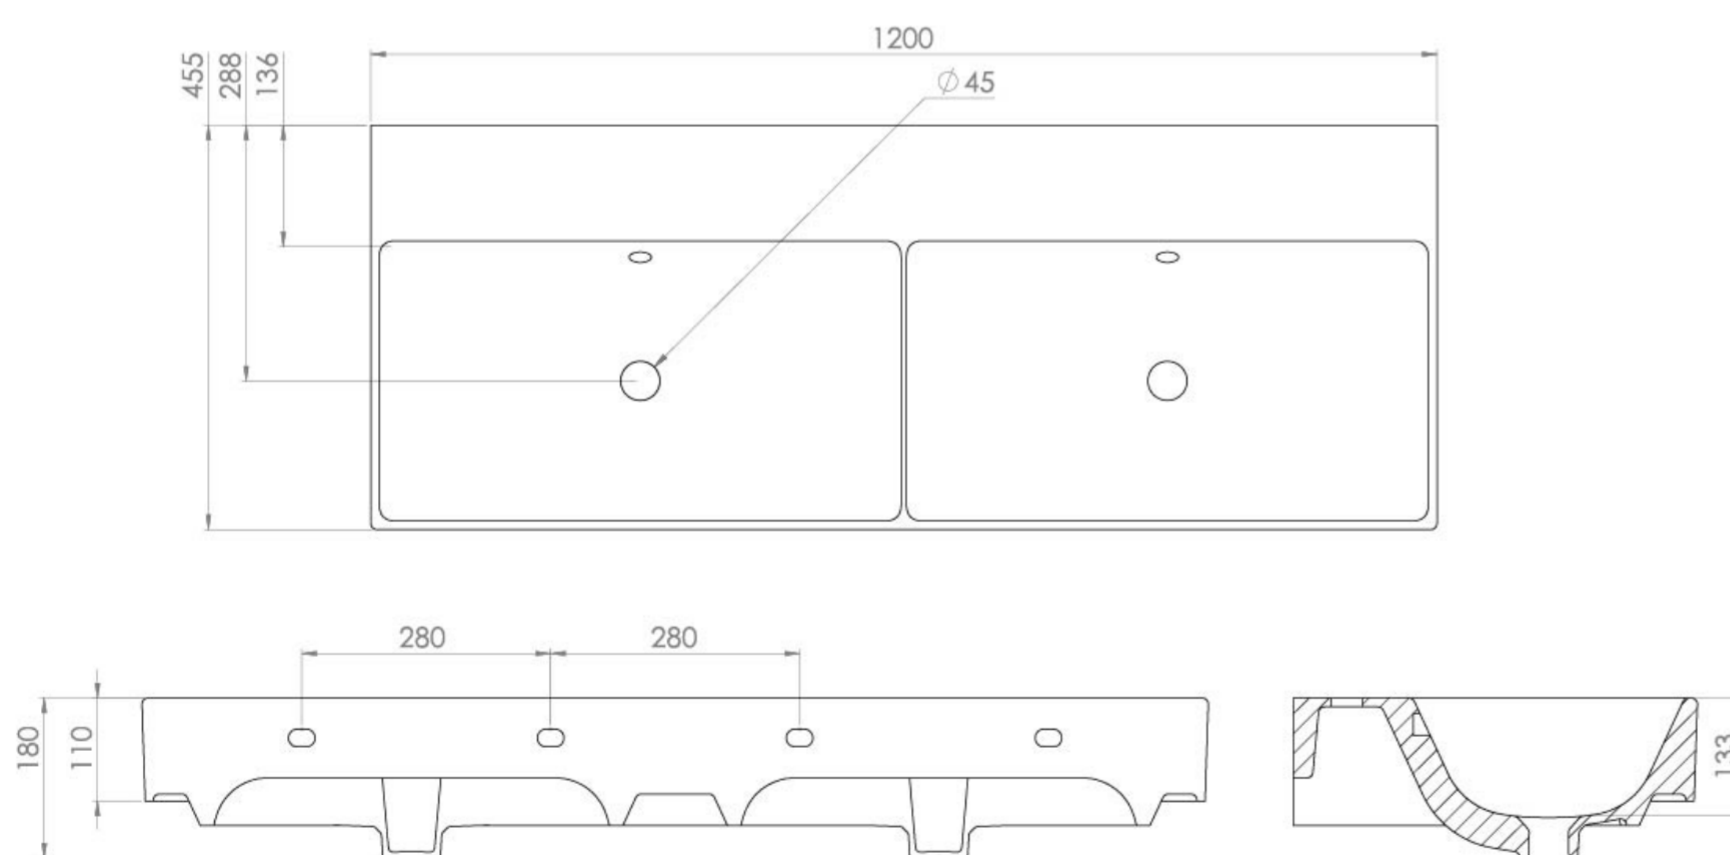

QUADRO 120X45CM 2 BOWL WASHBASIN OTH

PRODUCT INFORMATION

Finish:	Gloss White
Height:	143mm
Width:	1192mm
Depth:	451mm
Material:	Ceramic
Weight:	30.45kg
Extra tap holes can be drilled	Yes. Contact us to arrange this for you.

Product Code: QU120B.0TH

DESCRIPTION

The QUADRO collection has expanded to offer you not only small and compact basins & furniture, but also 60, 80, 100 and 120cm basins and units to give you a wider selection of furniture if this sleek and contemporary design fits your brief perfectly.

This basin fits our 120cm QUADRO one drawer units in gloss white, stone grey and matte fiord.

TECHNICAL DRAWING

Saneux reserves the right to alter the specifications and product range without prior notice. Dimensions are given as a guide only. Dimensions should not be used for surrounding furniture, fixtures and fittings until the product is on site.