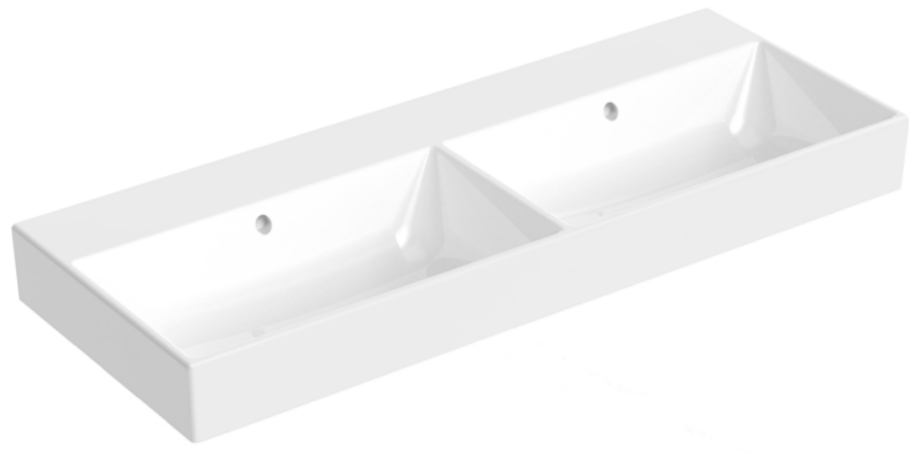

QUADRO 120X45CM 2 BOWL WASHBASIN OTH

PRODUCT INFORMATION

Finish:	Gloss White
Height:	143mm
Width:	1192mm
Depth:	451mm
Material:	Ceramic
Weight:	30.45kg
Extra tap holes can be drilled	Yes. Contact us to arrange this for you.

Product Code: QU120B.0TH

DESCRIPTION

The QUADRO collection has expanded to offer you not only small and compact basins & furniture, but also 60, 80, 100 and 120cm basins and units to give you a wider selection of furniture if this sleek and contemporary design fits your brief perfectly.

This basin fits our 120cm QUADRO one drawer units in gloss white, stone grey and matte fiord.

TECHNICAL DRAWING

Saneux reserves the right to alter the specifications and product range without prior notice. Dimensions are given as a guide only. Dimensions should not be used for surrounding furniture, fixtures and fittings until the product is on site.