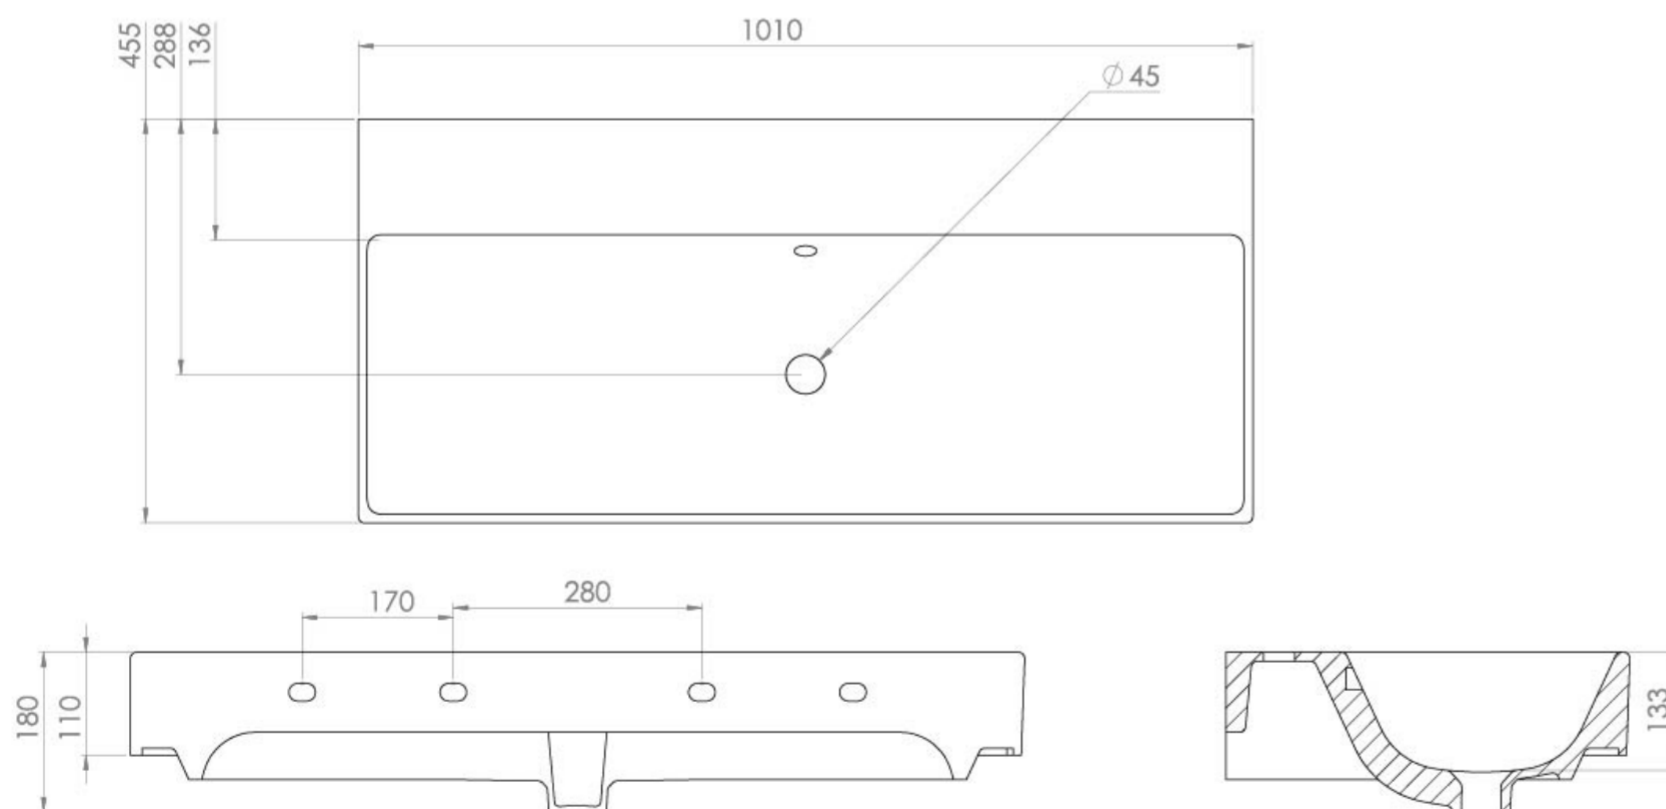

QUADRO 100X45CM WASHBASIN OTH

PRODUCT INFORMATION

Finish:	Gloss White
Height:	143mm
Width:	1003mm
Depth:	451mm
Material:	Ceramic
Weight:	25.2kg

Product Code: QU100B.0TH

DESCRIPTION

The QUADRO collection has expanded to offer you not only small and compact basins & furniture, but also 60, 80, 100 and 120cm basins and units to give you a wider selection of furniture if this sleek and contemporary design fits your brief perfectly.

This basin fits our 100cm QUADRO one drawer units in gloss white, stone grey and matte fiord.

TECHNICAL DRAWING

Saneux reserves the right to alter the specifications and product range without prior notice. Dimensions are given as a guide only. Dimensions should not be used for surrounding furniture, fixtures and fittings until the product is on site.