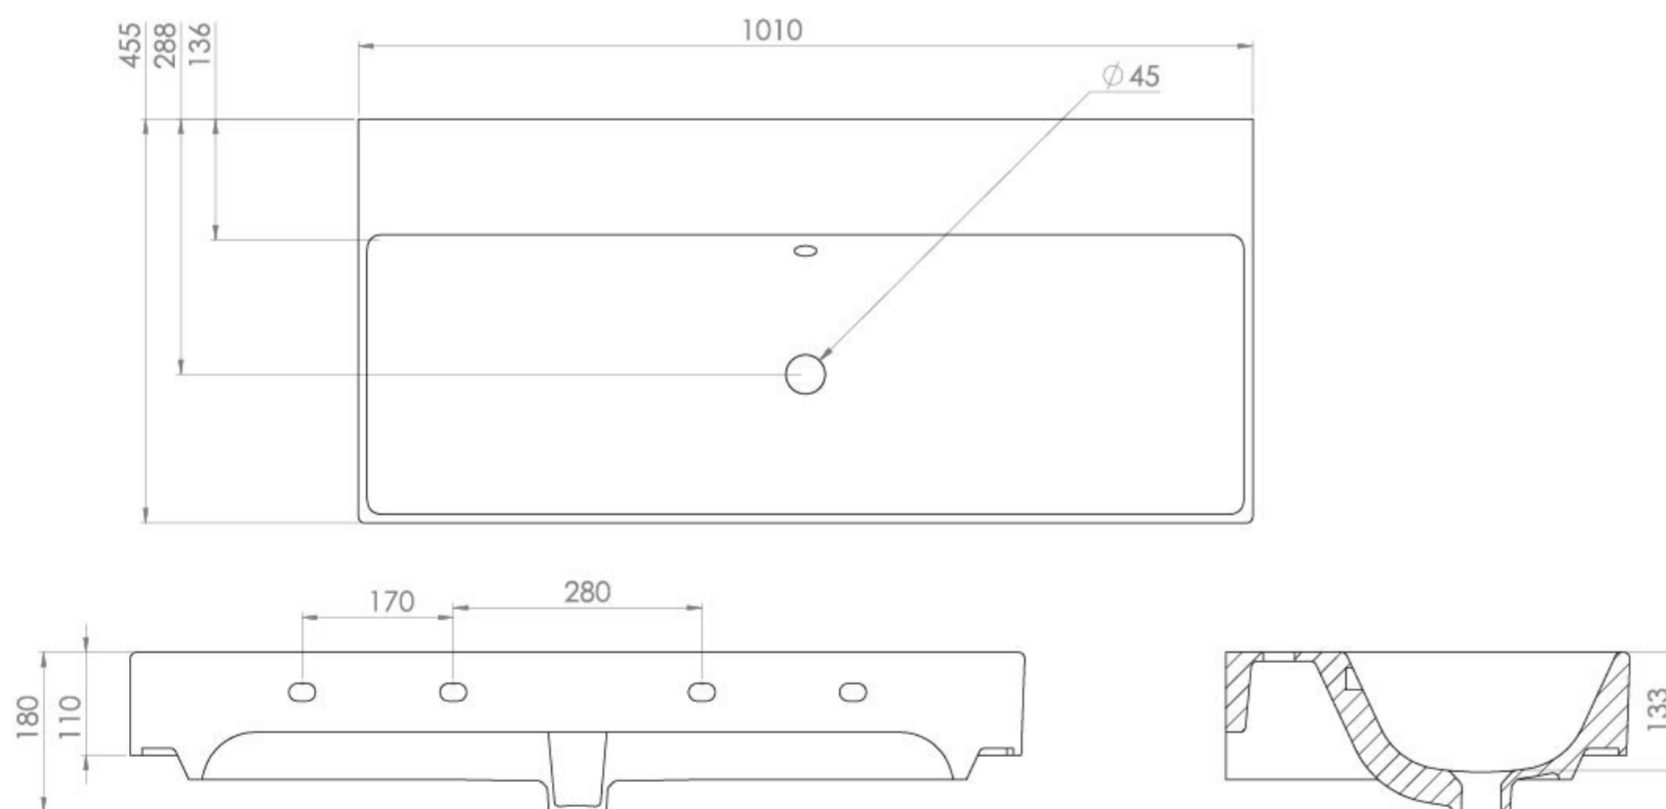

# QUADRO 100X45CM WASHBASIN OTH

## PRODUCT INFORMATION

<b>Finish:</b>	Gloss White
<b>Height:</b>	143mm
<b>Width:</b>	1003mm
<b>Depth:</b>	451mm
<b>Material:</b>	Ceramic
<b>Weight:</b>	25.2kg

**Product Code:** QU100B.OTH

## DESCRIPTION

The QUADRO collection has expanded to offer you not only small and compact basins & furniture, but also 60, 80, 100 and 120cm basins and units to give you a wider selection of furniture if this sleek and contemporary design fits your brief perfectly.

This basin fits our 100cm QUADRO one drawer units in gloss white, stone grey and matte fiord.