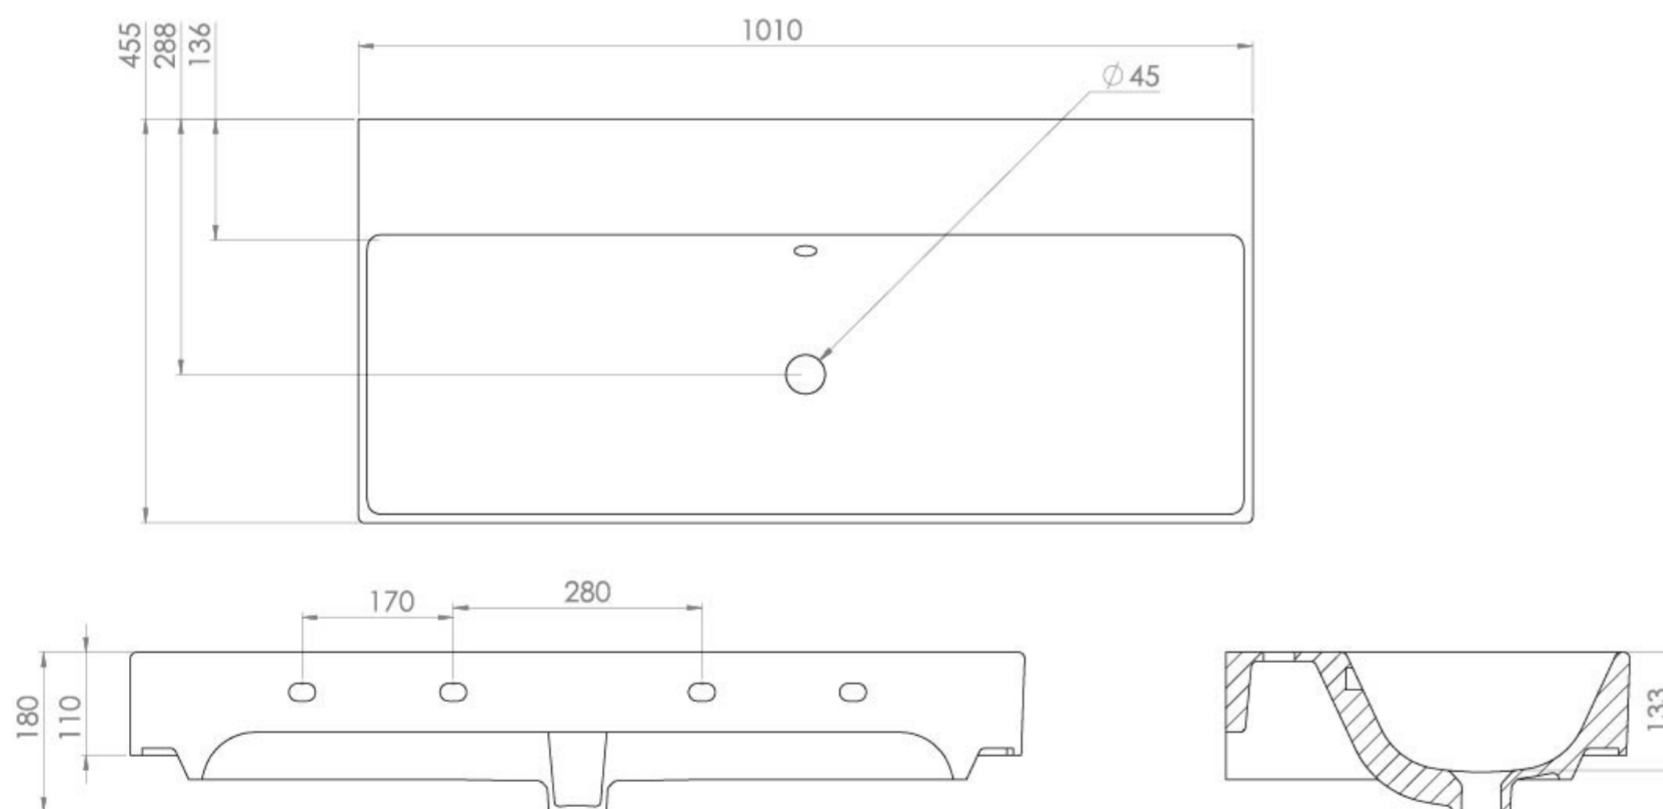

QUADRO 100X45CM WASHBASIN OTH

PRODUCT INFORMATION

Finish:	Gloss White
Height:	143mm
Width:	1003mm
Depth:	451mm
Material:	Ceramic
Weight:	25.2kg

Product Code: QU100B.0TH

DESCRIPTION

The QUADRO collection has expanded to offer you not only small and compact basins & furniture, but also 60, 80, 100 and 120cm basins and units to give you a wider selection of furniture if this sleek and contemporary design fits your brief perfectly.

This basin fits our 100cm QUADRO one drawer units in gloss white, stone grey and matte fiord.

TECHNICAL DRAWING

Saneux reserves the right to alter the specifications and product range without prior notice. Dimensions are given as a guide only. Dimensions should not be used for surrounding furniture, fixtures and fittings until the product is on site.