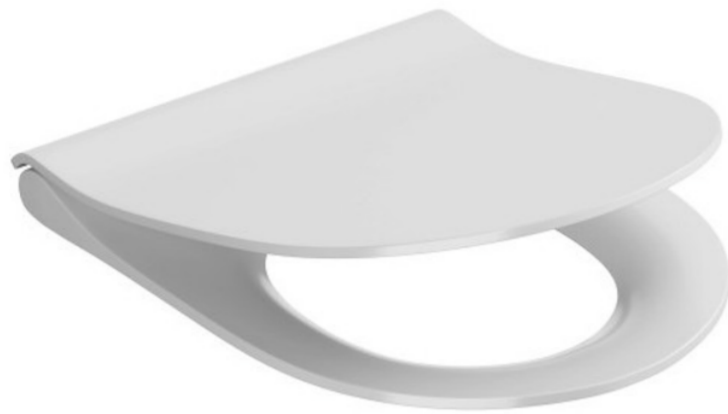

# PRAGUE SLIM-LINE SOFT CLOSE SEAT & COVER (FOR PR090 & PR096)

---

## PRODUCT INFORMATION

<b>Finish:</b>	Gloss White
<b>Height:</b>	47mm
<b>Width:</b>	360mm
<b>Depth:</b>	442mm
<b>Material</b>	Plastic
<b>Weight</b>	3.17kg
<b>Guarantee</b>	2 years
<b>Compatible Pan(s)</b>	PR090, PR0901, PR0902, PR096
<b>Seat Type</b>	Soft close & quick release

## DESCRIPTION

The PRAGUE range stands out from the rest with its functional and sophisticated design.

This PR098 slim line soft-close seat is compatible with the PR090 rimless close coupled WC pan and PR096 rimless wall-hung WC pan. Not only is this seat soft-closing but it also features a quick release button which allows you to easily remove the seat from the pan to make cleaning easy.