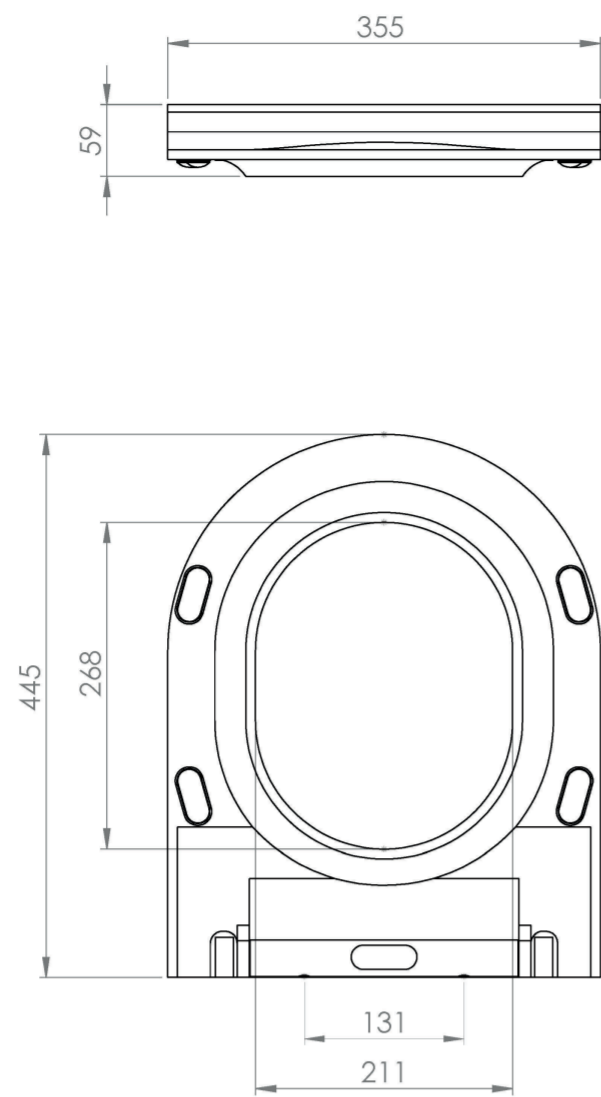

PRAGUE SLIM-LINE SOFT CLOSE SEAT & COVER (FOR PRO90 & PRO96)

PRODUCT INFORMATION

Finish:	Gloss White
Height:	47mm
Width:	360mm
Depth:	442mm
Material	Plastic
Weight	3.17kg
Guarantee	2 years
Compatible Pan(s)	PR090, PR0901, PR0902, PR096
Seat Type	Soft close & quick release

Product Code: PR098

DESCRIPTION

The PRAGUE range stands out from the rest with its functional and sophisticated design.

This PR098 slim line soft-close seat is compatible with the PR090 rimless close coupled WC pan and PR096 rimless wall-hung WC pan. Not only is this seat soft-closing but it also features a quick release button which allows you to easily remove the seat from the pan to make cleaning easy.

The PR092 standard soft-close seat is also available.

*Pan sold separately

Compatible pans: PR090, PR0901, PR0902, PR096

TECHNICAL DRAWING

Saneux reserves the right to alter the specifications and product range without prior notice. Dimensions are given as a guide only. Dimensions should not be used for surrounding furniture, fixtures and fittings until the product is on site.