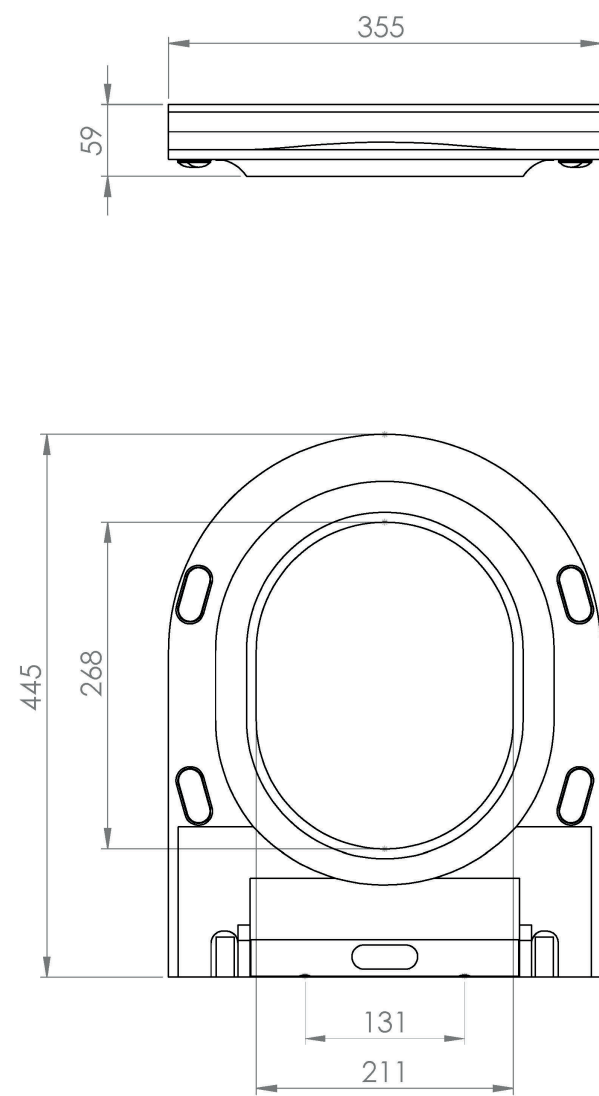

PRAGUE SLIM-LINE SOFT CLOSE SEAT & COVER (FOR PR090 & PR096)

PRODUCT INFORMATION

Finish:	Gloss White
Height:	47mm
Width:	360mm
Depth:	442mm
Material	Plastic
Weight	3.17kg
Guarantee	2 years
Compatible Pan(s)	PR090, PR0901, PR0902, PR096
Seat Type	Soft close & quick release

Product Code: PR098

DESCRIPTION

The PRAGUE range stands out from the rest with its functional and sophisticated design.

This PR098 slim line soft-close seat is compatible with the PR090 rimless close coupled WC pan and PR096 rimless wall-hung WC pan. Not only is this seat soft-closing but it also features a quick release button which allows you to easily remove the seat from the pan to make cleaning easy.

The PR092 standard soft-close seat is also available.

*Pan sold separately

Compatible pans: PR090, PR0901, PR0902, PR096

TECHNICAL DRAWING

Saneux reserves the right to alter the specifications and product range without prior notice. Dimensions are given as a guide only. Dimensions should not be used for surrounding furniture, fixtures and fittings until the product is on site.