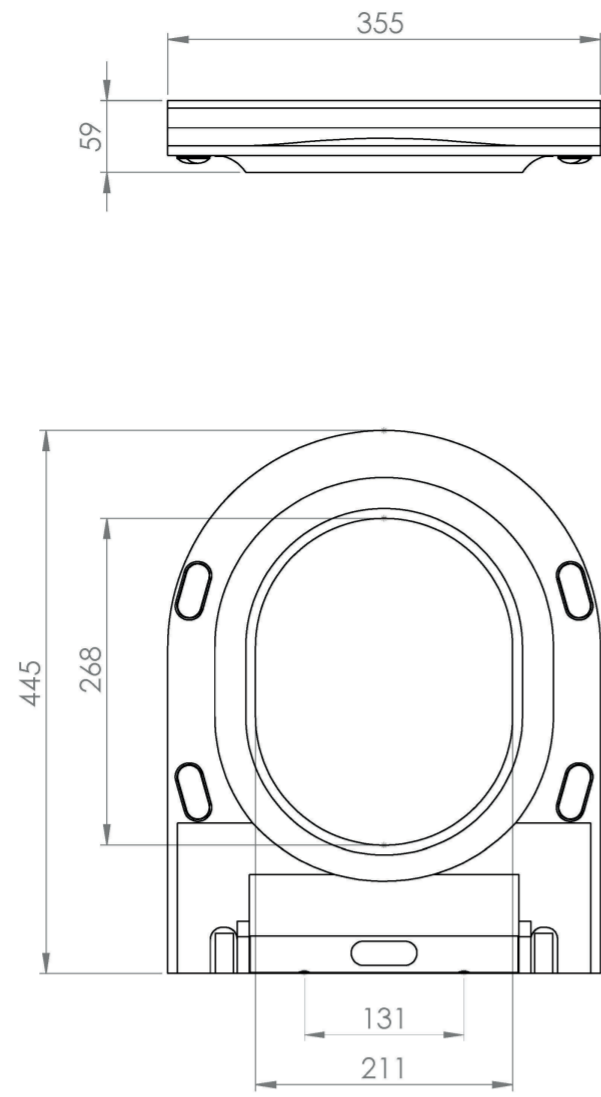

TECHNICAL DRAWING

Saneux reserves the right to alter the specifications and product range without prior notice. Dimensions are given as a guide only. Dimensions should not be used for surrounding furniture, fixtures and fittings until the product is on site.

<https://saneux.com/products/prague-slim-line-soft-close-seat-cover-for-pr090-pr096>