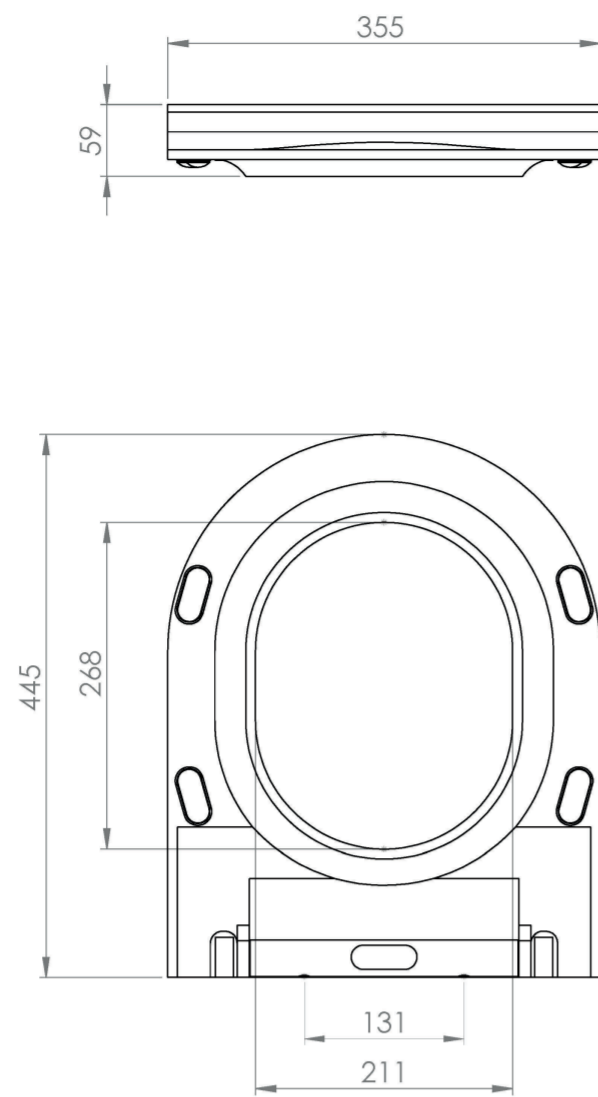

TECHNICAL DRAWING

Saneux reserves the right to alter the specifications and product range without prior notice. Dimensions are given as a guide only. Dimensions should not be used for surrounding furniture, fixtures and fittings until the product is on site.

<https://saneux.com/products/prague-slim-line-soft-close-seat-cover-for-pr090-pr096>