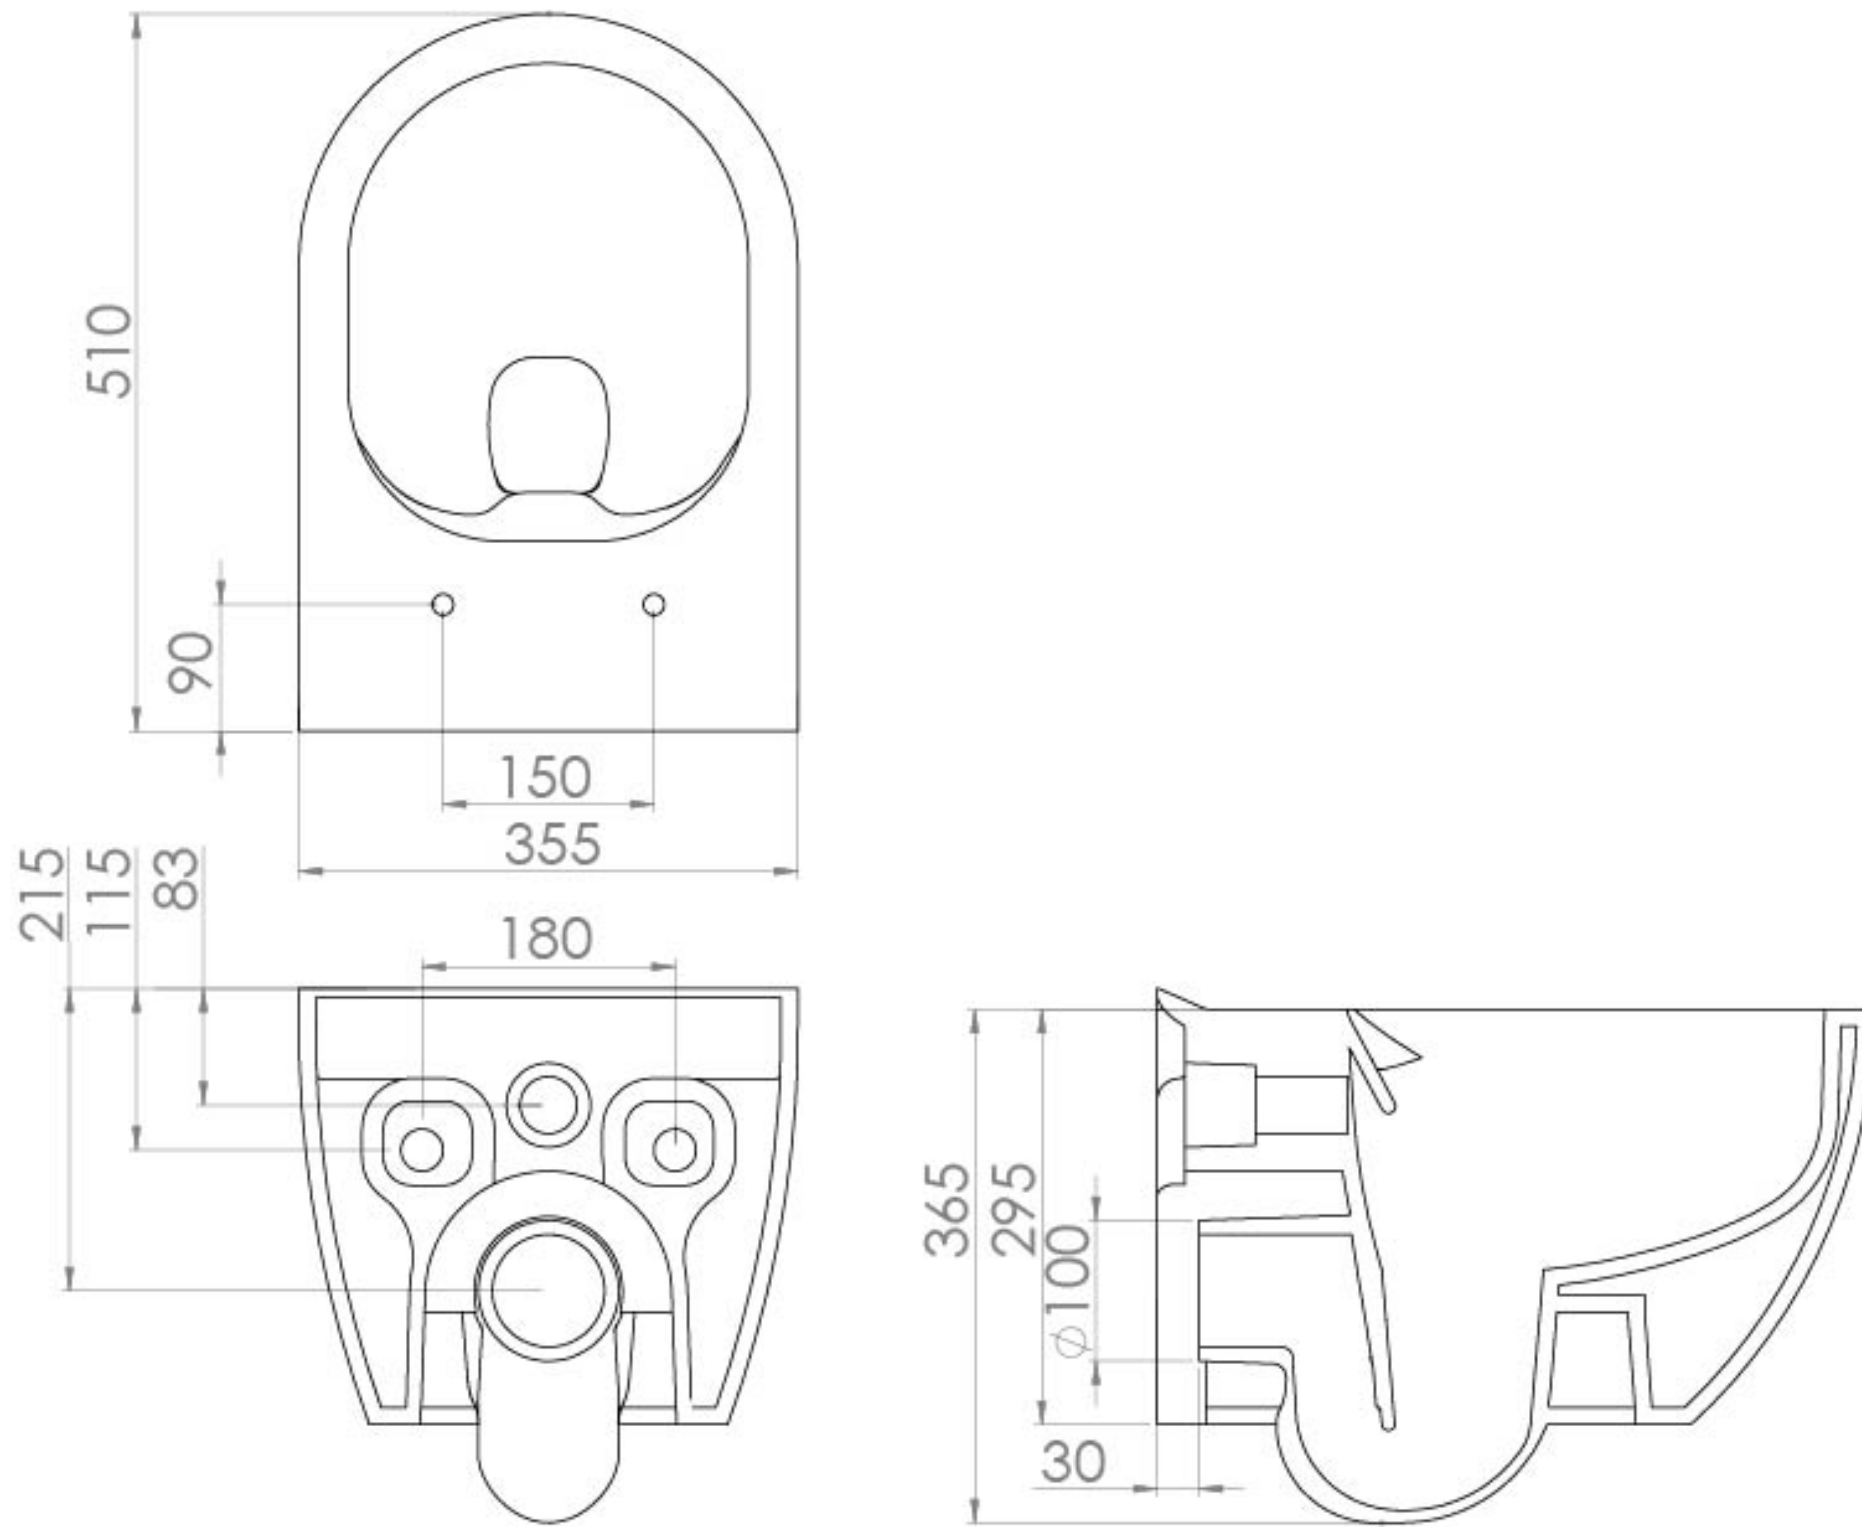

TECHNICAL DRAWING

Saneux reserves the right to alter the specifications and product range without prior notice. Dimensions are given as a guide only. Dimensions should not be used for surrounding furniture, fixtures and fittings until the product is on site.

<https://saneux.com/products/prague-wall-hung-wc-pan-rimless>