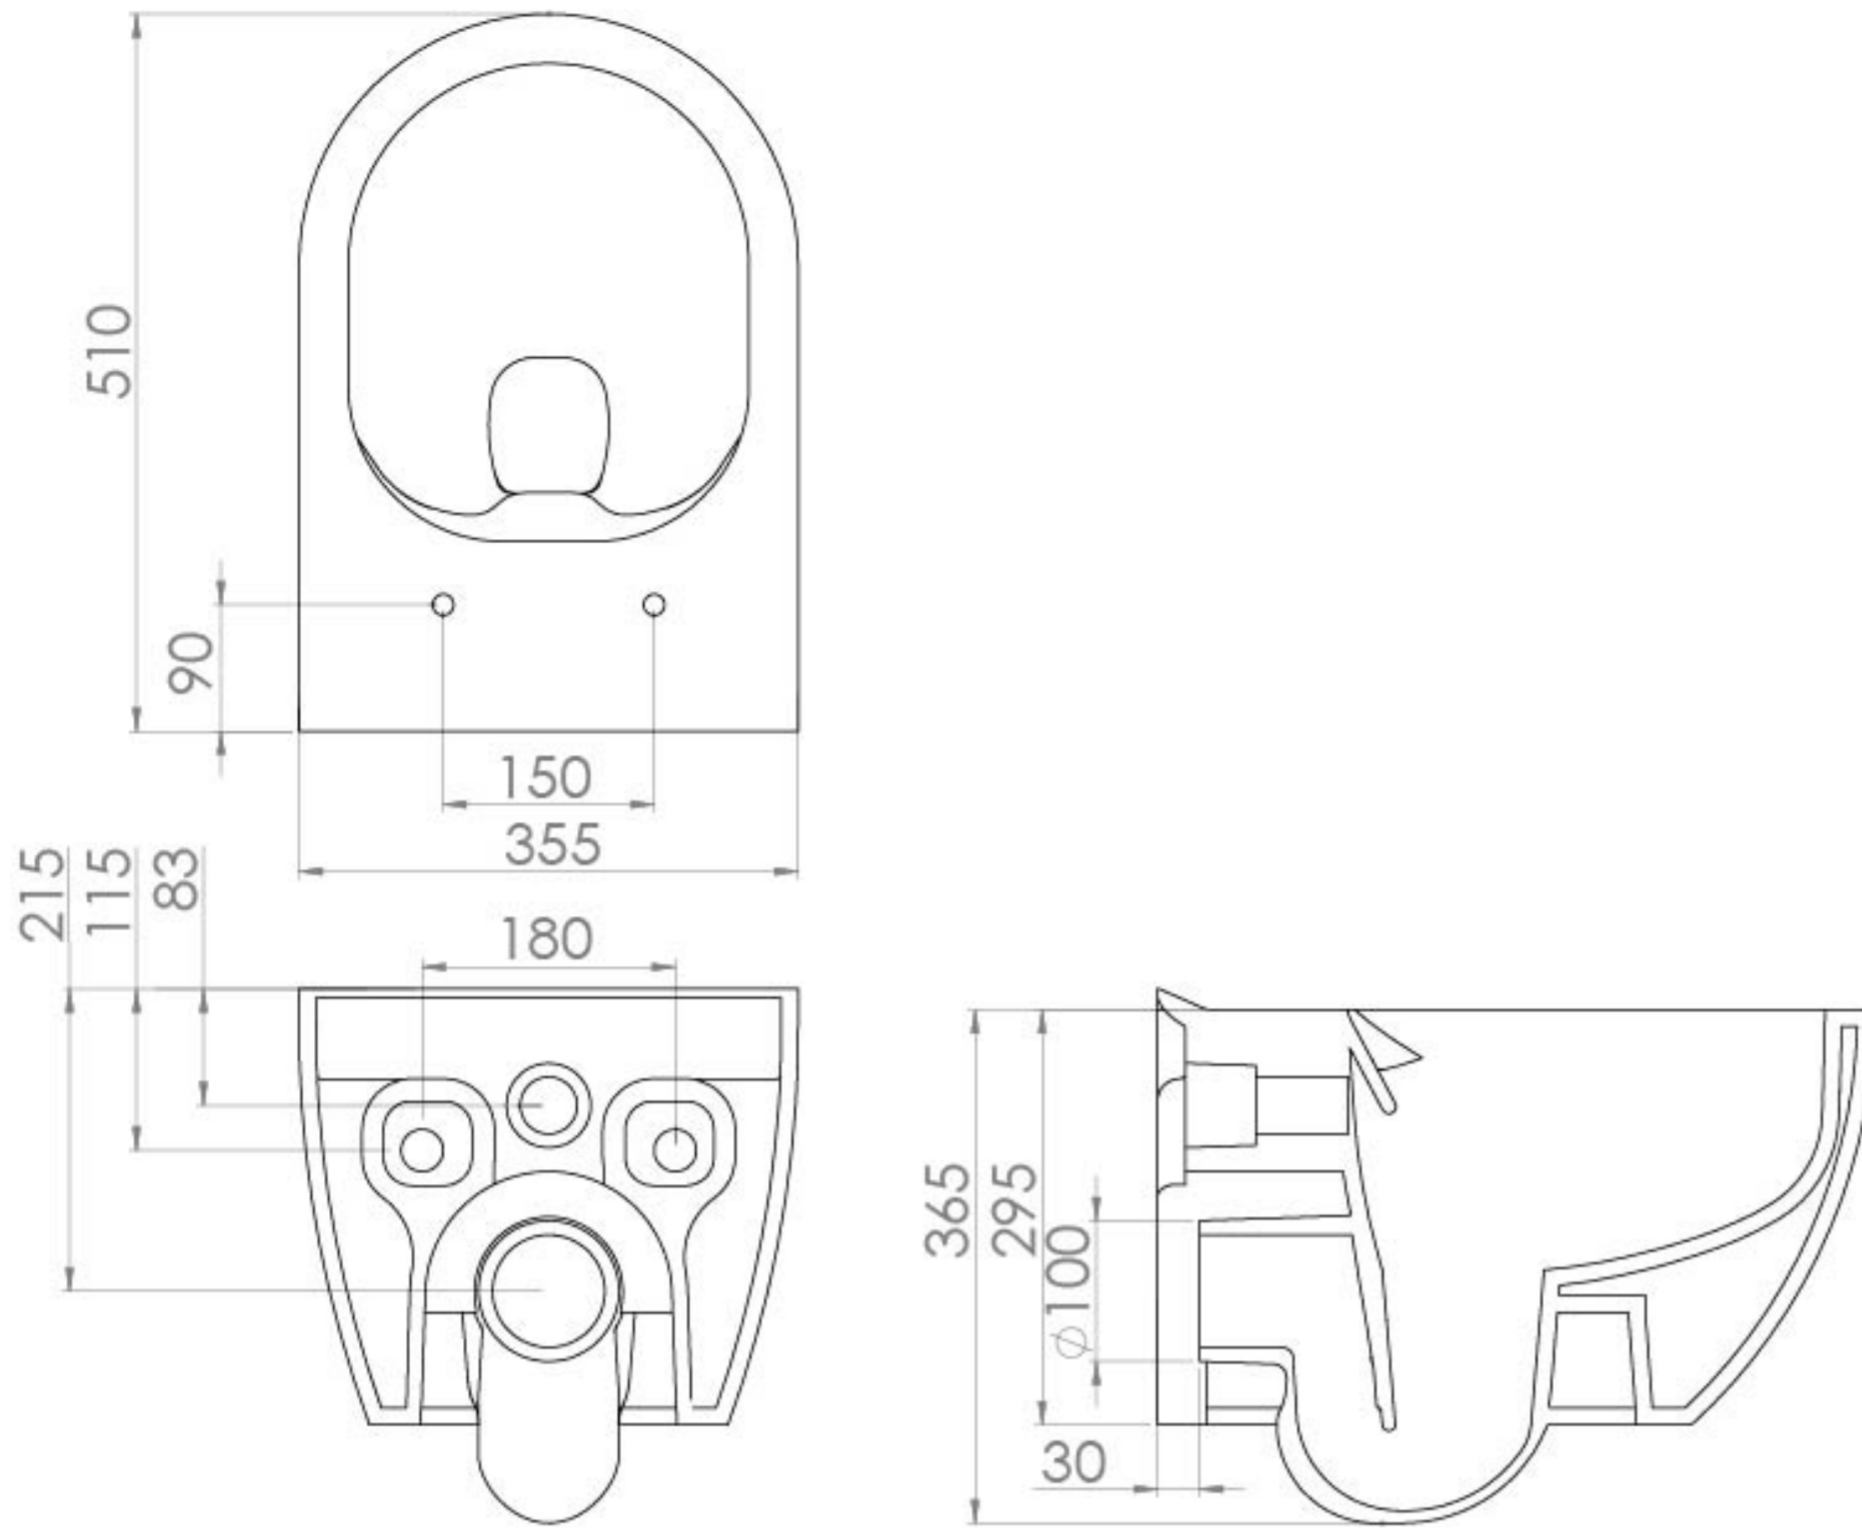

TECHNICAL DRAWING

Saneux reserves the right to alter the specifications and product range without prior notice. Dimensions are given as a guide only. Dimensions should not be used for surrounding furniture, fixtures and fittings until the product is on site.

<https://saneux.com/products/prague-wall-hung-wc-pan-rimless>