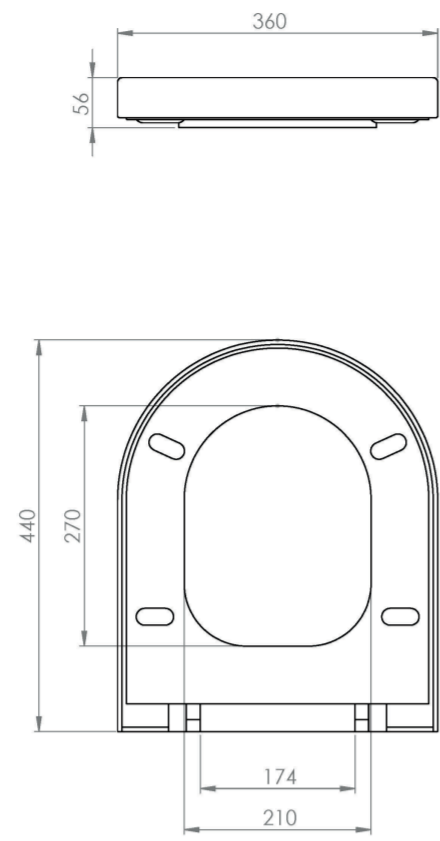

PRAGUE STANDARD SOFT CLOSE SEAT & COVER (FOR PR090 & PR096)

PRODUCT INFORMATION

Finish:	Gloss White
Height:	47mm
Width:	359mm
Depth:	429mm
Material	Plastic
Weight	2.65kg
Guarantee	2 years
Compatible Pan(s)	PR090, PR0901, PR0902, PR096
Seat Type	Soft close & quick release

Product Code: PR092

DESCRIPTION

The PRAGUE range stands out from the rest with its functional and sophisticated design.

This PR092 standard soft-close seat is compatible with the PR090 rimless close coupled WC pan and PR096 rimless wall-hung WC pan. Not only is this seat soft-closing but it's also quick releasing simply by putting the seat upright and pulling it off, allowing you to easily remove the seat from the pan to make cleaning easy.

The PR098 slim line soft-close seat is also available.

*Pan sold separately

Compatible pans: PR090, PR0901, PR0902, PR096

TECHNICAL DRAWING

Saneux reserves the right to alter the specifications and product range without prior notice. Dimensions are given as a guide only. Dimensions should not be used for surrounding furniture, fixtures and fittings until the product is on site.