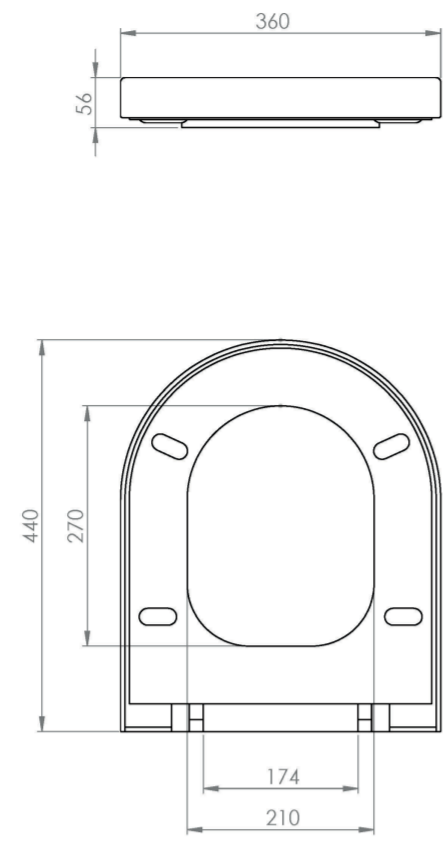

PRAGUE STANDARD SOFT CLOSE SEAT & COVER (FOR PR090 & PR096)

PRODUCT INFORMATION

Finish:	Gloss White
Height:	47mm
Width:	359mm
Depth:	429mm
Material	Plastic
Weight	2.65kg
Guarantee	2 years
Compatible Pan(s)	PR090, PR0901, PR0902, PR096
Seat Type	Soft close & quick release

Product Code: PR092

DESCRIPTION

The PRAGUE range stands out from the rest with its functional and sophisticated design.

This PR092 standard soft-close seat is compatible with the PR090 rimless close coupled WC pan and PR096 rimless wall-hung WC pan. Not only is this seat soft-closing but it's also quick releasing simply by putting the seat upright and pulling it off, allowing you to easily remove the seat from the pan to make cleaning easy.

The PR098 slim line soft-close seat is also available.

*Pan sold separately

Compatible pans: PR090, PR0901, PR0902, PR096

TECHNICAL DRAWING

Saneux reserves the right to alter the specifications and product range without prior notice. Dimensions are given as a guide only. Dimensions should not be used for surrounding furniture, fixtures and fittings until the product is on site.