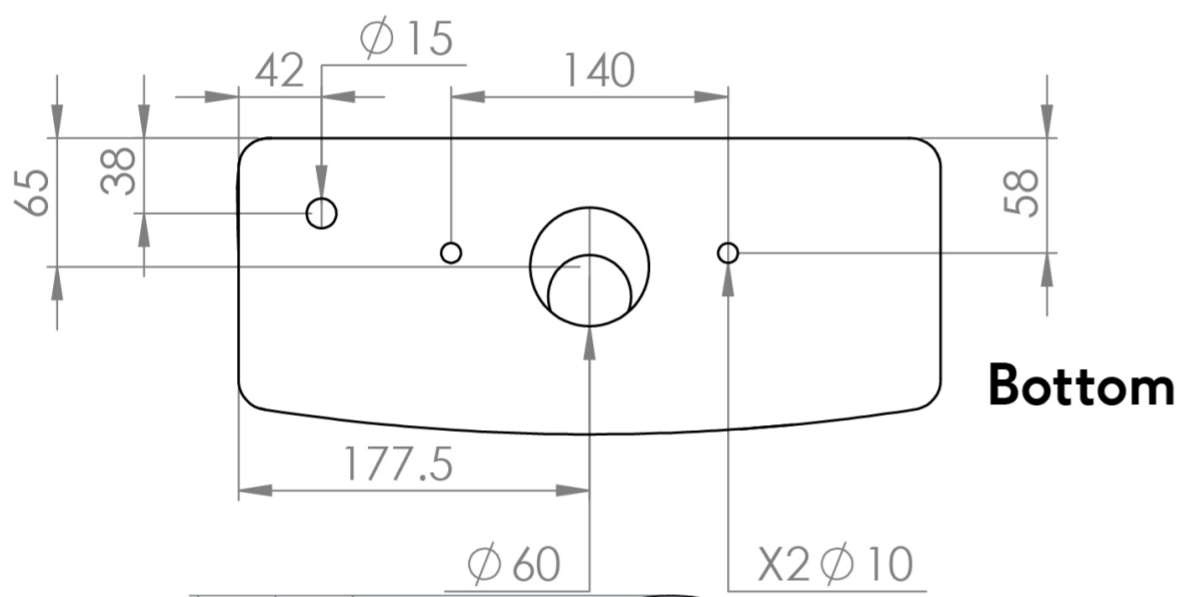

TECHNICAL DRAWING