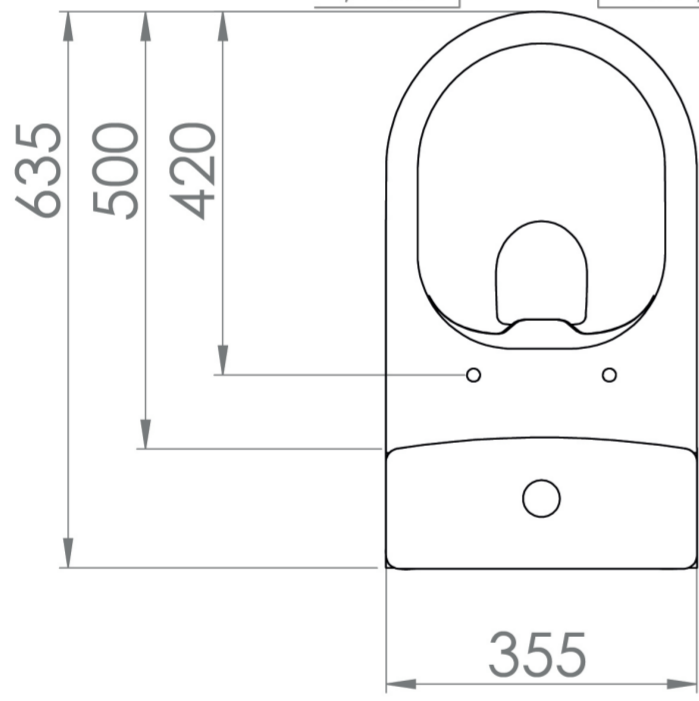

TECHNICAL DRAWING