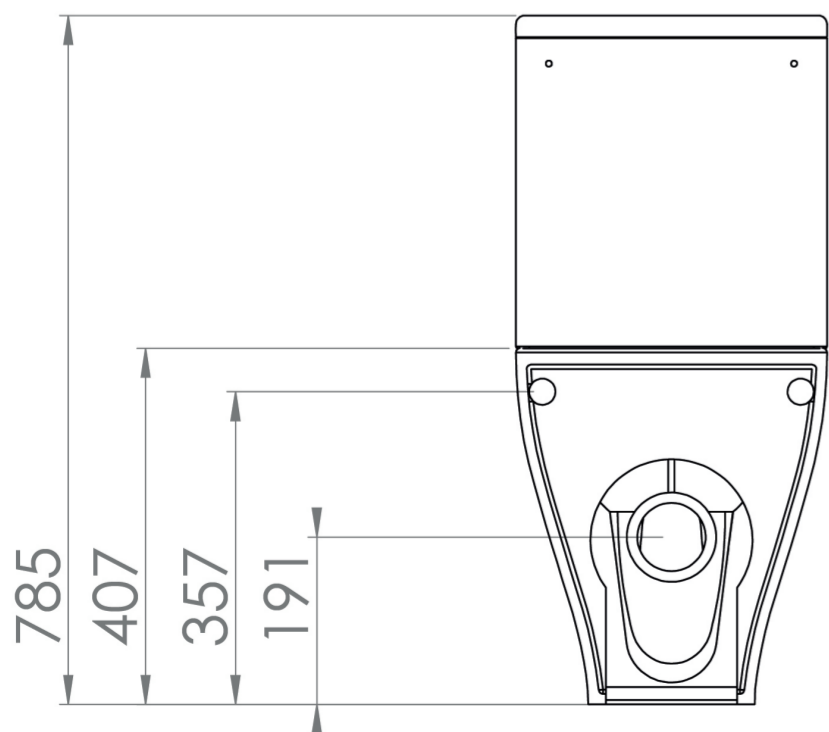

TECHNICAL DRAWING