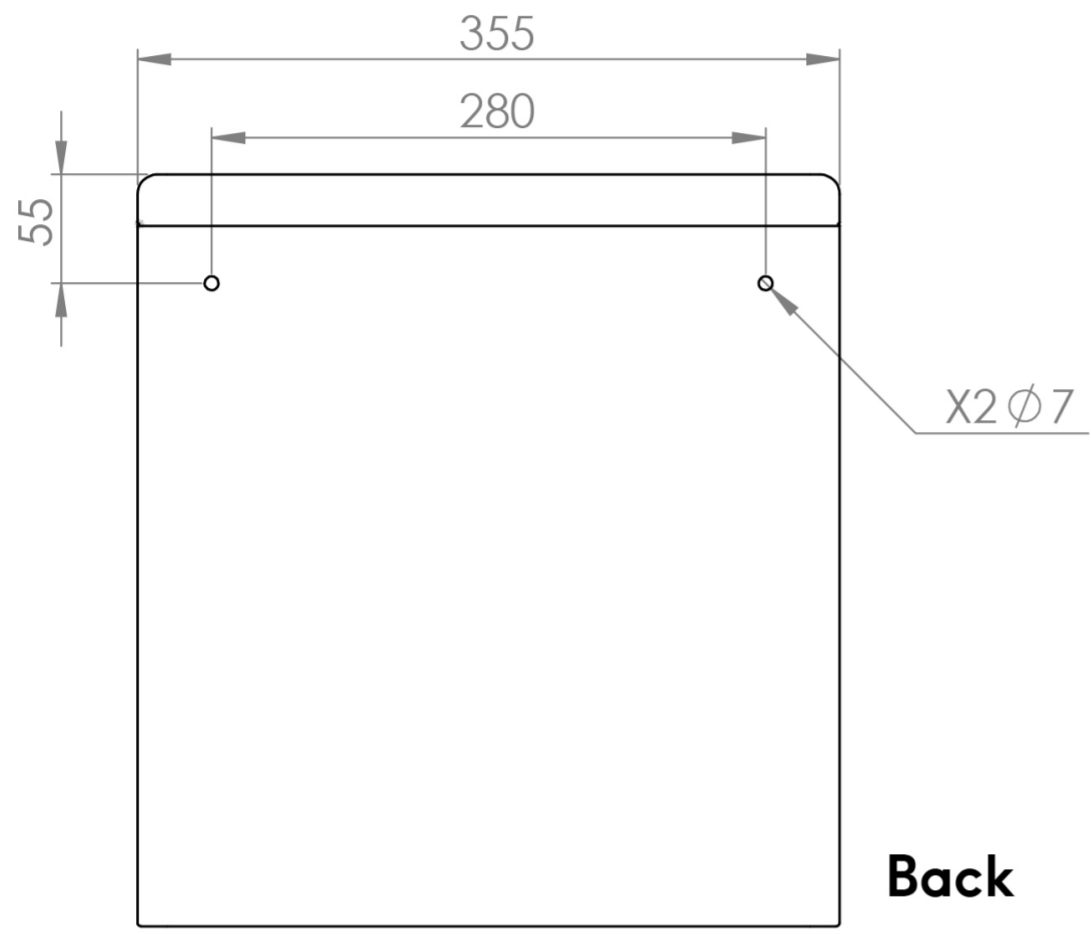

TECHNICAL DRAWING