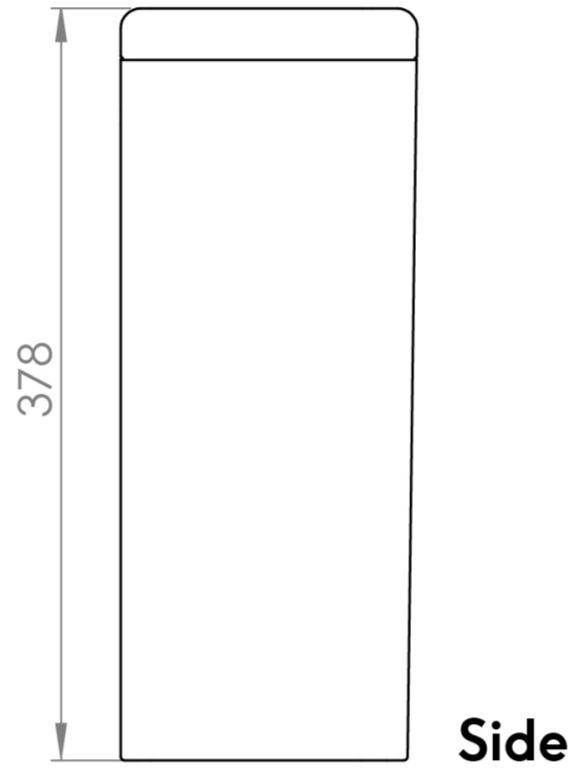

TECHNICAL DRAWING