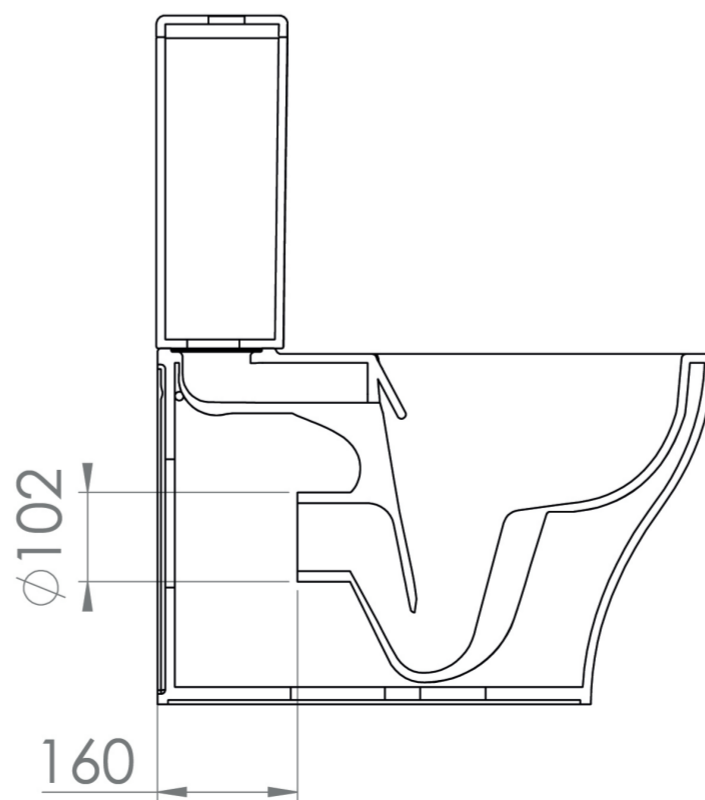

TECHNICAL DRAWING