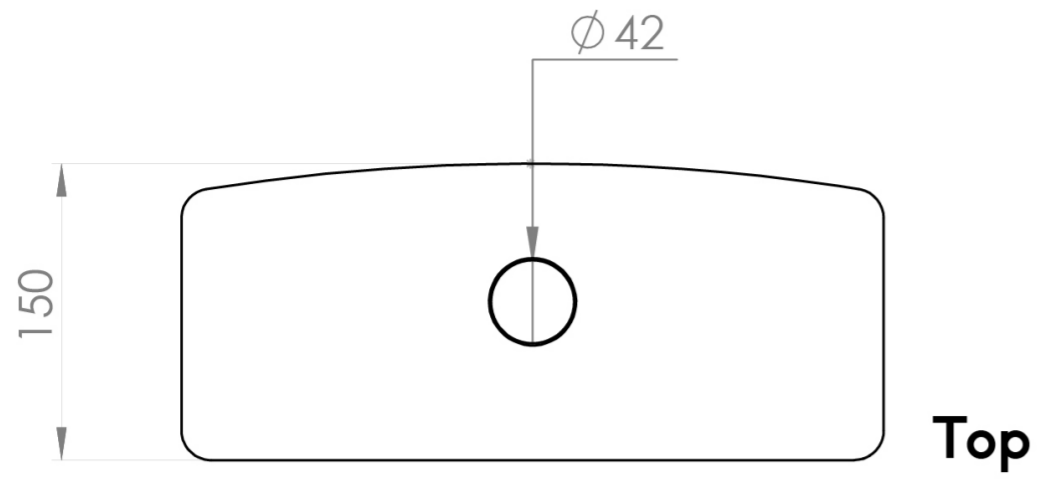

TECHNICAL DRAWING