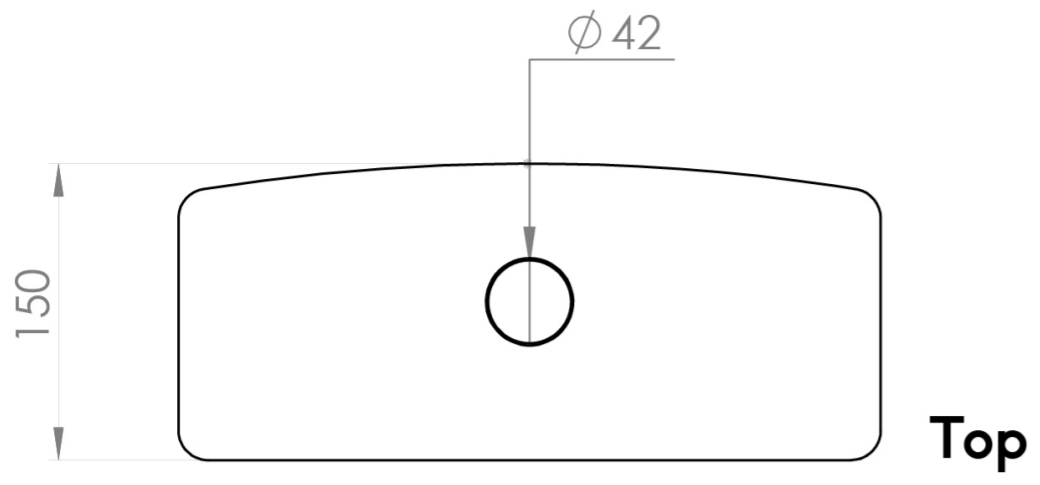

TECHNICAL DRAWING