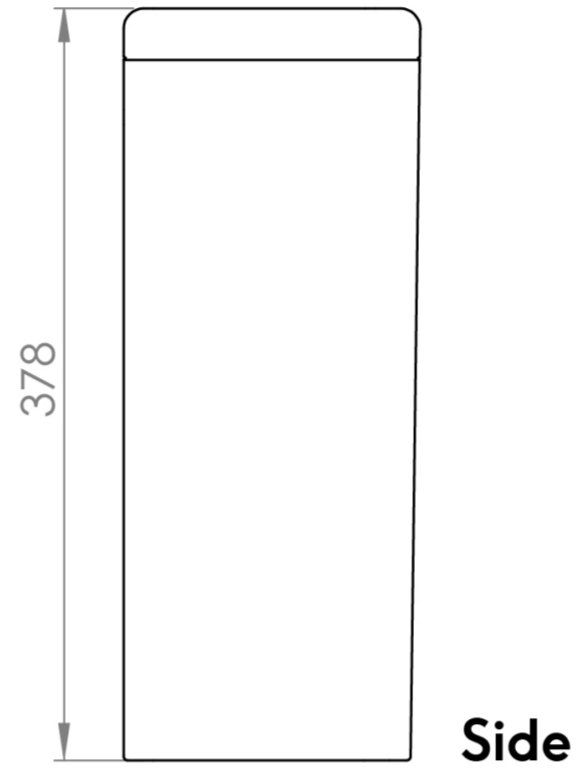

TECHNICAL DRAWING