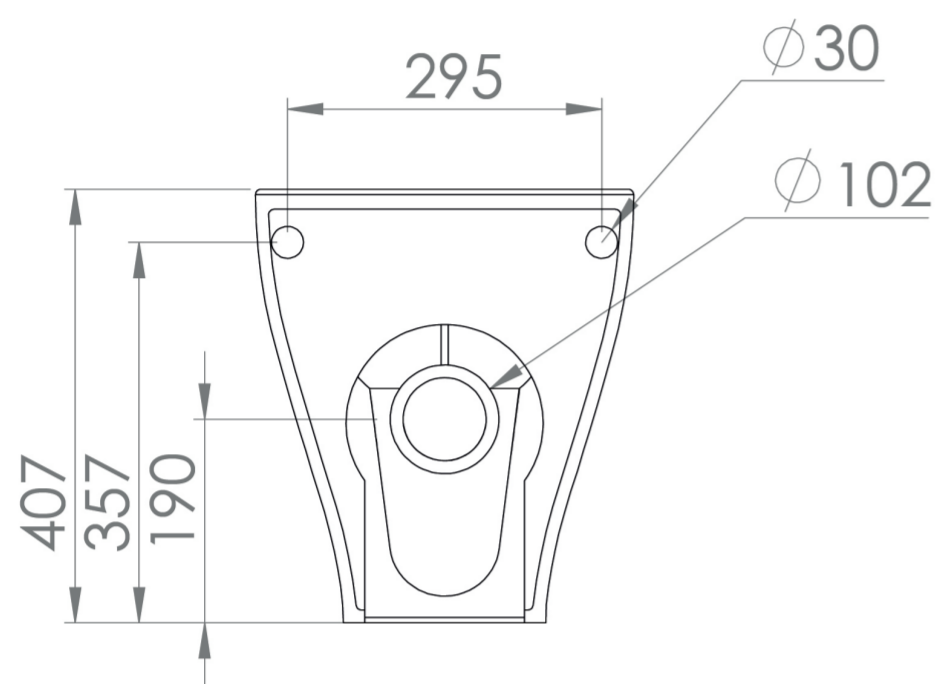

TECHNICAL DRAWING

Saneux reserves the right to alter the specifications and product range without prior notice. Dimensions are given as a guide only. Dimensions should not be used for surrounding furniture, fixtures and fittings until the product is on site.