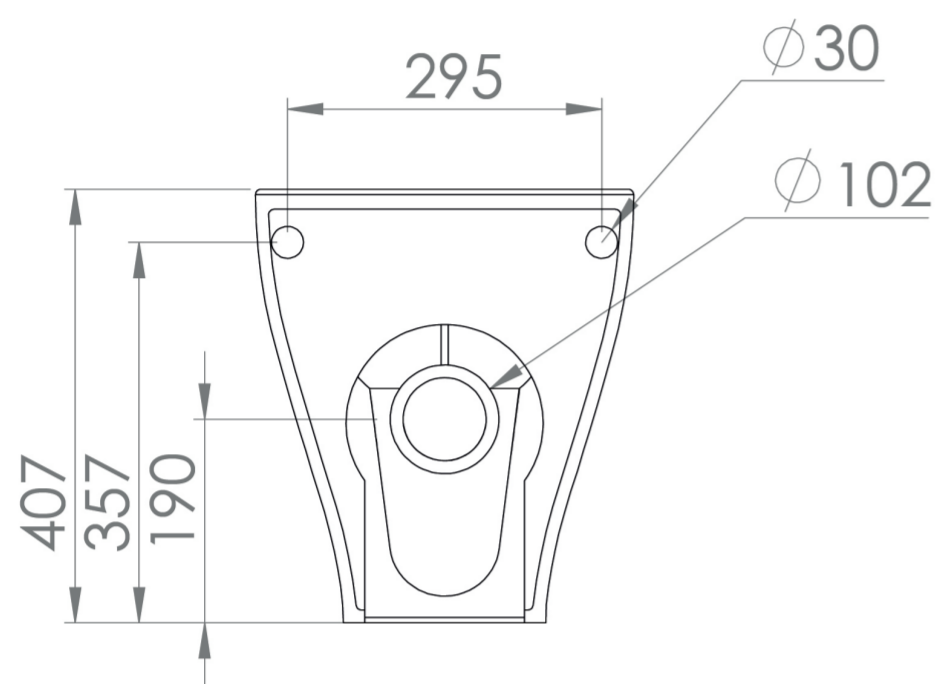

PRAGUE CLOSE COUPLED WC PAN - RIMLESS

Product Code: PR090

DESCRIPTION

The PRAGUE range stands out from the rest with its functional and sophisticated design.

This close coupled WC pan features rimless technology to ensure no germs and grime can be harboured, quiet flushing and maximum hygiene, plus the sleek curved design is appealing to all.

*Cistern and seat sold separately

Compatible cistern: PR091

Compatible seats: PR092, PR098

PRODUCT INFORMATION

Finish:	Gloss White
Height:	407mm
Width:	355mm
Depth:	635mm
Material	Ceramic
Weight	33.25kg
Guarantee	Lifetime
Compatible Toilet Seat(s)	PR092, PR098
Compatible Cistern(s)	PR091
Type of Flushing	Rimless technology

TECHNICAL DRAWING

Saneux reserves the right to alter the specifications and product range without prior notice. Dimensions are given as a guide only. Dimensions should not be used for surrounding furniture, fixtures and fittings until the product is on site.