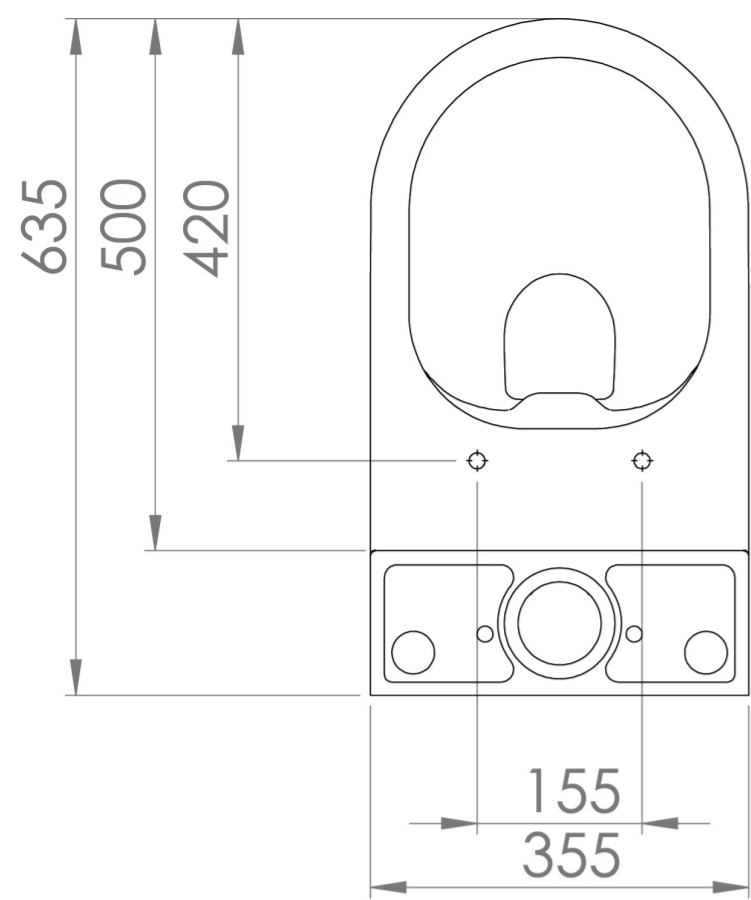

TECHNICAL DRAWING

Saneux reserves the right to alter the specifications and product range without prior notice. Dimensions are given as a guide only. Dimensions should not be used for surrounding furniture, fixtures and fittings until the product is on site.