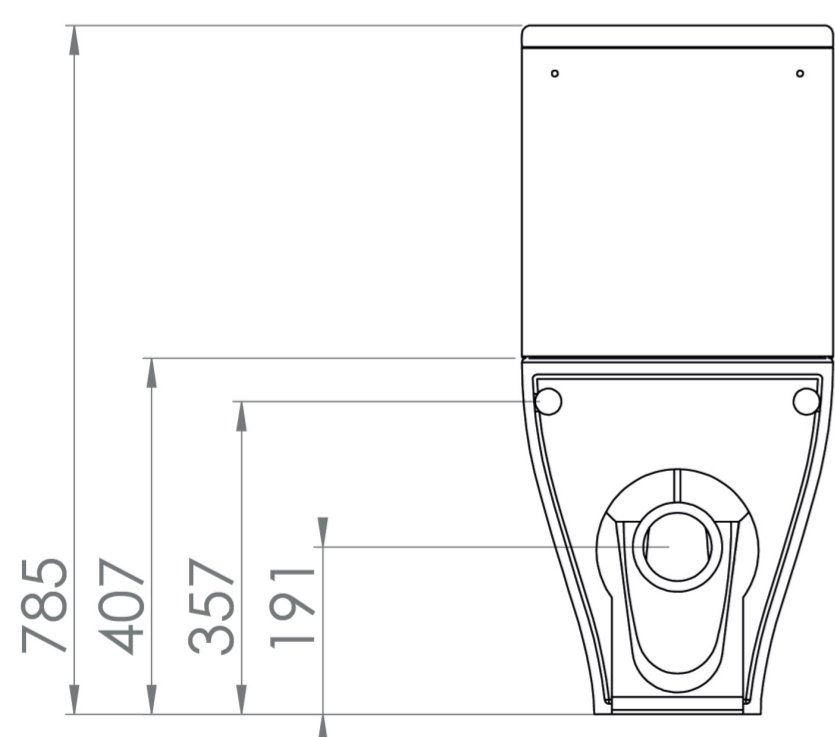

PRAGUE CLOSE COUPLED WC PAN - RIMLESS

Product Code: PR090

DESCRIPTION

The PRAGUE range stands out from the rest with its functional and sophisticated design.

This close coupled WC pan features rimless technology to ensure no germs and grime can be harboured, quiet flushing and maximum hygiene, plus the sleek curved design is appealing to all.

*Cistern and seat sold separately

Compatible cistern: PR091

Compatible seats: PR092, PR098

PRODUCT INFORMATION

Finish:	Gloss White
Height:	407mm
Width:	355mm
Depth:	635mm
Material	Ceramic
Weight	33.25kg
Guarantee	Lifetime
Compatible Toilet Seat(s)	PR092, PR098
Compatible Cistern(s)	PR091
Type of Flushing	Rimless technology

TECHNICAL DRAWING

Saneux reserves the right to alter the specifications and product range without prior notice. Dimensions are given as a guide only. Dimensions should not be used for surrounding furniture, fixtures and fittings until the product is on site.