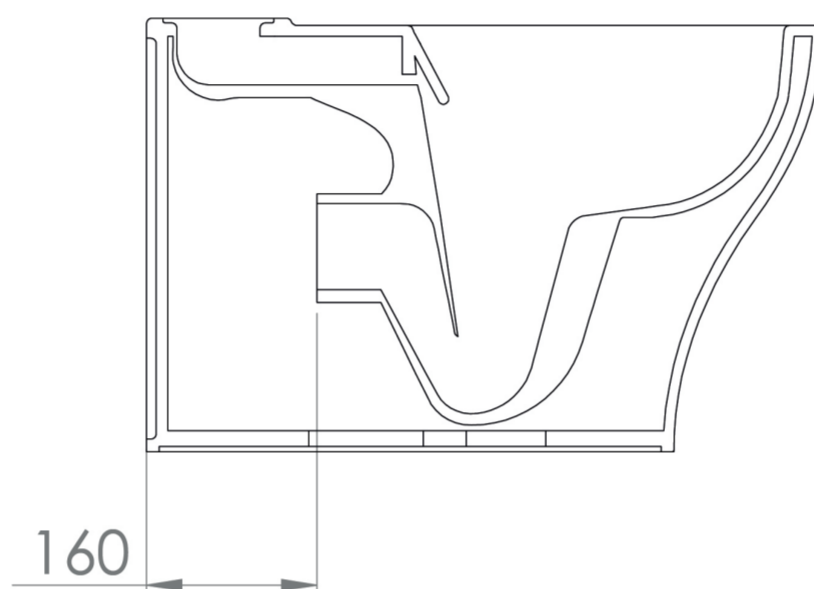

TECHNICAL DRAWING

Saneux reserves the right to alter the specifications and product range without prior notice. Dimensions are given as a guide only. Dimensions should not be used for surrounding furniture, fixtures and fittings until the product is on site.