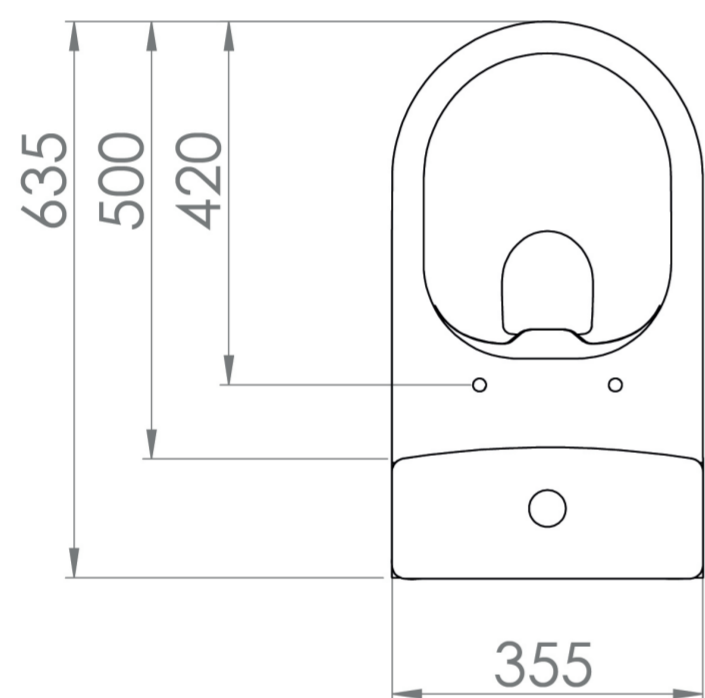

PRAGUE CLOSE COUPLED WC PAN - RIMLESS

Product Code: PR090

DESCRIPTION

The PRAGUE range stands out from the rest with its functional and sophisticated design.

This close coupled WC pan features rimless technology to ensure no germs and grime can be harboured, quiet flushing and maximum hygiene, plus the sleek curved design is appealing to all.

*Cistern and seat sold separately

Compatible cistern: PR091

Compatible seats: PR092, PR098

PRODUCT INFORMATION

Finish:	Gloss White
Height:	407mm
Width:	355mm
Depth:	635mm
Material	Ceramic
Weight	33.25kg
Guarantee	Lifetime
Compatible Toilet Seat(s)	PR092, PR098
Compatible Cistern(s)	PR091
Type of Flushing	Rimless technology

TECHNICAL DRAWING

Saneux reserves the right to alter the specifications and product range without prior notice. Dimensions are given as a guide only. Dimensions should not be used for surrounding furniture, fixtures and fittings until the product is on site.