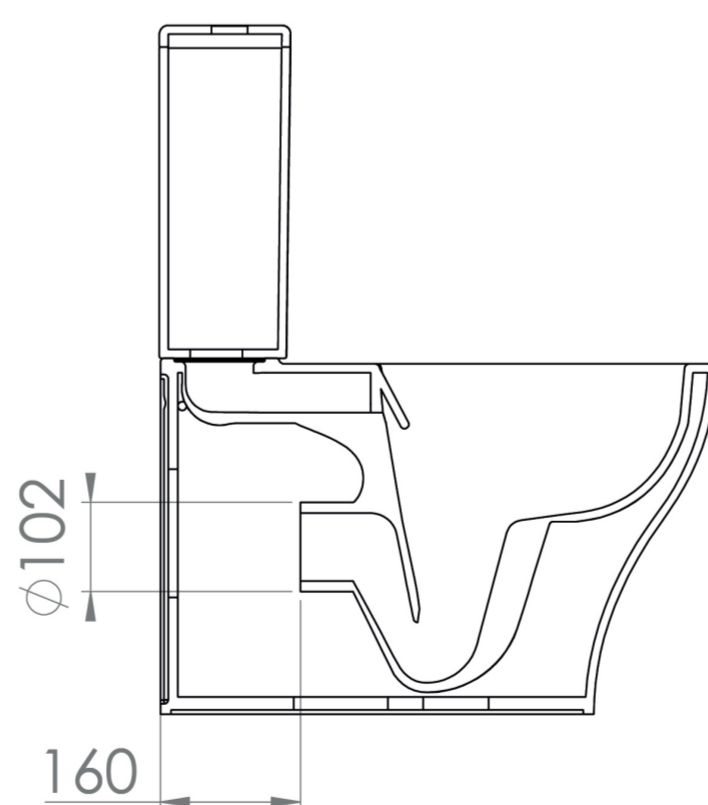

TECHNICAL DRAWING

Saneux reserves the right to alter the specifications and product range without prior notice. Dimensions are given as a guide only. Dimensions should not be used for surrounding furniture, fixtures and fittings until the product is on site.