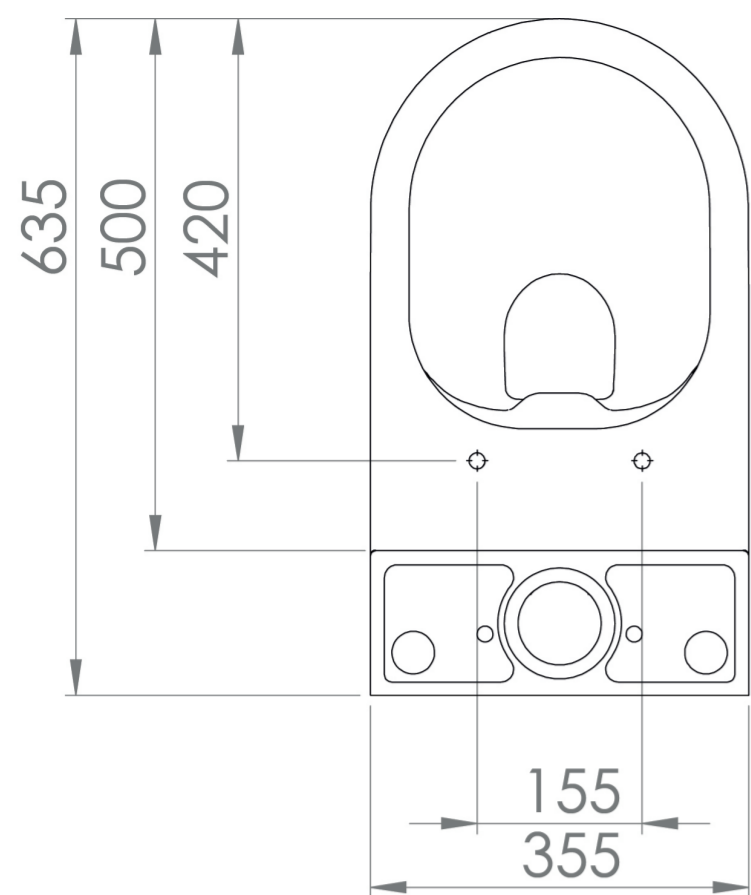

PRAGUE CLOSE COUPLED WC PAN - RIMLESS

Product Code: PR090

DESCRIPTION

The PRAGUE range stands out from the rest with its functional and sophisticated design.

This close coupled WC pan features rimless technology to ensure no germs and grime can be harboured, quiet flushing and maximum hygiene, plus the sleek curved design is appealing to all.

*Cistern and seat sold separately

Compatible cistern: PR091

Compatible seats: PR092, PR098

PRODUCT INFORMATION

Finish:	Gloss White
Height:	407mm
Width:	355mm
Depth:	635mm
Material	Ceramic
Weight	33.25kg
Guarantee	Lifetime
Compatible Toilet Seat(s)	PR092, PR098
Compatible Cistern(s)	PR091
Type of Flushing	Rimless technology

TECHNICAL DRAWING

Saneux reserves the right to alter the specifications and product range without prior notice. Dimensions are given as a guide only. Dimensions should not be used for surrounding furniture, fixtures and fittings until the product is on site.