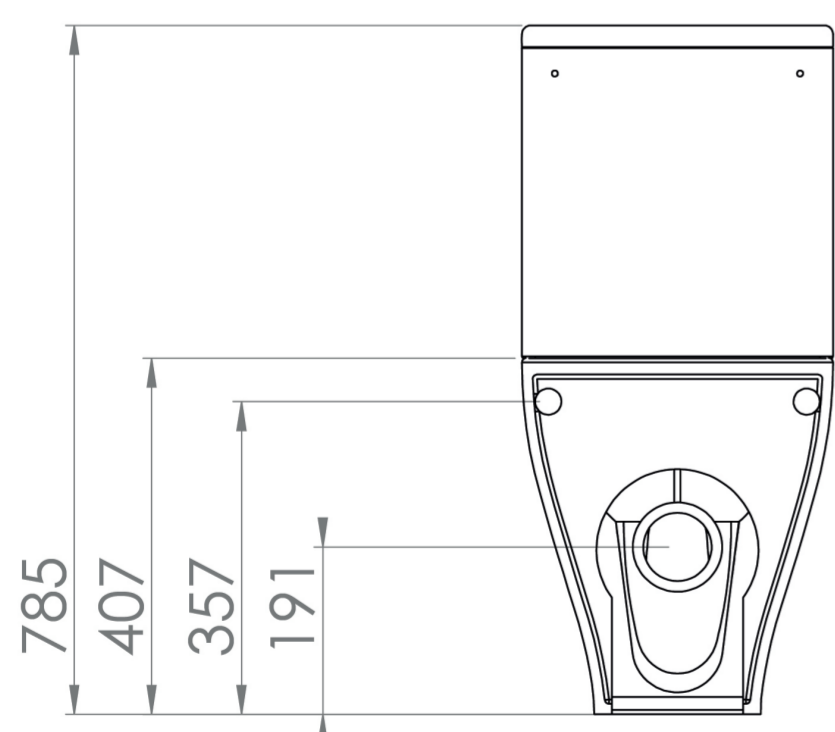

TECHNICAL DRAWING

Saneux reserves the right to alter the specifications and product range without prior notice. Dimensions are given as a guide only. Dimensions should not be used for surrounding furniture, fixtures and fittings until the product is on site.