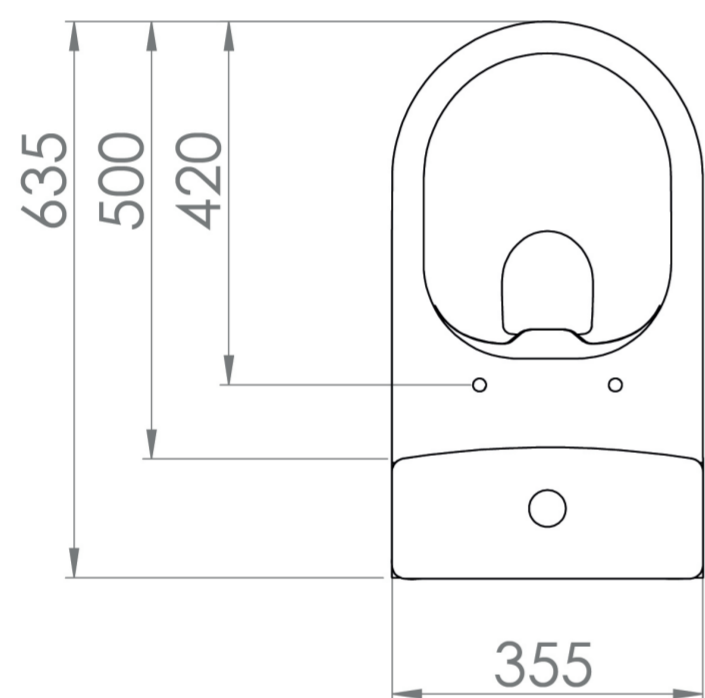

TECHNICAL DRAWING

Saneux reserves the right to alter the specifications and product range without prior notice. Dimensions are given as a guide only. Dimensions should not be used for surrounding furniture, fixtures and fittings until the product is on site.