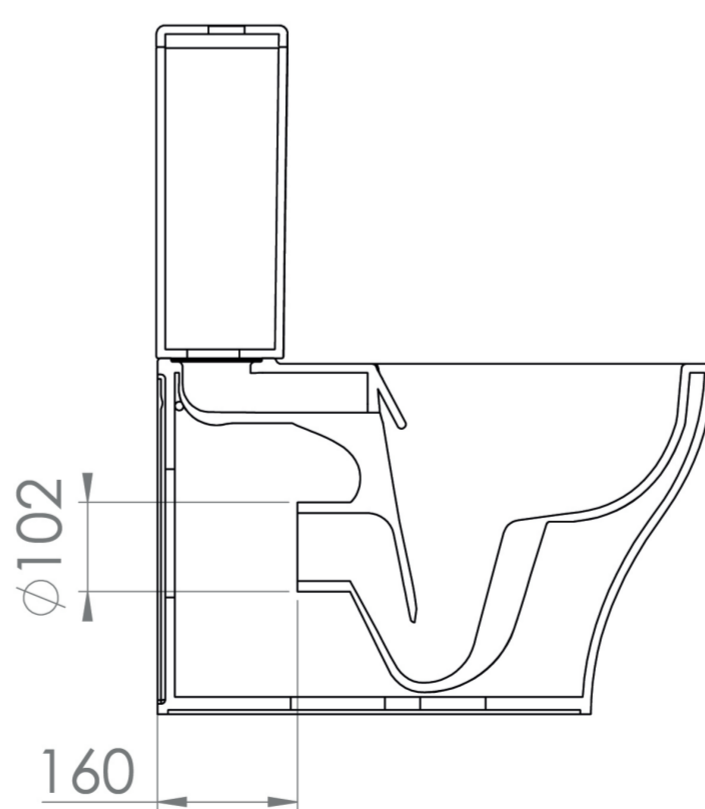

PRAGUE CLOSE COUPLED WC PAN - RIMLESS

Product Code: PR090

DESCRIPTION

The PRAGUE range stands out from the rest with its functional and sophisticated design.

This close coupled WC pan features rimless technology to ensure no germs and grime can be harboured, quiet flushing and maximum hygiene, plus the sleek curved design is appealing to all.

*Cistern and seat sold separately

Compatible cistern: PR091

Compatible seats: PR092, PR098

PRODUCT INFORMATION

Finish:	Gloss White
Height:	407mm
Width:	355mm
Depth:	635mm
Material	Ceramic
Weight	33.25kg
Guarantee	Lifetime
Compatible Toilet Seat(s)	PR092, PR098
Compatible Cistern(s)	PR091
Type of Flushing	Rimless technology

TECHNICAL DRAWING

Saneux reserves the right to alter the specifications and product range without prior notice. Dimensions are given as a guide only. Dimensions should not be used for surrounding furniture, fixtures and fittings until the product is on site.