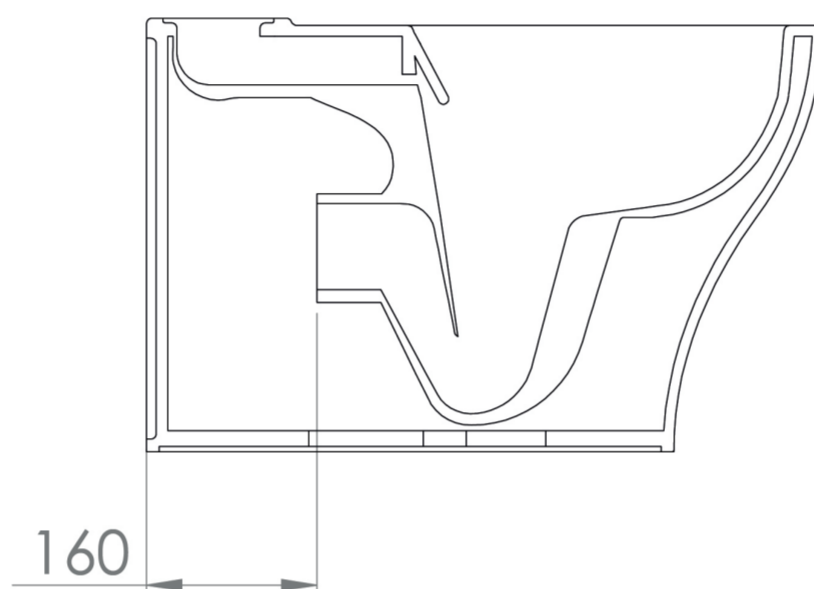

### DESCRIPTION

The PRAGUE range stands out from the rest with its functional and sophisticated design.

This close coupled WC pan features rimless technology to ensure no germs and grime can be harboured, quiet flushing and maximum hygiene, plus the sleek curved design is appealing to all.

\*Cistern and seat sold separately

Compatible cistern: PR091

Compatible seats: PR092, PR098

---

### PRODUCT INFORMATION

<b>Finish:</b>	Gloss White
<b>Height:</b>	407mm
<b>Width:</b>	355mm
<b>Depth:</b>	635mm
<b>Material</b>	Ceramic
<b>Weight</b>	33.25kg
<b>Guarantee</b>	Lifetime
<b>Compatible Toilet Seat(s)</b>	PR092, PR098
<b>Compatible Cistern(s)</b>	PR091
<b>Type of Flushing</b>	Rimless technology