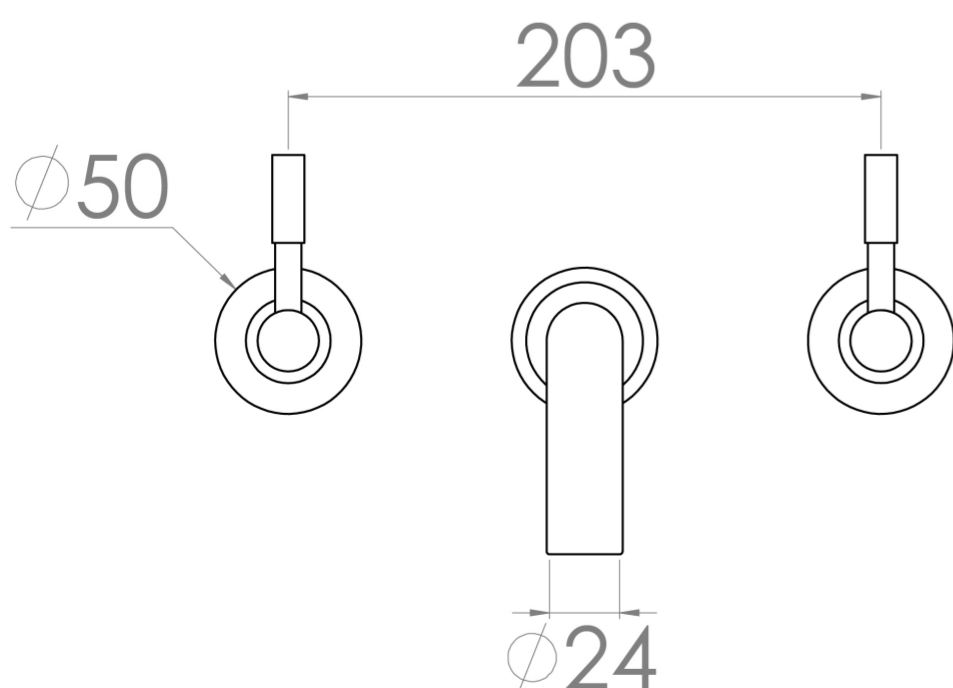

## PRODUCT INFORMATION

<b>Width:</b>	203mm
<b>Finish:</b>	Chrome
<b>Depth:</b>	179mm
<b>Material:</b>	Brass
<b>Product Type:</b>	Wall Mounted Basin Mixer Tap
<b>Approvals:</b>	WRAS Approved
<b>Weight</b>	1.62kg
<b>Waste</b>	Not included, purchase separately
<b>Guarantee</b>	5 years
<b>Spout Projection (mm)</b>	179mm
<b>Other Features</b>	Pair with a 0 tap hole or countertop basin
<b>Material</b>	Brass
<b>Approvals/Standards</b>	WRAS

## DESCRIPTION

PASCALE is a simplistic yet stylish brassware collection with a smooth curved design.

The PASCALE wall mounted 3 plate basin mixer in chrome is a great option and will perfectly match any of our ceramic and furniture ranges. Pair it with any of our no tap hole washbasins or our SIENNA countertop basins.

## TECHNICAL DRAWING

## FLOW RATE

- 0.2 Bar - Flowrate: 9.7 l/min
- 0.5 Bar - Flowrate: 16.7 l/min
- 1 Bar - Flowrate: 22.9 l/min
- 2 Bar - Flowrate: 33 l/min
- 3 Bar - Flowrate: 40.5 l/min