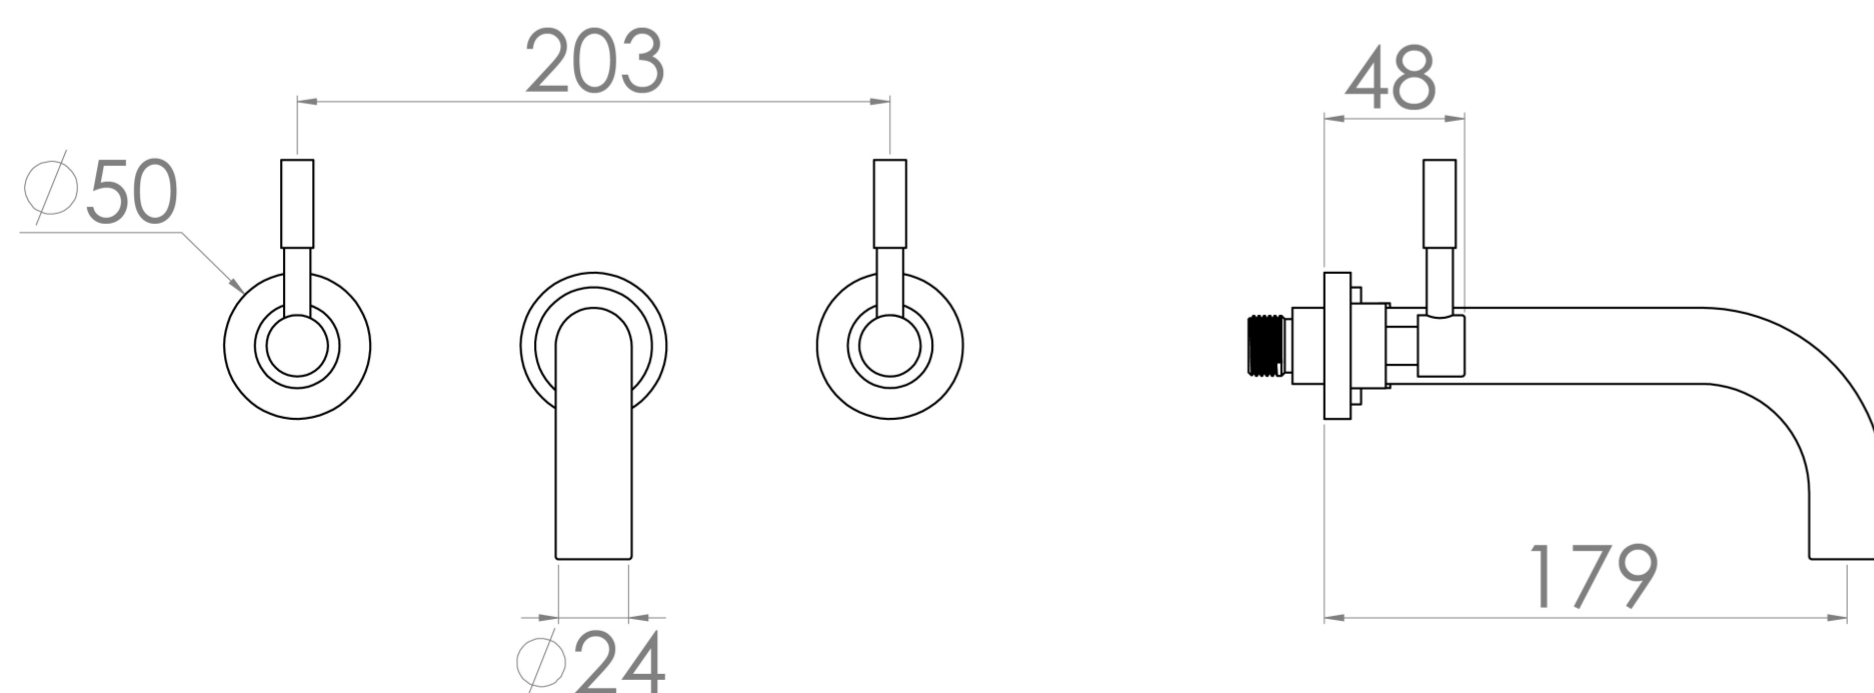

PASCALE WALL MOUNTED 3 PLATE BASIN MIXER

Product Code: PA005

PRODUCT INFORMATION

Width:	203mm
Finish:	Chrome
Depth:	179mm
Material:	Brass
Product Type:	Wall Mounted Basin Mixer Tap
Approvals:	WRAS Approved
Weight	1.62kg
Waste	Not included, purchase separately
Guarantee	5 years
Spout Projection (mm)	179mm
Other Features	Pair with a 0 tap hole or countertop basin
Material	Brass
Approvals/Standards	WRAS

DESCRIPTION

PASCALE is a simplistic yet stylish brassware collection with a smooth curved design.

The PASCALE wall mounted 3 plate basin mixer in chrome is a great option and will perfectly match any of our ceramic and furniture ranges. Pair it with any of our no tap hole washbasins or our SIENNA countertop basins.

Waste to be purchased separately.

TECHNICAL DRAWING

FLOW RATE

- 0.2 Bar - Flowrate: 9.7 l/min
- 0.5 Bar - Flowrate: 16.7 l/min
- 1 Bar - Flowrate: 22.9 l/min
- 2 Bar - Flowrate: 33 l/min
- 3 Bar - Flowrate: 40.5 l/min