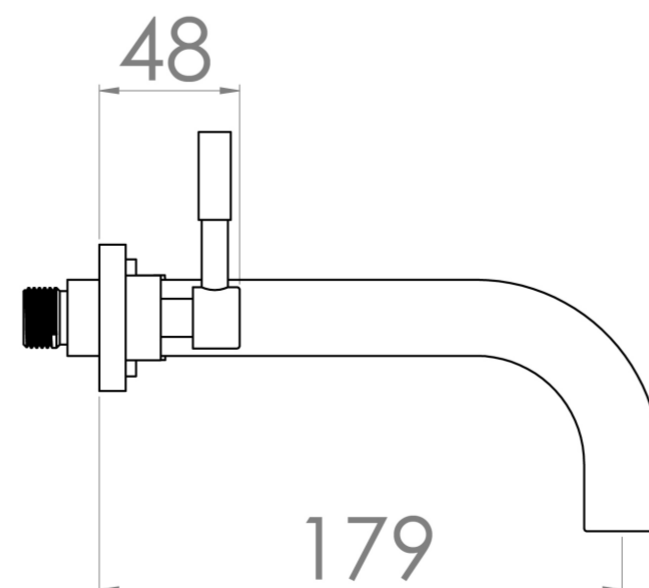

PASCALE WALL MOUNTED 3 PLATE BASIN MIXER

Product Code: PA005

PRODUCT INFORMATION

Width:	203mm
Finish:	Chrome
Depth:	179mm
Material:	Brass
Product Type:	Wall Mounted Basin Mixer Tap
Approvals:	WRAS Approved
Weight	1.62kg
Waste	Not included, purchase separately
Guarantee	5 years
Spout Projection (mm)	179mm
Other Features	Pair with a 0 tap hole or countertop basin
Material	Brass
Approvals/Standards	WRAS

DESCRIPTION

PASCALE is a simplistic yet stylish brassware collection with a smooth curved design.

The PASCALE wall mounted 3 plate basin mixer in chrome is a great option and will perfectly match any of our ceramic and furniture ranges. Pair it with any of our no tap hole washbasins or our SIENNA countertop basins.

Waste to be purchased separately.

TECHNICAL DRAWING

FLOW RATE

- 0.2 Bar - Flowrate: 9.7 l/min
- 0.5 Bar - Flowrate: 16.7 l/min
- 1 Bar - Flowrate: 22.9 l/min
- 2 Bar - Flowrate: 33 l/min
- 3 Bar - Flowrate: 40.5 l/min