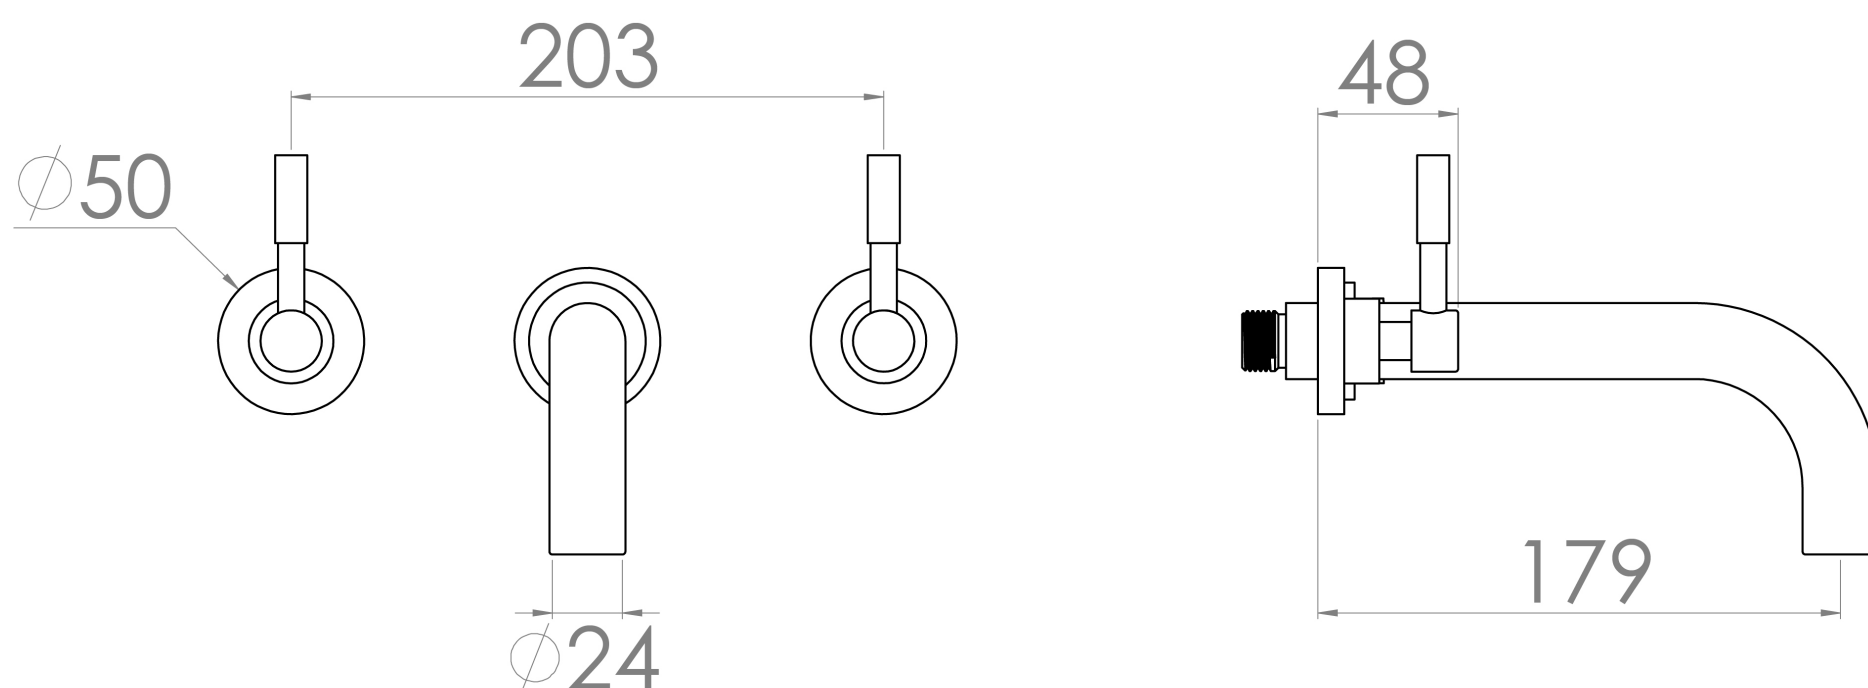

# PASCALE WALL MOUNTED 3 PLATE BASIN MIXER

Product Code: PA005

## PRODUCT INFORMATION

<b>Width:</b>	203mm
<b>Finish:</b>	Chrome
<b>Depth:</b>	179mm
<b>Material:</b>	Brass
<b>Product Type:</b>	Wall Mounted Basin Mixer Tap
<b>Approvals:</b>	WRAS Approved
<b>Weight</b>	1.62kg
<b>Waste</b>	Not included, purchase separately
<b>Guarantee</b>	5 years
<b>Spout Projection (mm)</b>	179mm
<b>Other Features</b>	Pair with a 0 tap hole or countertop basin
<b>Material</b>	Brass
<b>Approvals/Standards</b>	WRAS

## DESCRIPTION

PASCALE is a simplistic yet stylish brassware collection with a smooth curved design.

The PASCALE wall mounted 3 plate basin mixer in chrome is a great option and will perfectly match any of our ceramic and furniture ranges. Pair it with any of our no tap hole washbasins or our SIENNA countertop basins.

## FLOW RATE

- 0.2 Bar - Flowrate: 9.7 l/min
- 0.5 Bar - Flowrate: 16.7 l/min
- 1 Bar - Flowrate: 22.9 l/min
- 2 Bar - Flowrate: 33 l/min
- 3 Bar - Flowrate: 40.5 l/min