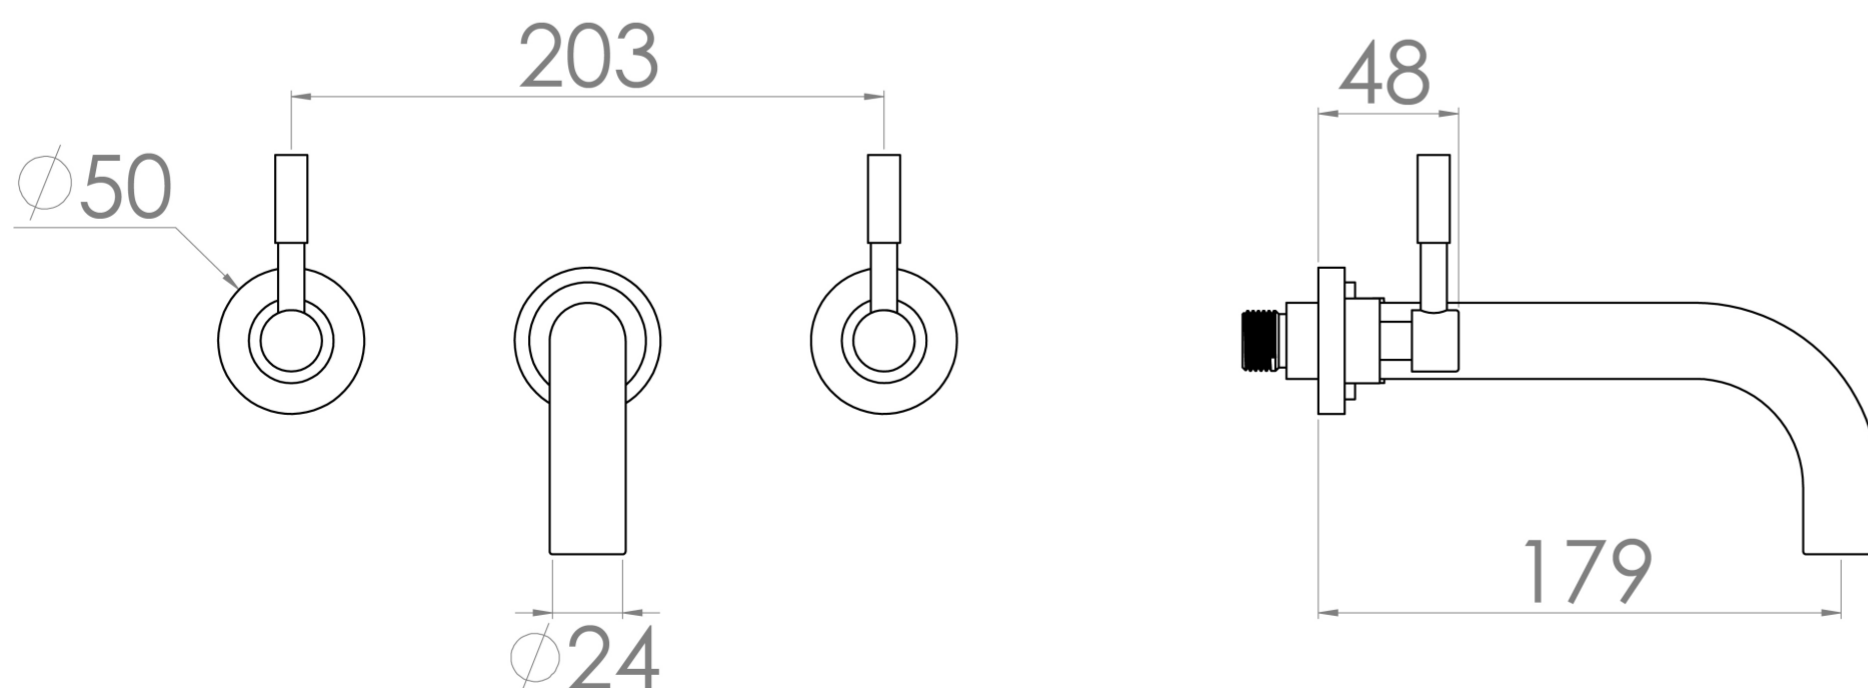

# PASCALE WALL MOUNTED 3 PLATE BASIN MIXER

Product Code: PA005

## PRODUCT INFORMATION

<b>Width:</b>	203mm
<b>Finish:</b>	Chrome
<b>Depth:</b>	179mm
<b>Material:</b>	Brass
<b>Product Type:</b>	Wall Mounted Basin Mixer Tap
<b>Approvals:</b>	WRAS Approved
<b>Weight</b>	1.62kg
<b>Waste</b>	Not included, purchase separately
<b>Guarantee</b>	5 years
<b>Spout Projection (mm)</b>	179mm
<b>Other Features</b>	Pair with a 0 tap hole or countertop basin
<b>Material</b>	Brass
<b>Approvals/Standards</b>	WRAS

## DESCRIPTION

PASCALE is a simplistic yet stylish brassware collection with a smooth curved design.

The PASCALE wall mounted 3 plate basin mixer in chrome is a great option and will perfectly match any of our ceramic and furniture ranges. Pair it with any of our no tap hole washbasins or our SIENNA countertop basins.

## FLOW RATE

- 0.2 Bar - Flowrate: 9.7 l/min
- 0.5 Bar - Flowrate: 16.7 l/min
- 1 Bar - Flowrate: 22.9 l/min
- 2 Bar - Flowrate: 33 l/min
- 3 Bar - Flowrate: 40.5 l/min