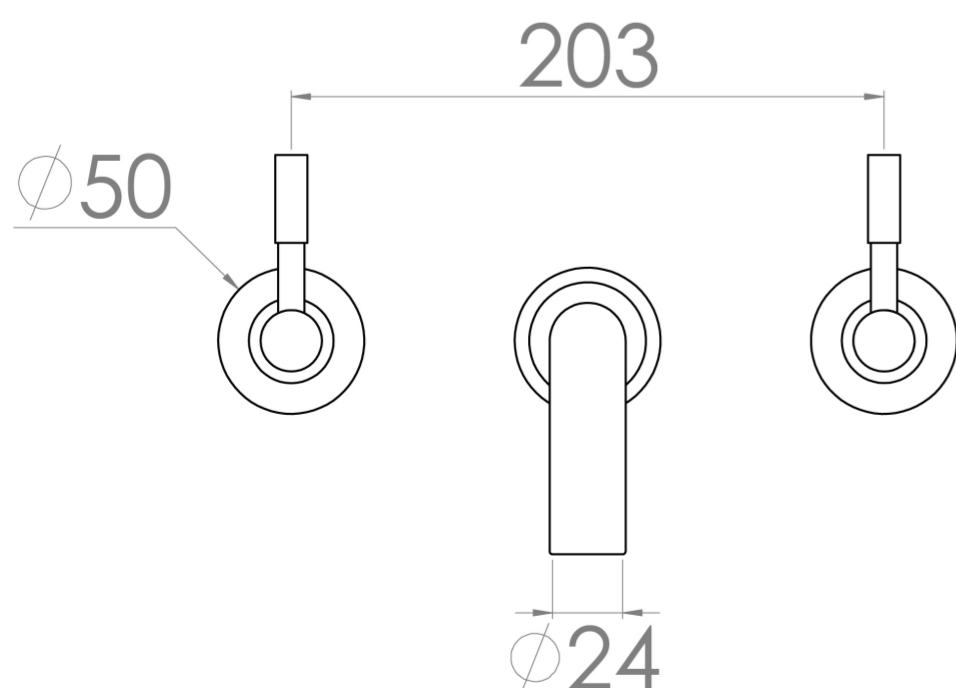

PASCALE WALL MOUNTED 3 PLATE BASIN MIXER

Product Code: PA005

PRODUCT INFORMATION

Width:	203mm
Finish:	Chrome
Depth:	179mm
Material:	Brass
Product Type:	Wall Mounted Basin Mixer Tap
Approvals:	WRAS Approved
Weight	1.62kg
Waste	Not included, purchase separately
Guarantee	5 years
Spout Projection (mm)	179mm
Other Features	Pair with a 0 tap hole or countertop basin
Material	Brass
Approvals/Standards	WRAS

DESCRIPTION

PASCALE is a simplistic yet stylish brassware collection with a smooth curved design.

The PASCALE wall mounted 3 plate basin mixer in chrome is a great option and will perfectly match any of our ceramic and furniture ranges. Pair it with any of our no tap hole washbasins or our SIENNA countertop basins.

Waste to be purchased separately.

TECHNICAL DRAWING

FLOW RATE

- 0.2 Bar - Flowrate: 9.7 l/min
- 0.5 Bar - Flowrate: 16.7 l/min
- 1 Bar - Flowrate: 22.9 l/min
- 2 Bar - Flowrate: 33 l/min
- 3 Bar - Flowrate: 40.5 l/min