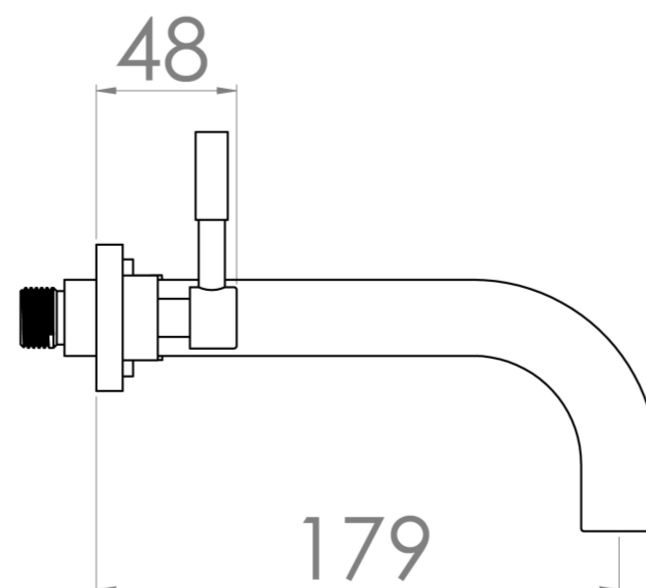

# PASCALE WALL MOUNTED 3 PLATE BASIN MIXER

Product Code: PA005

## PRODUCT INFORMATION

<b>Width:</b>	203mm
<b>Finish:</b>	Chrome
<b>Depth:</b>	179mm
<b>Material:</b>	Brass
<b>Product Type:</b>	Wall Mounted Basin Mixer Tap
<b>Approvals:</b>	WRAS Approved
<b>Weight</b>	1.62kg
<b>Waste</b>	Not included, purchase separately
<b>Guarantee</b>	5 years
<b>Spout Projection (mm)</b>	179mm
<b>Other Features</b>	Pair with a 0 tap hole or countertop basin
<b>Material</b>	Brass
<b>Approvals/Standards</b>	WRAS

## DESCRIPTION

PASCALE is a simplistic yet stylish brassware collection with a smooth curved design.

The PASCALE wall mounted 3 plate basin mixer in chrome is a great option and will perfectly match any of our ceramic and furniture ranges. Pair it with any of our no tap hole washbasins or our SIENNA countertop basins.

## FLOW RATE

- 0.2 Bar - Flowrate: 9.7 l/min
- 0.5 Bar - Flowrate: 16.7 l/min
- 1 Bar - Flowrate: 22.9 l/min
- 2 Bar - Flowrate: 33 l/min
- 3 Bar - Flowrate: 40.5 l/min