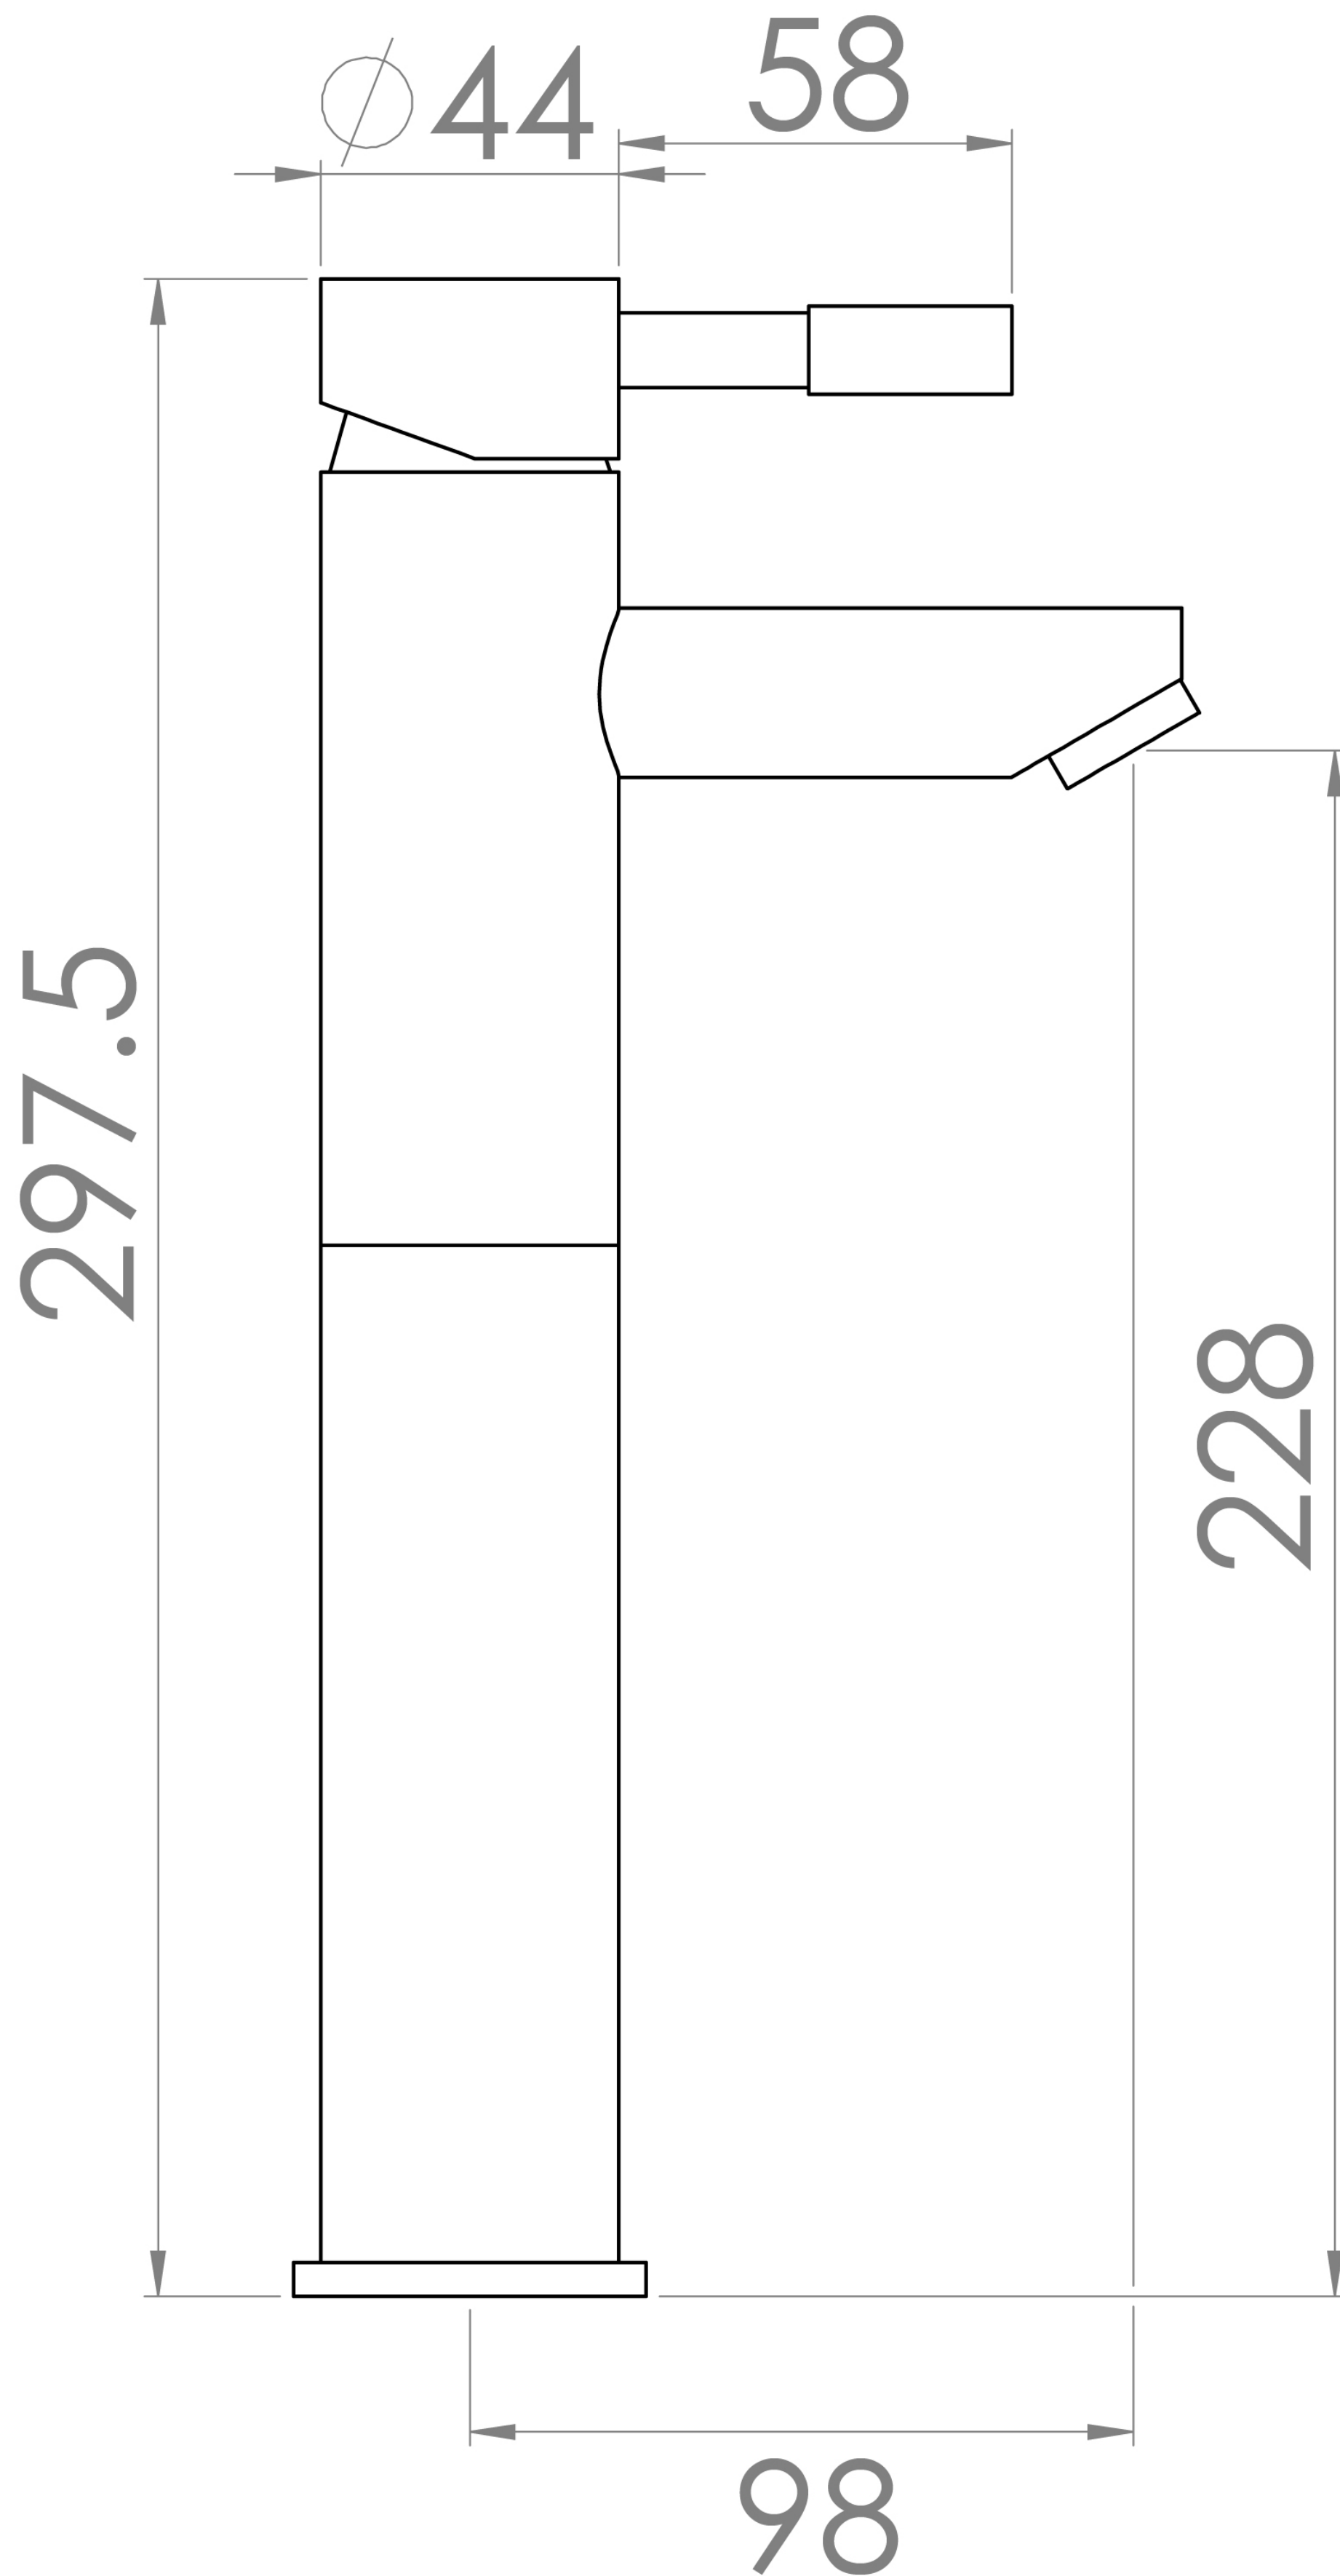

PASCALE TALL BASIN MIXER

Product Code: PA004

PRODUCT INFORMATION

Width:	48mm
Finish:	Chrome
Height:	297.5mm
Depth:	98mm
Material:	Brass
Product Type:	Tall Basin Mixer Tap, Deck Mounted Basin Mixer Tap
Weight	1.61kg
Waste	Not included, purchase separately
Guarantee	5 years
Spout Projection (mm)	98mm
Other Features	Pair with a countertop basin
Material	Brass

DESCRIPTION

PASCALE is a simplistic yet stylish brassware collection with a smooth curved design.

The PASCALE tall basin mixer in chrome is a great option and will perfectly match any of our ceramic and furniture ranges. It is best suited with a countertop basin and countertop because of its height.

Waste to be purchased separately.

- 0.2 Bar - Flowrate: 2.1 l/min
- 0.5 Bar - Flowrate: 4.4 l/min
- 1 Bar - Flowrate: 7.4 l/min
- 2 Bar - Flowrate: 9.6 l/min
- 3 Bar - Flowrate: 12.8 l/min
- 4 Bar - Flowrate: 15.2 l/min
- 5 Bar - Flowrate: 17.2 l/min