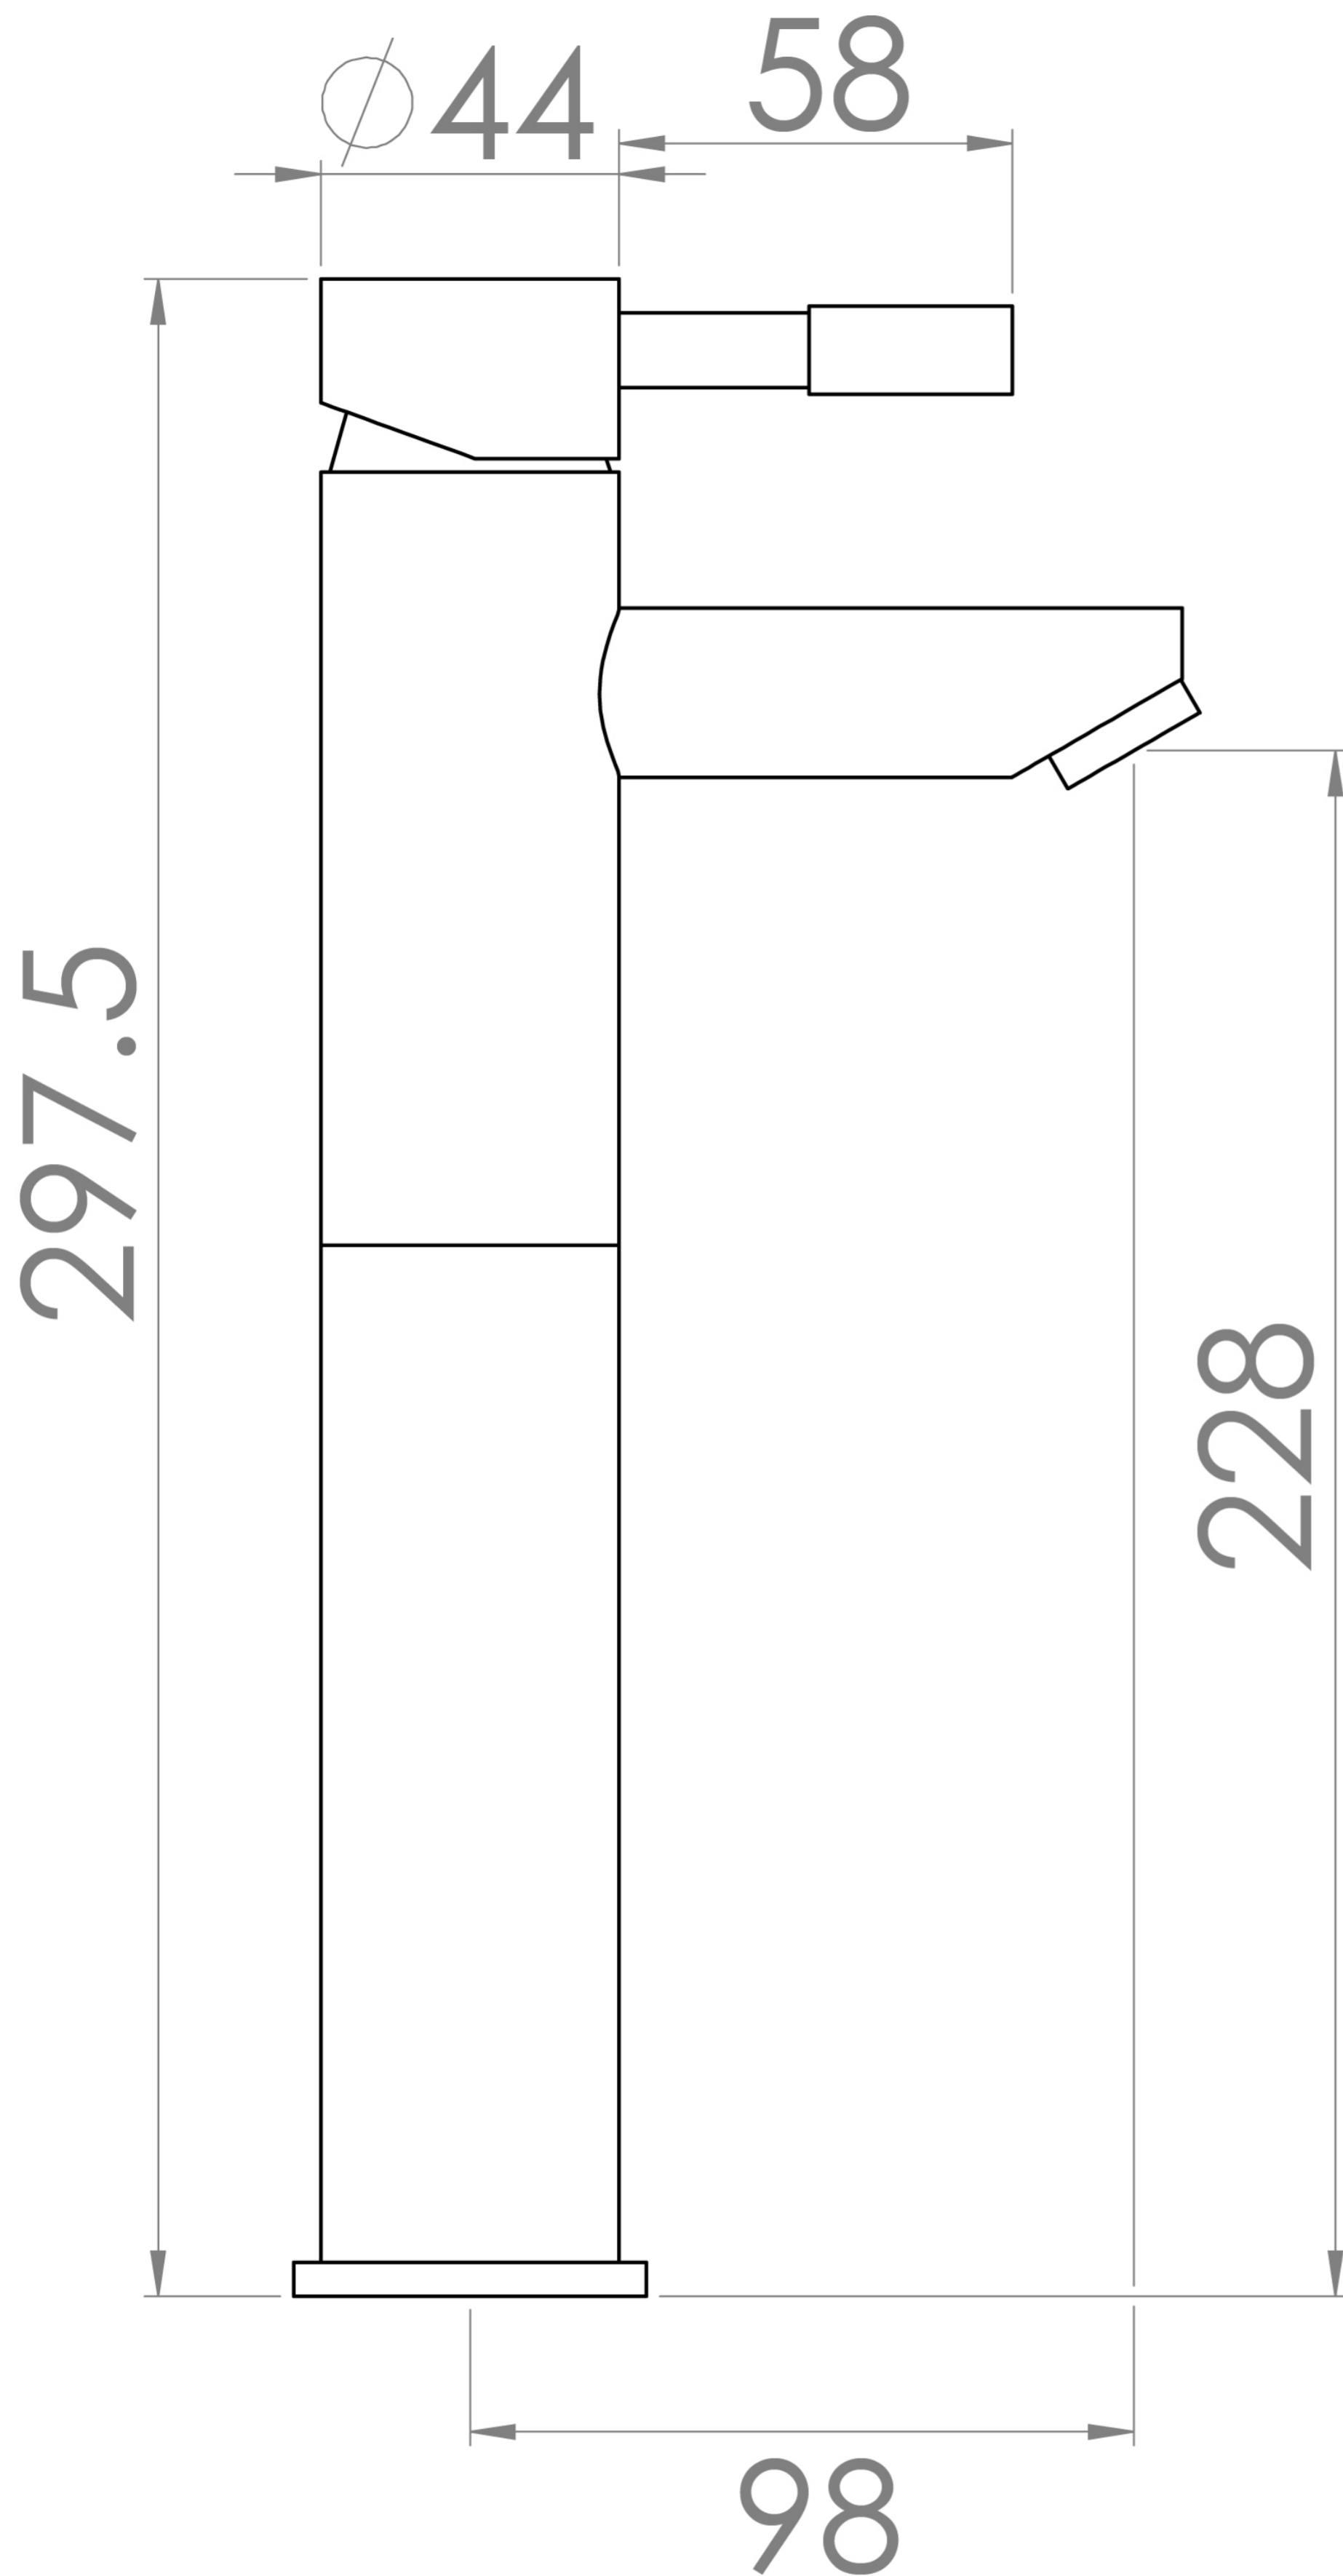

PASCALE TALL BASIN MIXER

Product Code: PA004

PRODUCT INFORMATION

Width:	48mm
Finish:	Chrome
Height:	297.5mm
Depth:	98mm
Material:	Brass
Product Type:	Tall Basin Mixer Tap, Deck Mounted Basin Mixer Tap
Weight	1.61kg
Waste	Not included, purchase separately
Guarantee	5 years
Spout Projection (mm)	98mm
Other Features	Pair with a countertop basin
Material	Brass

DESCRIPTION

PASCALE is a simplistic yet stylish brassware collection with a smooth curved design.

The PASCALE tall basin mixer in chrome is a great option and will perfectly match any of our ceramic and furniture ranges. It is best suited with a countertop basin and countertop because of its height.

Waste to be purchased separately.

- 0.2 Bar - Flowrate: 2.1 l/min
- 0.5 Bar - Flowrate: 4.4 l/min
- 1 Bar - Flowrate: 7.4 l/min
- 2 Bar - Flowrate: 9.6 l/min
- 3 Bar - Flowrate: 12.8 l/min
- 4 Bar - Flowrate: 15.2 l/min
- 5 Bar - Flowrate: 17.2 l/min