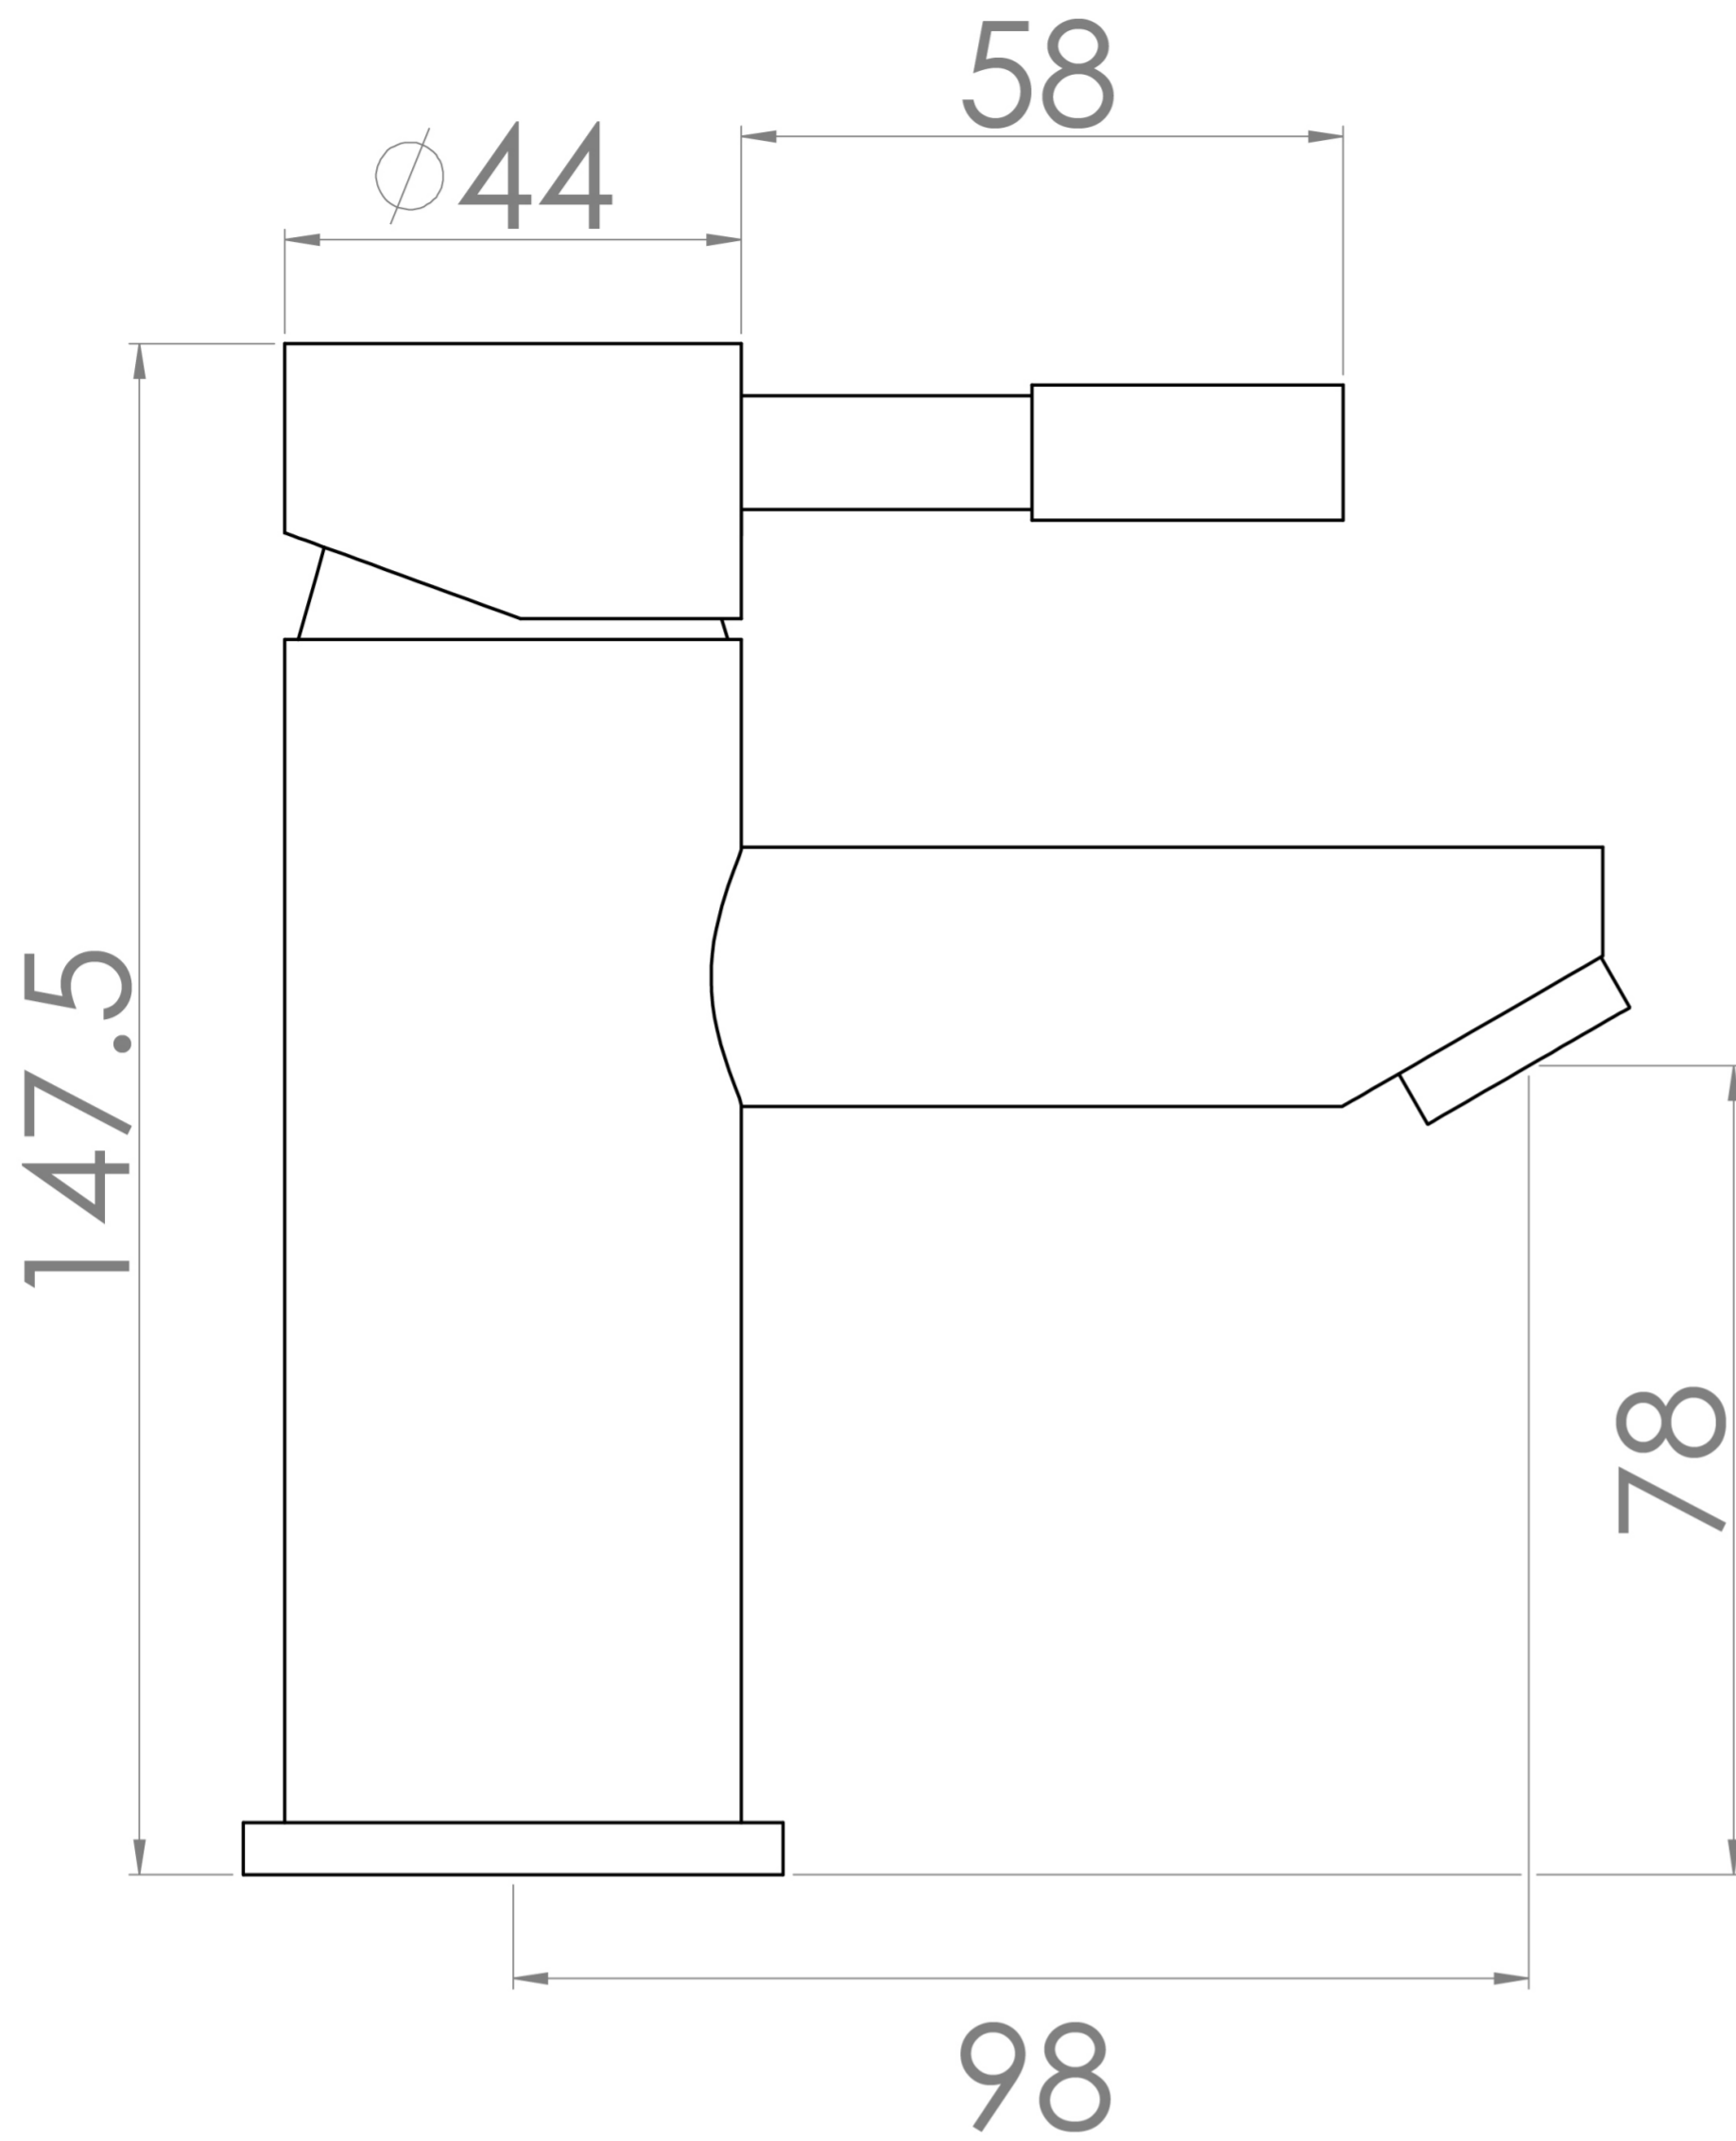

- 0.2 Bar - Flowrate: 2.3 l/min
- 0.5 Bar - Flowrate: 4.4 l/min
- 1 Bar - Flowrate: 6.6 l/min
- 2 Bar - Flowrate: 10.2 l/min
- 3 Bar - Flowrate: 12.3 l/min
- 4 Bar - Flowrate: 16 l/min
- 5 Bar - Flowrate: 18.5 l/min

Saneux reserves the right to alter the specifications and product range without prior notice. Dimensions are given as a guide only. Dimensions should not be used for surrounding furniture, fixtures and fittings until the product is on site.