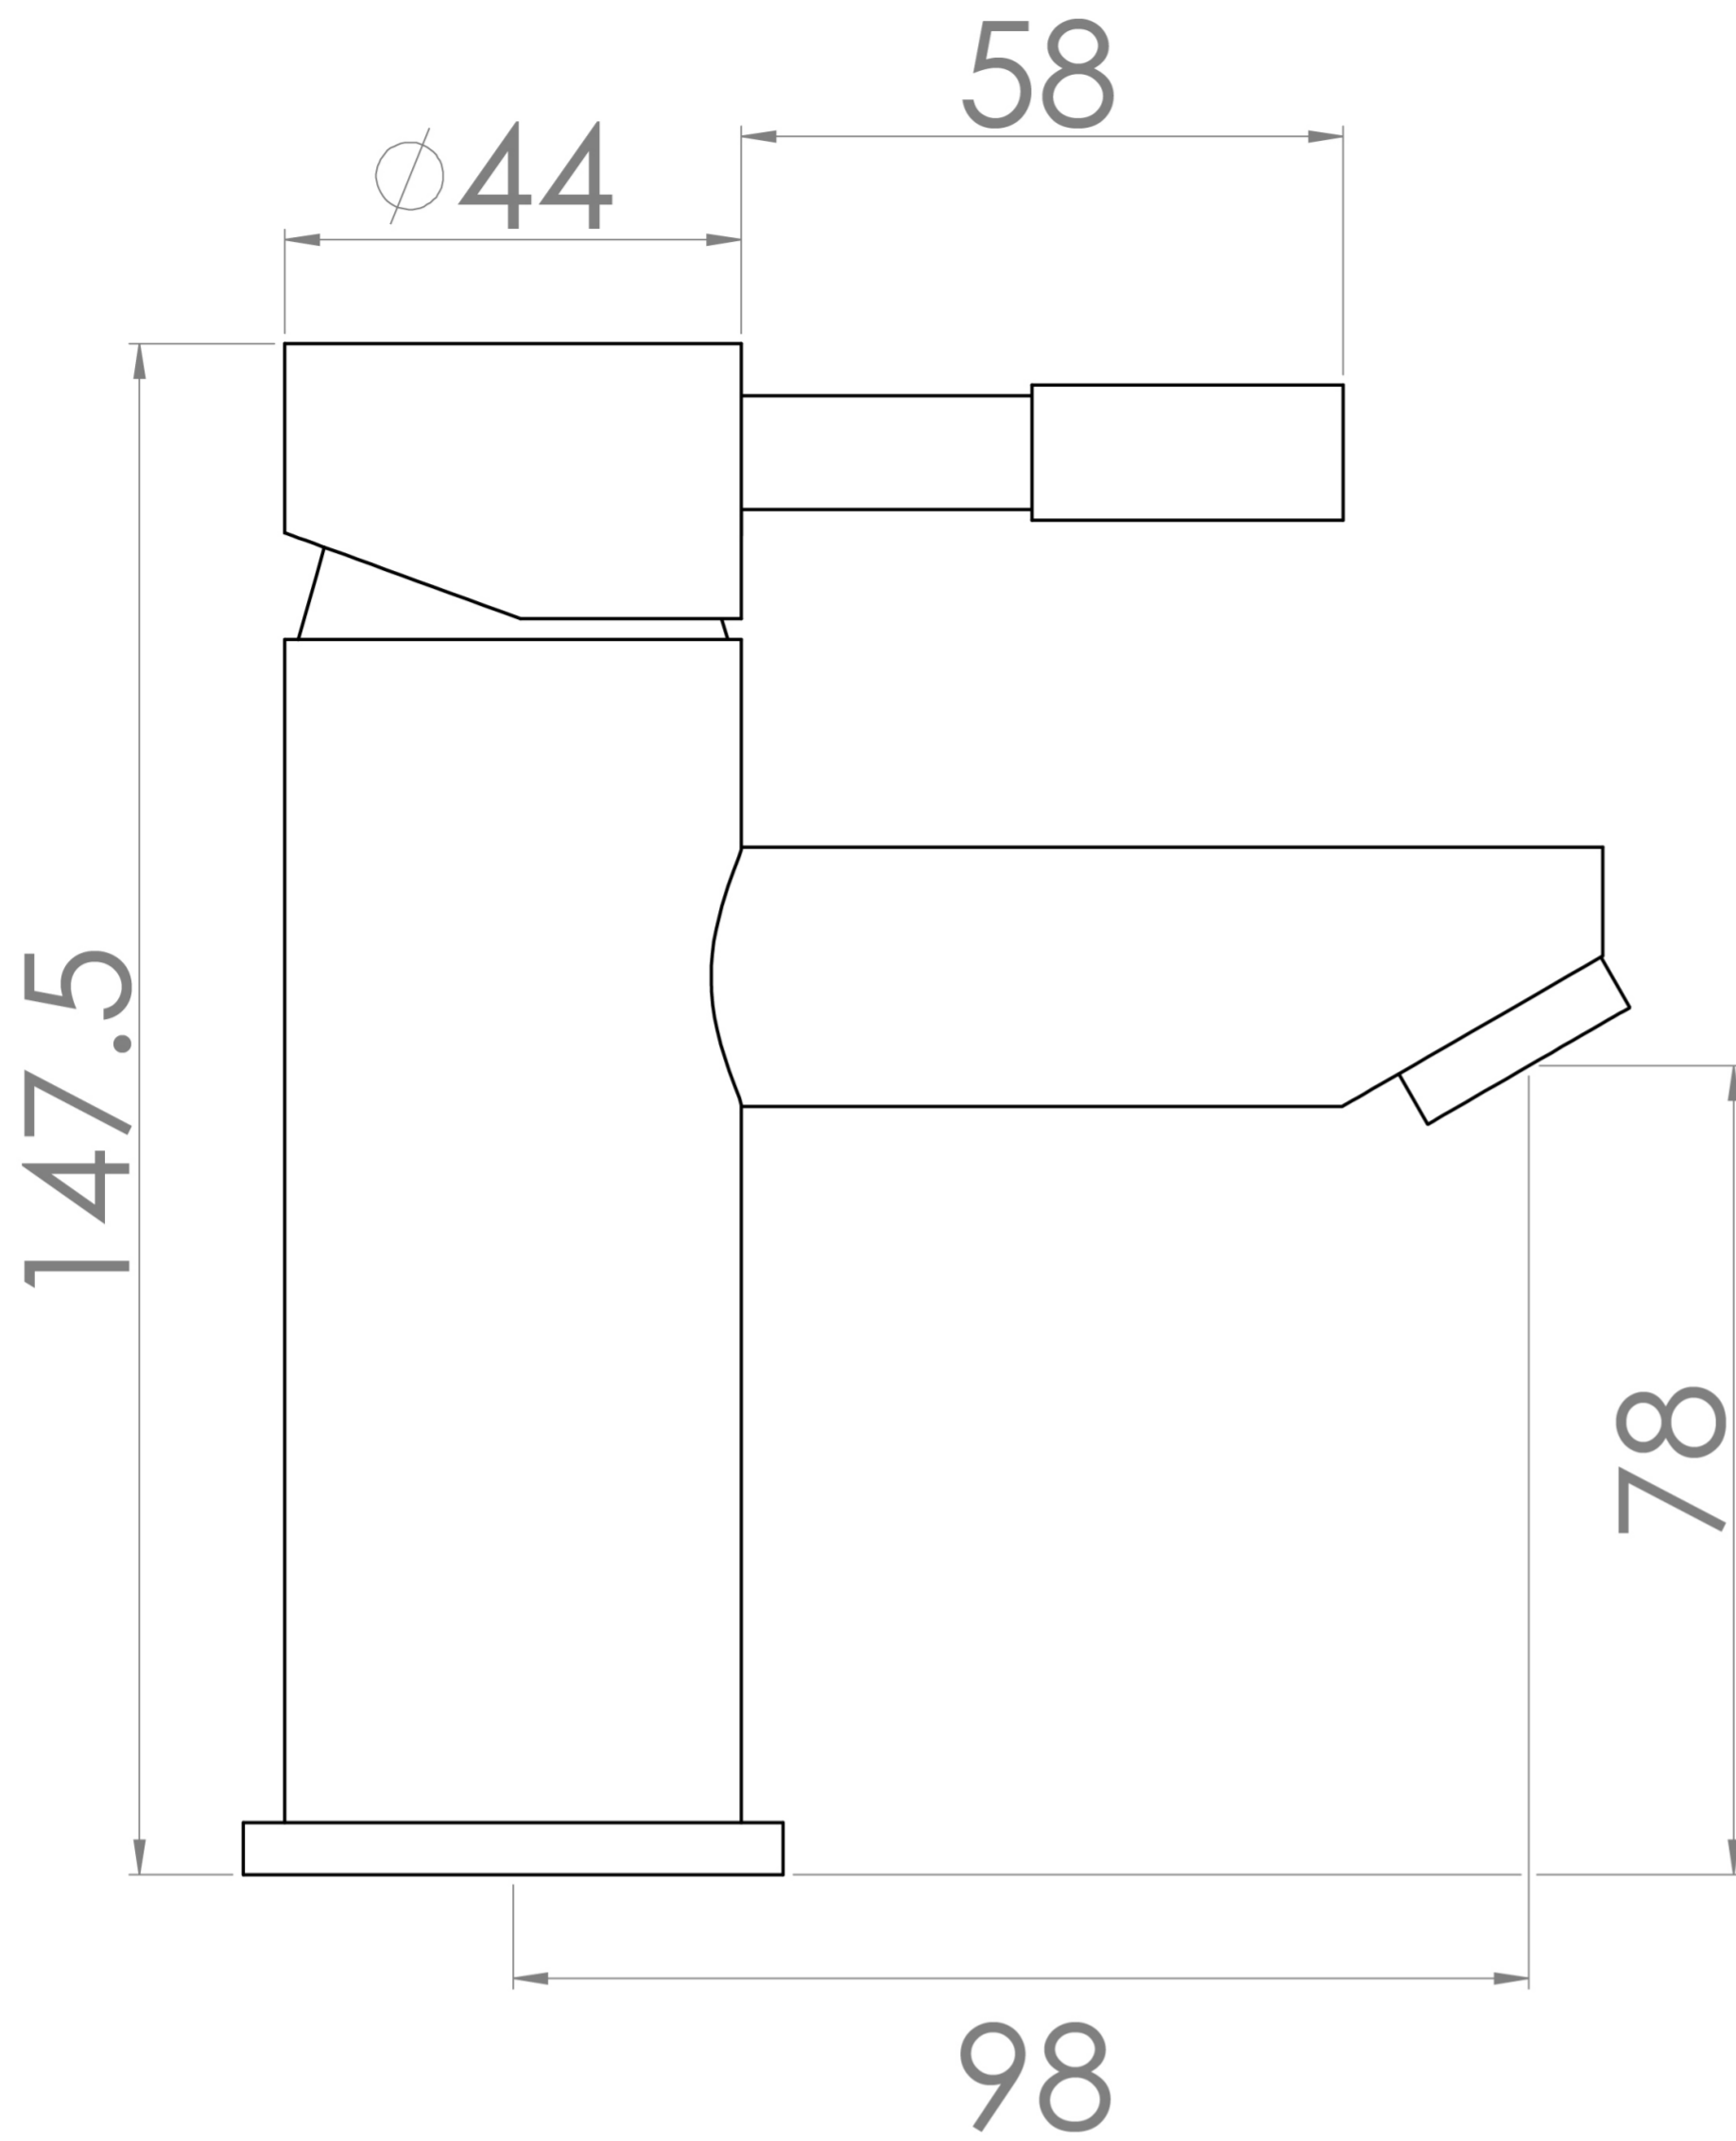

PASCALE BASIN MIXER & CLICKER WASTE

Product Code: PA001

PRODUCT INFORMATION

Width:	48mm
Finish:	Chrome
Height:	147.5mm
Depth:	98mm
Material:	Brass
Product Type:	Deck Mounted Basin Mixer Tap, Single Lever Basin Mixer
Approvals:	WRAS Approved
Weight	1.43kg
Waste	Clicker waste included
Guarantee	5 years
Spout Projection (mm)	98mm
Material	Brass
Approvals/Standards	WRAS

DESCRIPTION

PASCALE is a simplistic yet stylish brassware collection with a smooth curved design.

The PASCALE basin mixer in chrome is a great option and will perfectly match any of our ceramic and furniture ranges.

Clicker waste included.

- 0.2 Bar - Flowrate: 2.3 l/min
- 0.5 Bar - Flowrate: 4.4 l/min
- 1 Bar - Flowrate: 6.6 l/min
- 2 Bar - Flowrate: 10.2 l/min
- 3 Bar - Flowrate: 12.3 l/min
- 4 Bar - Flowrate: 16 l/min
- 5 Bar - Flowrate: 18.5 l/min