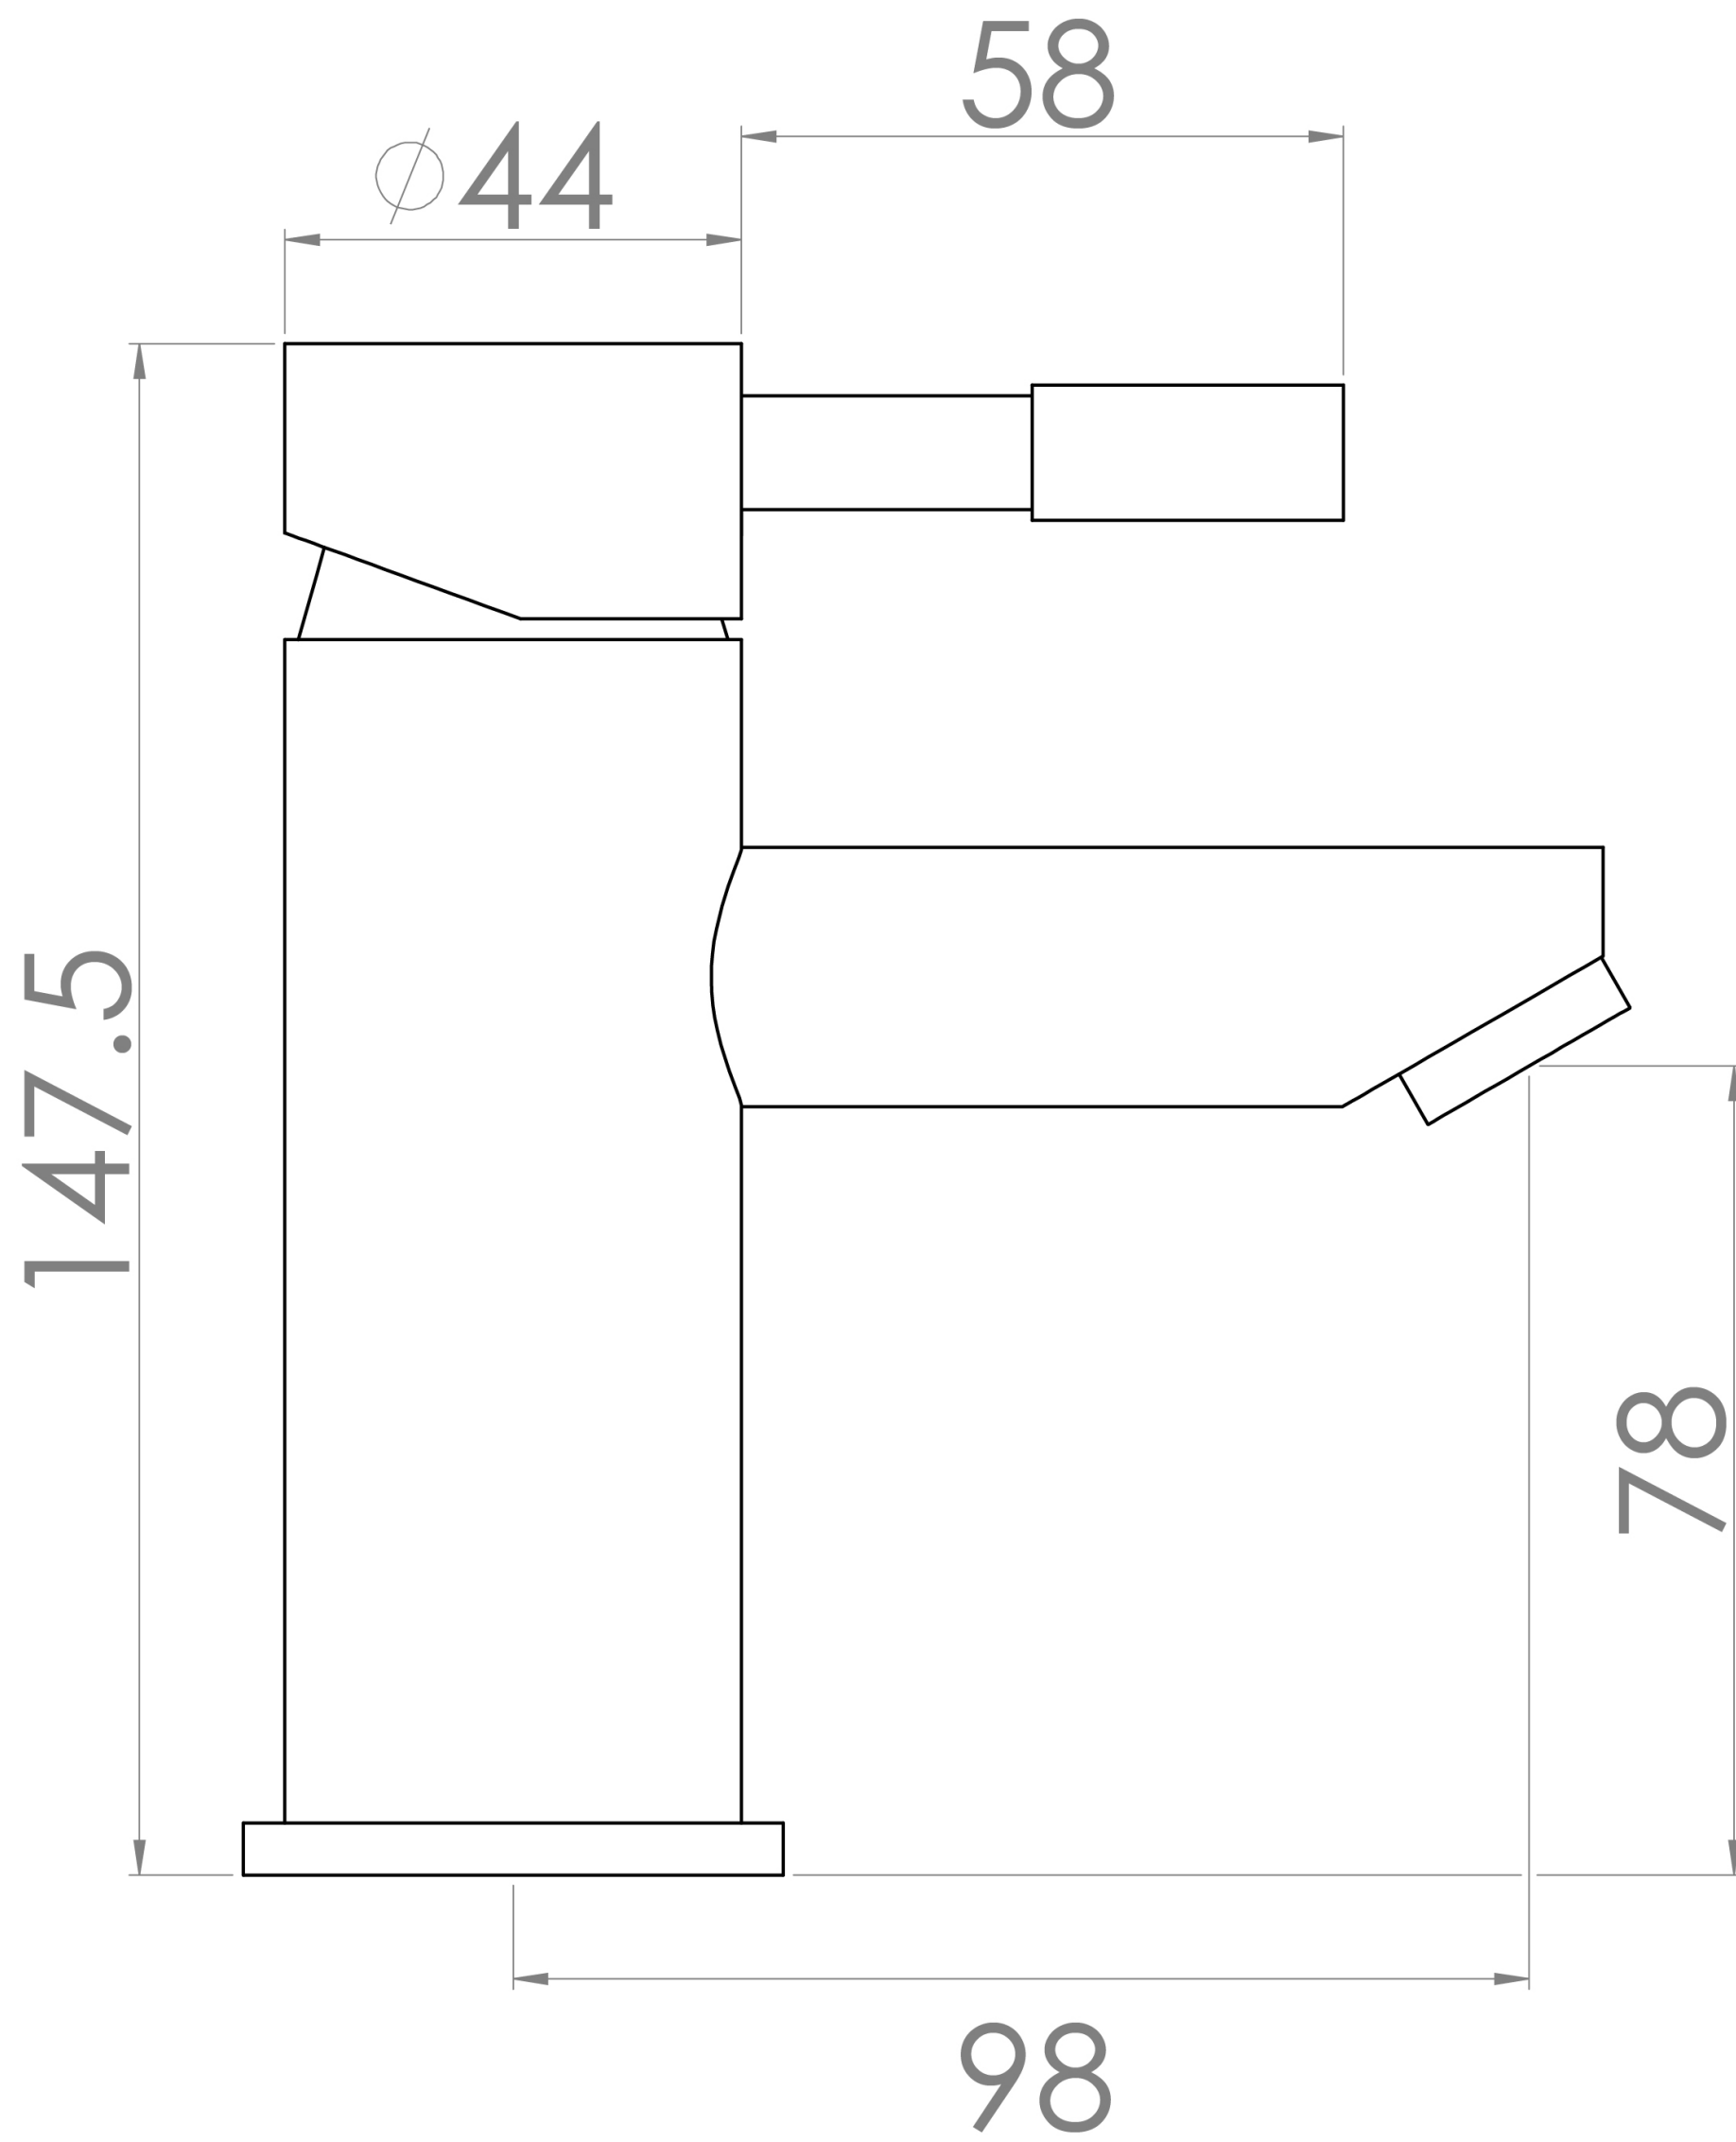

### PRODUCT INFORMATION

<b>Width:</b>	48mm
<b>Finish:</b>	Chrome
<b>Height:</b>	147.5mm
<b>Depth:</b>	98mm
<b>Material:</b>	Brass
<b>Product Type:</b>	Deck Mounted Basin Mixer Tap
<b>Approvals:</b>	WRAS Approved
<b>Weight</b>	1.43kg
<b>Waste</b>	Clicker waste included
<b>Guarantee</b>	5 years
<b>Spout Projection (mm)</b>	98mm
<b>Material</b>	Brass
<b>Approvals/Standards</b>	WRAS

Clicker waste included.

---

- 0.2 Bar - Flowrate: 2.3 l/min
- 0.5 Bar - Flowrate: 4.4 l/min
- 1 Bar - Flowrate: 6.6 l/min
- 2 Bar - Flowrate: 10.2 l/min
- 3 Bar - Flowrate: 12.3 l/min
- 4 Bar - Flowrate: 16 l/min
- 5 Bar - Flowrate: 18.5 l/min