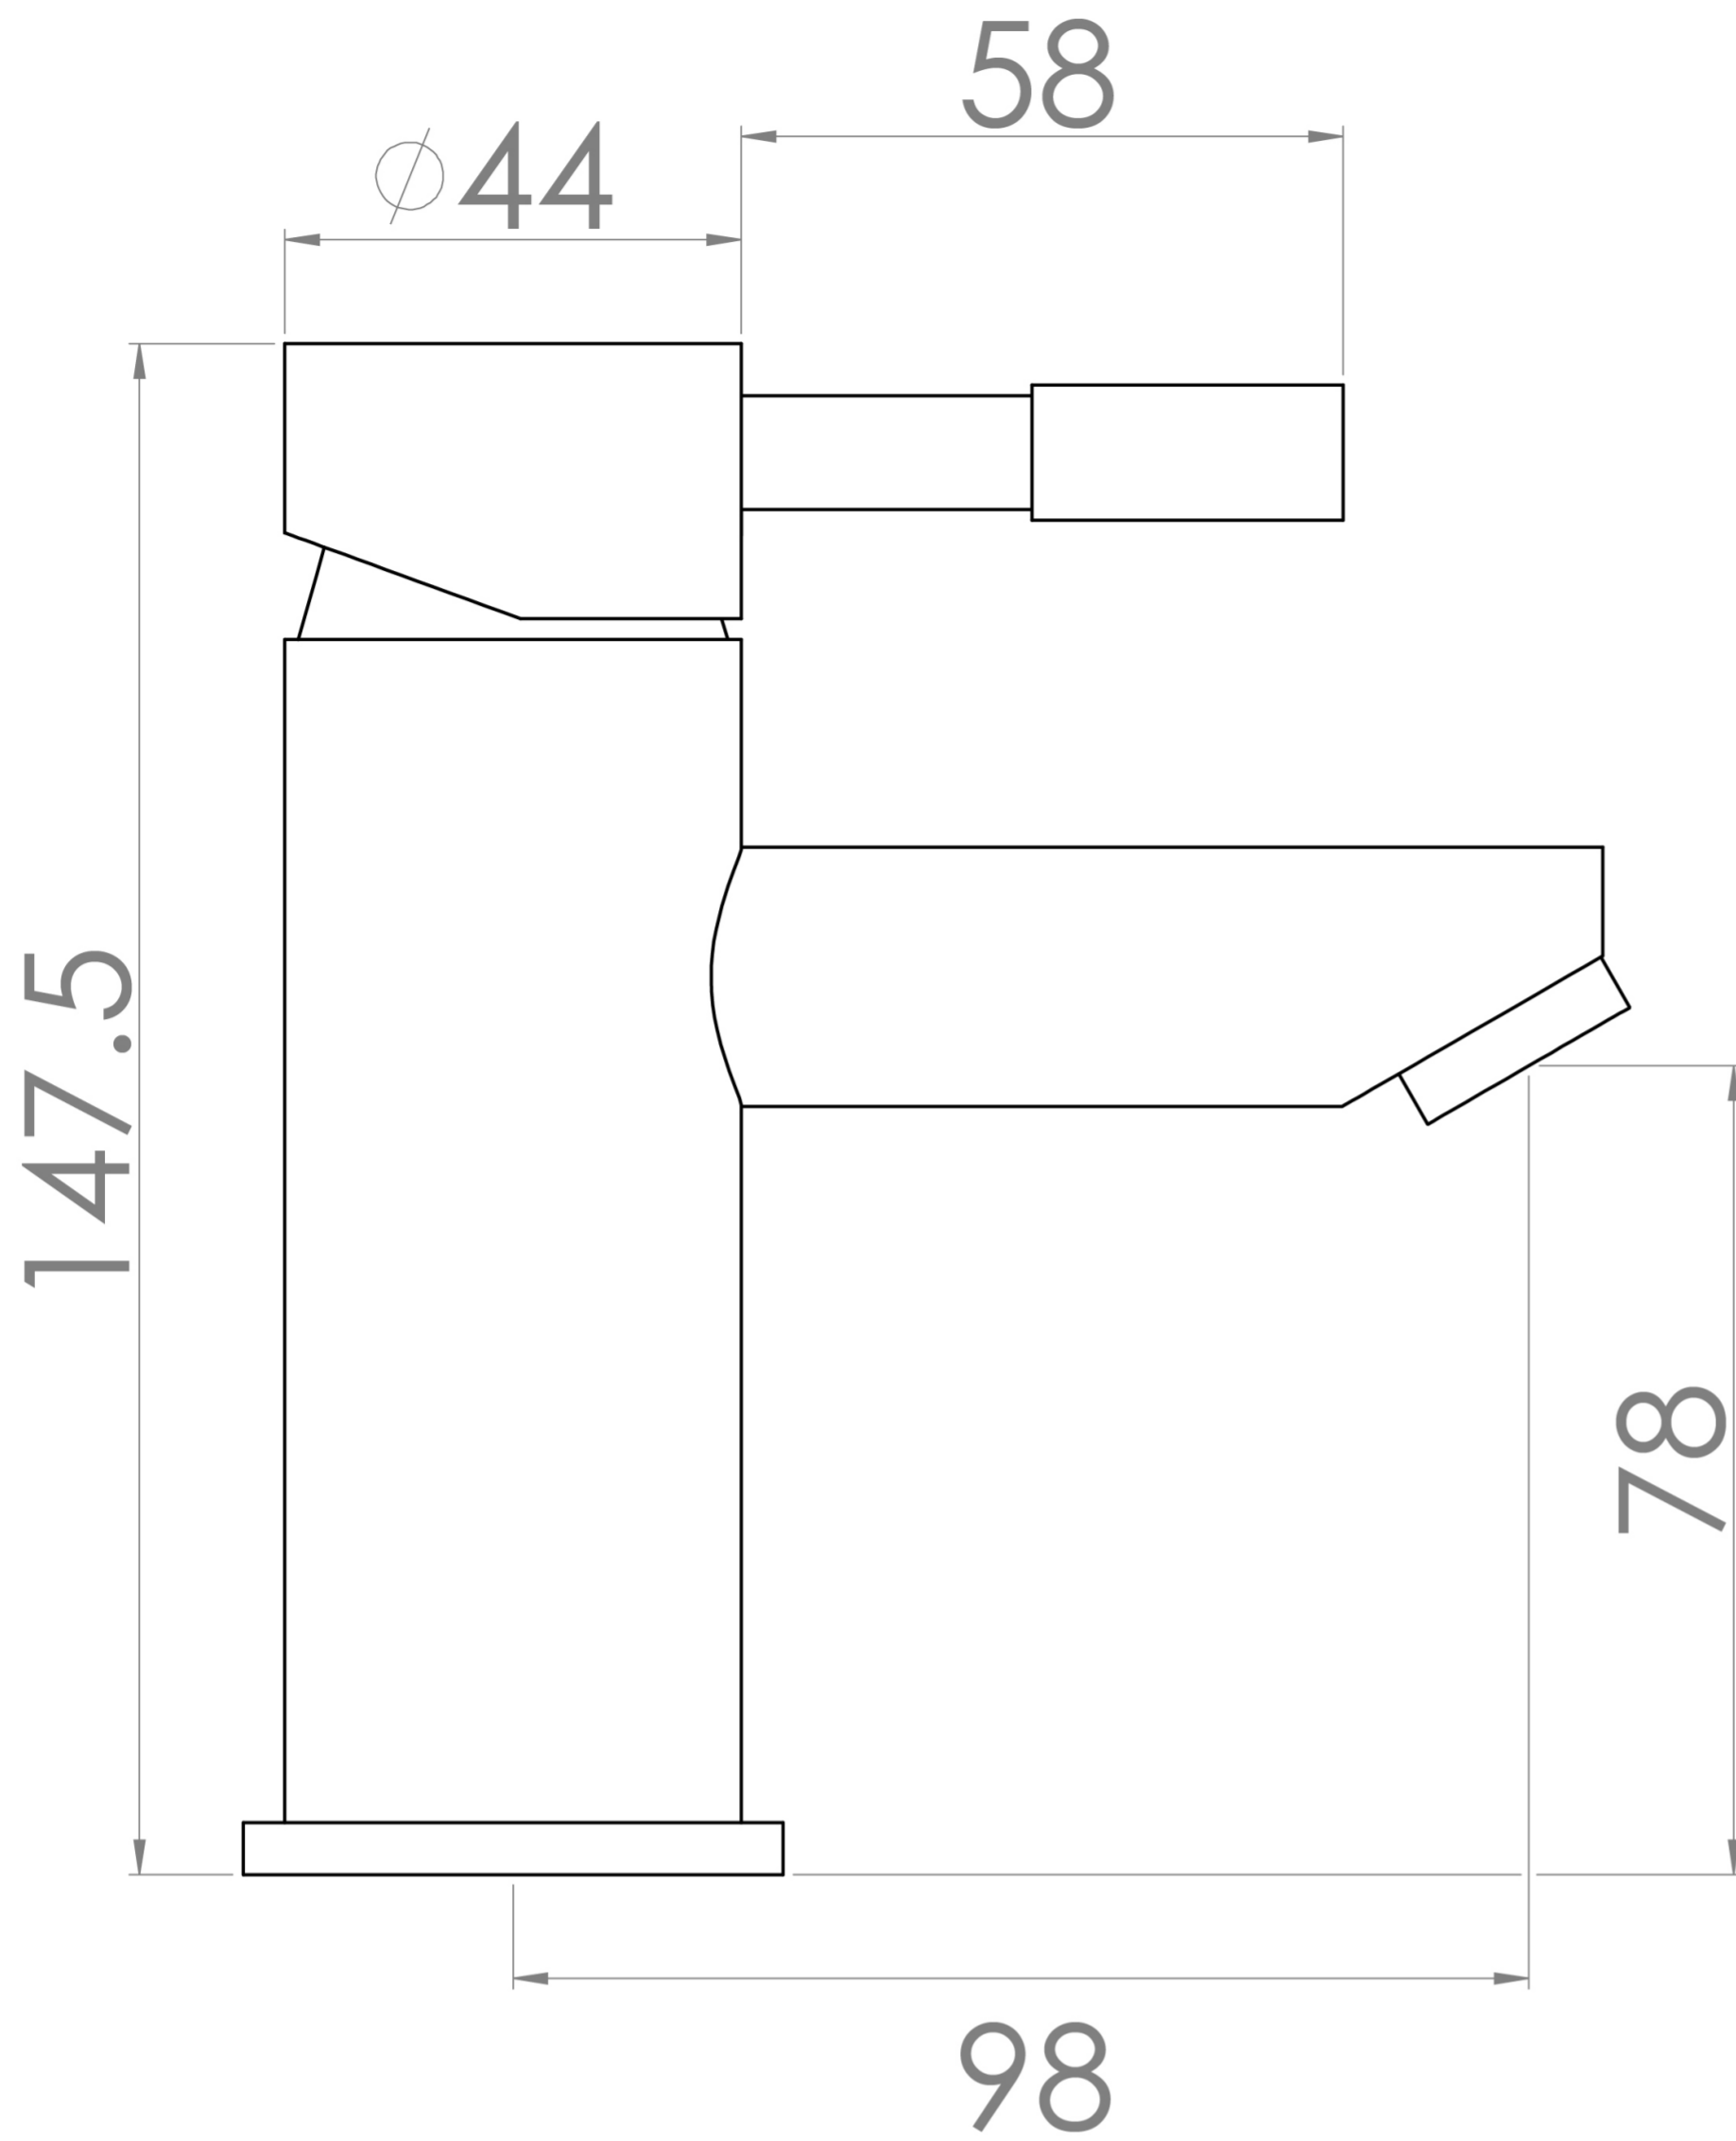

PASCALE BASIN MIXER & CLICKER WASTE

Product Code: PA001

PRODUCT INFORMATION

Width:	48mm
Finish:	Chrome
Height:	147.5mm
Depth:	98mm
Material:	Brass
Product Type:	Deck Mounted Basin Mixer Tap
Approvals:	WRAS Approved
Weight	1.43kg
Waste	Clicker waste included
Guarantee	5 years
Spout Projection (mm)	98mm
Material	Brass
Approvals/Standards	WRAS

DESCRIPTION

PASCALE is a simplistic yet stylish brassware collection with a smooth curved design.

The PASCALE basin mixer in chrome is a great option and will perfectly match any of our ceramic and furniture ranges.

Clicker waste included.

- 0.2 Bar - Flowrate: 2.3 l/min
- 0.5 Bar - Flowrate: 4.4 l/min
- 1 Bar - Flowrate: 6.6 l/min
- 2 Bar - Flowrate: 10.2 l/min
- 3 Bar - Flowrate: 12.3 l/min
- 4 Bar - Flowrate: 16 l/min
- 5 Bar - Flowrate: 18.5 l/min