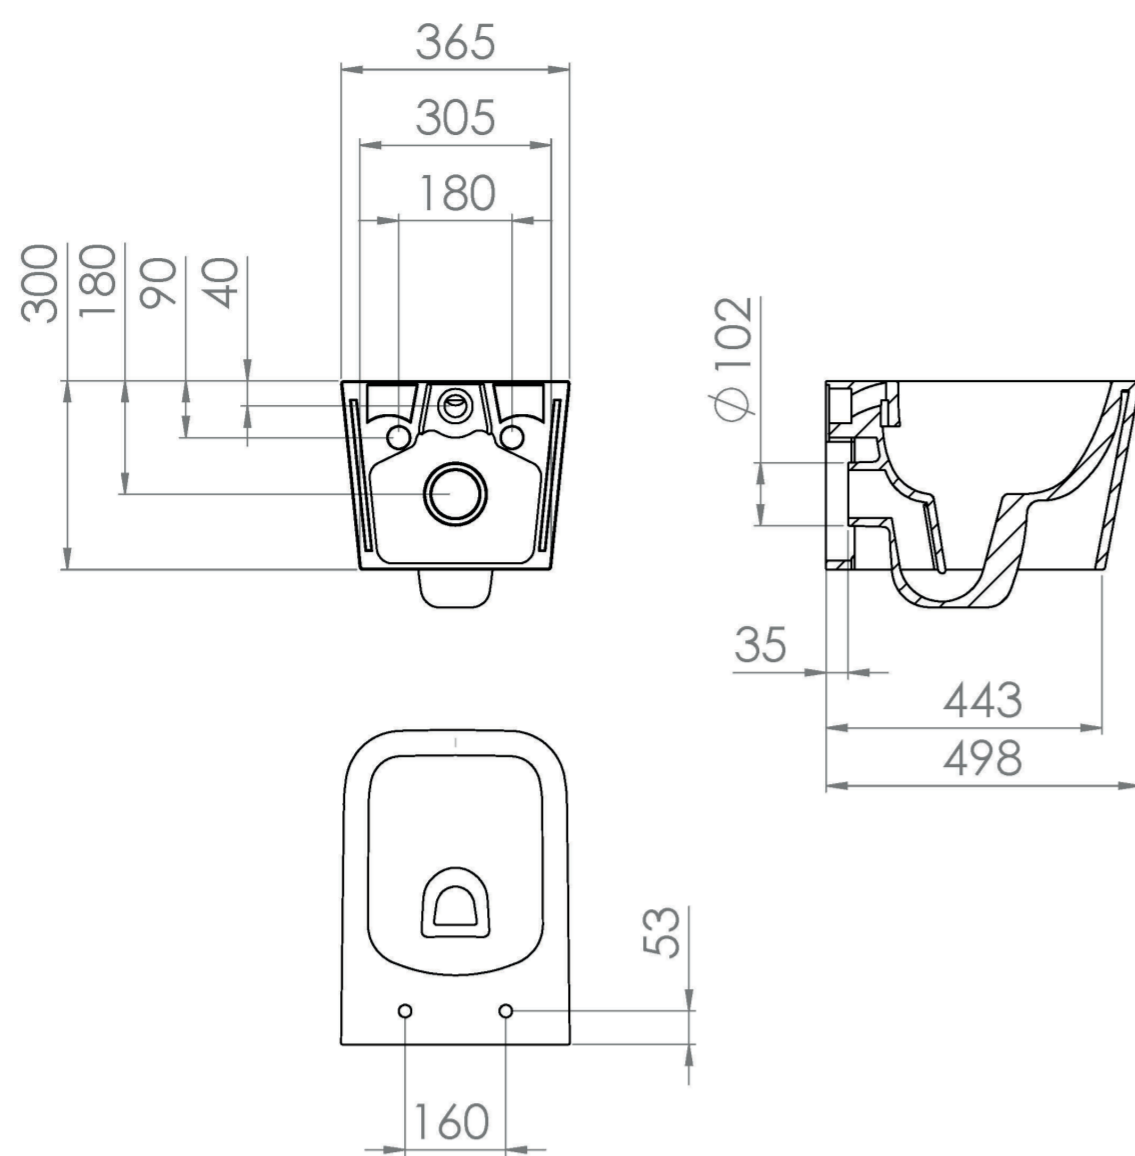

TECHNICAL DRAWING

Saneux reserves the right to alter the specifications and product range without prior notice. Dimensions are given as a guide only. Dimensions should not be used for surrounding furniture, fixtures and fittings until the product is on site.

<https://saneux.com/products/matteo-wall-hung-wc-pan-rimless>