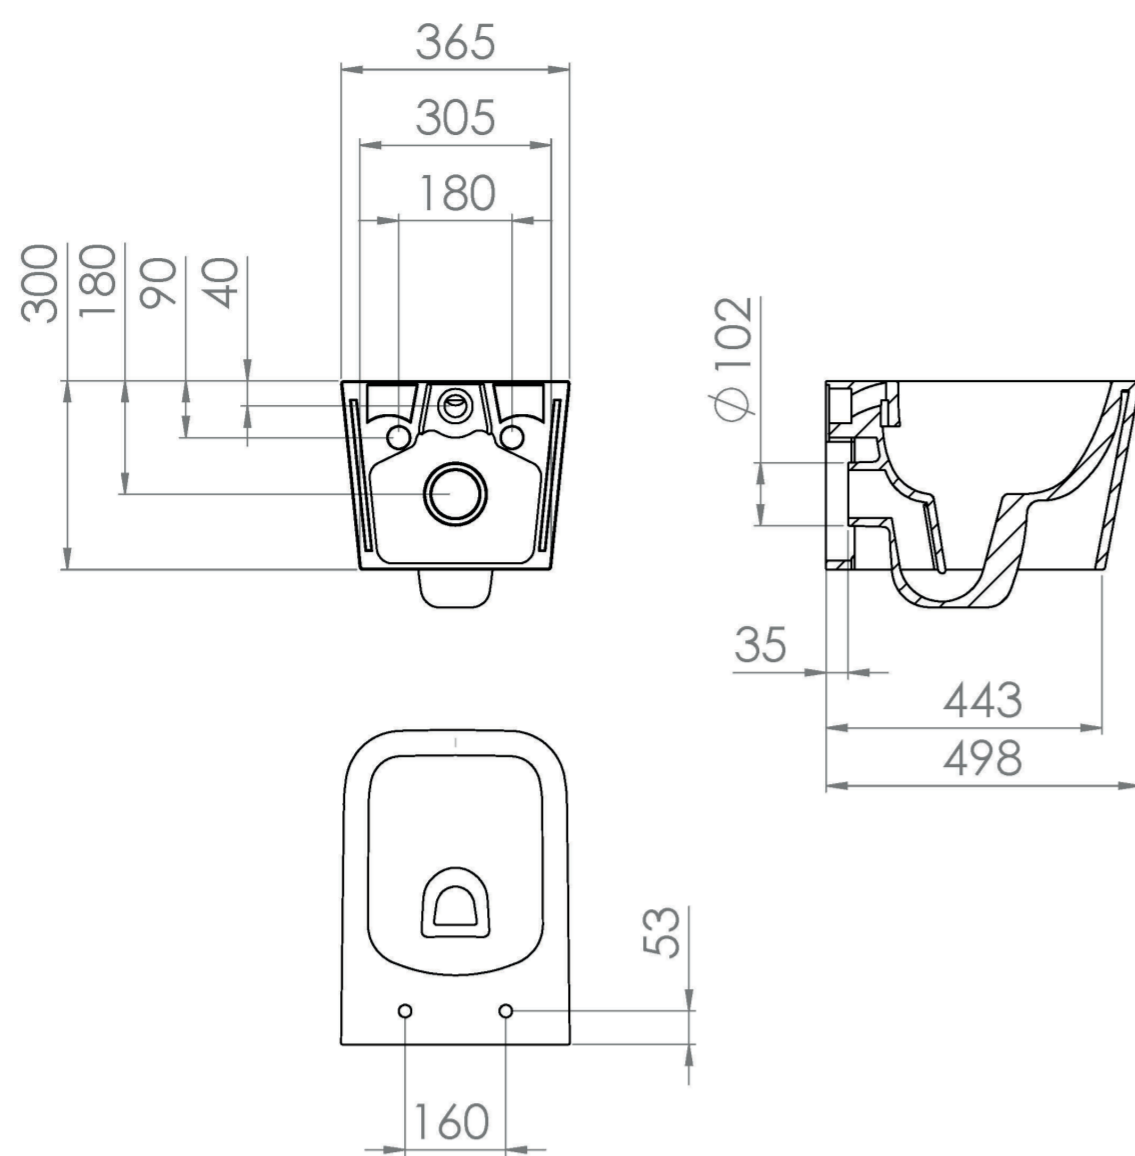

## PRODUCT INFORMATION

<b>Finish:</b>	Gloss White
<b>Height:</b>	300mm
<b>Width:</b>	365mm
<b>Depth:</b>	498mm
<b>Material</b>	Ceramic
<b>Weight</b>	26kg
<b>Guarantee</b>	Lifetime
<b>Compatible Toilet Seat(s)</b>	MATS01
<b>Compatible Cistern(s)</b>	FL2022, HC2036, FL2026, FL2028, HC2030
<b>Type of Flushing</b>	Rimless technology

Create a tidy bathroom space and opt for a wall mounted pan; you can hide the framed cistern by having it built into the wall or a WC unit as well as save on floor space.

\*Seat sold separately

Compatible seat: MATS01

For optimal performance, we recommend pairing wall mounted rimless pans with a high-level concealed cistern set at 6/3lt flushing.

See our FLUSHE 2.0 range for compatible WRAS approved concealed cisterns.