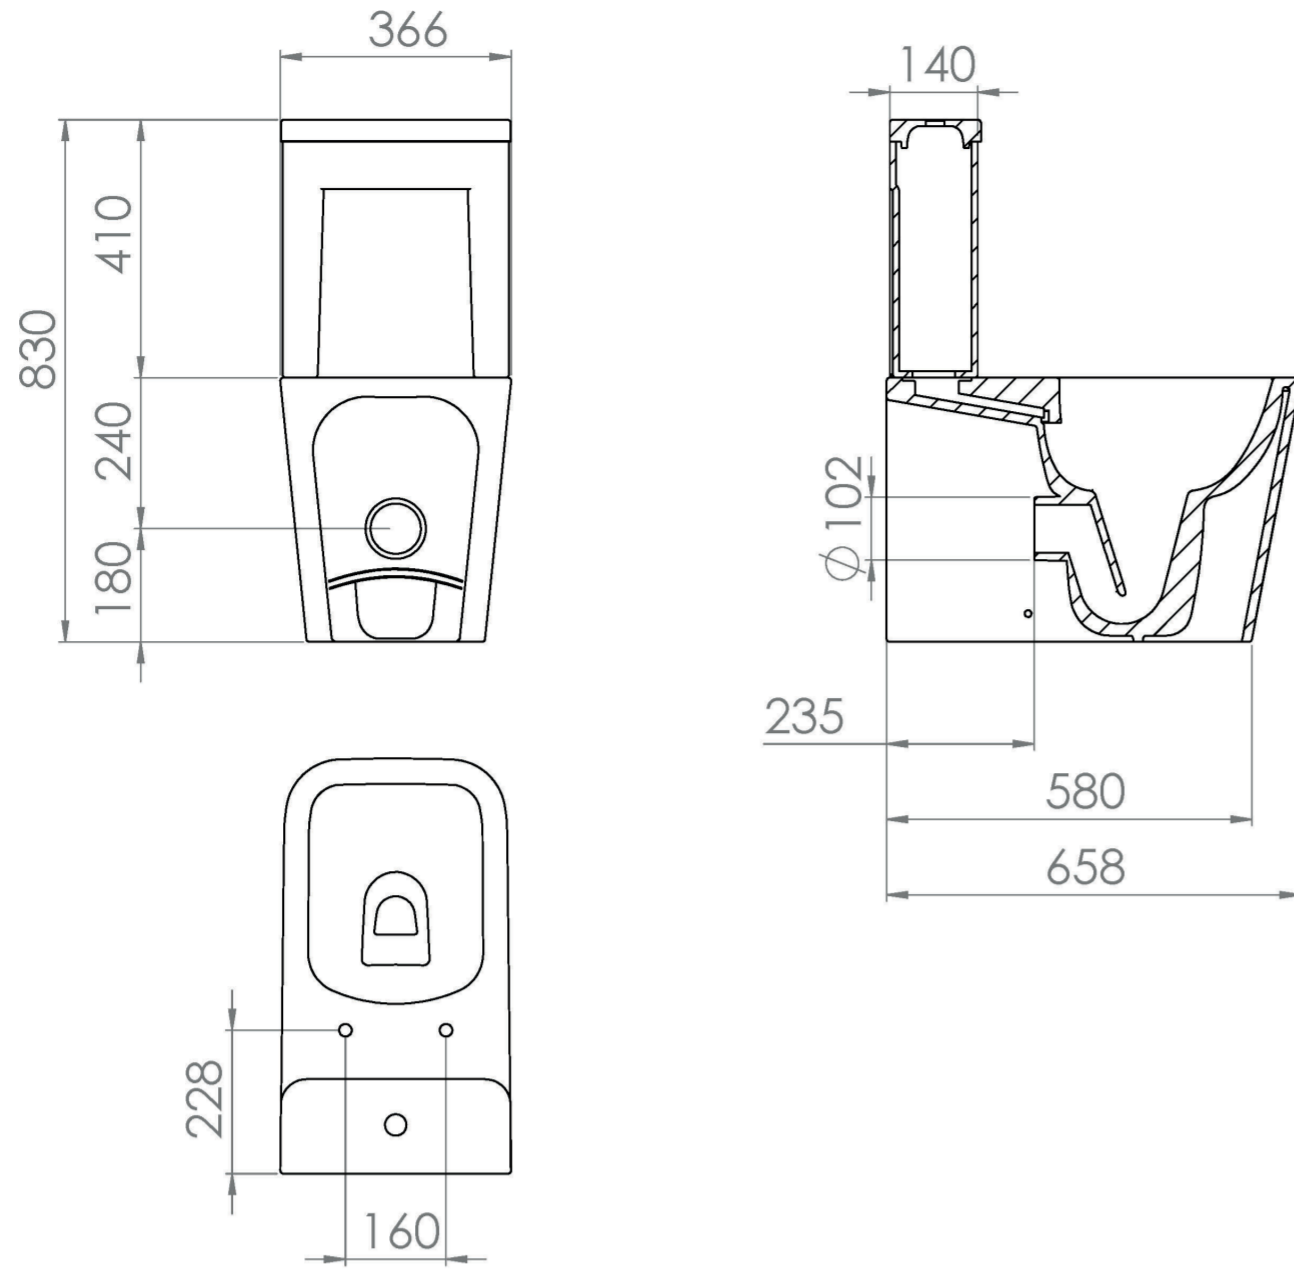

MATTEO CLOSE COUPLED WC PAN - RIMLESS

Product Code: MACC01

PRODUCT INFORMATION

Finish:	Gloss White
Height:	420mm
Width:	366mm
Depth:	658mm
Material	Ceramic
Weight	39.5kg
Guarantee	Lifetime
Compatible Toilet Seat(s)	MATS01
Compatible Cistern(s)	MACI01
Type of Flushing	Rimless technology

DESCRIPTION

MATTEO offers an unmistakable style with its square design that is fit for any modern bathroom.

This close-coupled pan has straight lines and subtle curves which adds a softer look to it, plus allows it to pair with other collections of ours like HYDE. It is also rimless which prevents the build up of grime and bacteria, and makes cleaning simple.

*Cistern and seat sold separately

Compatible cistern: MACI01

Compatible seat: MATS01

TECHNICAL DRAWING

Saneux reserves the right to alter the specifications and product range without prior notice. Dimensions are given as a guide only. Dimensions should not be used for surrounding furniture, fixtures and fittings until the product is on site.