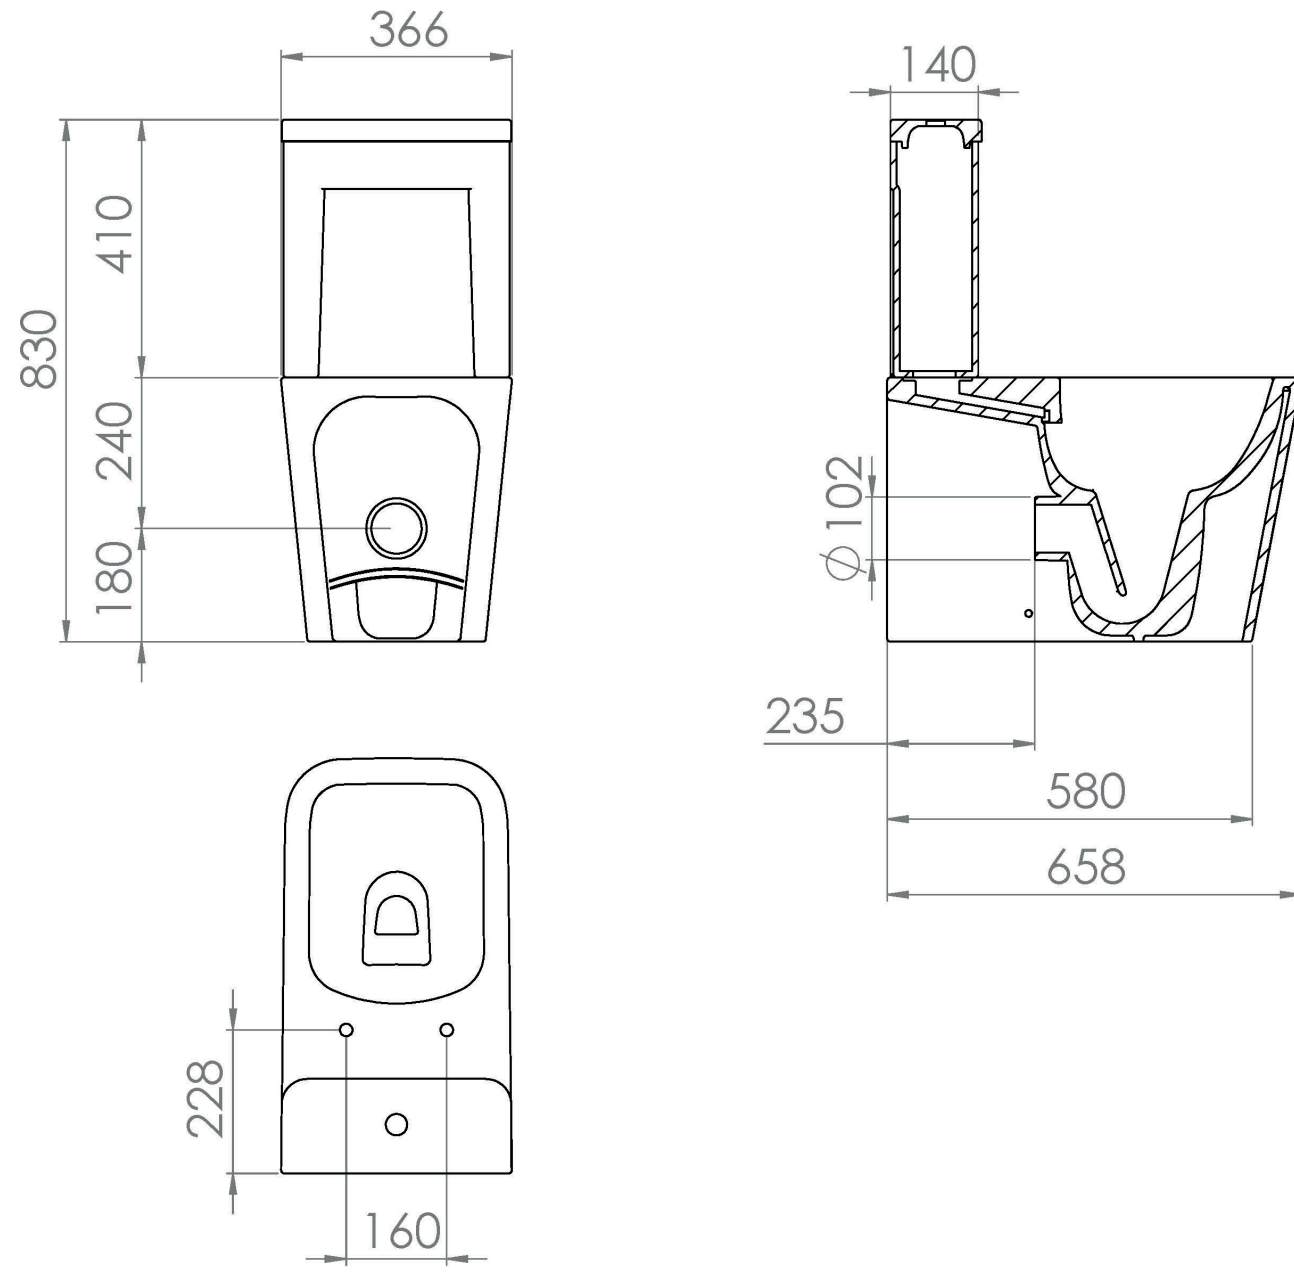

MATTEO CLOSE COUPLED WC PAN - RIMLESS

Product Code: MACC01

PRODUCT INFORMATION

Finish:	Gloss White
Height:	420mm
Width:	366mm
Depth:	658mm
Material	Ceramic
Weight	39.5kg
Guarantee	Lifetime
Compatible Toilet Seat(s)	MATS01
Compatible Cistern(s)	MACI01
Type of Flushing	Rimless technology

DESCRIPTION

MATTEO offers an unmistakable style with its square design that is fit for any modern bathroom.

This close-coupled pan has straight lines and subtle curves which adds a softer look to it, plus allows it to pair with other collections of ours like HYDE. It is also rimless which prevents the build up of grime and bacteria, and makes cleaning simple.

*Cistern and seat sold separately

Compatible cistern: MACI01

Compatible seat: MATS01

TECHNICAL DRAWING

Saneux reserves the right to alter the specifications and product range without prior notice. Dimensions are given as a guide only. Dimensions should not be used for surrounding furniture, fixtures and fittings until the product is on site.