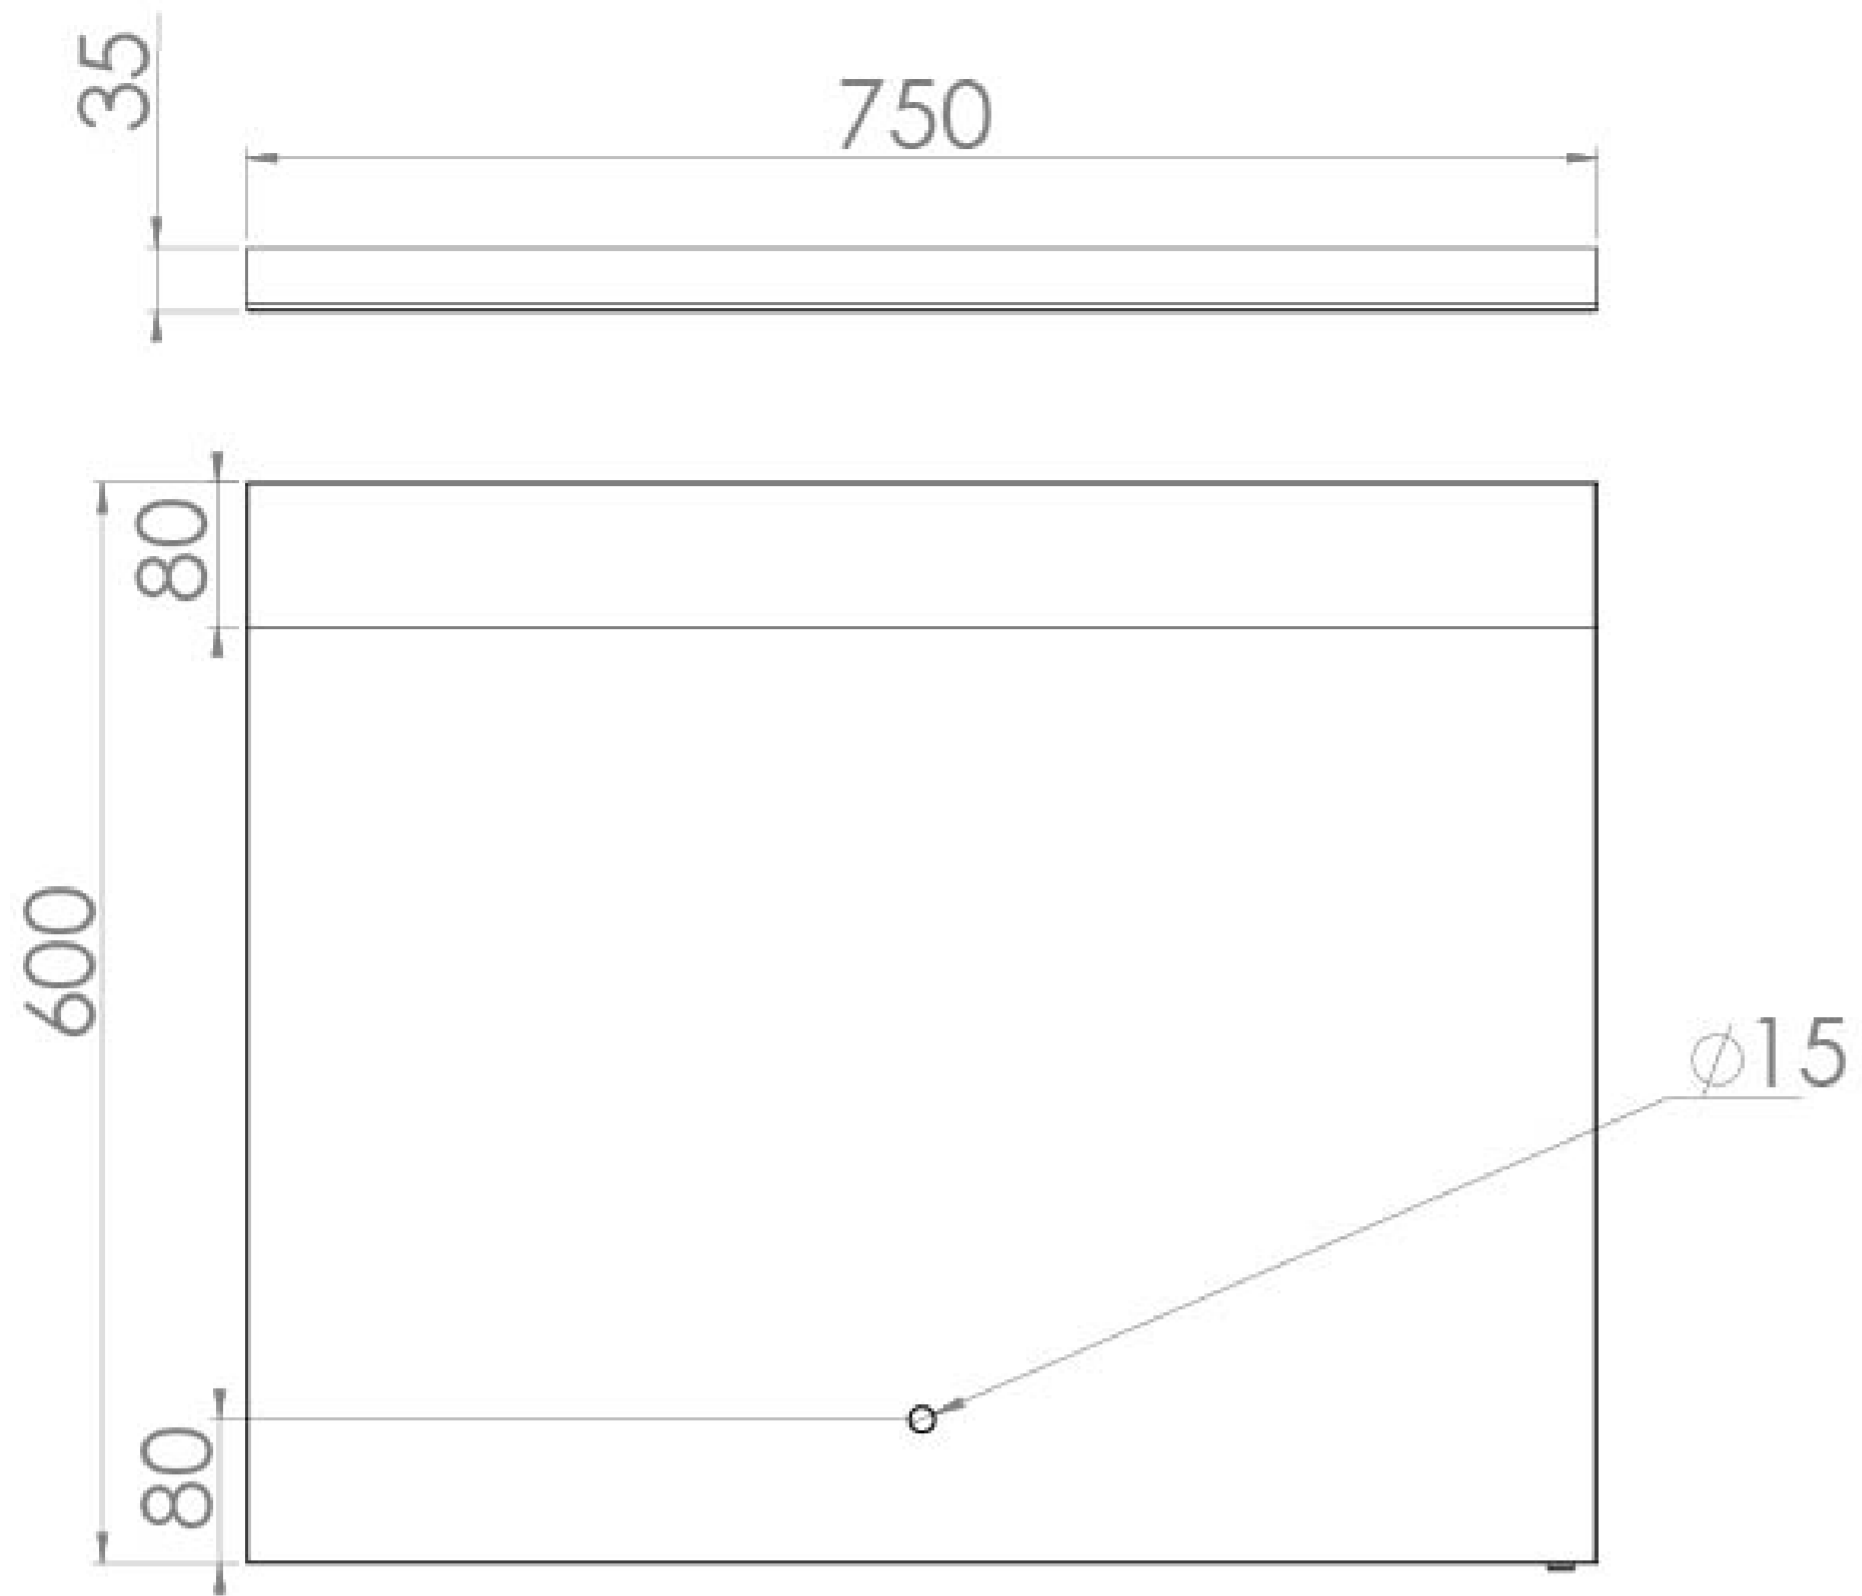

# MATTEO 75CM ELECTRIC MIRROR

Product Code: MA075M

## PRODUCT INFORMATION

<b>Finish:</b>	Aluminium
<b>Height:</b>	600mm
<b>Width:</b>	750mm
<b>Depth:</b>	35mm
<b>Material</b>	Aluminium
<b>Weight</b>	7kg
<b>LED Wattage (W)</b>	Top lighting: 15W   Down lighting: 9W
<b>Lumens (LM)</b>	Top lighting: 1800LM   Down lighting: 900LM
<b>Light Temp (K)</b>	Top lighting: 6500K   Down lighting: 4500K
<b>Switch</b>	Touch Sensor, IR sensor
<b>IP Rating</b>	IP44
<b>Orientation</b>	Landscape
<b>Energy Rating</b>	A+
<b>Demister Pad</b>	Yes
<b>Guarantee</b>	5 years
<b>Other Features</b>	Lighting: 2 (1x task lighting & 1x down lighting)

## DESCRIPTION

MATTEO offers an unmistakable style with its square design that is fit for any modern bathroom.

The MATTEO electric mirrors perfectly match the basins & furniture through their squared design, and have features including a demister pad and top & down lighting to highlight all areas of the vanity space.