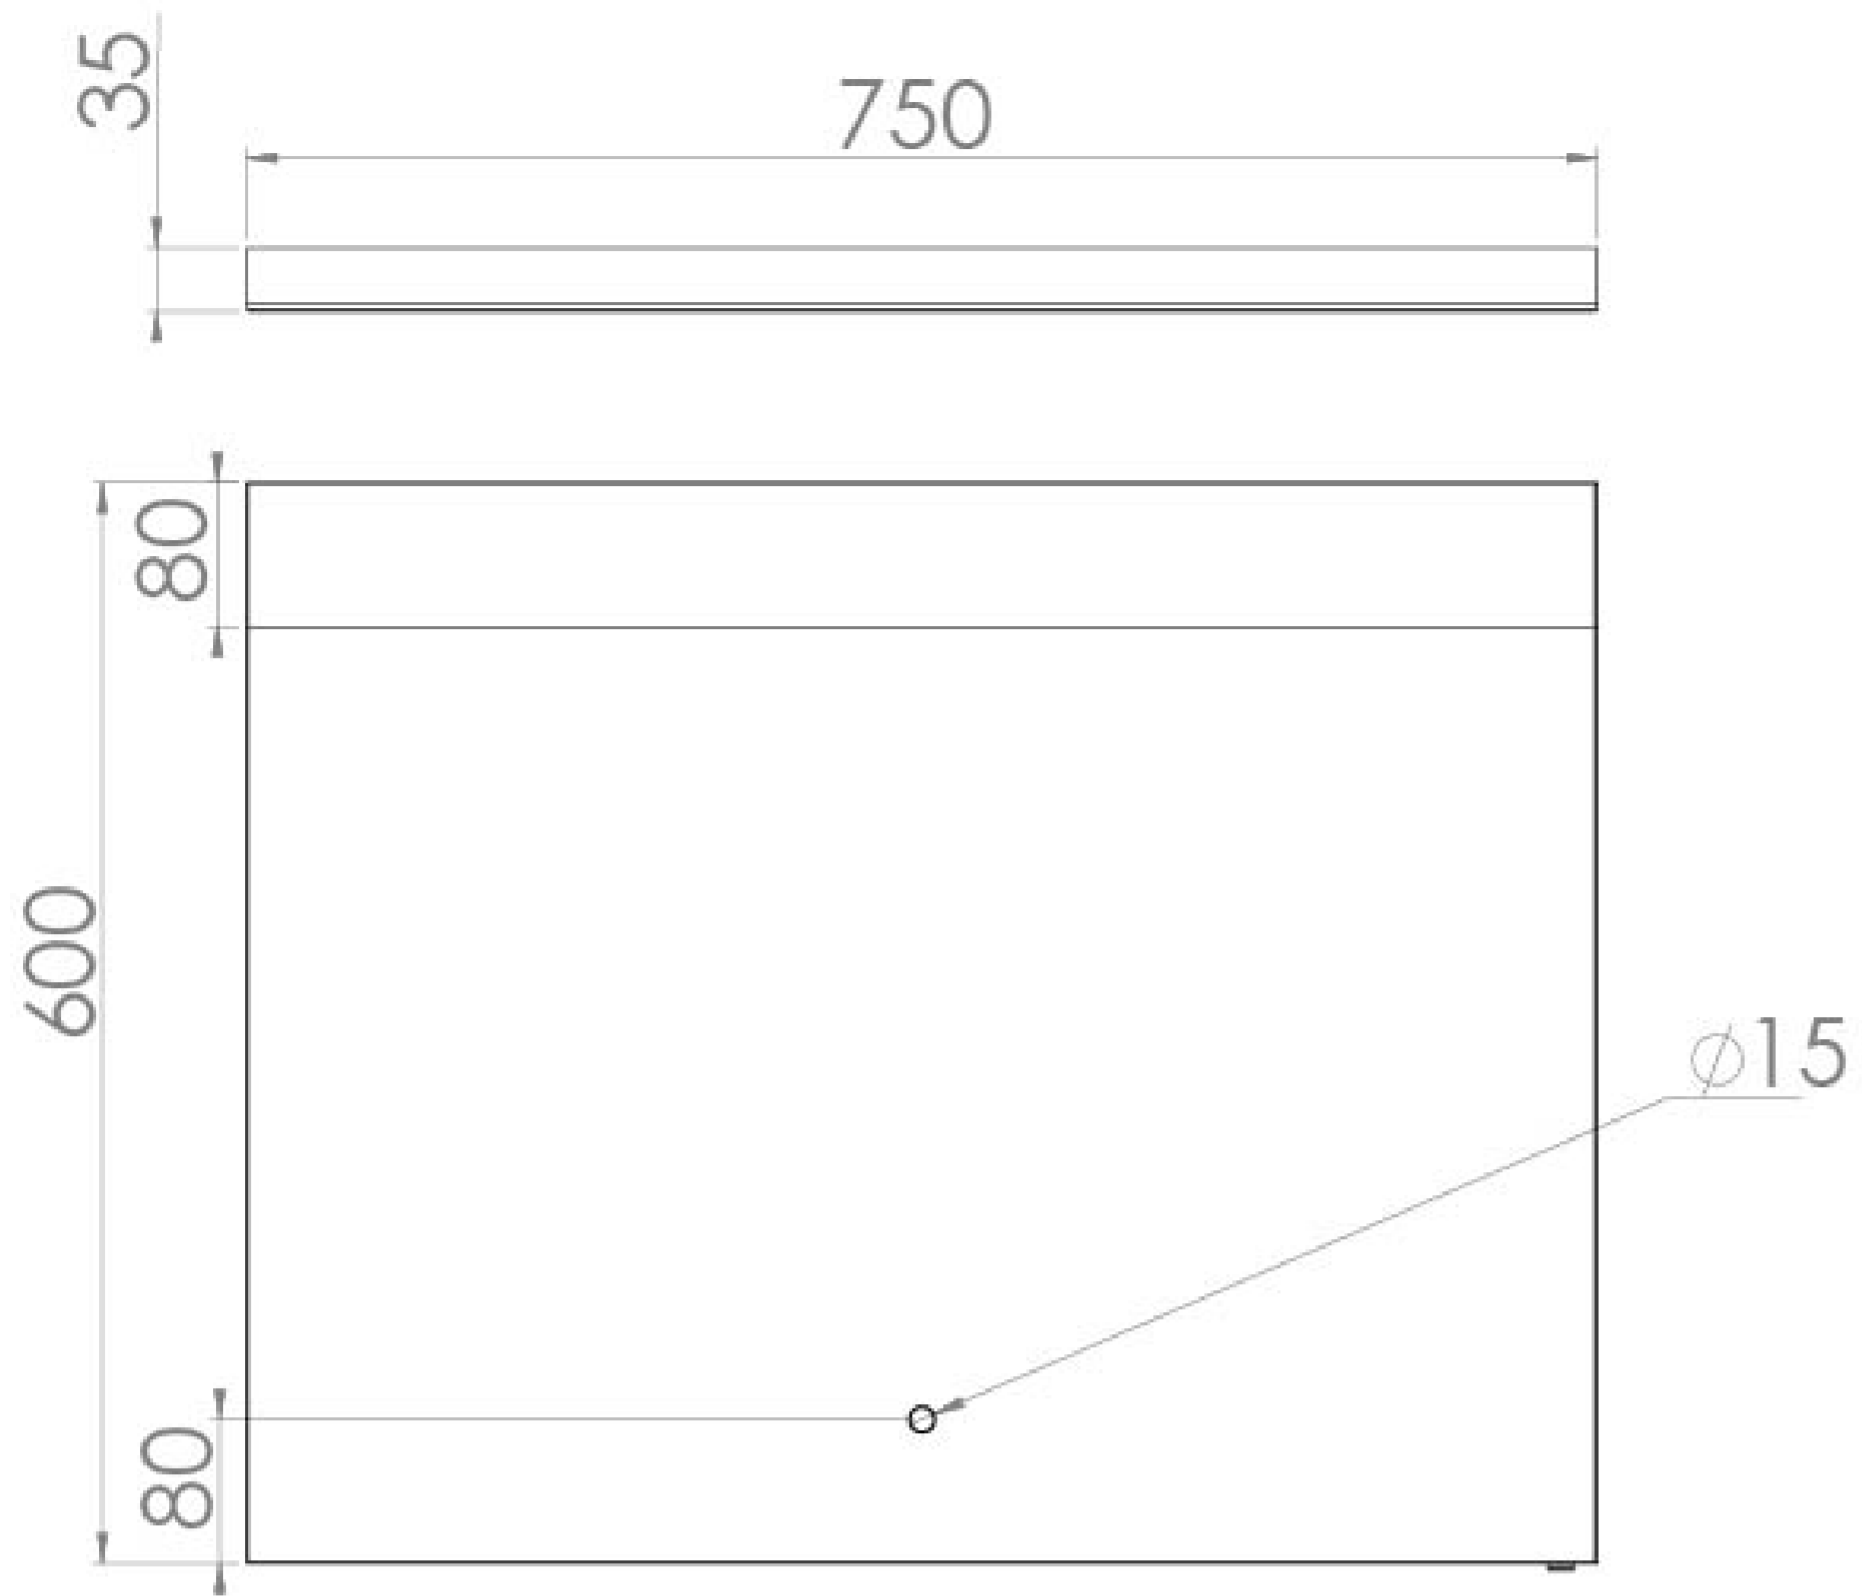

MATTEO 75CM ELECTRIC MIRROR

Product Code: MA075M

PRODUCT INFORMATION

Finish:	Aluminium
Height:	600mm
Width:	750mm
Depth:	35mm
Material	Aluminium
Weight	7kg
LED Wattage (W)	Top lighting: 15W Down lighting: 9W
Lumens (LM)	Top lighting: 1800LM Down lighting: 900LM
Light Temp (K)	Top lighting: 6500K Down lighting: 4500K
Switch	Touch Sensor, IR sensor
IP Rating	IP44
Orientation	Landscape
Energy Rating	A+
Demister Pad	Yes
Guarantee	5 years
Other Features	Lighting: 2 (1x task lighting & 1x down lighting)

DESCRIPTION

MATTEO offers an unmistakable style with its square design that is fit for any modern bathroom.

The MATTEO electric mirrors perfectly match the basins & furniture through their squared design, and have features including a demister pad and top & down lighting to highlight all areas of the vanity space.

Opt for this MATTEO 75cm electric mirror as the perfect finishing touch to create your dream bathroom.

TECHNICAL DRAWING

Saneux reserves the right to alter the specifications and product range without prior notice. Dimensions are given as a guide only. Dimensions should not be used for surrounding furniture, fixtures and fittings until the product is on site.