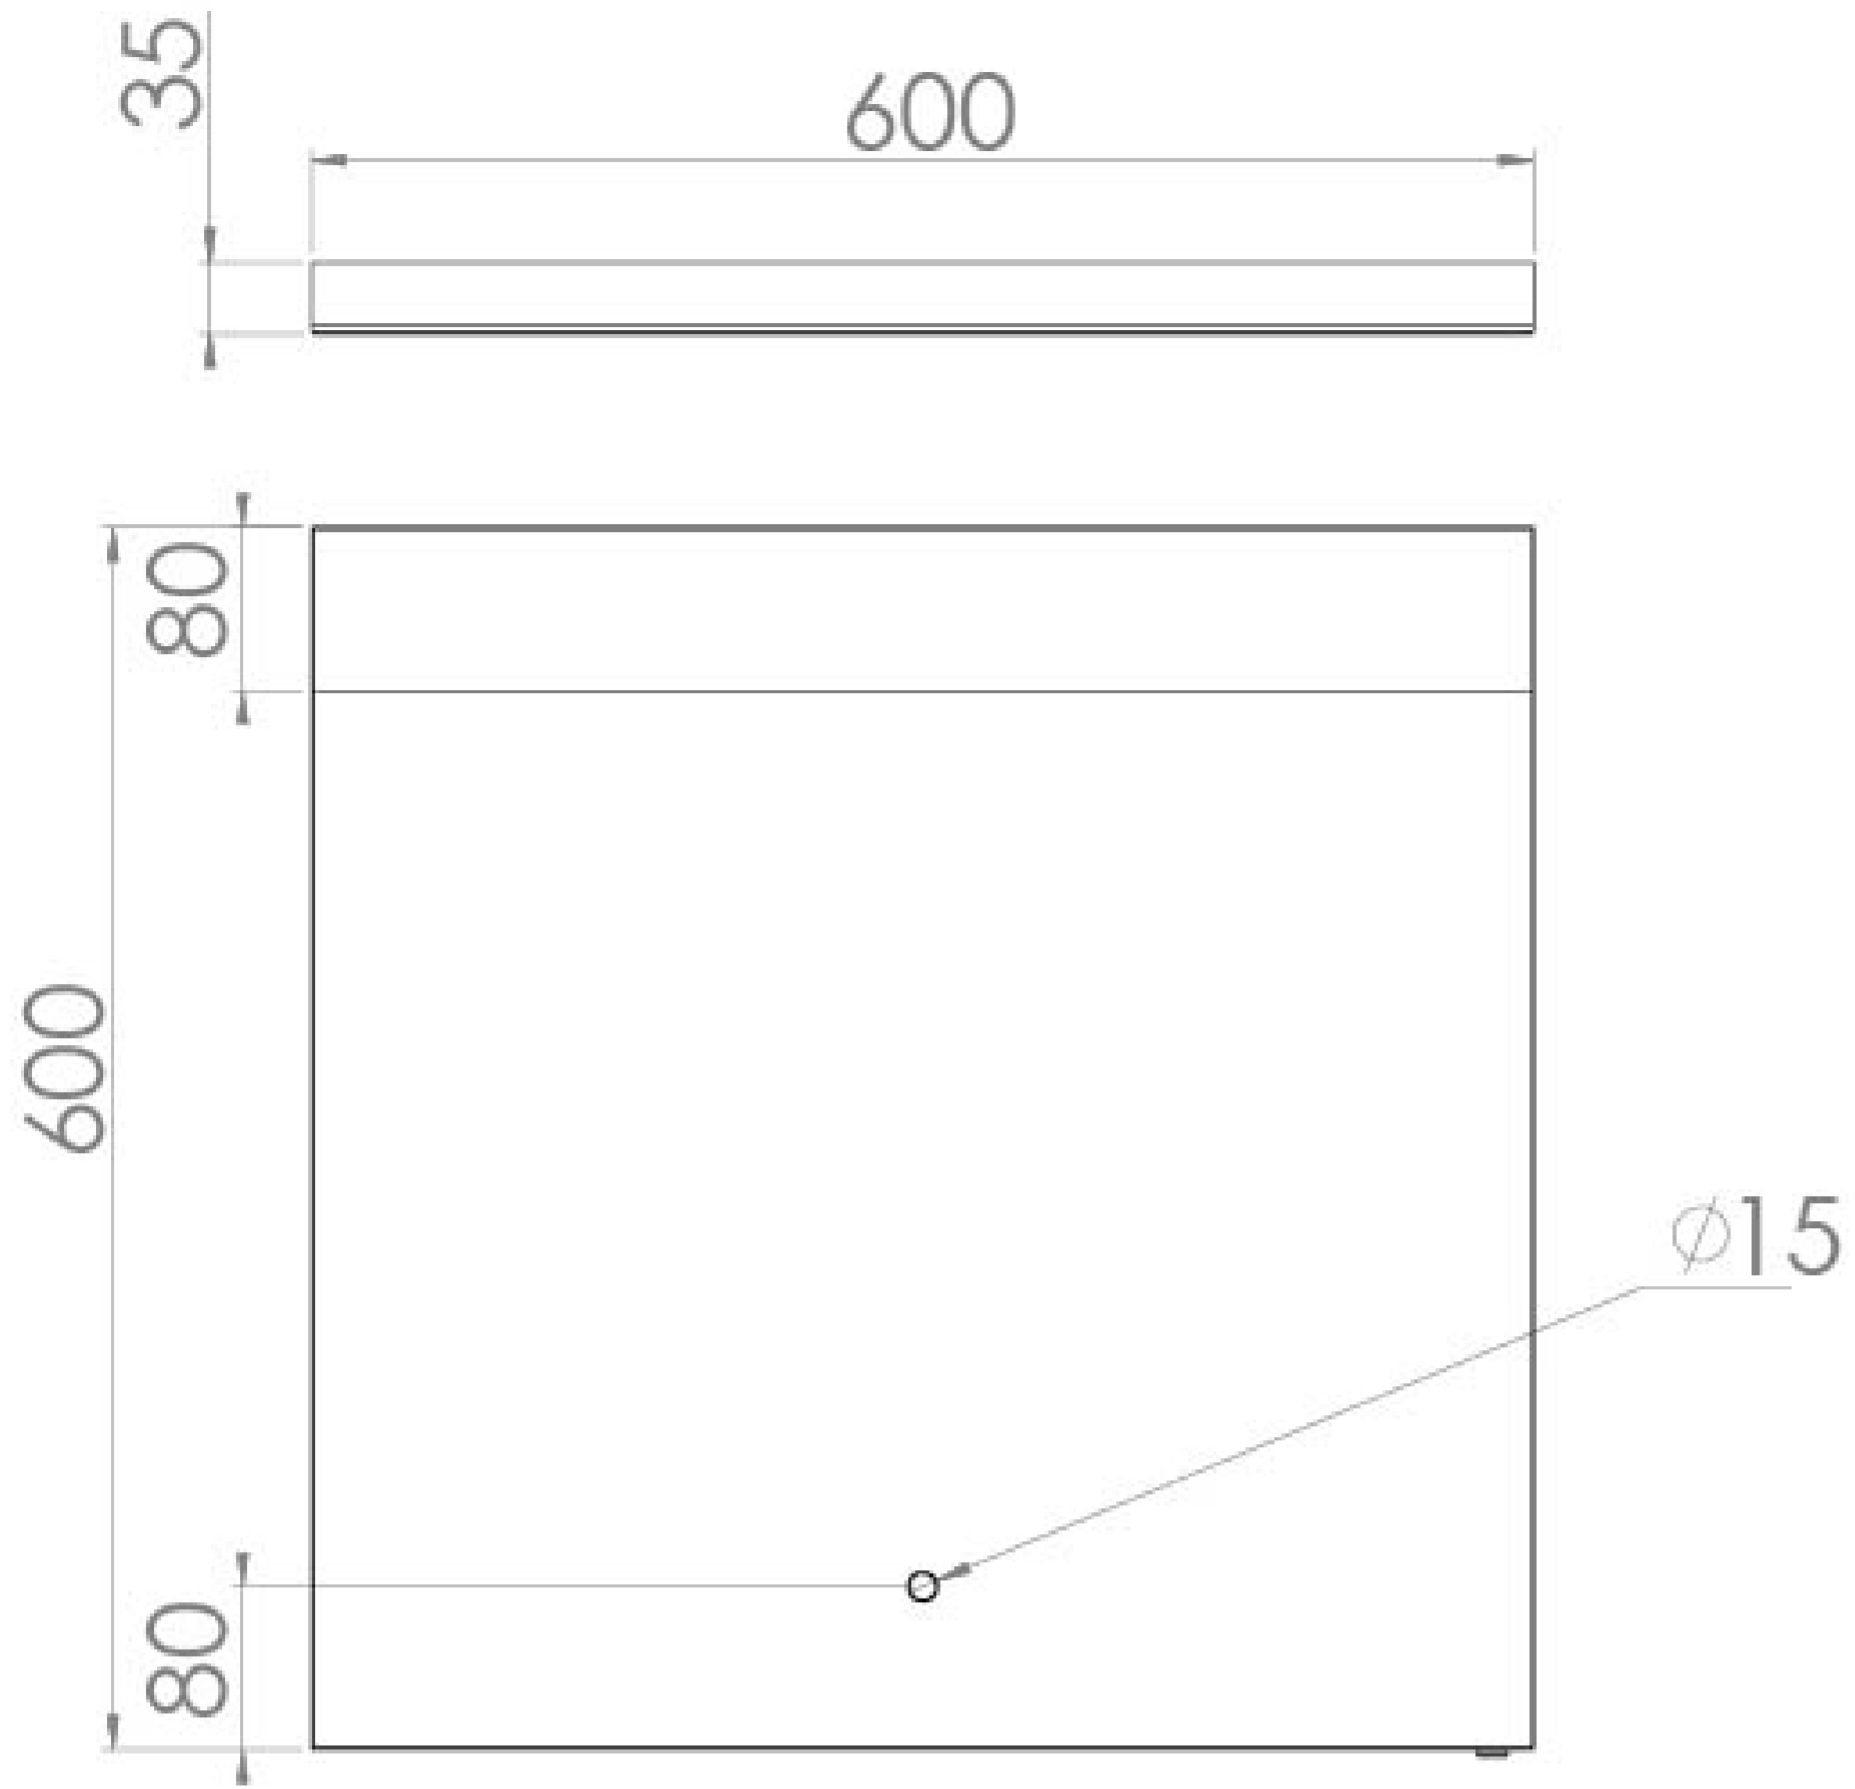

TECHNICAL DRAWING

Saneux reserves the right to alter the specifications and product range without prior notice. Dimensions are given as a guide only. Dimensions should not be used for surrounding furniture, fixtures and fittings until the product is on site.

<https://saneux.com/products/matteo-60cm-electric-mirror>