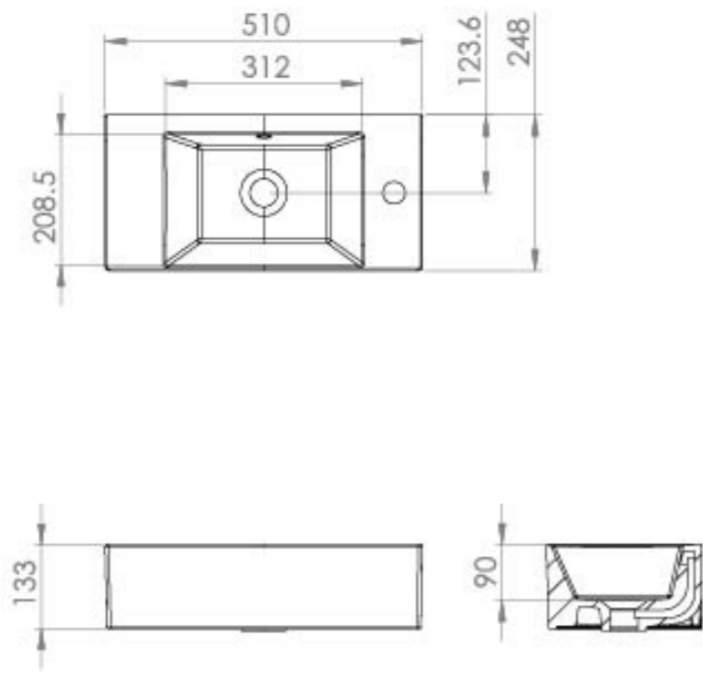

TECHNICAL DRAWING

Saneux reserves the right to alter the specifications and product range without prior notice. Dimensions are given as a guide only. Dimensions should not be used for surrounding furniture, fixtures and fittings until the product is on site.

<https://saneux.com/products/matteo-51x25cm-washbasin-0th-gloss-white>