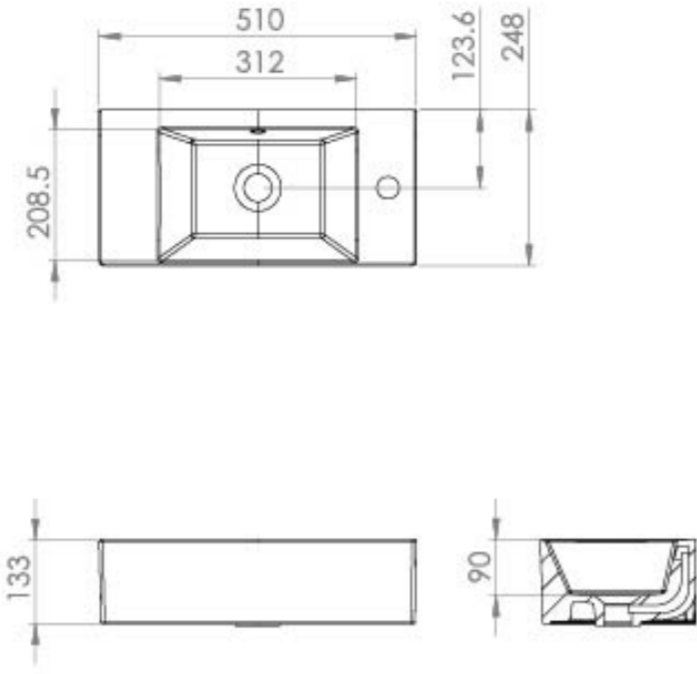

TECHNICAL DRAWING

Saneux reserves the right to alter the specifications and product range without prior notice. Dimensions are given as a guide only. Dimensions should not be used for surrounding furniture, fixtures and fittings until the product is on site.

<https://saneux.com/products/matteo-51x25cm-washbasin-0th-gloss-white>