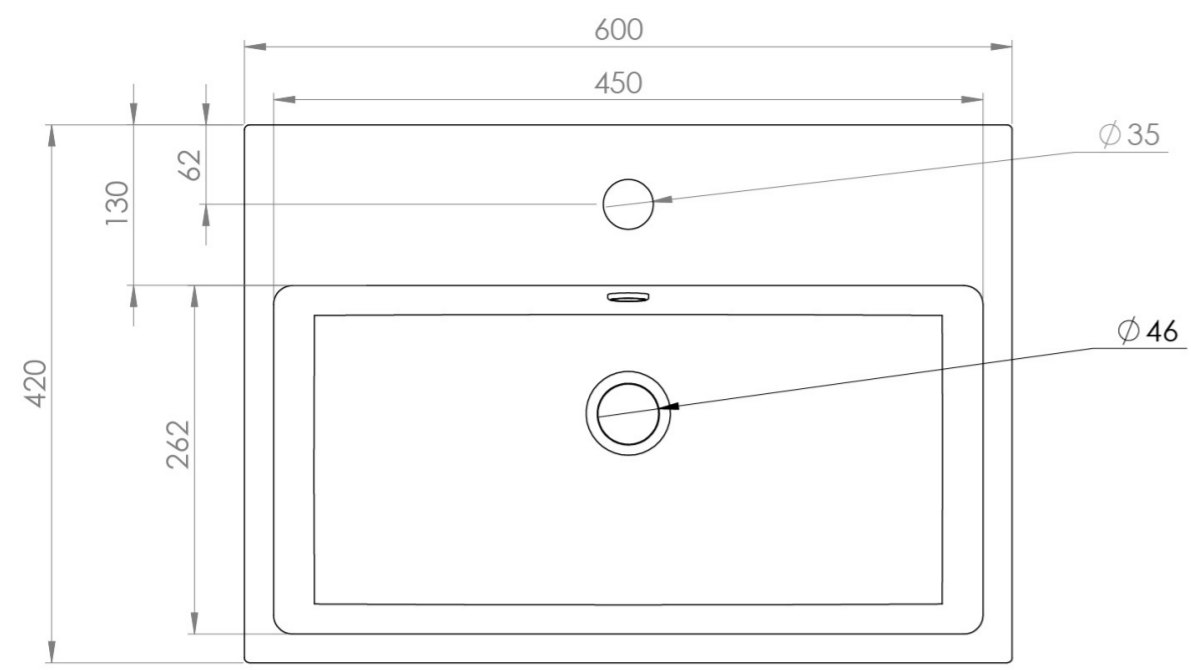

TECHNICAL DRAWING

Saneux reserves the right to alter the specifications and product range without prior notice. Dimensions are given as a guide only. Dimensions should not be used for surrounding furniture, fixtures and fittings until the product is on site.

<https://saneux.com/products/matteo-60x42cm-washbasin-1th-gloss-white>