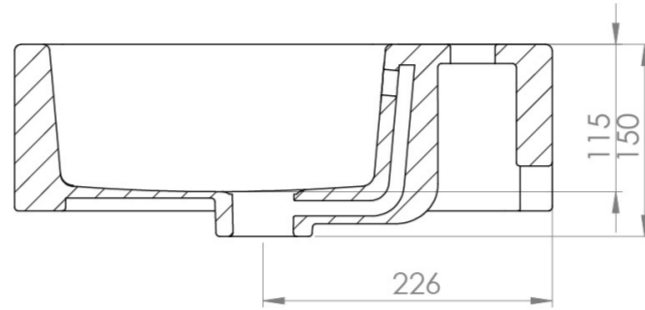

TECHNICAL DRAWING

Saneux reserves the right to alter the specifications and product range without prior notice. Dimensions are given as a guide only. Dimensions should not be used for surrounding furniture, fixtures and fittings until the product is on site.

<https://saneux.com/products/matteo-60x42cm-washbasin-1th-gloss-white>