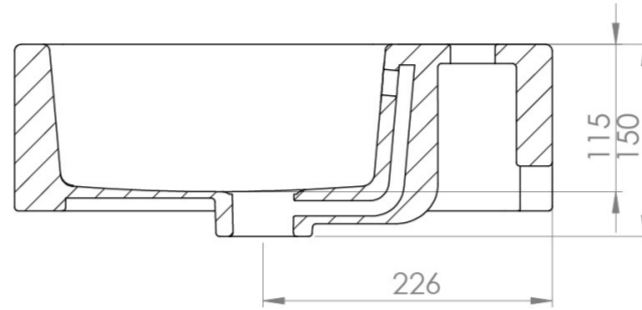

TECHNICAL DRAWING

Saneux reserves the right to alter the specifications and product range without prior notice. Dimensions are given as a guide only. Dimensions should not be used for surrounding furniture, fixtures and fittings until the product is on site.

<https://saneux.com/products/matteo-60x42cm-washbasin-1th-gloss-white>