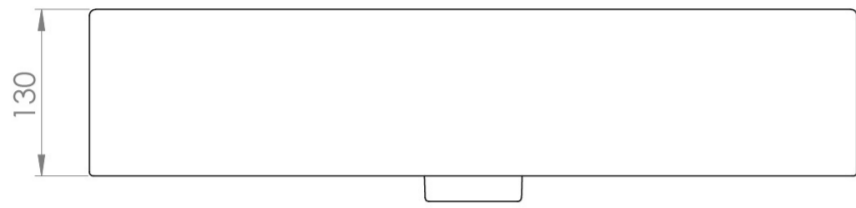

TECHNICAL DRAWING

Saneux reserves the right to alter the specifications and product range without prior notice. Dimensions are given as a guide only. Dimensions should not be used for surrounding furniture, fixtures and fittings until the product is on site.

<https://saneux.com/products/matteo-60x42cm-washbasin-1th-gloss-white>