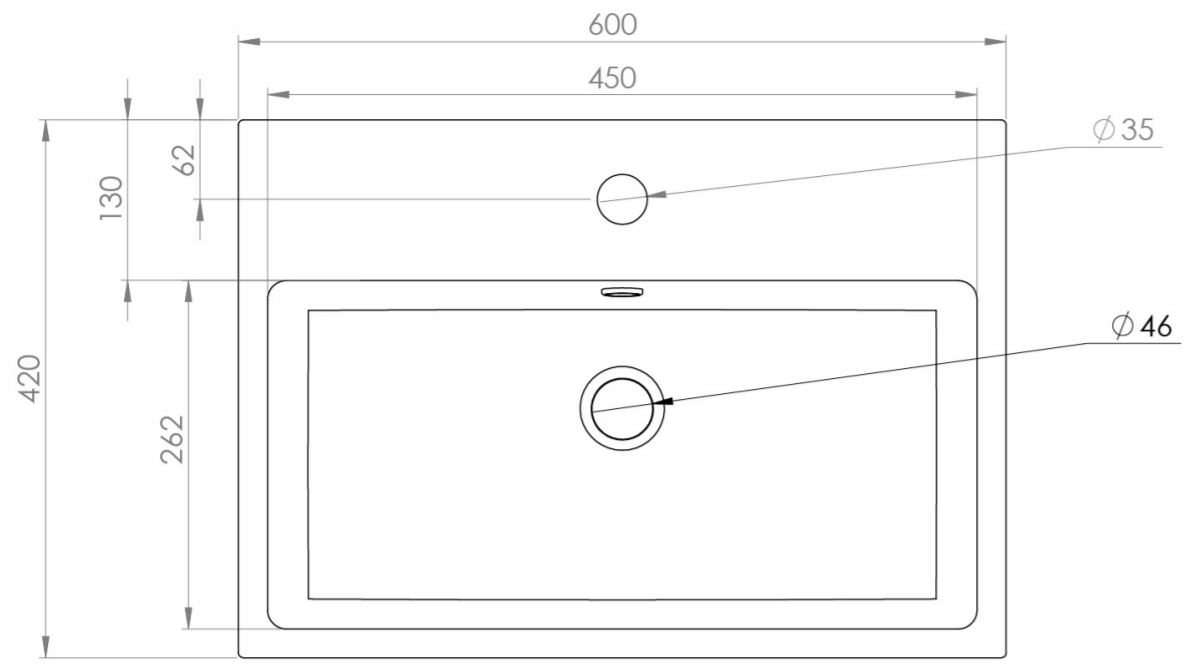

TECHNICAL DRAWING

Saneux reserves the right to alter the specifications and product range without prior notice. Dimensions are given as a guide only. Dimensions should not be used for surrounding furniture, fixtures and fittings until the product is on site.

<https://saneux.com/products/matteo-60x42cm-washbasin-1th-gloss-white>