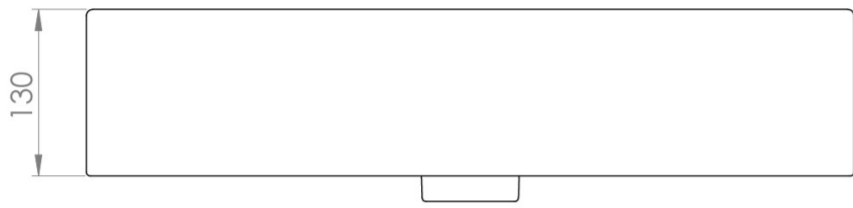

TECHNICAL DRAWING

Saneux reserves the right to alter the specifications and product range without prior notice. Dimensions are given as a guide only. Dimensions should not be used for surrounding furniture, fixtures and fittings until the product is on site.

<https://saneux.com/products/matteo-60x42cm-washbasin-1th-gloss-white>