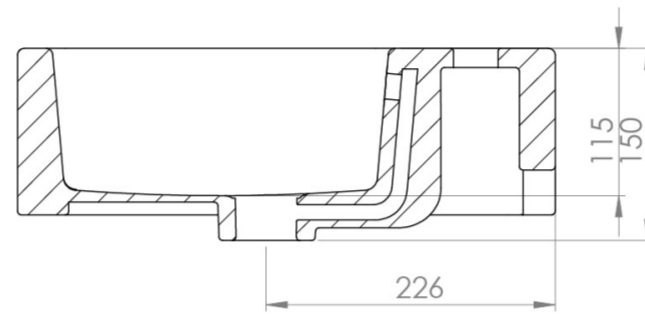

TECHNICAL DRAWING

Saneux reserves the right to alter the specifications and product range without prior notice. Dimensions are given as a guide only. Dimensions should not be used for surrounding furniture, fixtures and fittings until the product is on site.

<https://saneux.com/products/matteo-60x42cm-washbasin-1th-gloss-white>