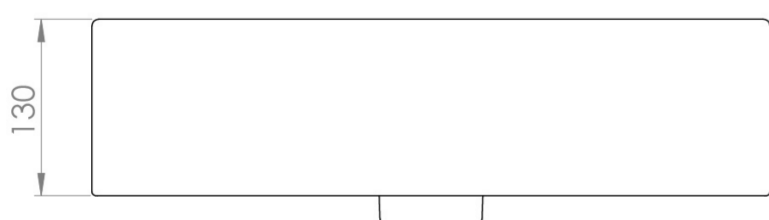

TECHNICAL DRAWING

Saneux reserves the right to alter the specifications and product range without prior notice. Dimensions are given as a guide only. Dimensions should not be used for surrounding furniture, fixtures and fittings until the product is on site.