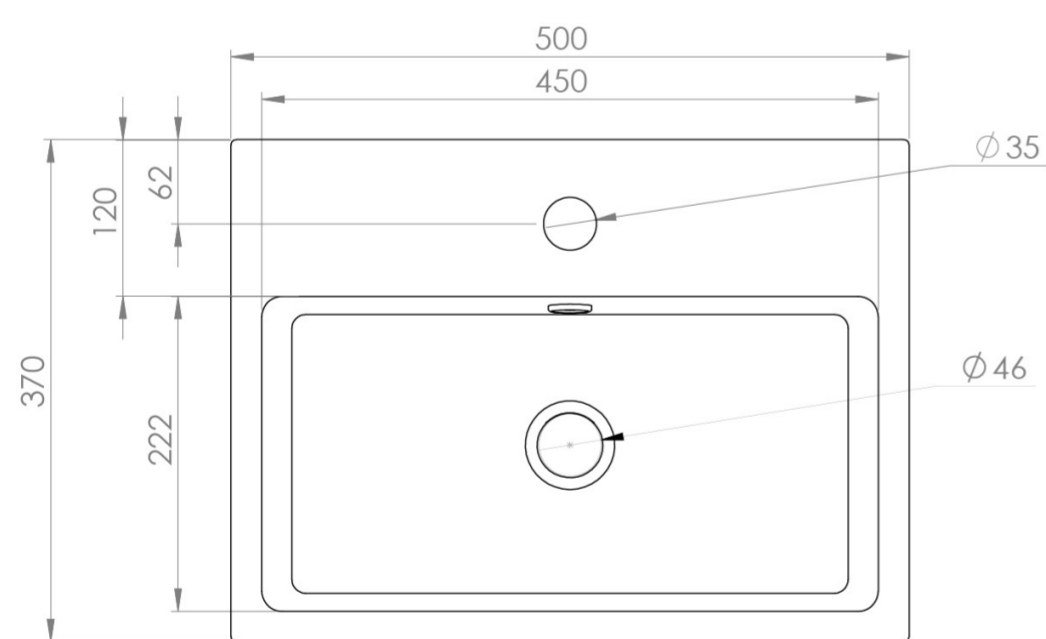

TECHNICAL DRAWING

Saneux reserves the right to alter the specifications and product range without prior notice. Dimensions are given as a guide only. Dimensions should not be used for surrounding furniture, fixtures and fittings until the product is on site.