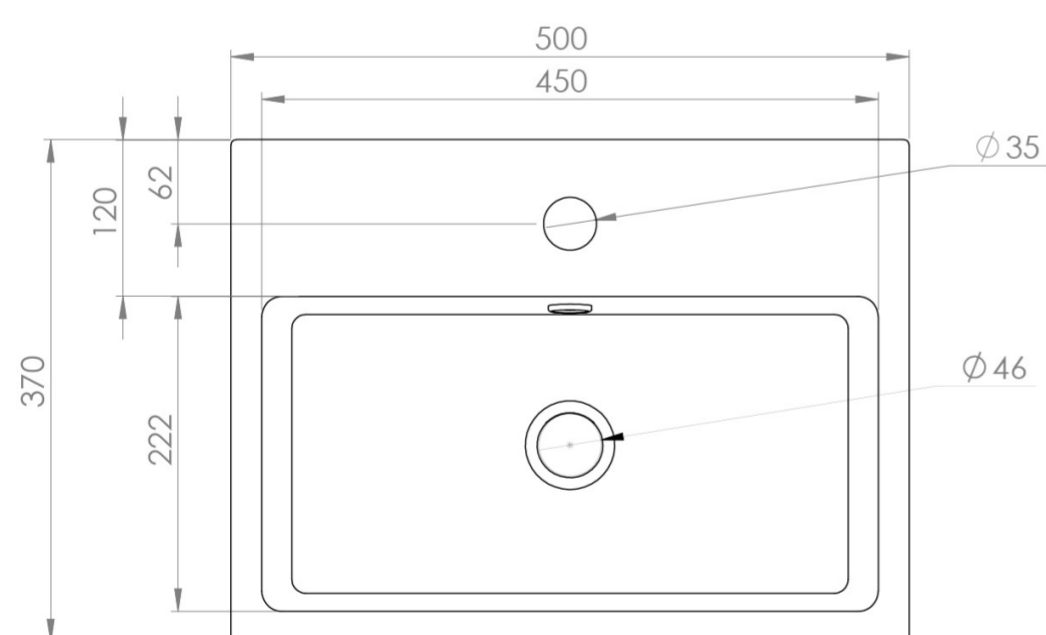

TECHNICAL DRAWING

Saneux reserves the right to alter the specifications and product range without prior notice. Dimensions are given as a guide only. Dimensions should not be used for surrounding furniture, fixtures and fittings until the product is on site.