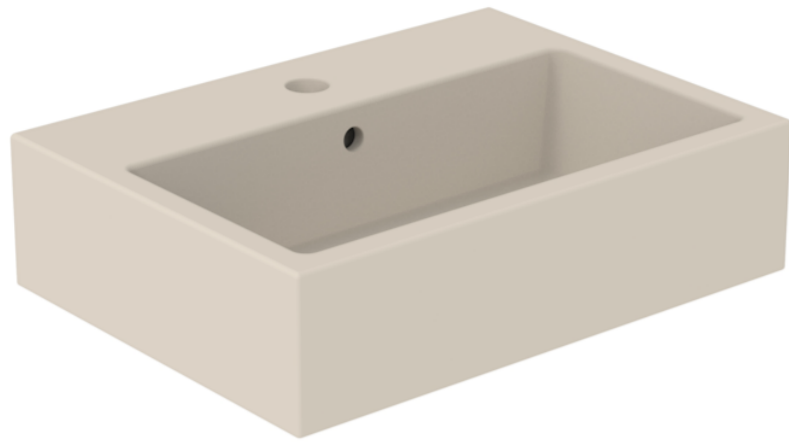

MATTEO 50X37CM WASHBASIN 1TH - CASHMERE

PRODUCT INFORMATION

Finish:	Cashmere
Height:	150mm
Width:	500mm
Depth:	370mm
Material:	Ceramic
Weight:	14kg

Product Code: 39001.C

DESCRIPTION

MATTEO offers an unmistakable style with its square design that is fit for any contemporary bathroom.

This MATTEO 50x37cm 1 tap hole washbasin can be fitted on its own or with a towel rail to create a minimalist & modern bathroom look. Its modest projection of 37cm is also suitable for those needing to save space.