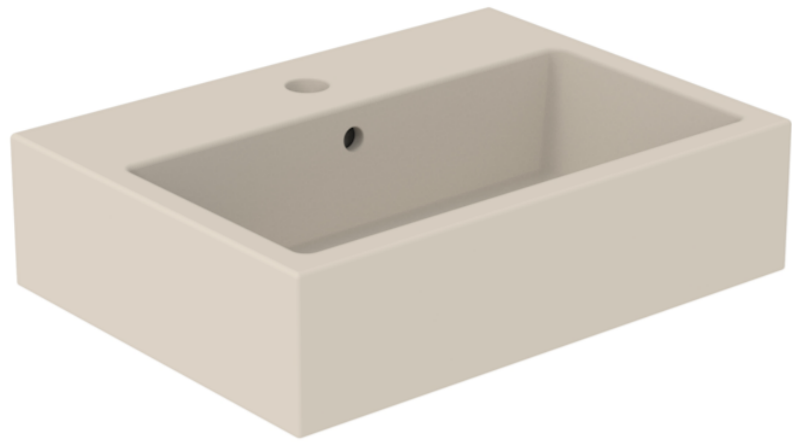

## MATTEO 50X37CM WASHBASIN 1TH - CASHMERE

## PRODUCT INFORMATION

<b>Finish:</b>	Cashmere
<b>Height:</b>	150mm
<b>Width:</b>	500mm
<b>Depth:</b>	370mm
<b>Material:</b>	Ceramic
<b>Weight:</b>	14kg

**Product Code:** 39001.C

## DESCRIPTION

MATTEO offers an unmistakable style with its square design that is fit for any contemporary bathroom.

This MATTEO 50x37cm 1 tap hole washbasin can be fitted on its own or with a towel rail to create a minimalist & modern bathroom look. Its modest projection of 37cm is also suitable for those needing to save space.