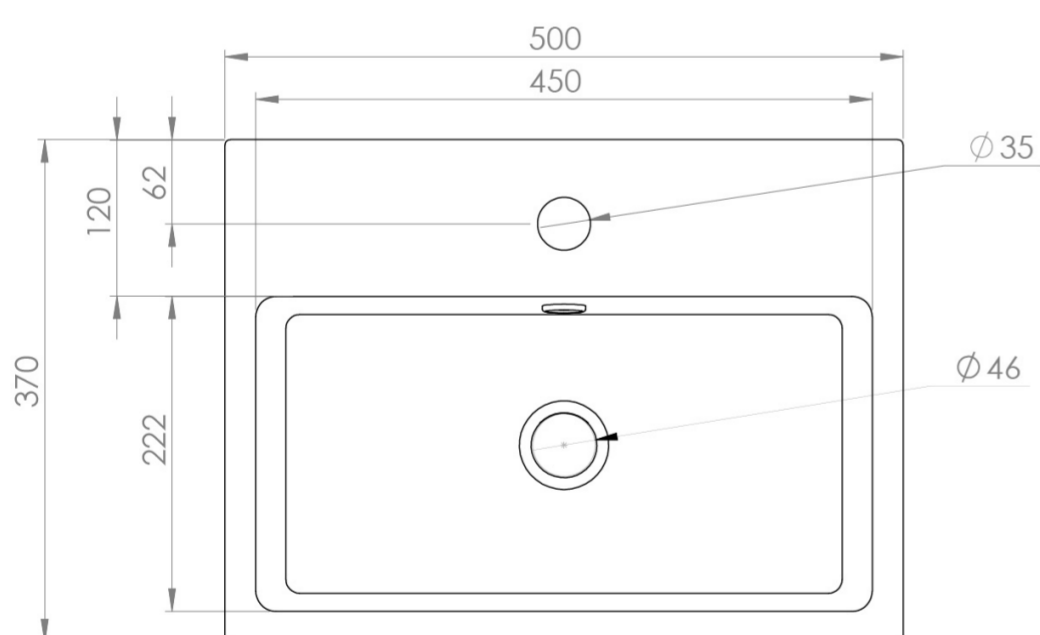

TECHNICAL DRAWING

Saneux reserves the right to alter the specifications and product range without prior notice. Dimensions are given as a guide only. Dimensions should not be used for surrounding furniture, fixtures and fittings until the product is on site.