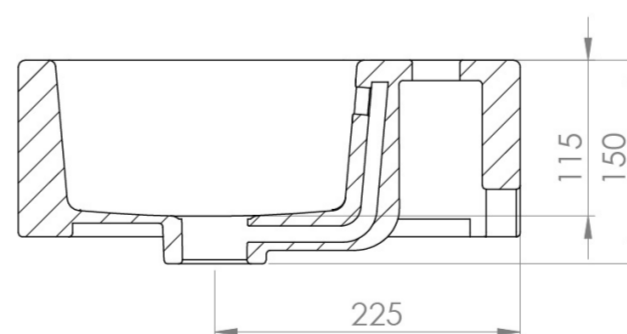

TECHNICAL DRAWING

Saneux reserves the right to alter the specifications and product range without prior notice. Dimensions are given as a guide only. Dimensions should not be used for surrounding furniture, fixtures and fittings until the product is on site.