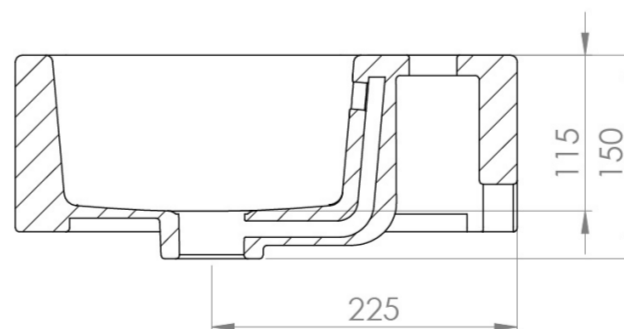

TECHNICAL DRAWING

Saneux reserves the right to alter the specifications and product range without prior notice. Dimensions are given as a guide only. Dimensions should not be used for surrounding furniture, fixtures and fittings until the product is on site.