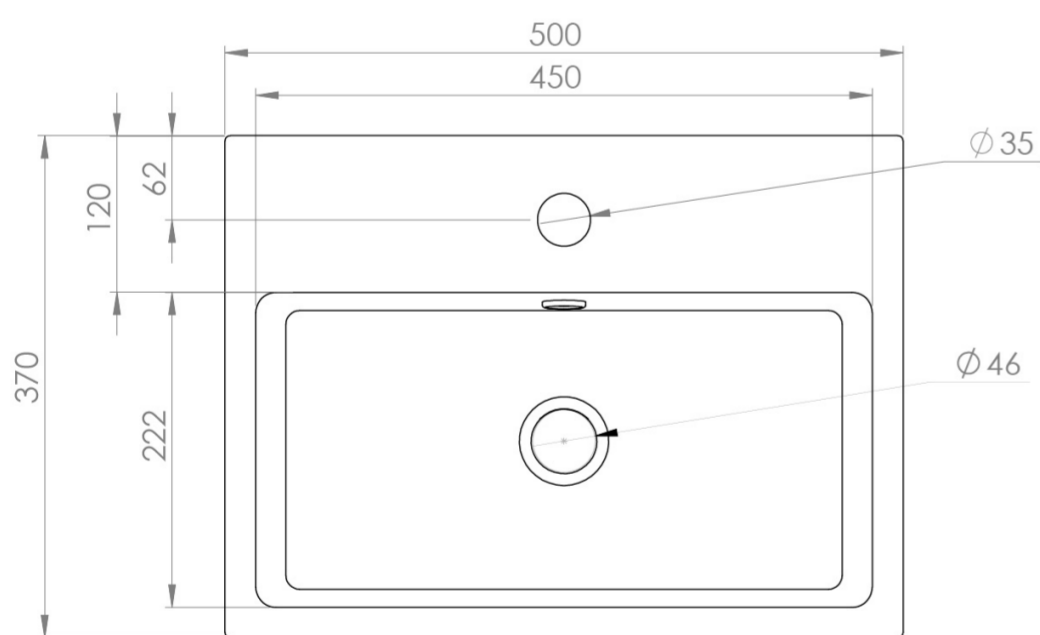

TECHNICAL DRAWING

Saneux reserves the right to alter the specifications and product range without prior notice. Dimensions are given as a guide only. Dimensions should not be used for surrounding furniture, fixtures and fittings until the product is on site.