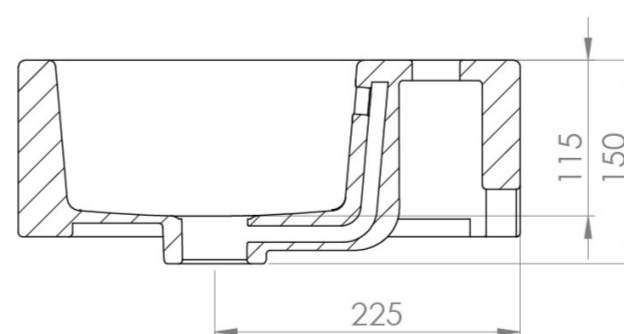

TECHNICAL DRAWING

Saneux reserves the right to alter the specifications and product range without prior notice. Dimensions are given as a guide only. Dimensions should not be used for surrounding furniture, fixtures and fittings until the product is on site.