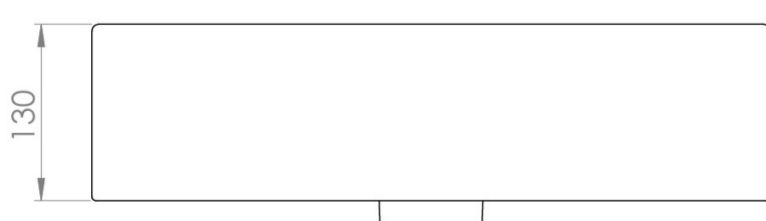

TECHNICAL DRAWING

Saneux reserves the right to alter the specifications and product range without prior notice. Dimensions are given as a guide only. Dimensions should not be used for surrounding furniture, fixtures and fittings until the product is on site.