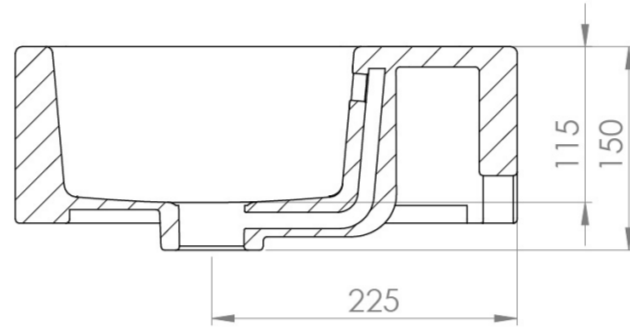

TECHNICAL DRAWING

Saneux reserves the right to alter the specifications and product range without prior notice. Dimensions are given as a guide only. Dimensions should not be used for surrounding furniture, fixtures and fittings until the product is on site.

<https://saneux.com/products/matteo-50x37cm-washbasin-0th-gloss-white>