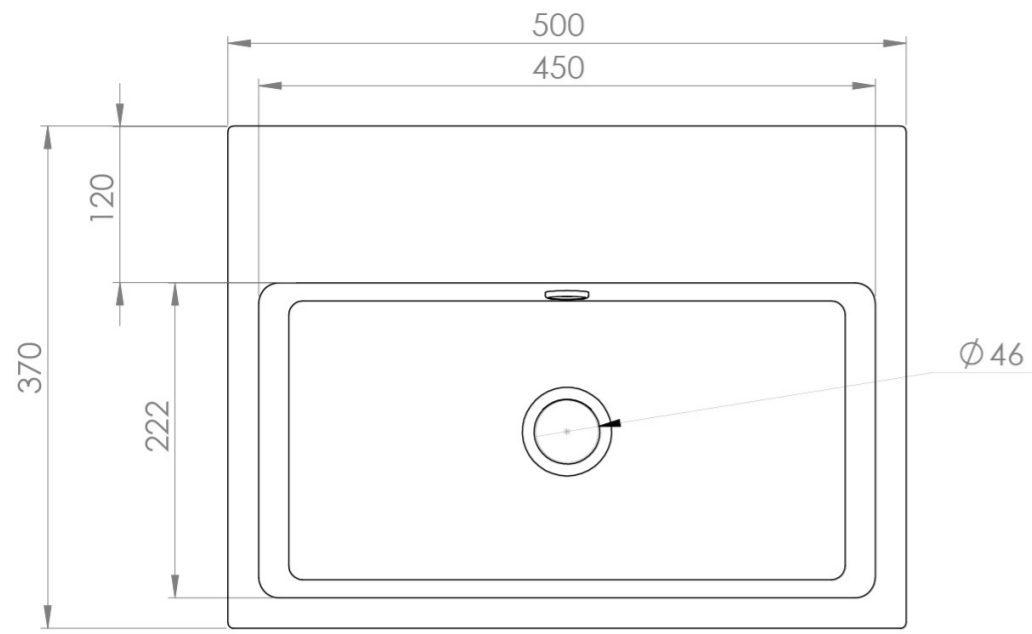

TECHNICAL DRAWING

Saneux reserves the right to alter the specifications and product range without prior notice. Dimensions are given as a guide only. Dimensions should not be used for surrounding furniture, fixtures and fittings until the product is on site.

<https://saneux.com/products/matteo-50x37cm-washbasin-0th-gloss-white>