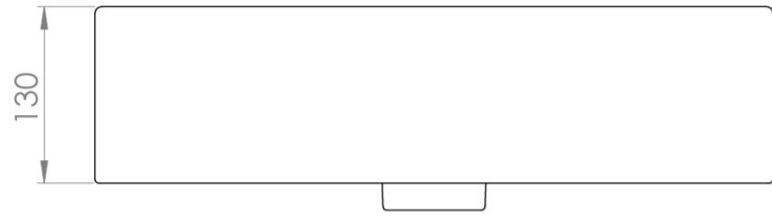

TECHNICAL DRAWING

Saneux reserves the right to alter the specifications and product range without prior notice. Dimensions are given as a guide only. Dimensions should not be used for surrounding furniture, fixtures and fittings until the product is on site.

<https://saneux.com/products/matteo-50x37cm-washbasin-0th-gloss-white>