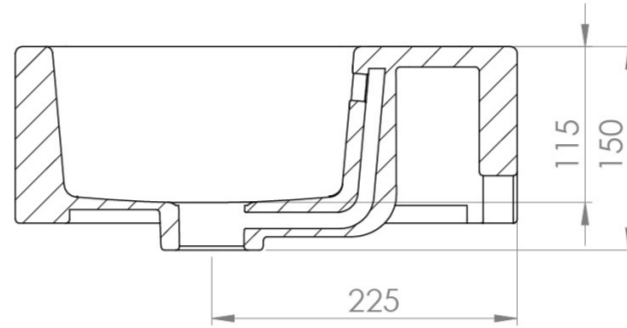

TECHNICAL DRAWING

Saneux reserves the right to alter the specifications and product range without prior notice. Dimensions are given as a guide only. Dimensions should not be used for surrounding furniture, fixtures and fittings until the product is on site.

<https://saneux.com/products/matteo-50x37cm-washbasin-0th-gloss-white>